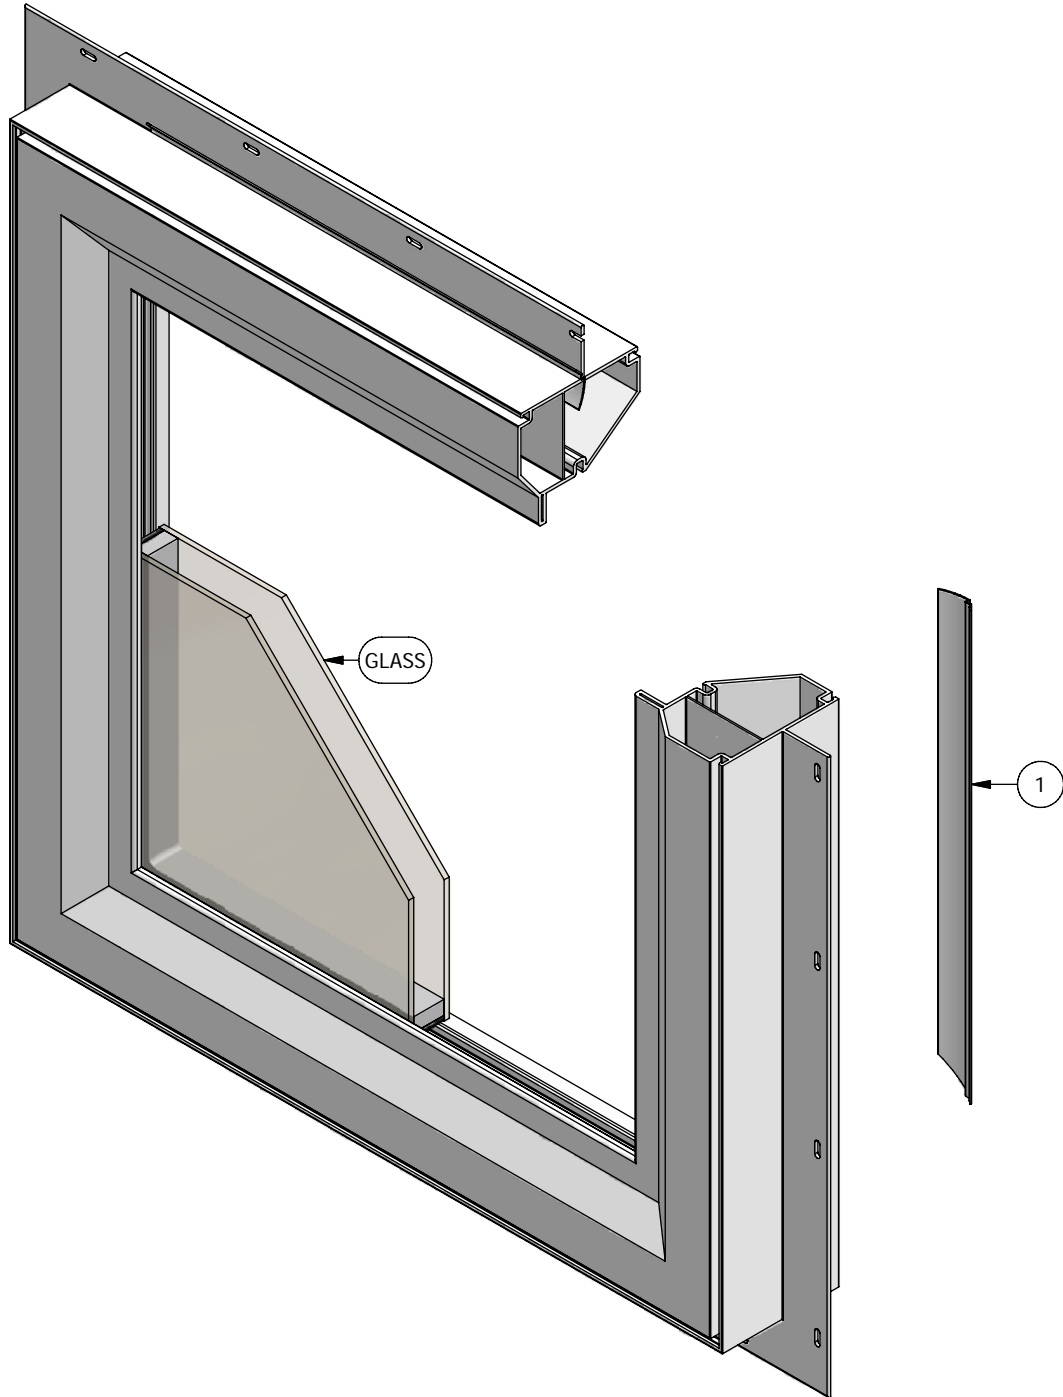

Next Dimension Signature Series Single Hung (Fixed) Parts Identification

Next Dimension Signature Series

Single Hung (Fixed)

Parts Identification

Image	Item #	Description	Color / Finish	Spec	Old	New SAP
	1	Glazing Bead	White Almond Clay Bronze Black Tan Ivory Cinnamon Green White	13'	900043 900110 901043 900043-BZ 900043-BK 900043-T 900043-I 900043-C 900043-G 900043-W	10054560 10054247 10116543 10055281 10116540 10116542 10116541 10116538 10116539
No Image		Glazing Tape 1/16" x 1/2"	White	216' Roll	394100	10055200