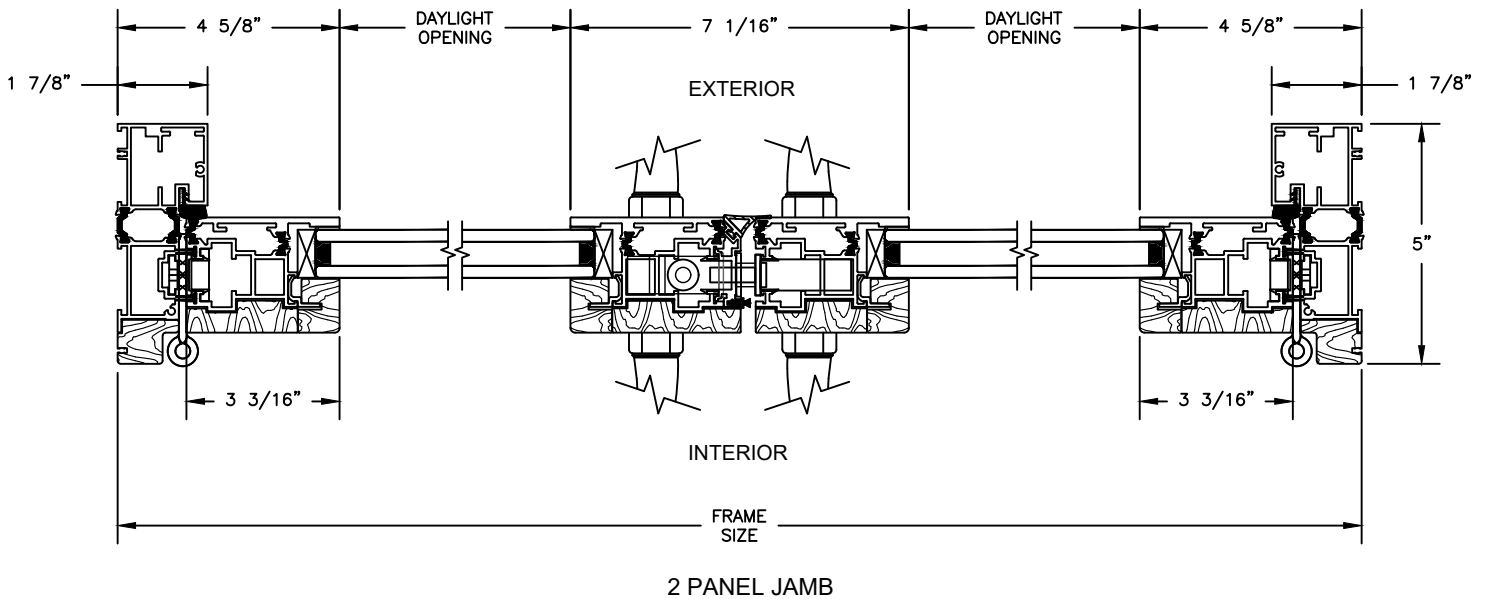

Pinnacle Select

CLAD PATIO DOOR - INSWING

SECTION DETAILS

SCALE: 3" = 1'-0"