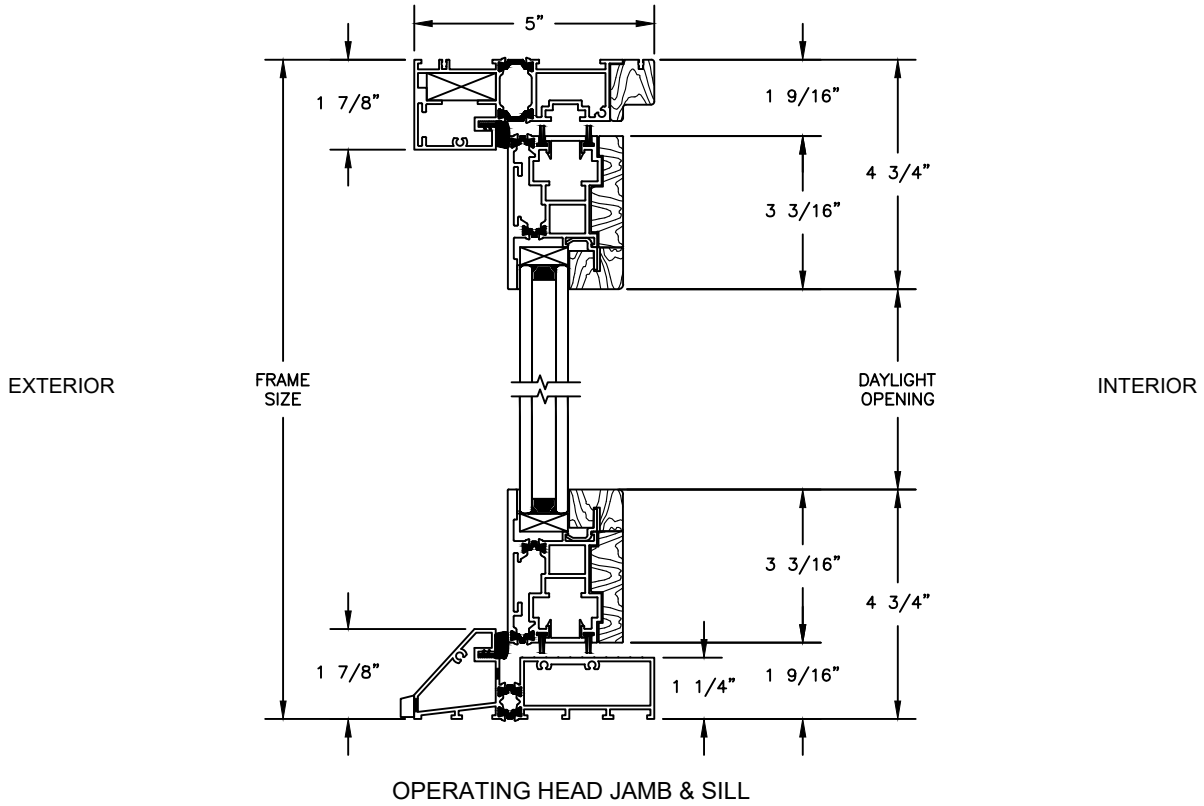

Pinnacle Select

CLAD PATIO DOOR - INSWING

SECTION DETAILS

SCALE: 3" = 1'-0"