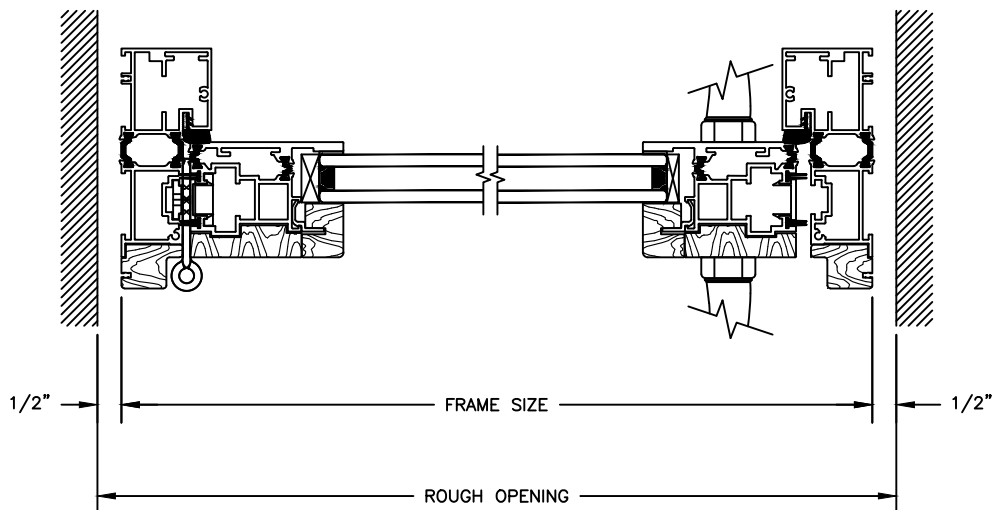

Pinnacle Select

CLAD PATIO DOOR - INSWING

SECTION DETAILS: CONSTRUCTION

SCALE: 3" = 1'-0"