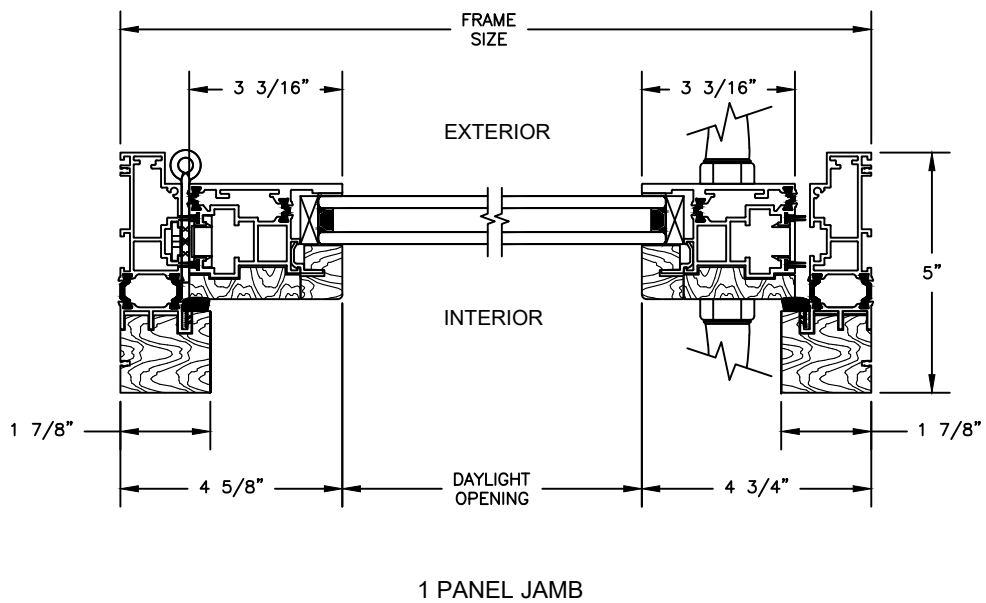

Pinnacle Select

CLAD PATIO DOOR - OUTSWING

SECTION DETAILS

SCALE: 3" = 1'-0"