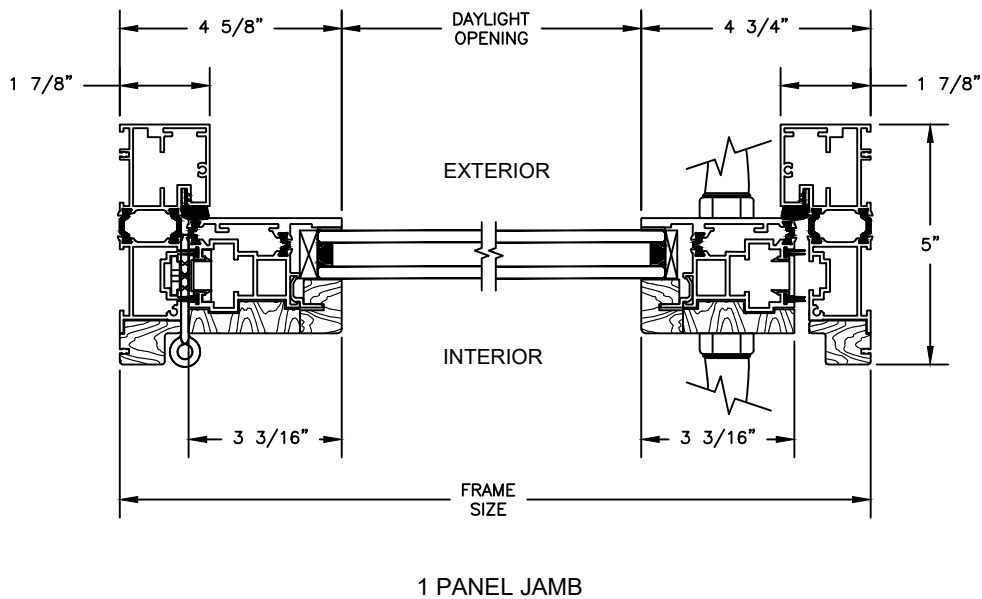

Pinnacle Select

CLAD PATIO DOOR - INSWING

SECTION DETAILS

SCALE: 3" = 1'-0"