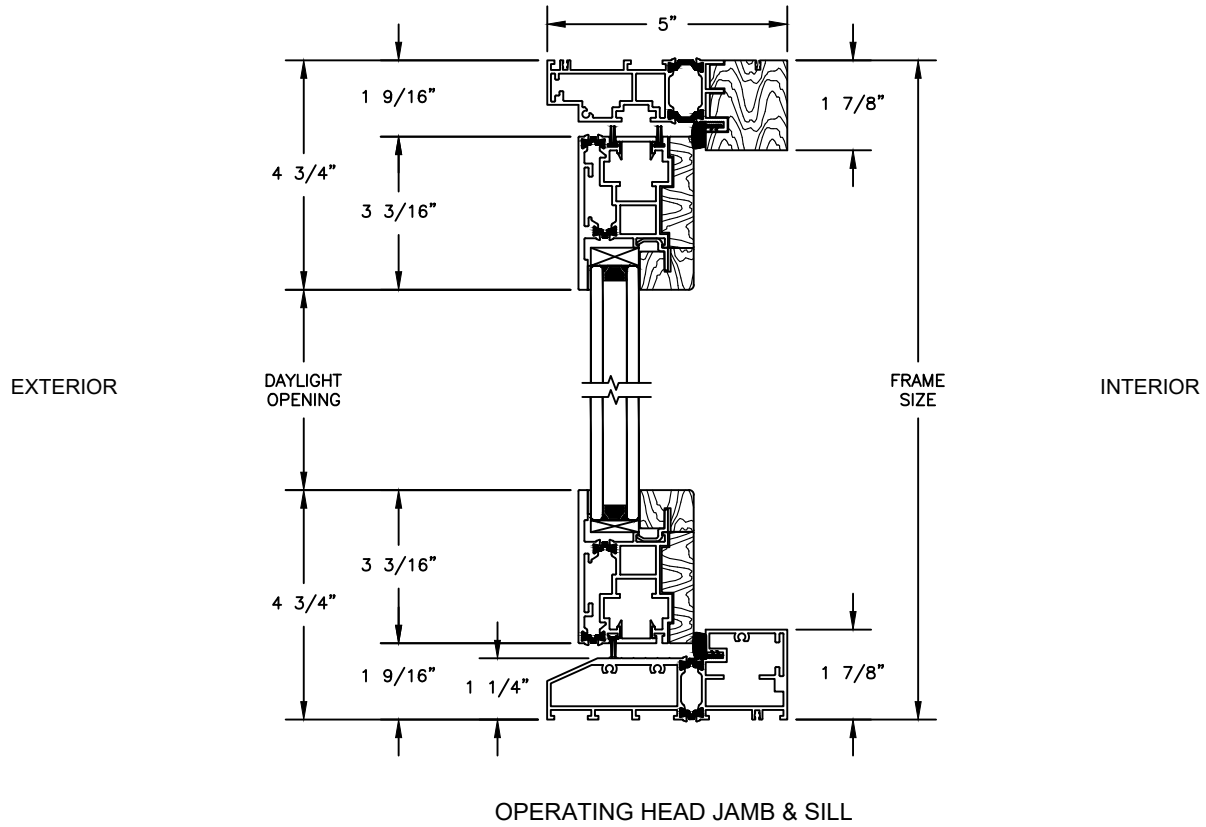

Pinnacle Select

CLAD PATIO DOOR - OUTSWING

SECTION DETAILS

SCALE: 3" = 1'-0"