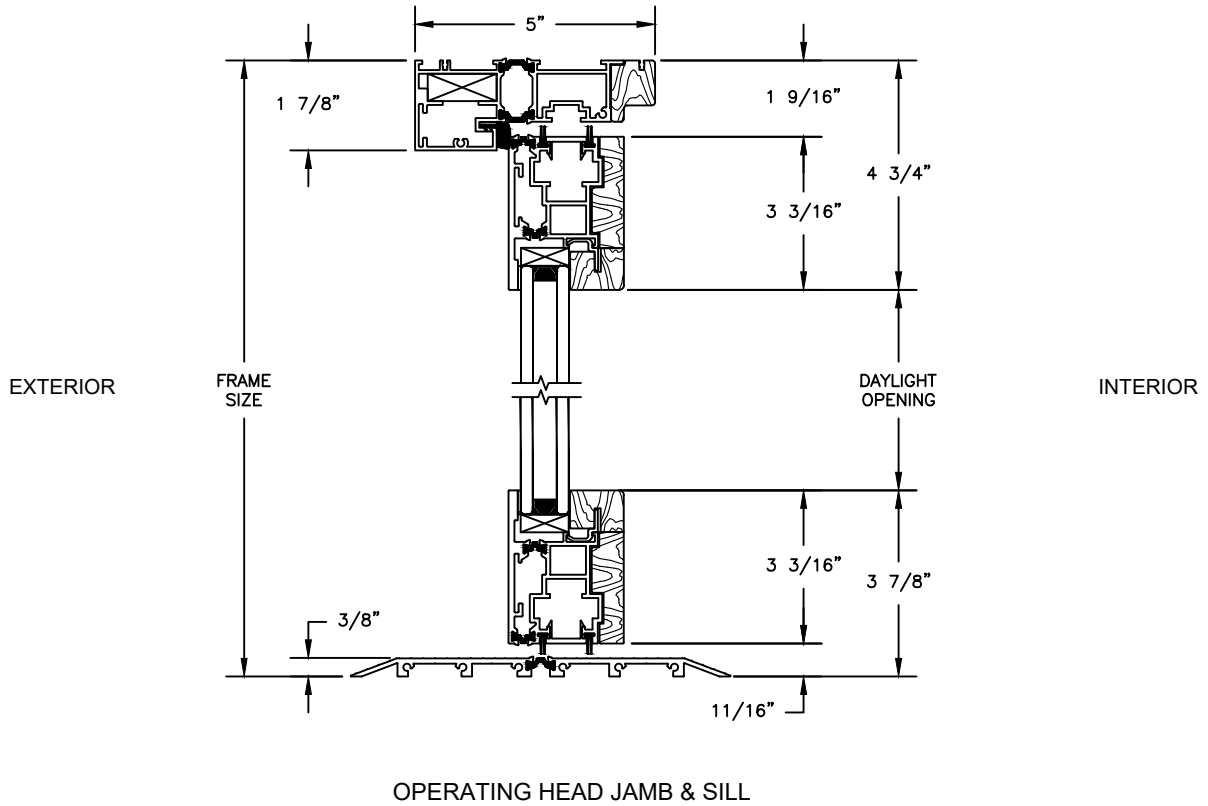

Pinnacle Select

CLAD PATIO DOOR - INSWING

SECTION DETAILS

SCALE: 3" = 1'-0"