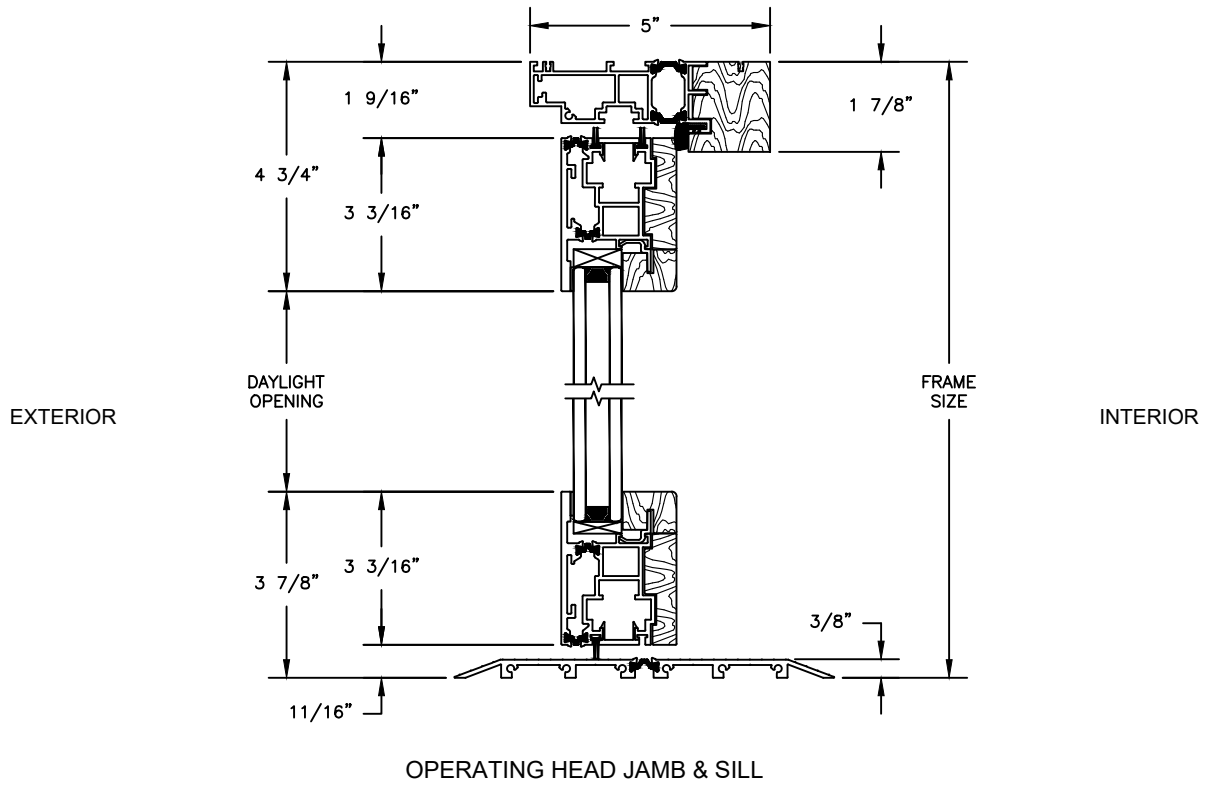

Pinnacle Select

CLAD PATIO DOOR - OUTSWING

SECTION DETAILS

SCALE: 3" = 1'-0"