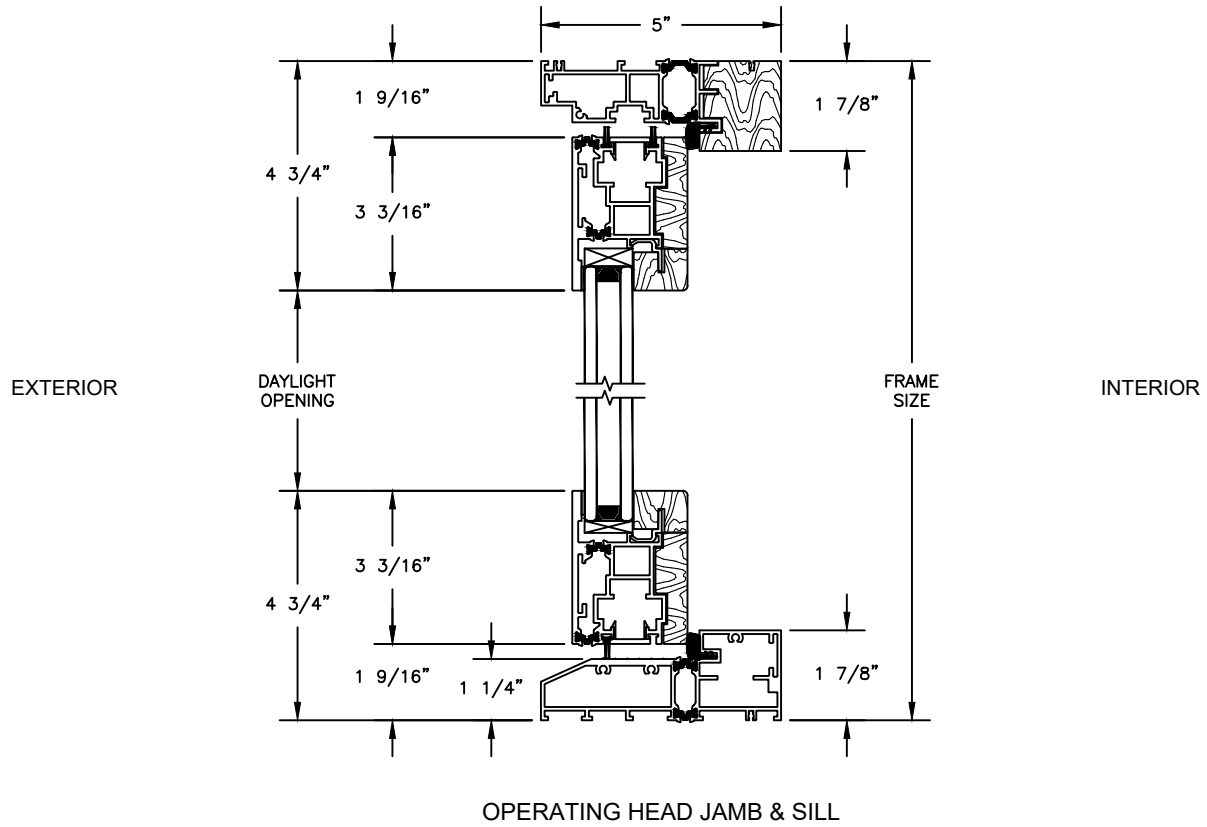

Pinnacle Select

CLAD PATIO DOOR - OUTSWING

SECTION DETAILS

SCALE: 3" = 1'-0"