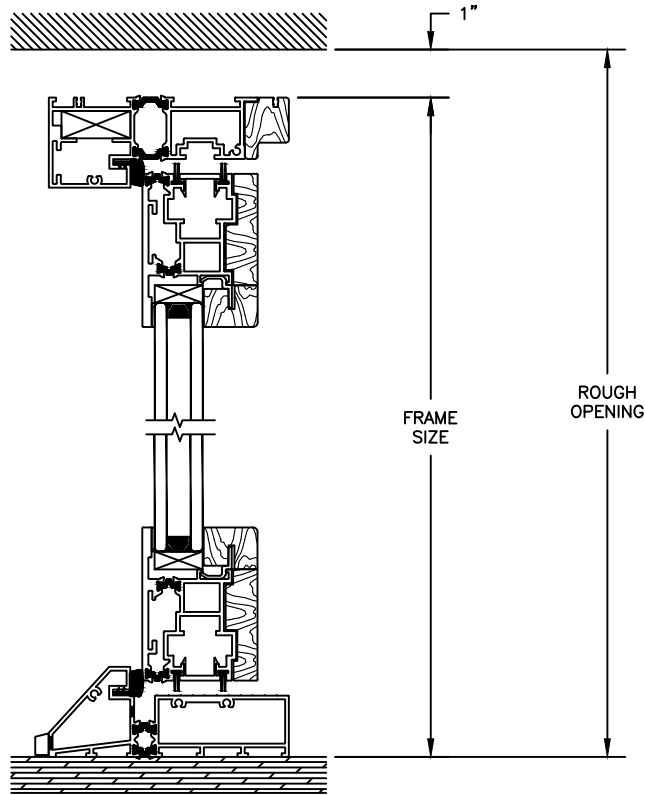

Pinnacle Select

CLAD PATIO DOOR - INSWING

SECTION DETAILS: CONSTRUCTION

SCALE: 3" = 1'-0"