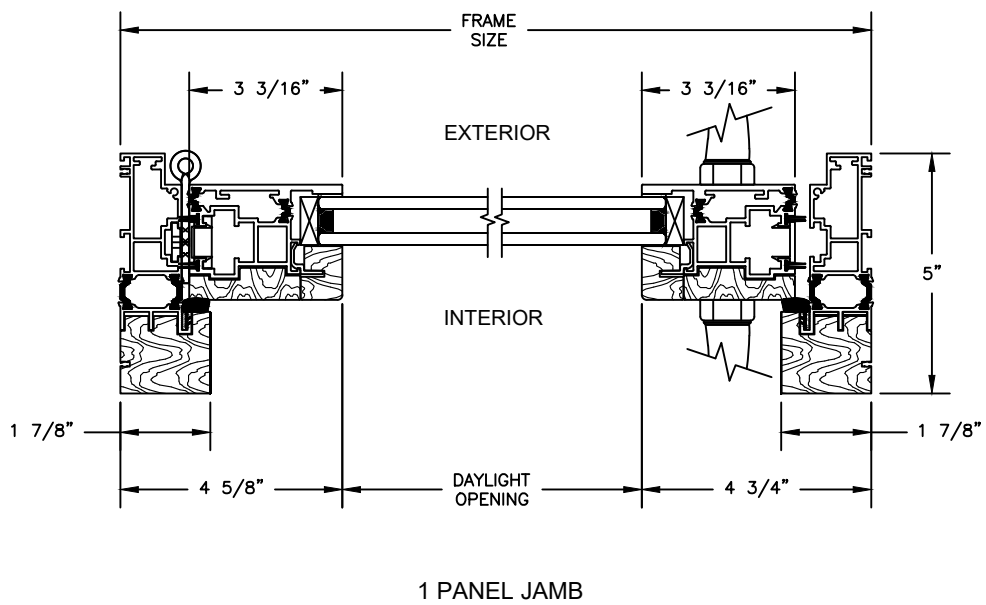

Pinnacle Select

CLAD PATIO DOOR - OUTSWING

SECTION DETAILS

SCALE: 3" = 1'-0"