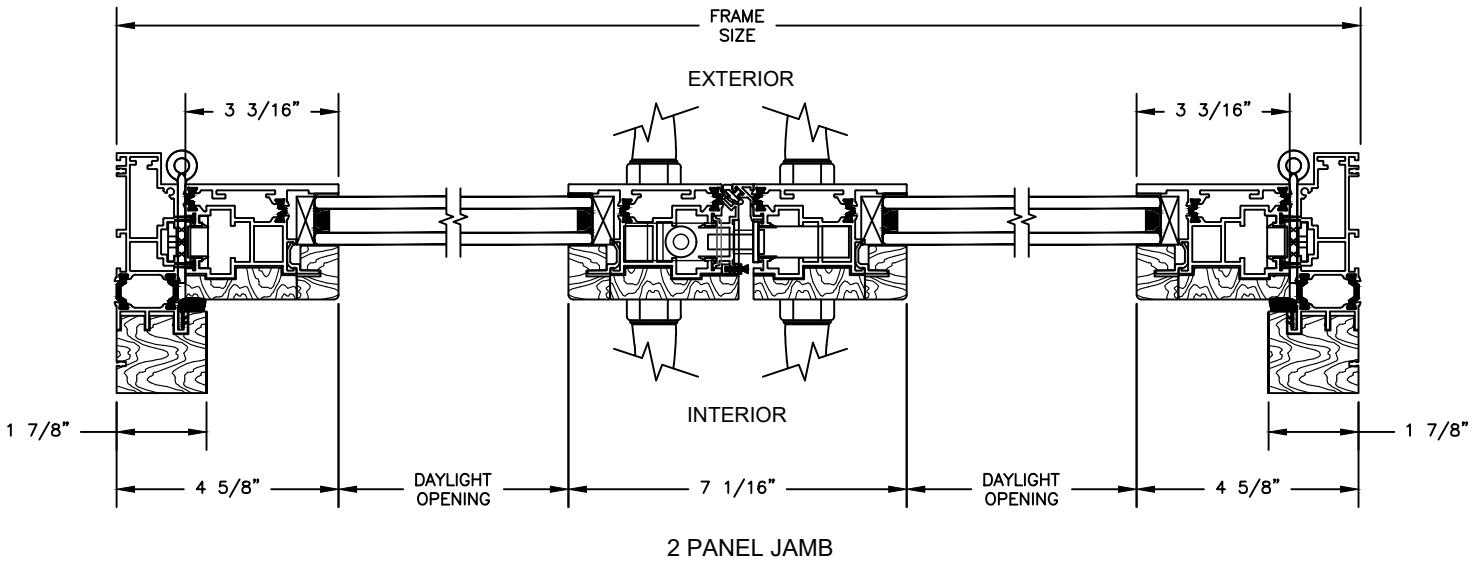

Pinnacle Select

CLAD PATIO DOOR - OUTSWING

SECTION DETAILS

SCALE: 3" = 1'-0"