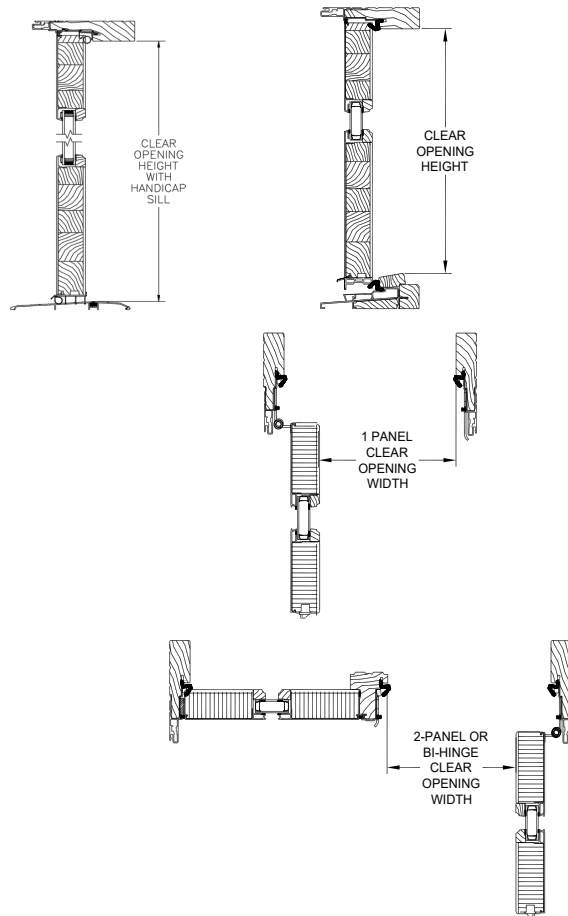

| Egress Conversions | |
|-------------------------------|------------------|
| 1 Panel | |
| Width | Frame - 4.535" |
| Height | Frame - 3.190" |
| 2 Panel & Bi-Hinge | |
| Width | Frame/2 - 4.348" |
| Height | Frame - 3.190" |