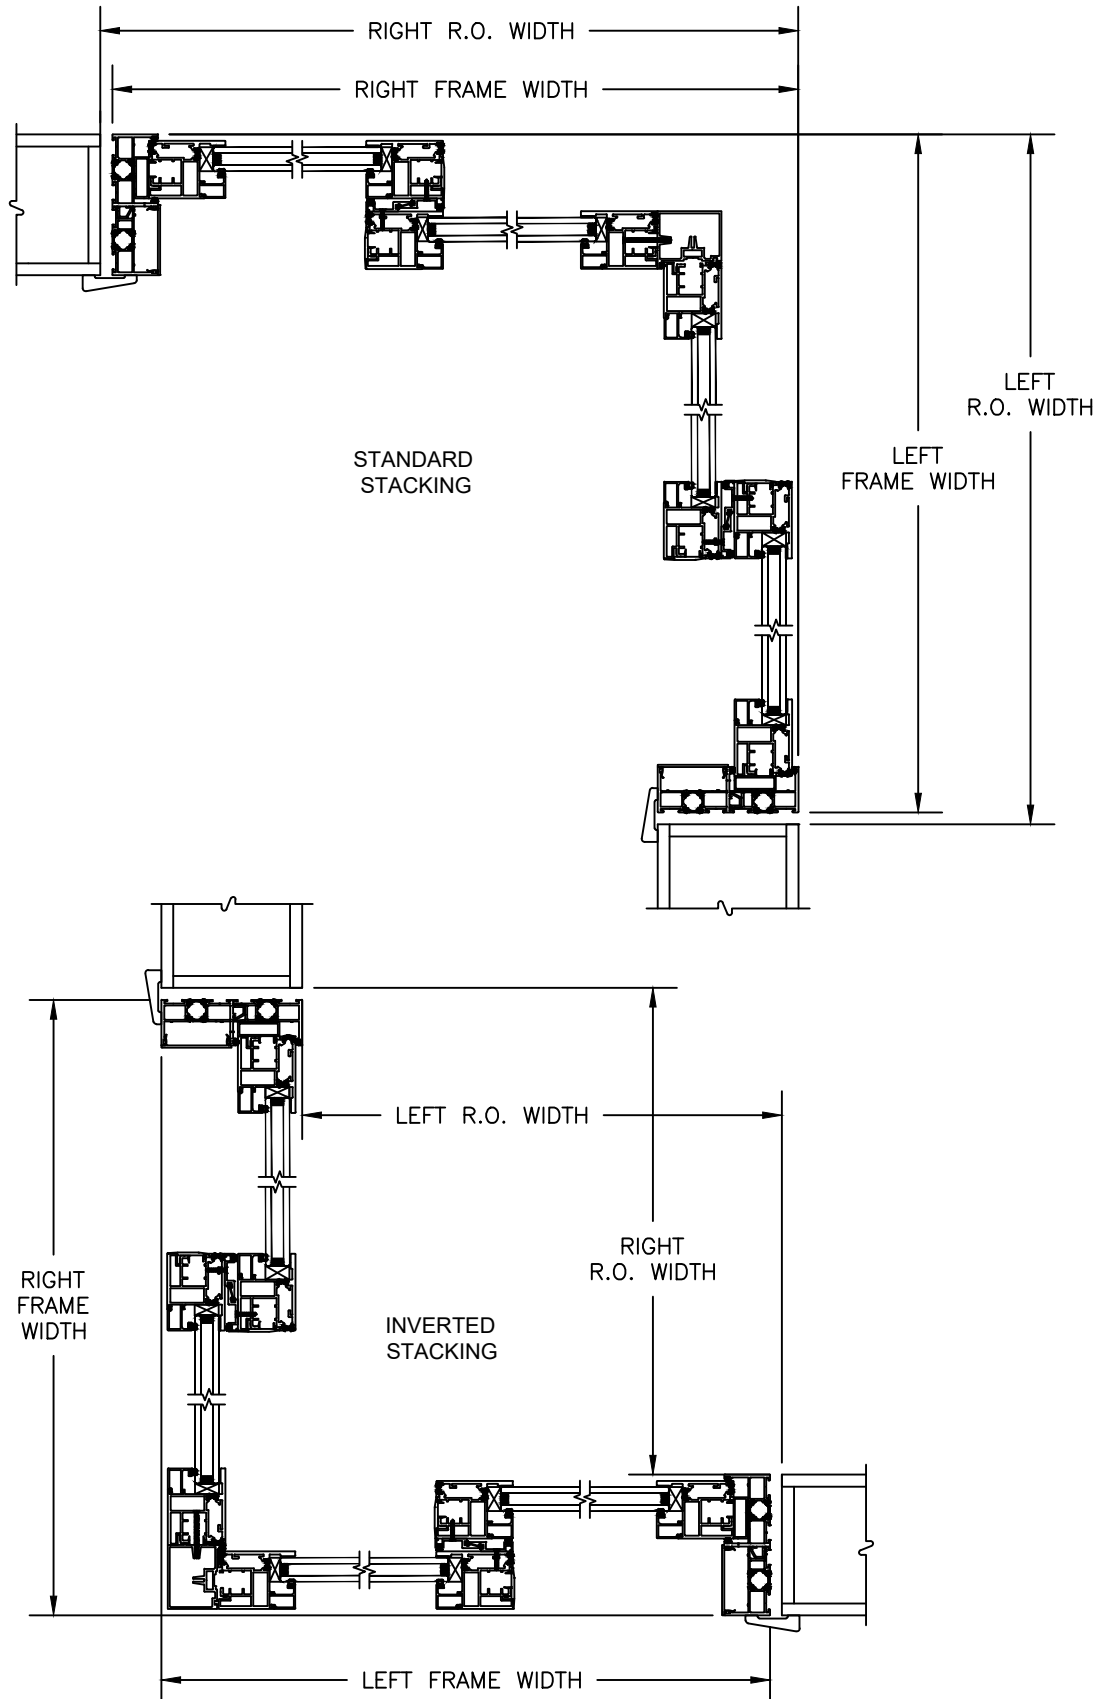

# Pinnacle Select CORNER DOOR

SECTION DETAILS  
SCALE: 3" = 1'-0"

# Pinnacle Select CORNER DOOR

SECTION DETAILS

SCALE: 1 1/2" = 1'-0"

## SECTION DETAILS

SCALE: 3/4" = 1'-0"