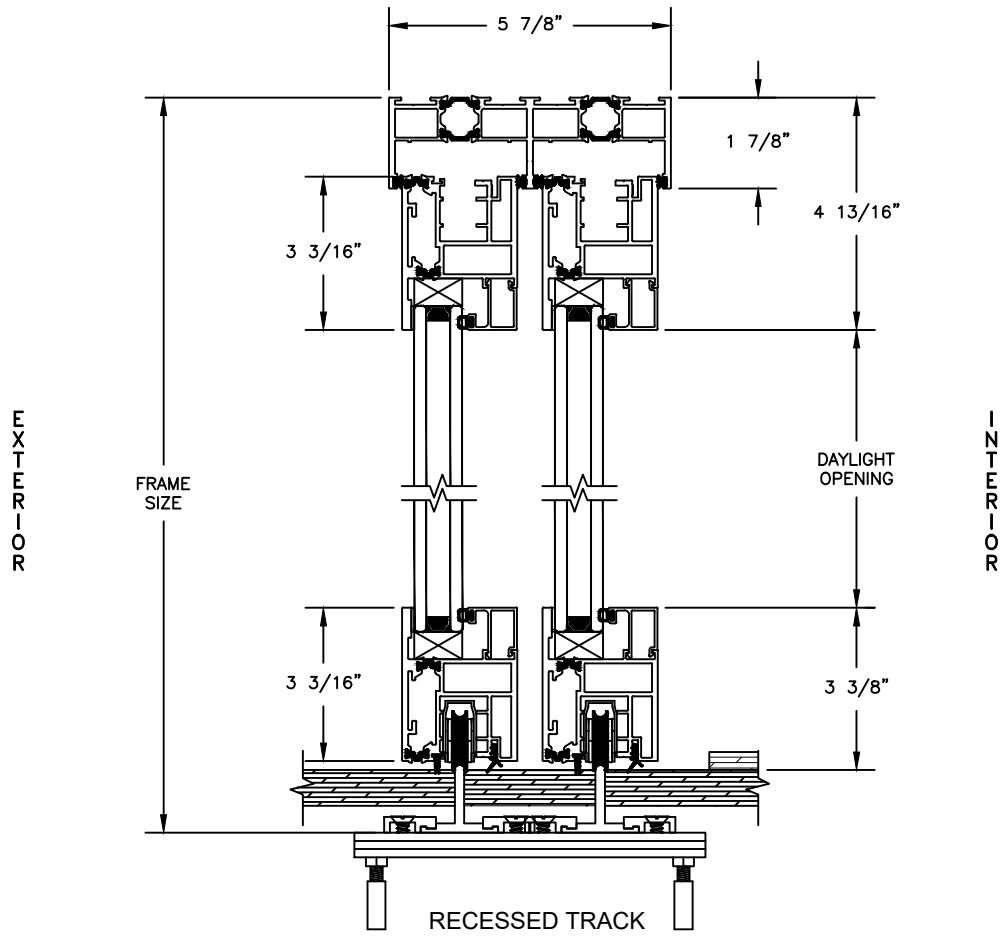

# Pinnacle Select CORNER DOOR

SECTION DETAILS  
SCALE: 3" = 1'-0"

## SECTION DETAILS

SCALE: 3/4" = 1'-0"