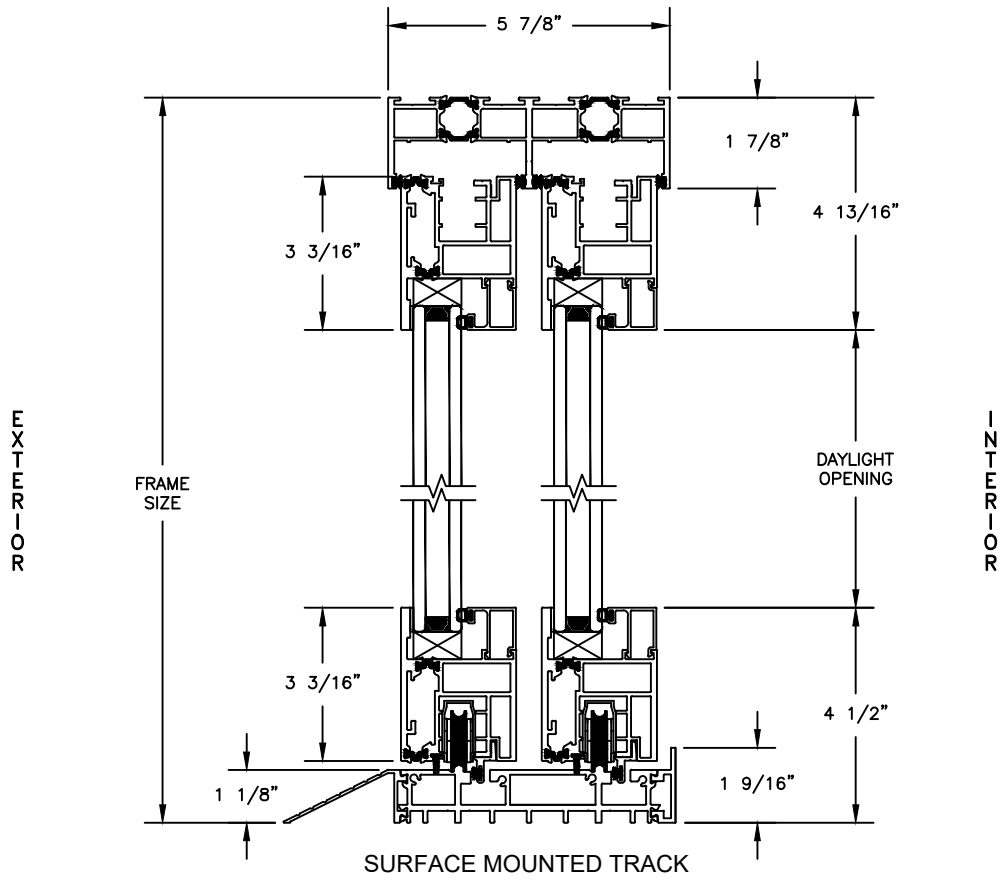

# Pinnacle Select CORNER DOOR

SECTION DETAILS  
SCALE: 3" = 1'-0"

# Pinnacle Select CORNER DOOR

SECTION DETAILS

SCALE: 1 1/2" = 1'-0"

## SECTION DETAILS

SCALE: 3/4" = 1'-0"