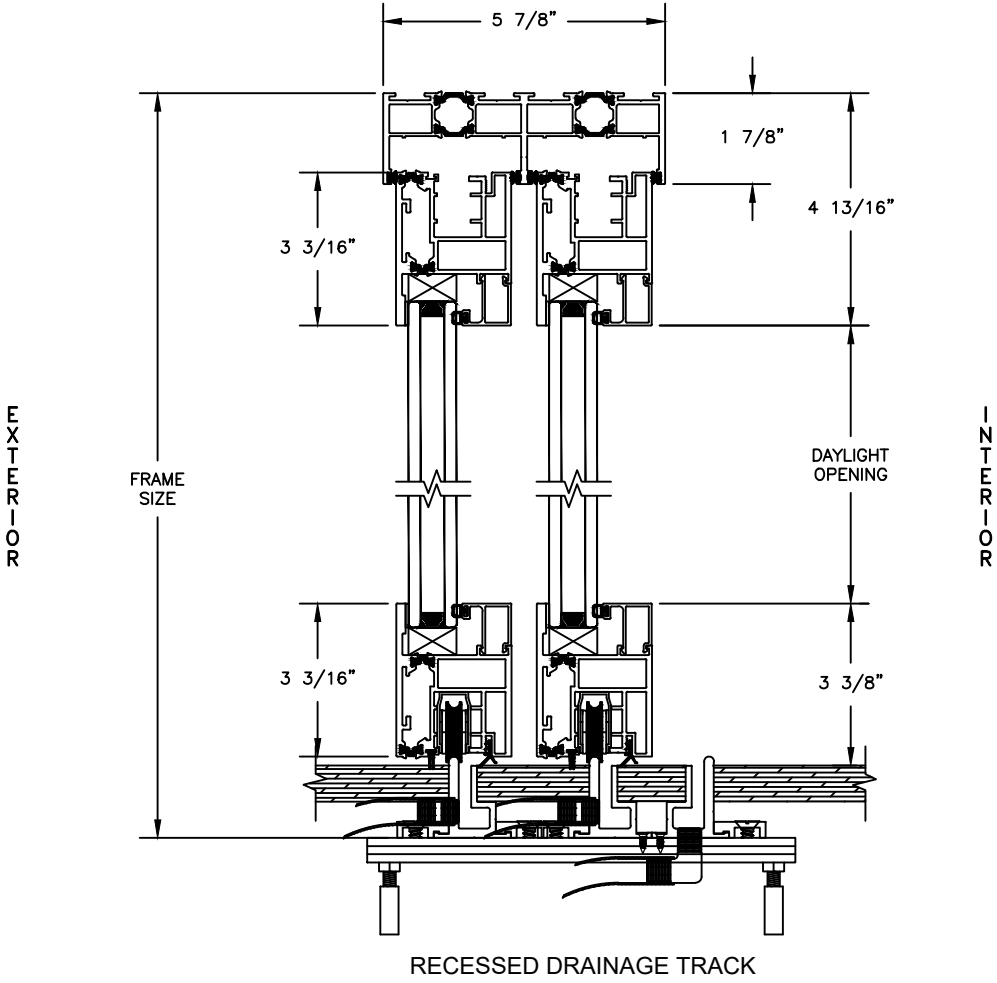

# Pinnacle Select CORNER DOOR

SECTION DETAILS  
SCALE: 3" = 1'-0"

## SECTION DETAILS

SCALE: 3/4" = 1'-0"