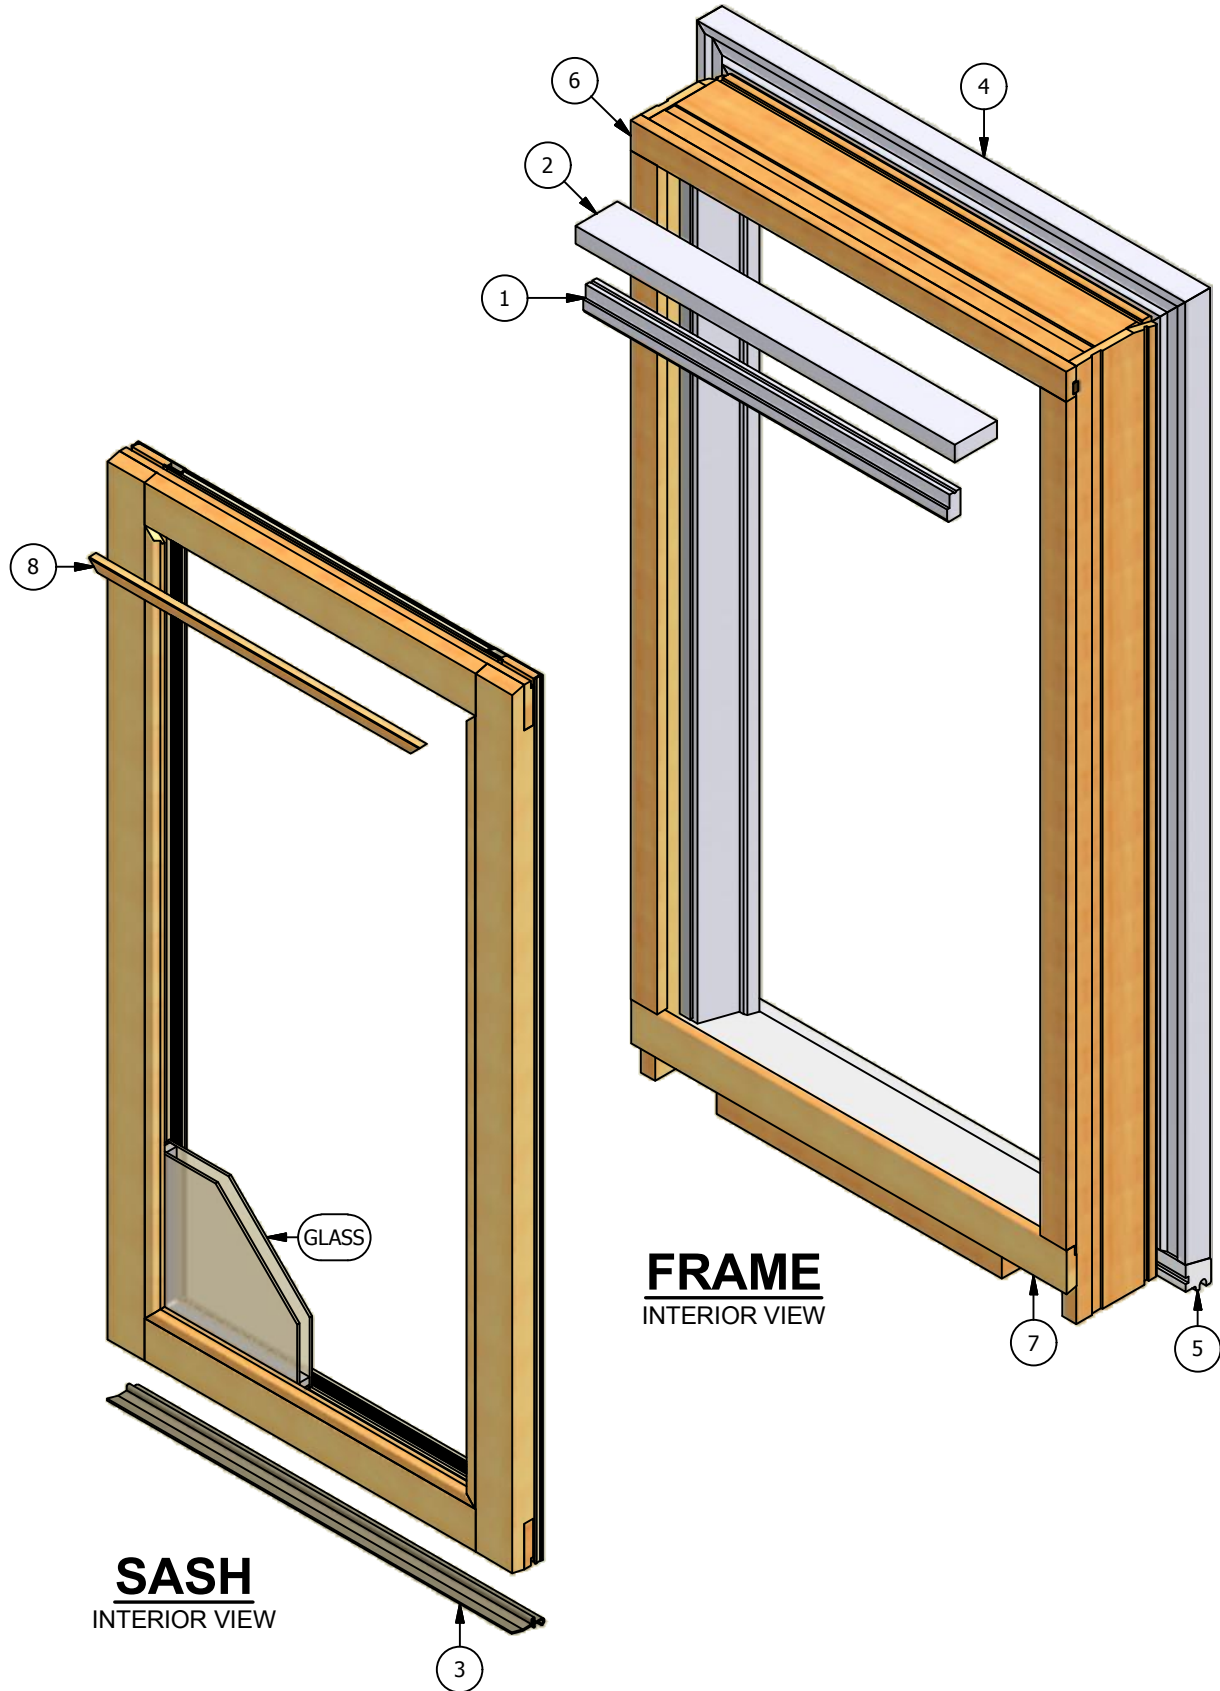

# Legend HBR Series Double Hung (Picture) Parts Identification

## Double Hung (Picture)

### Parts Identification

Image	Item #	Description	Color / Finish / Size	Spec	Old	New SAP
	1	Side Outside Stop (After July 2015)	42" (Glass Size) 46" 50" 54" 58" 62" 66" 70" 8'-0" Lineal Length		2390154 2390155 2390156 2390157 2390158 2390159 2390160 2390161 2390006	10055175 10056073  10055471 10056074 10054879 10056675 10056050
		Head Outside Stop (After July 2015)	20" (Glass Size) 24" 28" 32" 44" 56" 68" 8'-0" Lineal Length		2390140 2390141 2390143 2390145 2390148 2390149 2390151 2390006	10056067  10056068 10056069 10055026  10055470 10056050
	2	Backout Strip (Head & Sides)	12' Lineal Length		2380020	10055797
	3	Picture Setting Block	12' Lineal Length		2381575	10055345
	4	Exterior Casing (Head & Sides) (See Accessory section for other options)	14' Lineal Length		2390003	10053119
	5	Sill Nose (See Accessory Section for other options)	14' Lineal Length		2390019	10053356