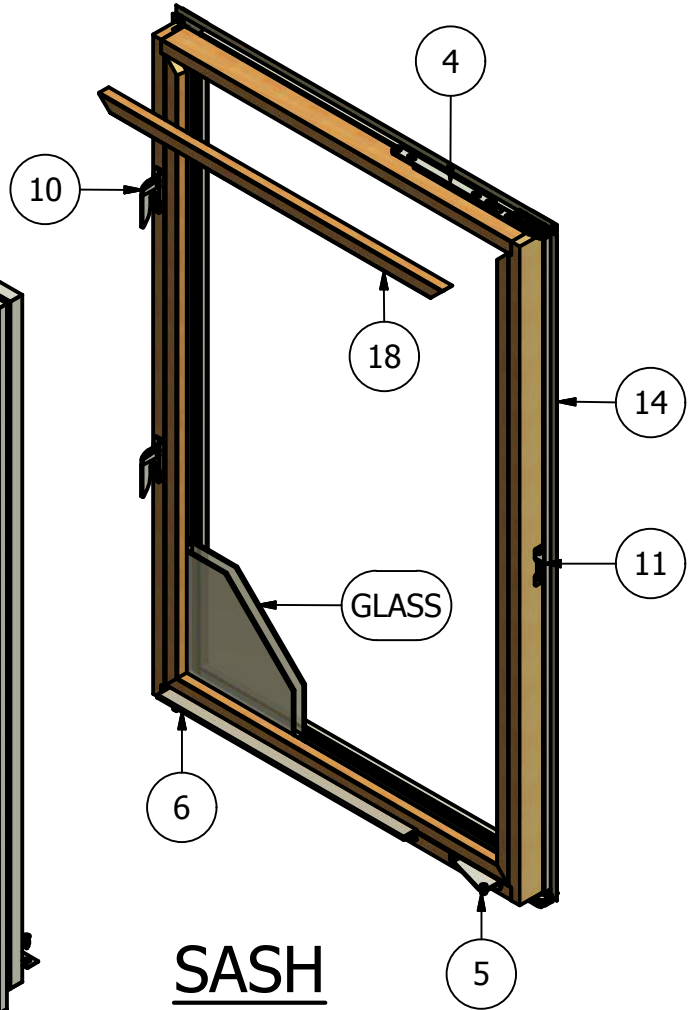

Revive Series Clad Casement (Operating) Parts Identification

FRAME
INTERIOR VIEW

SASH
INTERIOR VIEW

LH SHOWN

Revive Series Clad Casement (Operating) Parts Identification

Image	Item #	Description	Color / Finish / Size	Spec	Old	New SAP	
	1	Dual Arm Operator (LH Shown) Used on 20-32 Sizes	Standard	LH	542019	10052934	
			Standard	RH	542119	10052936	
			Seacoast	LH	542130	10053131	
			Seacoast	RH	542131	10053409	
		Dyad Operator (LH Shown) Used on 14-16 Sizes	Standard	LH	542021	10052863	
				RH	542121	10052877	
				Seacoast	LH	542132	10053274
				Seacoast	RH	542133	10053179
		Operator Screws #8 x 7/8" Screw (Qty.4)	Standard	508150	10053396		
				Seacoast	518150	10053400	
	2	Traditional Crank Handle & Crank Cover (LH Shown) For Dyad Operator, Use Opposite Handing	Matte Black (After 10/7/16)	LH	553015	10117053	
			Black (10/7/16 & Prior)	LH	552015	10055570	
			Bronze	LH	552014	10117040	
			Champagne	LH	552013	10117048	
			Brass	LH	552018	10117050	
			Satin Nickel	LH	552017	10117037	
			White	LH	552012	10117033	
			Oil Rubbed Bronze	LH	552016	10117049	
			Faux Bronze	LH	552019	10117041	
			Matte Black (After 10/7/16)	RH	553115	10117046	
			Black (10/7/16 & Prior)	RH	552115	10056275	
			Bronze	RH	552114	10117042	
			Champagne	RH	552113	10117051	
			Brass	RH	552118	10117043	
			Satin Nickel	RH	552117	10117052	
			White	RH	552112	10117035	
			Oil Rubbed Bronze	RH	552116	10117038	
			Faux Bronze	RH	552119	10117034	