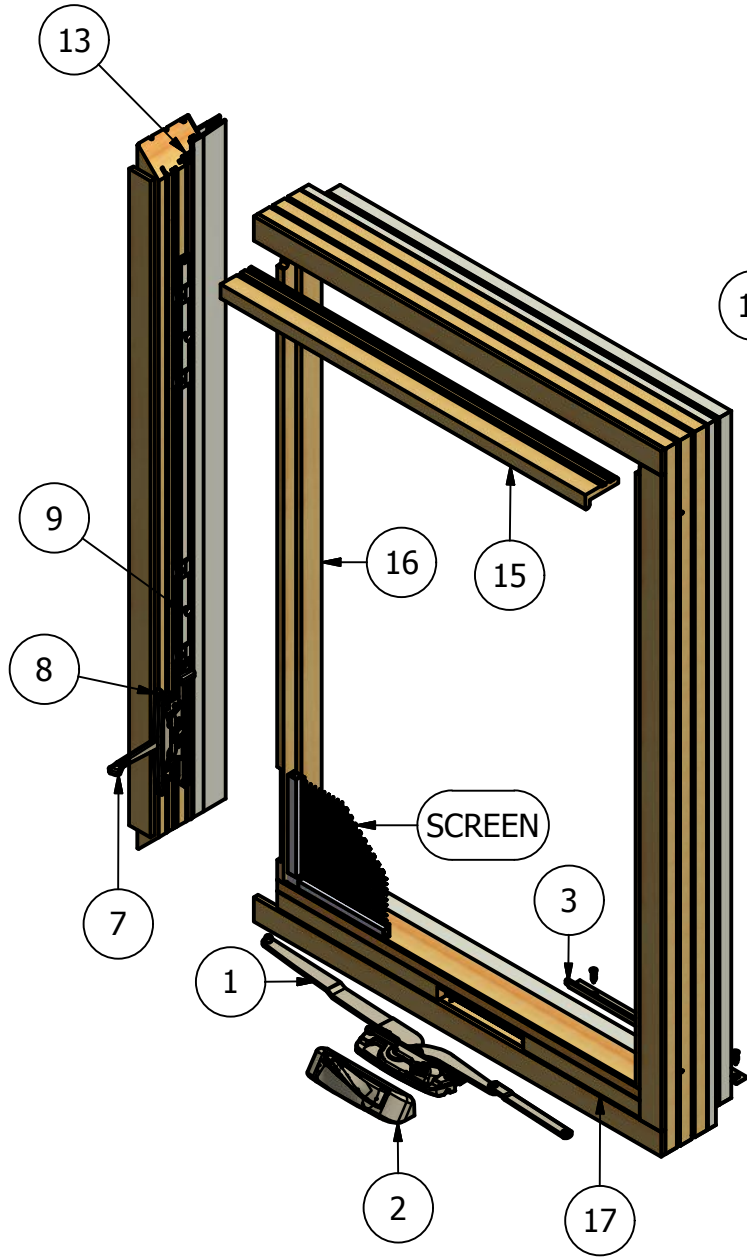

Revive Series Clad Casement (Operating) Parts Identification

FRAME
INTERIOR VIEW

SASH
INTERIOR VIEW

LH SHOWN

Revive Series Clad Casement (Operating) Parts Identification

Image	Item #	Description	Color / Finish / Size	Spec	Old	New SAP	
	1	Dual Arm Operator (LH Shown) Used on 20-32 Sizes	Standard	LH	542019	10052934	
			Standard	RH	542119	10052936	
			Seacoast	LH	542130	10053131	
			Seacoast	RH	542131	10053409	
		Dyad Operator (LH Shown) Used on 14-16 Sizes	Standard	LH	542021	10052863	
				RH	542121	10052877	
				Seacoast	LH	542132	10053274
				Seacoast	RH	542133	10053179
		Operator Screws #8 x 7/8" Screw (Qty.4)	Standard	508150	10053396		
				Seacoast	518150	10053400	
	2	Traditional Crank Handle & Crank Cover (LH Shown) For Dyad Operator, Use Opposite Handing	Matte Black (After 10/7/16)	LH	553015	10117053	
			Black (10/7/16 & Prior)	LH	552015	10055570	
			Bronze	LH	552014	10117040	
			Champagne	LH	552013	10117048	
			Brass	LH	552018	10117050	
			Satin Nickel	LH	552017	10117037	
			White	LH	552012	10117033	
			Oil Rubbed Bronze	LH	552016	10117049	
			Faux Bronze	LH	552019	10117041	
			Matte Black (After 10/7/16)	RH	553115	10117046	
			Black (10/7/16 & Prior)	RH	552115	10056275	
			Bronze	RH	552114	10117042	
			Champagne	RH	552113	10117051	
			Brass	RH	552118	10117043	
			Satin Nickel	RH	552117	10117052	
			White	RH	552112	10117035	
			Oil Rubbed Bronze	RH	552116	10117038	
			Faux Bronze	RH	552119	10117034	