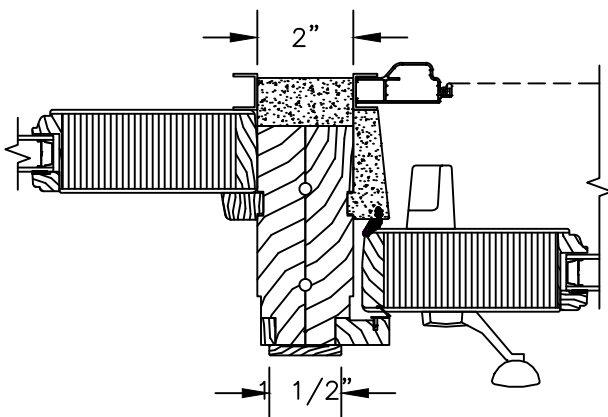

Pinnacle Series

PRIMED PATIO DOOR - FRENCH SLIDER

SECTION DETAILS : MULLIONS

SCALE: 3" = 1'-0"

HORIZONTAL MULLION
DIRECT SET/OPERATOR

HORIZONTAL MULLION
RADIUS/OPERATOR

HORIZONTAL MULLION WITH
2" SPREAD MULL
RADIUS/OPERATOR
ADDITIONAL WIDTHS INCLUDE:
1" - 5"