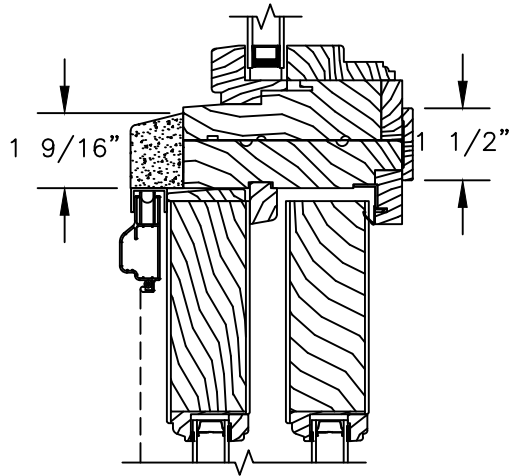

HEAD JAMB WITH
5 1/2" FLAT CASING

HEAD JAMB WITH
180 FLANGED BRICKMOULD

NOTES:
THE ABOVE WALL SECTIONS REPRESENT TYPICAL WALL CONDITIONS, THESE DETAILS ARE NOT INTENDED AS INSTALLATION INSTRUCTIONS. PLEASE REFER TO THE INSTALLATION INSTRUCTIONS PROVIDED WITH THE PURCHASED UNITS.

Pinnacle Series

PRIMED PATIO DOOR - FRENCH SLIDER

SECTION DETAILS : MULLIONS

SCALE: 3" = 1'-0"

HORIZONTAL MULLION
DIRECT SET/OPERATOR

HORIZONTAL MULLION
RADIUS/OPERATOR

HORIZONTAL MULLION WITH
2" SPREAD MULL
RADIUS/OPERATOR
ADDITIONAL WIDTHS INCLUDE:
1" - 5"

SECTION DETAILS : CONSTRUCTION

SCALE: 1 1/2" = 1'-0"

HEAD JAMB & SILL
2 X 4 FRAME WITH BRICK VENEER

JAMBS
2 X 4 FRAME WITH BRICK VENEER

HEAD JAMB & SILL
8" CONCRETE BLOCK WALL
WITH BRICK VENEER

JAMBS
8" CONCRETE BLOCK WALL
WITH BRICK VENEER