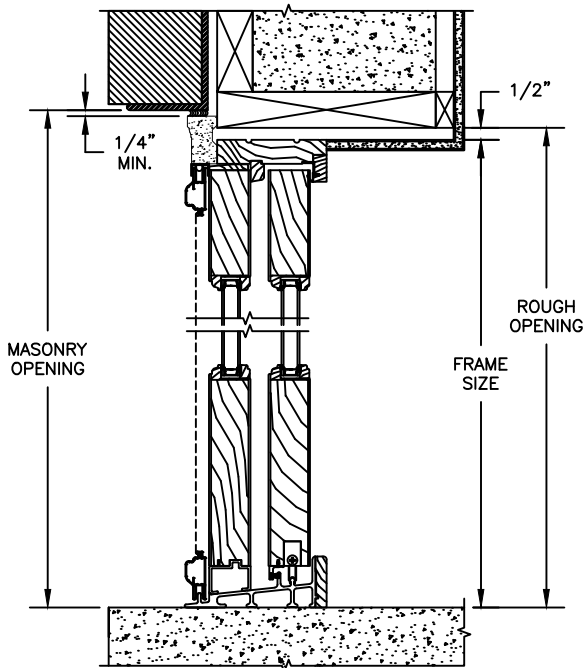

SECTION DETAILS : CONSTRUCTION

SCALE: 1 1/2" = 1'-0"

HEAD JAMB & SILL
2 X 4 FRAME WITH BRICK VENEER

JAMBS
2 X 4 FRAME WITH BRICK VENEER

HEAD JAMB & SILL
8" CONCRETE BLOCK WALL
WITH BRICK VENEER

JAMBS
8" CONCRETE BLOCK WALL
WITH BRICK VENEER

NOTES:
THE ABOVE WALL SECTIONS REPRESENT TYPICAL WALL CONDITIONS, THESE DETAILS ARE NOT INTENDED AS INSTALLATIONS INSTRUCTIONS. PLEASE REFER TO THE INSTALLATION INSTRUCTIONS PROVIDED WITH THE PURCHASED UNITS.