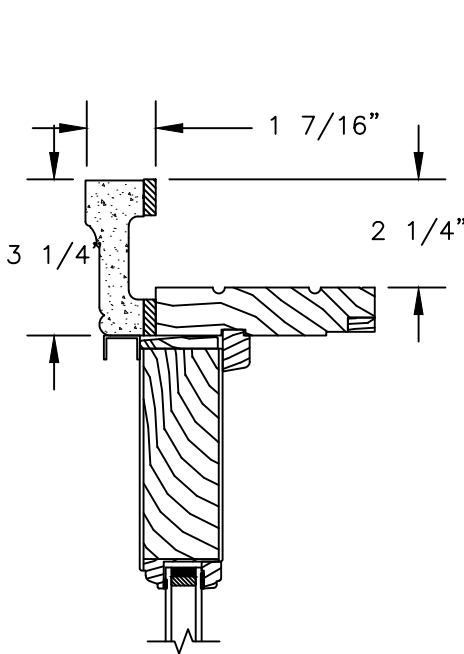

HEAD JAMB WITH
WILLIAMSBURG BRICKMOULD