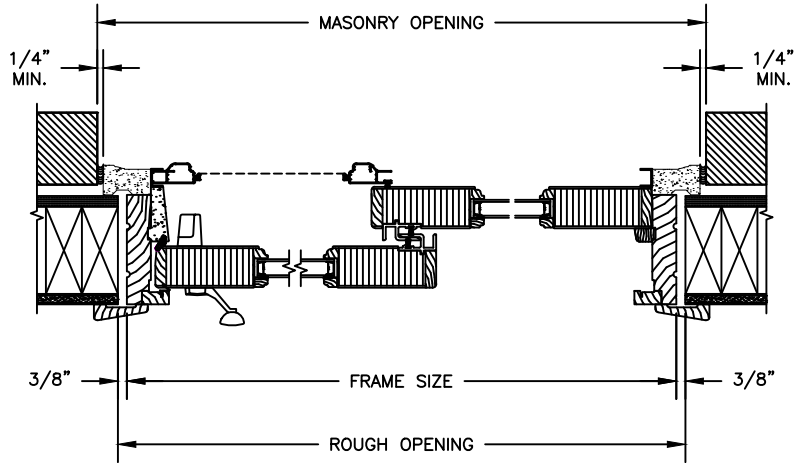

SECTION DETAILS : CONSTRUCTION

SCALE: 1 1/2" = 1'-0"

HEAD JAMB & SILL
2 X 4 FRAME WITH BRICK VENEER

JAMBS
2 X 4 FRAME WITH BRICK VENEER

HEAD JAMB & SILL
8" CONCRETE BLOCK WALL
WITH BRICK VENEER

JAMBS
8" CONCRETE BLOCK WALL
WITH BRICK VENEER