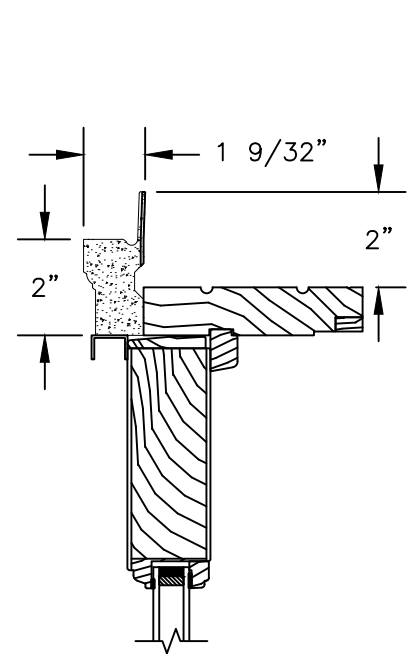

HEAD JAMB WITH
5 1/2" FLAT CASING

HEAD JAMB WITH
180 FLANGED BRICKMOULD

NOTES:
THE ABOVE WALL SECTIONS REPRESENT TYPICAL WALL CONDITIONS, THESE DETAILS ARE NOT INTENDED AS INSTALLATION INSTRUCTIONS. PLEASE REFER TO THE INSTALLATION INSTRUCTIONS PROVIDED WITH THE PURCHASED UNITS.

SECTION DETAILS : CONSTRUCTION

SCALE: 1 1/2" = 1'-0"

HEAD JAMB & SILL
2 X 4 FRAME WITH BRICK VENEER

JAMBS
2 X 4 FRAME WITH BRICK VENEER

HEAD JAMB & SILL
8" CONCRETE BLOCK WALL
WITH BRICK VENEER

JAMBS
8" CONCRETE BLOCK WALL
WITH BRICK VENEER