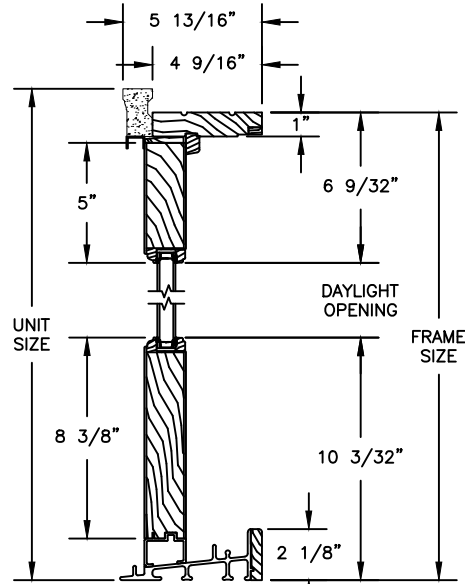

Pinnacle Series

PRIMED PATIO DOOR - FRENCH SLIDER

SECTION DETAILS

SCALE: 3" = 1'-0"

NOTES:

THE ABOVE WALL SECTIONS REPRESENT TYPICAL WALL CONDITIONS, THESE DETAILS ARE NOT INTENDED AS INSTALLATION INSTRUCTIONS. PLEASE REFER TO THE INSTALLATION INSTRUCTIONS PROVIDED WITH THE PURCHASED UNITS.

Pinnacle Series

PRIMED PATIO DOOR - FRENCH SLIDER

SECTION DETAILS

SCALE: 1 1/2" = 1'-0"

OPERATING HEAD JAMB & SILL

STATIONARY HEAD JAMB & SILL

OPERATING UNIT WITH STATIONARY UNIT

QUAD UNIT

NOTES:

THE ABOVE WALL SECTIONS REPRESENT TYPICAL WALL CONDITIONS, THESE DETAILS ARE NOT INTENDED AS INSTALLATION INSTRUCTIONS. PLEASE REFER TO THE INSTALLATION INSTRUCTIONS PROVIDED WITH THE PURCHASED UNITS.

SECTION DETAILS : CONSTRUCTION

SCALE: 1 1/2" = 1'-0"

HEAD JAMB & SILL
2 X 4 FRAME WITH BRICK VENEER

JAMBS
2 X 4 FRAME WITH BRICK VENEER

HEAD JAMB & SILL
8" CONCRETE BLOCK WALL
WITH BRICK VENEER

JAMBS
8" CONCRETE BLOCK WALL
WITH BRICK VENEER