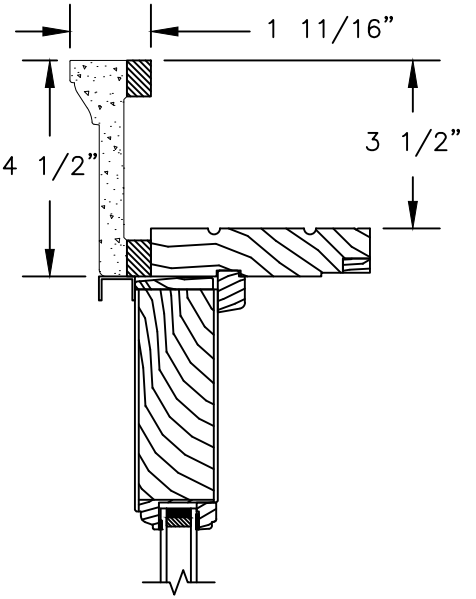

HEAD JAMB WITH
4 1/2" BACKBAND