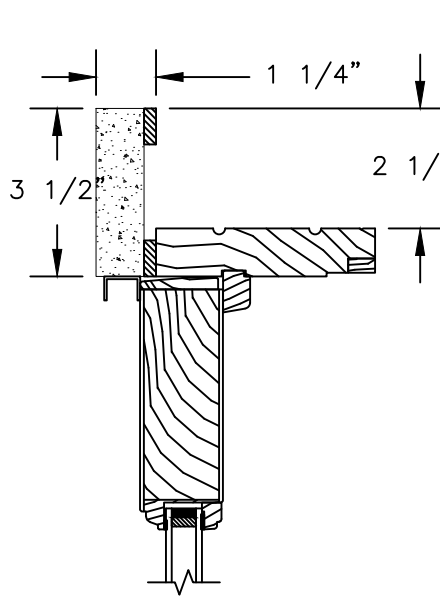

HEAD JAMB WITH
3 1/2" FLAT CASING