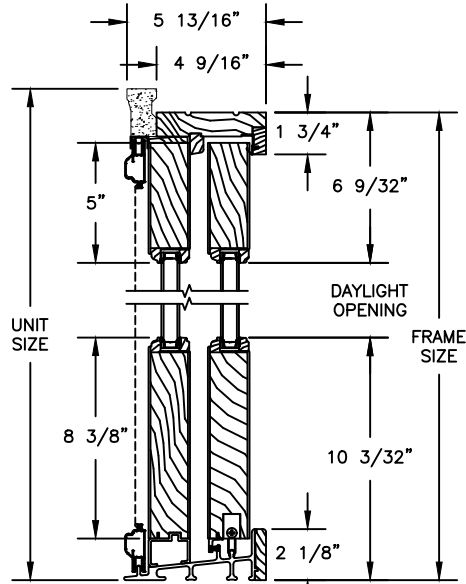

Pinnacle Series

PRIMED PATIO DOOR - FRENCH SLIDER

SECTION DETAILS

SCALE: 3" = 1'-0"

NOTES:

THE ABOVE WALL SECTIONS REPRESENT TYPICAL WALL CONDITIONS, THESE DETAILS ARE NOT INTENDED AS INSTALLATION INSTRUCTIONS. PLEASE REFER TO THE INSTALLATION INSTRUCTIONS PROVIDED WITH THE PURCHASED UNITS.

Pinnacle Series

PRIMED PATIO DOOR - FRENCH SLIDER

SECTION DETAILS

SCALE: 1 1/2" = 1'-0"

OPERATING HEAD JAMB & SILL

STATIONARY HEAD JAMB & SILL

OPERATING UNIT WITH STATIONARY UNIT

QUAD UNIT

SECTION DETAILS : CONSTRUCTION

SCALE: 1 1/2" = 1'-0"

HEAD JAMB & SILL
2 X 4 FRAME WITH BRICK VENEER

JAMBS
2 X 4 FRAME WITH BRICK VENEER

HEAD JAMB & SILL
8" CONCRETE BLOCK WALL
WITH BRICK VENEER

JAMBS
8" CONCRETE BLOCK WALL
WITH BRICK VENEER