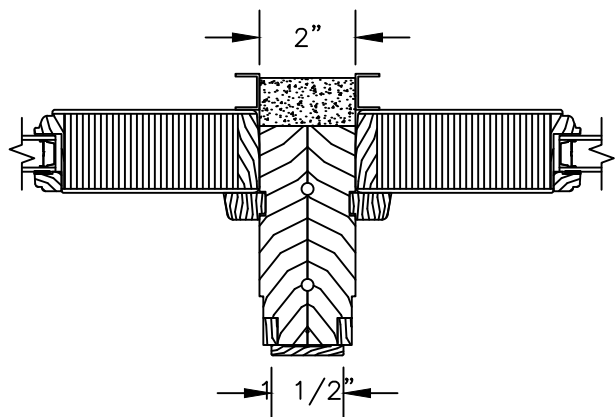

VERTICAL MULLION
STATIONARY/STATIONARY