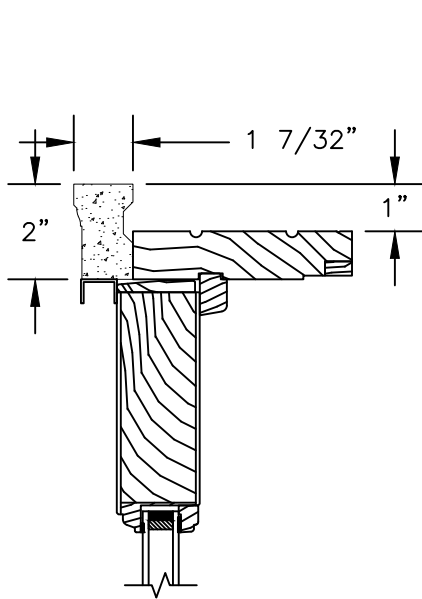

Pinnacle Series

PRIMED PATIO DOOR - FRENCH SLIDER

SECTION DETAILS : CASING OPTIONS

SCALE: 3" = 1'-0"

HEAD JAMB WITH
STANDARD 180 BRICKMOULD