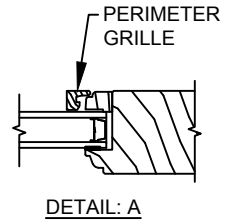

-  - PUTTY
-  - OGEE
-  - CONTEMPORARY

	5/8" WDL WITH INNER BAR	7/8" WDL WITH INNERBAR	1 1/4" WDL WITH INNERBAR	2" WDL WITH INNERBAR
STANDARD INSULATING GLASS				
13/16" INNERGRILLE				
3/4" PROFILED INNERGRILLE				
1" PROFILED INNERGRILLE				
7/8" STICK & PERIMETER GRILLE				
1 1/4" STICK & PERIMETER GRILLE				