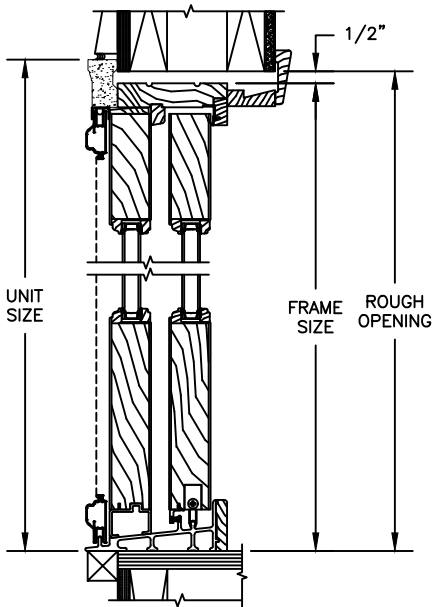

Pinnacle Series

PRIMED PATIO DOOR - FRENCH SLIDER

SECTION DETAILS : CONSTRUCTION

SCALE: 1 1/2" = 1'-0"

HEAD JAMB & SILL
2 X 6 FRAME WITH SIDING