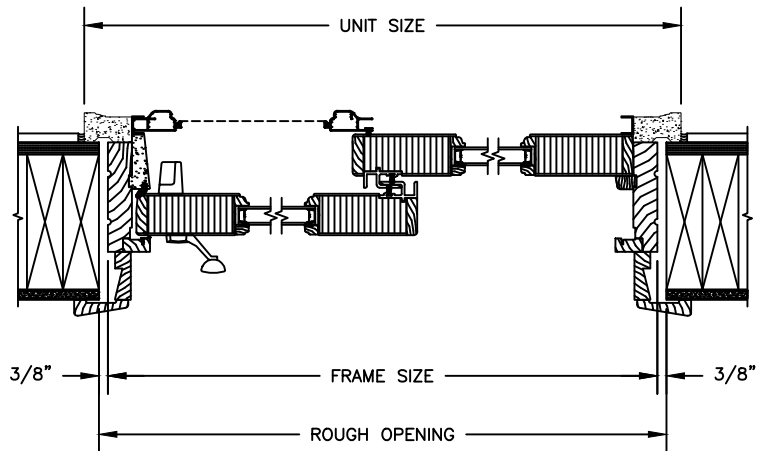

SECTION DETAILS : CONSTRUCTION

SCALE: 1 1/2" = 1'-0"

HEAD JAMB & SILL
2 X 4 FRAME WITH BRICK VENEER

JAMBS
2 X 4 FRAME WITH BRICK VENEER

HEAD JAMB & SILL
8" CONCRETE BLOCK WALL
WITH BRICK VENEER

JAMBS
8" CONCRETE BLOCK WALL
WITH BRICK VENEER

Pinnacle Series

PRIMED PATIO DOOR - FRENCH SLIDER

SECTION DETAILS : CONSTRUCTION

SCALE: 1 1/2" = 1'-0"

HEAD JAMB & SILL
2 X 6 FRAME WITH SIDING

JAMBS
2 X 6 FRAME WITH SIDING

HEAD JAMB & SILL
2 X 4 FRAME WITH STUCCO