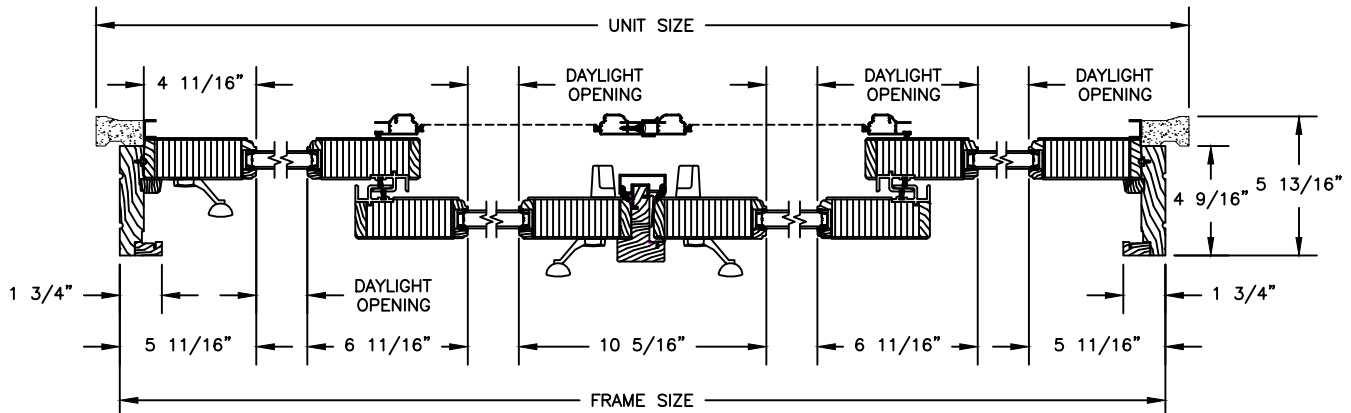

Pinnacle Series

PRIMED PATIO DOOR - FRENCH SLIDER

SECTION DETAILS

SCALE: 3" = 1'-0"

NOTES:

THE ABOVE WALL SECTIONS REPRESENT TYPICAL WALL CONDITIONS, THESE DETAILS ARE NOT INTENDED AS INSTALLATION INSTRUCTIONS. PLEASE REFER TO THE INSTALLATION INSTRUCTIONS PROVIDED WITH THE PURCHASED UNITS.

Pinnacle Series

PRIMED PATIO DOOR - FRENCH SLIDER

SECTION DETAILS

SCALE: 1 1/2" = 1'-0"

OPERATING HEAD JAMB & SILL

STATIONARY HEAD JAMB & SILL

OPERATING UNIT WITH STATIONARY UNIT

QUAD UNIT

NOTES:

THE ABOVE WALL SECTIONS REPRESENT TYPICAL WALL CONDITIONS, THESE DETAILS ARE NOT INTENDED AS INSTALLATION INSTRUCTIONS. PLEASE REFER TO THE INSTALLATION INSTRUCTIONS PROVIDED WITH THE PURCHASED UNITS.