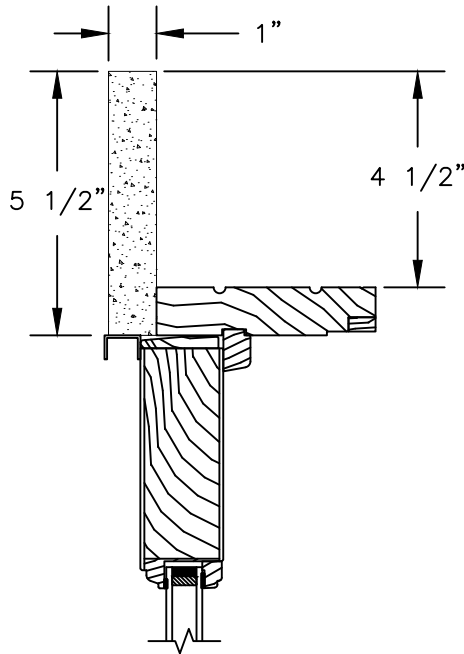

HEAD JAMB WITH
5 1/2" FLAT CASING

HEAD JAMB WITH
180 FLANGED BRICKMOULD

NOTES:
THE ABOVE WALL SECTIONS REPRESENT TYPICAL WALL CONDITIONS, THESE DETAILS ARE NOT INTENDED AS INSTALLATION INSTRUCTIONS. PLEASE REFER TO THE INSTALLATION INSTRUCTIONS PROVIDED WITH THE PURCHASED UNITS.

SECTION DETAILS : CONSTRUCTION

SCALE: 1 1/2" = 1'-0"

HEAD JAMB & SILL
2 X 4 FRAME WITH BRICK VENEER

JAMBS
2 X 4 FRAME WITH BRICK VENEER

HEAD JAMB & SILL
8" CONCRETE BLOCK WALL
WITH BRICK VENEER

JAMBS
8" CONCRETE BLOCK WALL
WITH BRICK VENEER