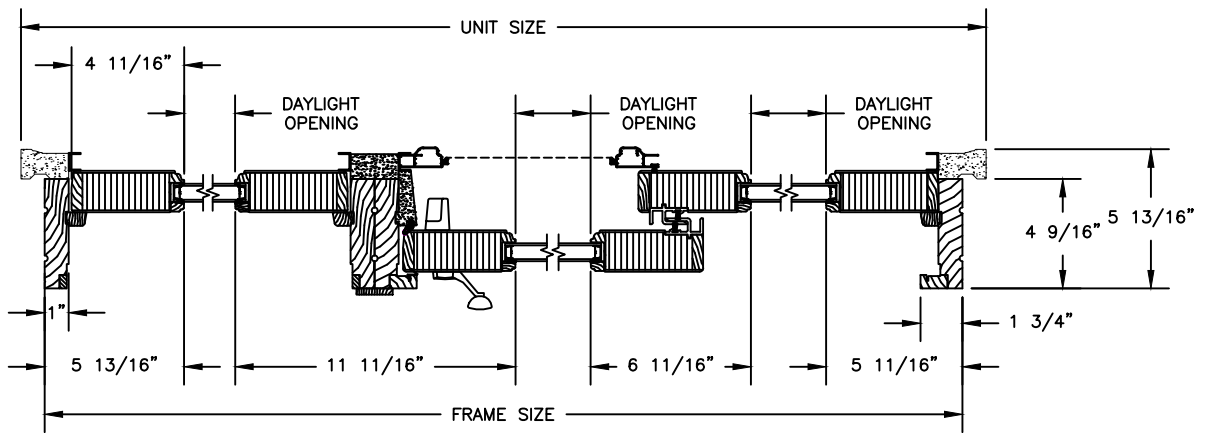

Pinnacle Series

PRIMED PATIO DOOR - FRENCH SLIDER

SECTION DETAILS

SCALE: 3" = 1'-0"

NOTES:

THE ABOVE WALL SECTIONS REPRESENT TYPICAL WALL CONDITIONS, THESE DETAILS ARE NOT INTENDED AS INSTALLATION INSTRUCTIONS. PLEASE REFER TO THE INSTALLATION INSTRUCTIONS PROVIDED WITH THE PURCHASED UNITS.

Pinnacle Series

PRIMED PATIO DOOR - FRENCH SLIDER

SECTION DETAILS

SCALE: 1 1/2" = 1'-0"

OPERATING HEAD JAMB & SILL

STATIONARY HEAD JAMB & SILL

OPERATING UNIT WITH STATIONARY UNIT

QUAD UNIT

NOTES:

THE ABOVE WALL SECTIONS REPRESENT TYPICAL WALL CONDITIONS, THESE DETAILS ARE NOT INTENDED AS INSTALLATION INSTRUCTIONS. PLEASE REFER TO THE INSTALLATION INSTRUCTIONS PROVIDED WITH THE PURCHASED UNITS.

SECTION DETAILS : CONSTRUCTION

SCALE: 1 1/2" = 1'-0"

HEAD JAMB & SILL
2 X 4 FRAME WITH BRICK VENEER

JAMBS
2 X 4 FRAME WITH BRICK VENEER

HEAD JAMB & SILL
8" CONCRETE BLOCK WALL
WITH BRICK VENEER

JAMBS
8" CONCRETE BLOCK WALL
WITH BRICK VENEER