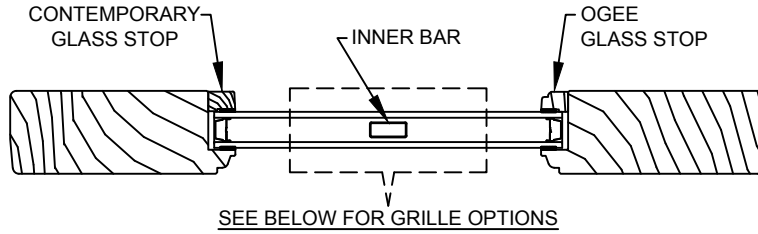

VERTICAL MULLION
STATIONARY/OPERATOR

VERTICAL MULLION
STATIONARY/STATIONARY

Pinnacle Series

PRIMED PATIO DOOR - FRENCH SLIDER

SECTION DETAILS : GLASS STOP & DIVIDED LITE OPTIONS

SCALE: 3" = 1'-0"

AVAILABLE STYLES

-  - PUTTY
-  - OGEE
-  - CONTEMPORARY

	5/8" WDL WITH INNER BAR	7/8" WDL WITH INNERBAR	1 1/4" WDL WITH INNERBAR	2" WDL WITH INNERBAR
STANDARD INSULATING GLASS				
13/16" INNERGRILLE				
3/4" PROFILED INNERGRILLE				
1" PROFILED INNERGRILLE				
7/8" STICK & PERIMETER GRILLE				
1 1/4" STICK & PERIMETER GRILLE				