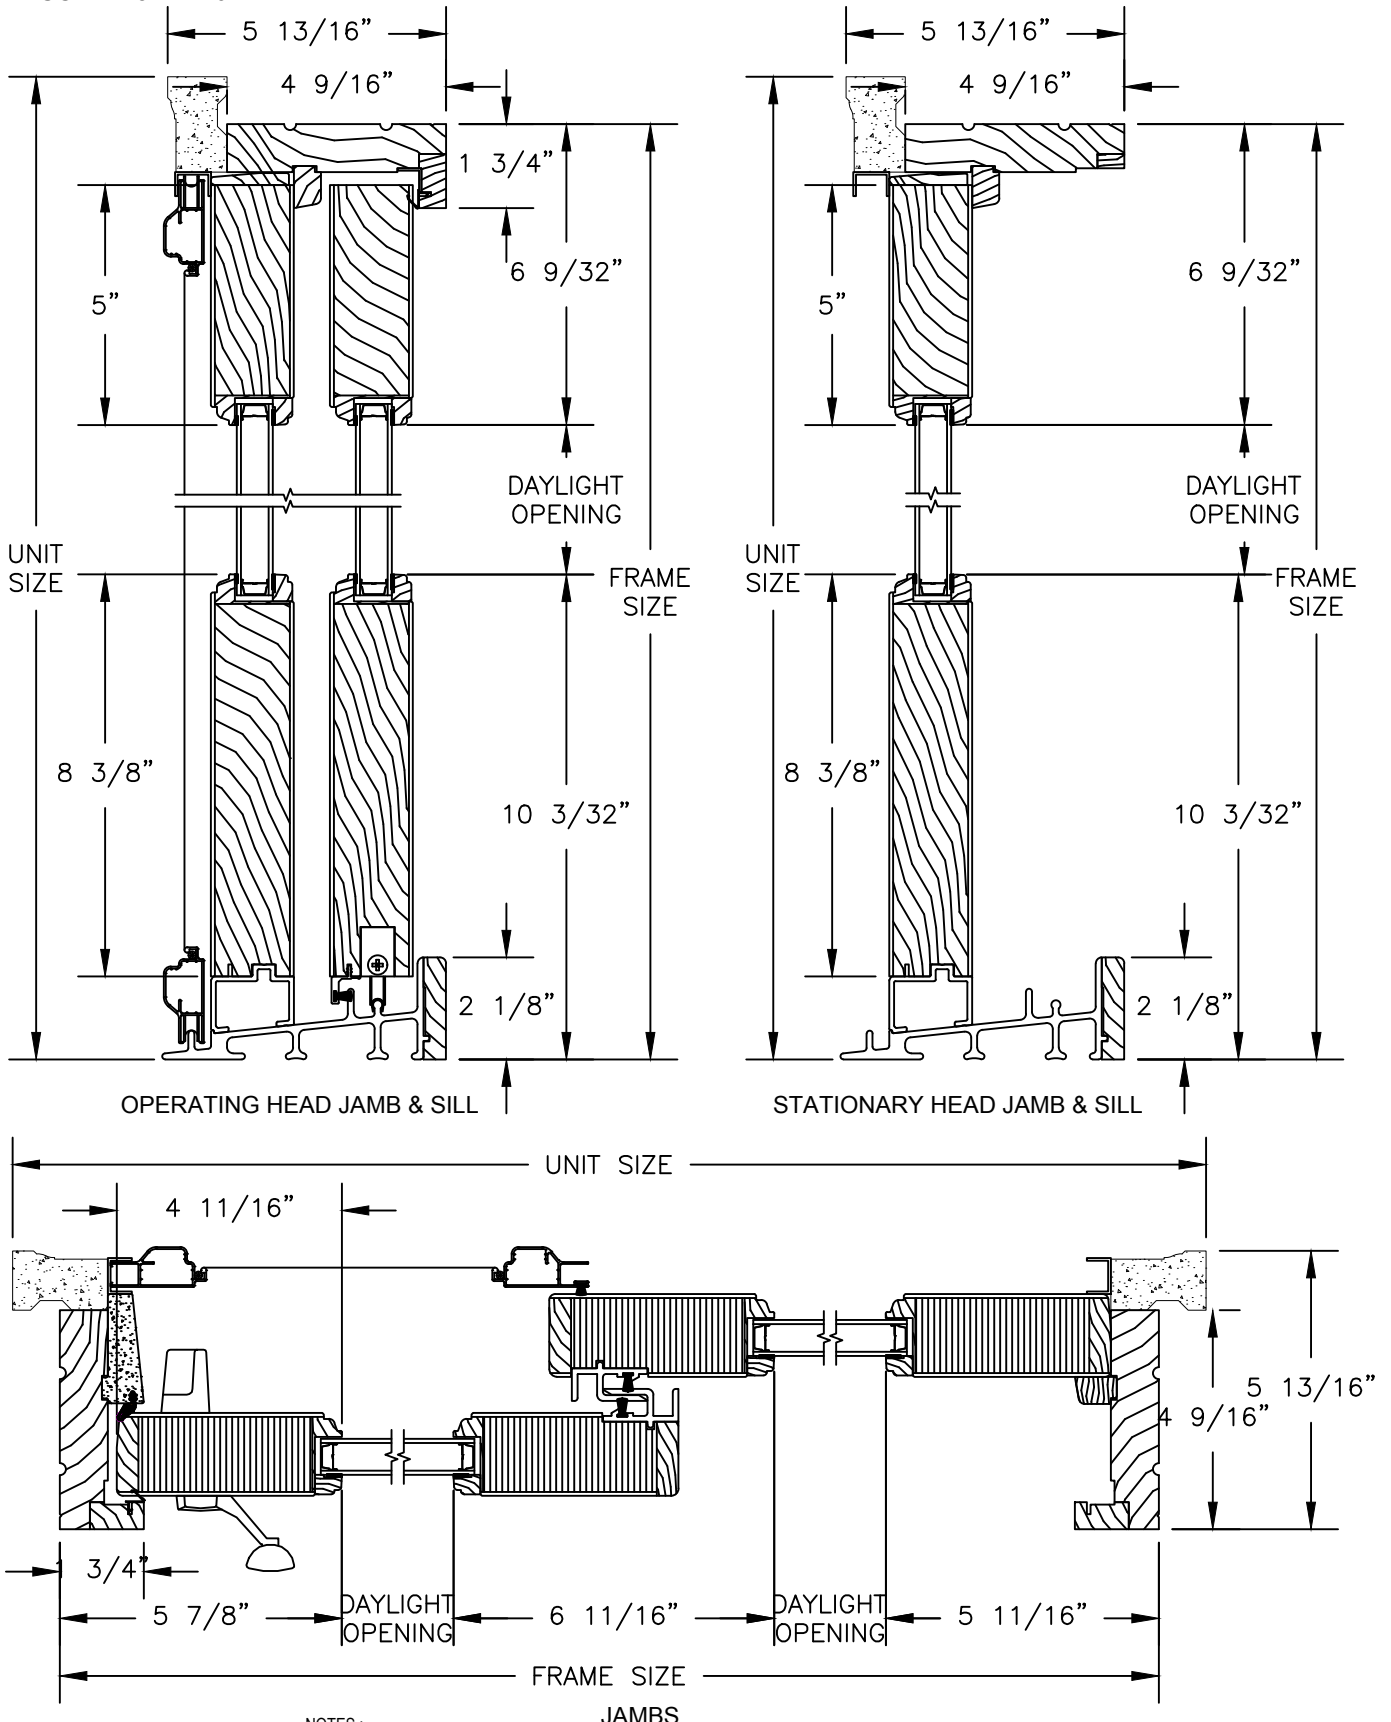

Pinnacle Series

PRIMED PATIO DOOR - FRENCH SLIDER

SECTION DETAILS

SCALE: 3" = 1'-0"

NOTES:

THE ABOVE WALL SECTIONS REPRESENT TYPICAL WALL CONDITIONS, THESE DETAILS ARE NOT INTENDED AS INSTALLATION INSTRUCTIONS. PLEASE REFER TO THE INSTALLATION INSTRUCTIONS PROVIDED WITH THE PURCHASED UNITS.

Pinnacle Series

PRIMED PATIO DOOR - FRENCH SLIDER

SECTION DETAILS

SCALE: 1 1/2" = 1'-0"

OPERATING HEAD JAMB & SILL

STATIONARY HEAD JAMB & SILL

OPERATING UNIT WITH STATIONARY UNIT

QUAD UNIT