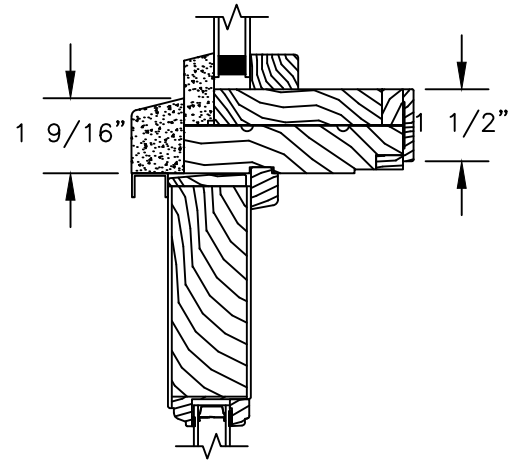

HEAD JAMB WITH
5 1/2" FLAT CASING

HEAD JAMB WITH
180 FLANGED BRICKMOULD

NOTES:
THE ABOVE WALL SECTIONS REPRESENT TYPICAL WALL CONDITIONS, THESE DETAILS ARE NOT INTENDED AS INSTALLATION INSTRUCTIONS. PLEASE REFER TO THE INSTALLATION INSTRUCTIONS PROVIDED WITH THE PURCHASED UNITS.

Pinnacle Series

PRIMED PATIO DOOR - FRENCH SLIDER

SECTION DETAILS : MULLIONS

SCALE: 3" = 1'-0"

HORIZONTAL MULLION
DIRECT SET/OPERATOR

HORIZONTAL MULLION
RADIUS/OPERATOR

HORIZONTAL MULLION WITH
2" SPREAD MULL
RADIUS/OPERATOR
ADDITIONAL WIDTHS INCLUDE:
1" - 5"

SECTION DETAILS : CONSTRUCTION

SCALE: 1 1/2" = 1'-0"

HEAD JAMB & SILL
2 X 4 FRAME WITH BRICK VENEER

JAMBS
2 X 4 FRAME WITH BRICK VENEER

HEAD JAMB & SILL
8" CONCRETE BLOCK WALL
WITH BRICK VENEER

JAMBS
8" CONCRETE BLOCK WALL
WITH BRICK VENEER