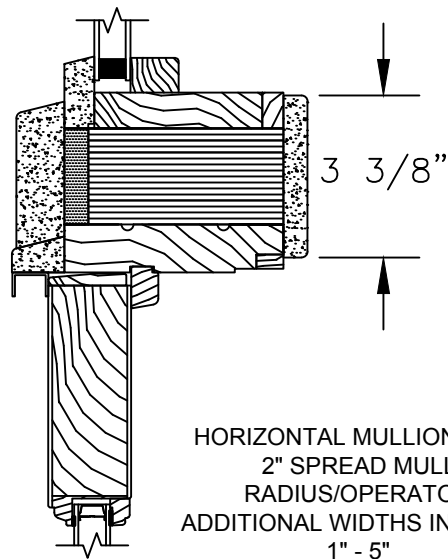

Pinnacle Series

PRIMED PATIO DOOR - FRENCH SLIDER

SECTION DETAILS : MULLIONS

SCALE: 3" = 1'-0"

HORIZONTAL MULLION
DIRECT SET/OPERATOR

HORIZONTAL MULLION
RADIUS/OPERATOR

HORIZONTAL MULLION WITH
2" SPREAD MULL
RADIUS/OPERATOR
ADDITIONAL WIDTHS INCLUDE:
1" - 5"