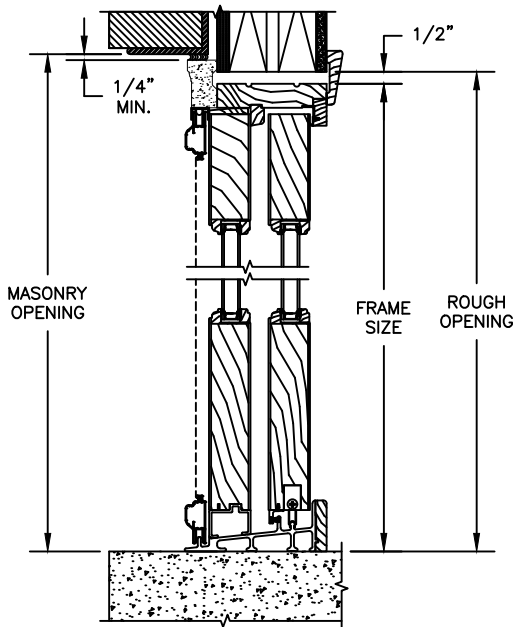

SECTION DETAILS : CONSTRUCTION

SCALE: 1 1/2" = 1'-0"

HEAD JAMB & SILL
2 X 4 FRAME WITH BRICK VENEER

JAMBS
2 X 4 FRAME WITH BRICK VENEER

HEAD JAMB & SILL
8" CONCRETE BLOCK WALL
WITH BRICK VENEER

JAMBS
8" CONCRETE BLOCK WALL
WITH BRICK VENEER