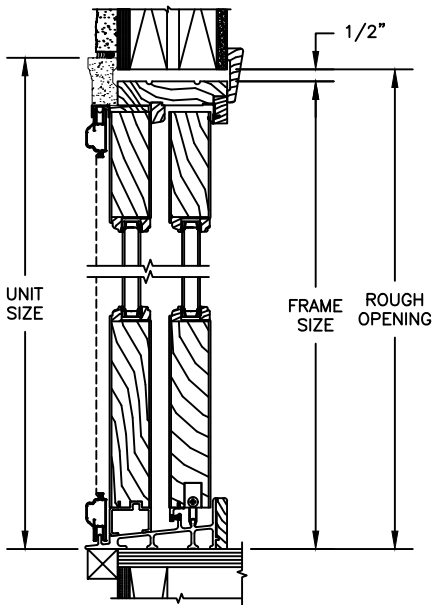

SECTION DETAILS : CONSTRUCTION

SCALE: 1 1/2" = 1'-0"

HEAD JAMB & SILL
2 X 4 FRAME WITH BRICK VENEER

JAMBS
2 X 4 FRAME WITH BRICK VENEER

HEAD JAMB & SILL
8" CONCRETE BLOCK WALL
WITH BRICK VENEER

JAMBS
8" CONCRETE BLOCK WALL
WITH BRICK VENEER

NOTES:
THE ABOVE WALL SECTIONS REPRESENT TYPICAL WALL CONDITIONS, THESE DETAILS ARE NOT INTENDED AS INSTALLATIONS INSTRUCTIONS. PLEASE REFER TO THE INSTALLATION INSTRUCTIONS PROVIDED WITH THE PURCHASED UNITS.

Pinnacle Series

PRIMED PATIO DOOR - FRENCH SLIDER

SECTION DETAILS : CONSTRUCTION

SCALE: 1 1/2" = 1'-0"

HEAD JAMB & SILL
2 X 6 FRAME WITH SIDING

JAMBS
2 X 6 FRAME WITH SIDING

HEAD JAMB & SILL
2 X 4 FRAME WITH STUCCO

JAMBS
2 X 4 FRAME WITH STUCCO

NOTES:
THE ABOVE WALL SECTIONS REPRESENT TYPICAL WALL CONDITIONS, THESE DETAILS ARE NOT INTENDED AS INSTALLATION INSTRUCTIONS. PLEASE REFER TO THE INSTALLATION INSTRUCTIONS PROVIDED WITH THE PURCHASED UNITS.