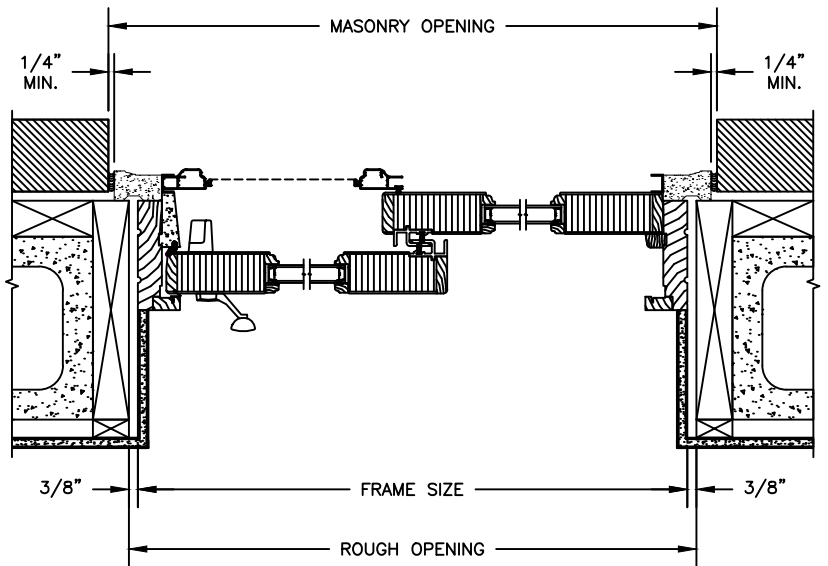

SECTION DETAILS : CONSTRUCTION

SCALE: 1 1/2" = 1'-0"

HEAD JAMB & SILL
2 X 4 FRAME WITH BRICK VENEER

JAMBS
2 X 4 FRAME WITH BRICK VENEER

HEAD JAMB & SILL
8" CONCRETE BLOCK WALL
WITH BRICK VENEER

JAMBS
8" CONCRETE BLOCK WALL
WITH BRICK VENEER

NOTES:
THE ABOVE WALL SECTIONS REPRESENT TYPICAL WALL CONDITIONS, THESE DETAILS ARE NOT INTENDED AS INSTALLATIONS INSTRUCTIONS. PLEASE REFER TO THE INSTALLATION INSTRUCTIONS PROVIDED WITH THE PURCHASED UNITS.