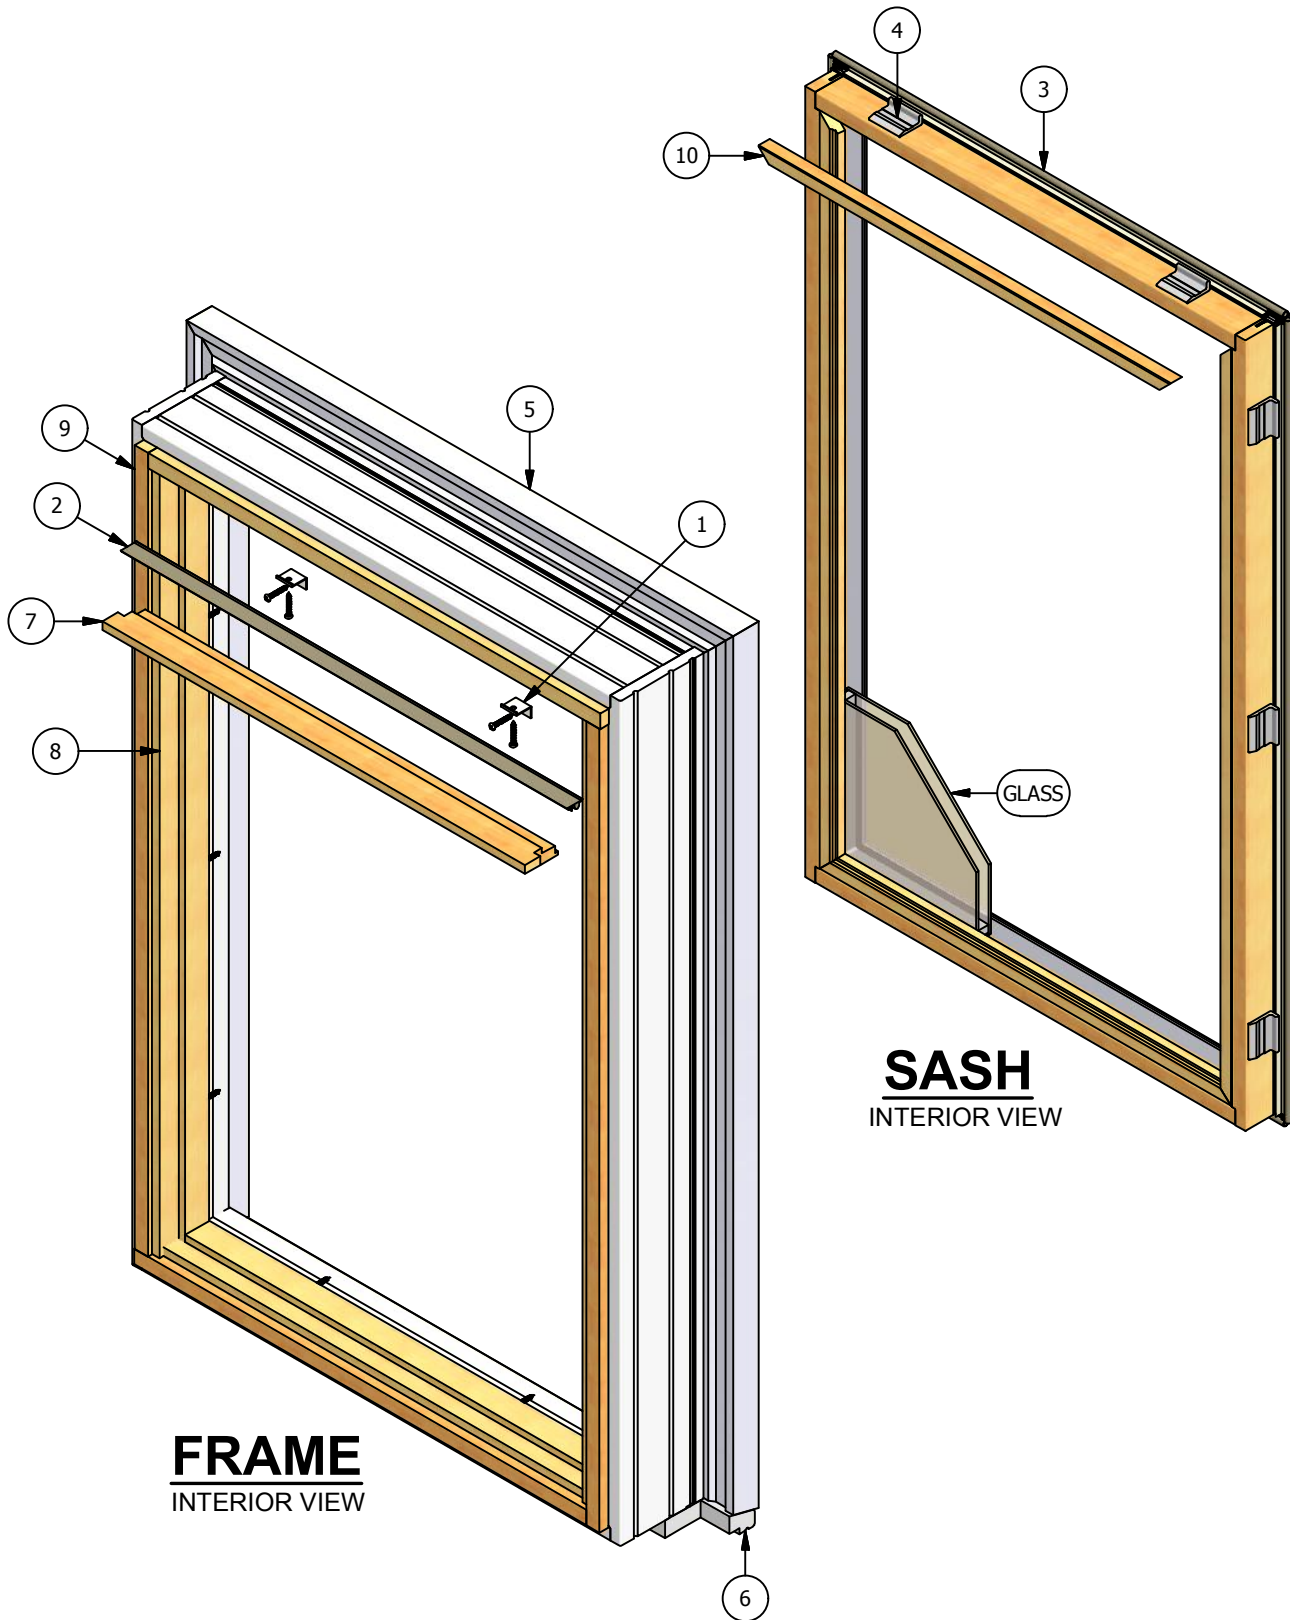

WINDSOR
WINDOWS & DOORS
A Woodgrain Millwork Company

Legend Series Casement (Picture) Parts Identification

Legend Series Casement (Picture) Parts Identification

Image	Item #	Description	Color / Finish / Size	Spec	Old	New SAP
	1	Stationary Connector Frame Stationary Connector Screws #6 x 1" Screw Sash Stationary Connector Screws #8 x 3/4" Screw			2380991	10053220
	2	Frame Weatherstrip (All Four Sides)			531106	10115706
	3	Blub Weatherstrip (Head & Sides)			531024	10055551
	4	Stationary Shim			478081	10053255
	5	Exterior Casing (Head & Sides) (See Accessory section for other options)	14' Lineal Length		2390003	10053119
	6	Subsill (See Accessory Section for other options)	14' Lineal Length		2390020	10053228