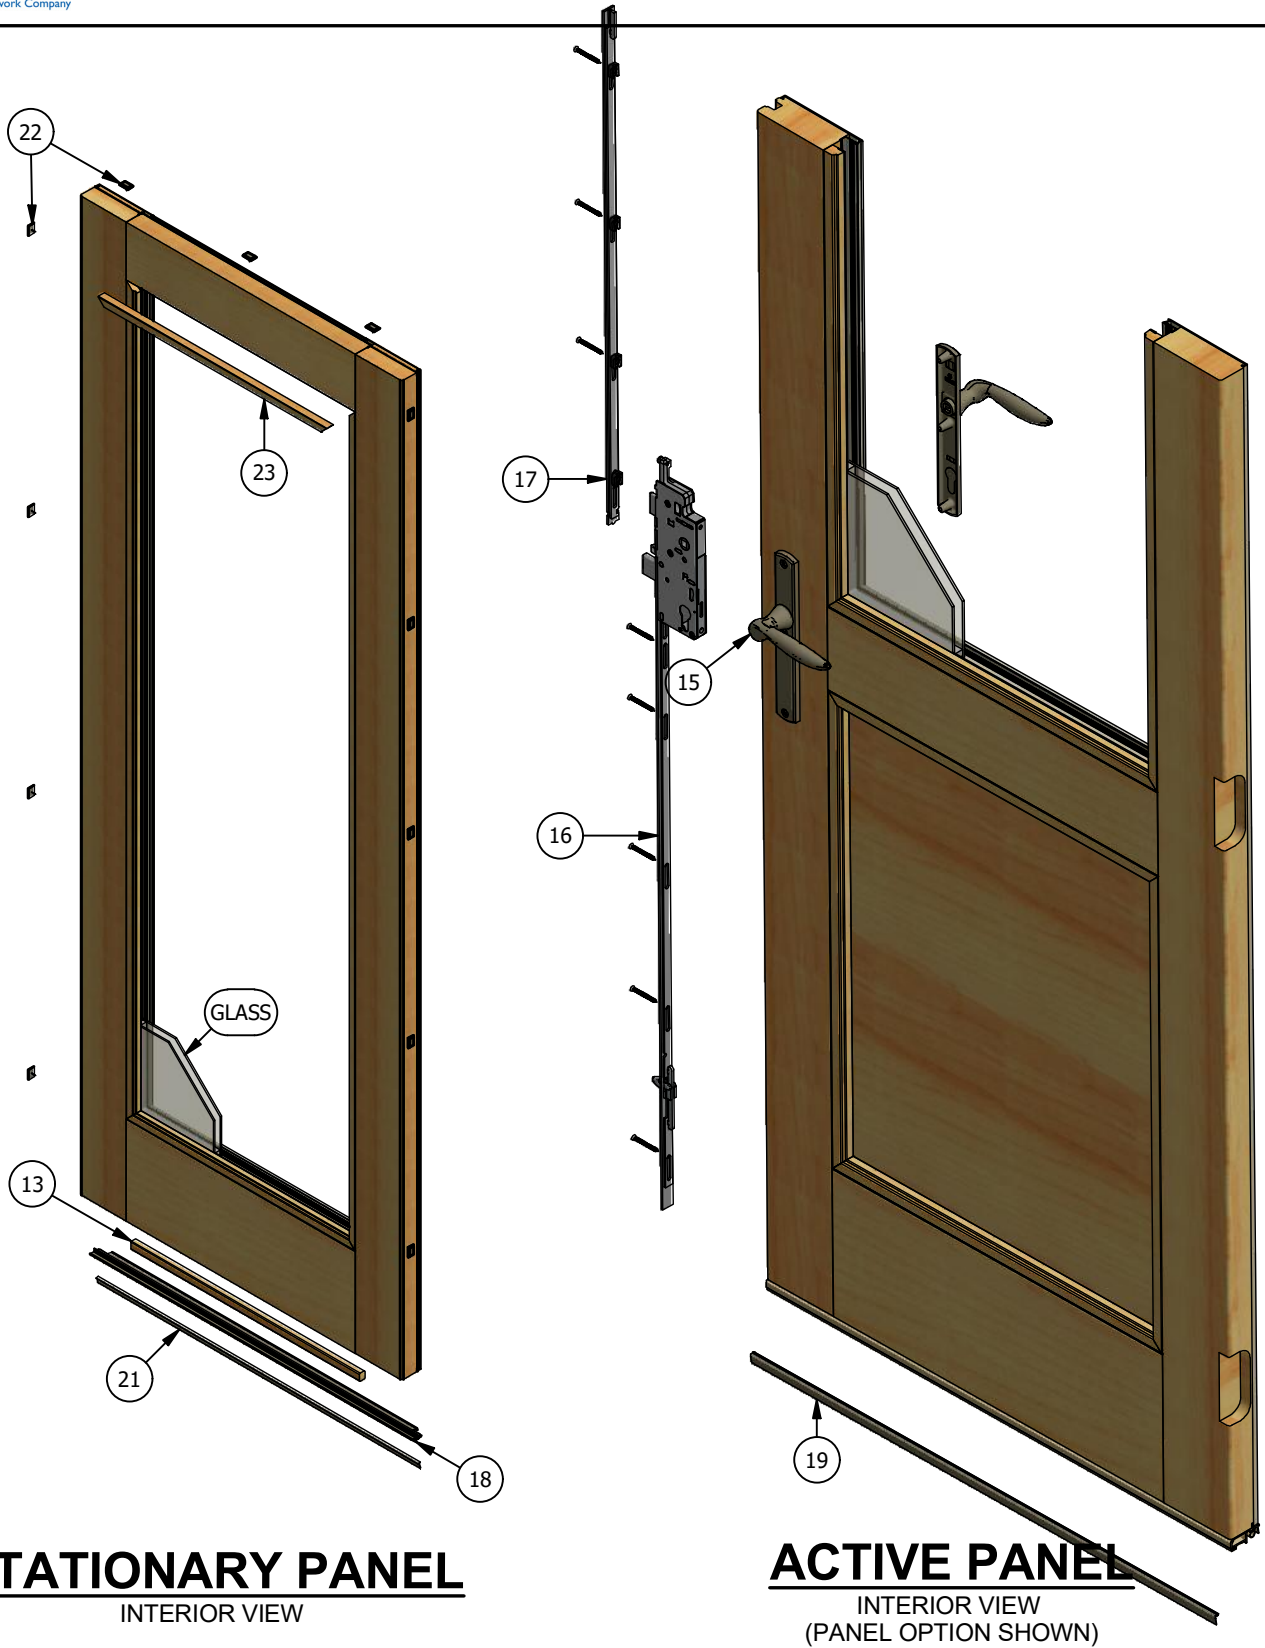

# Legend HBR Series Inswing Patio Door (Stat-Active) Parts Identification

**STATIONARY PANEL**  
INTERIOR VIEW

**ACTIVE PANEL**  
INTERIOR VIEW  
(PANEL OPTION SHOWN)