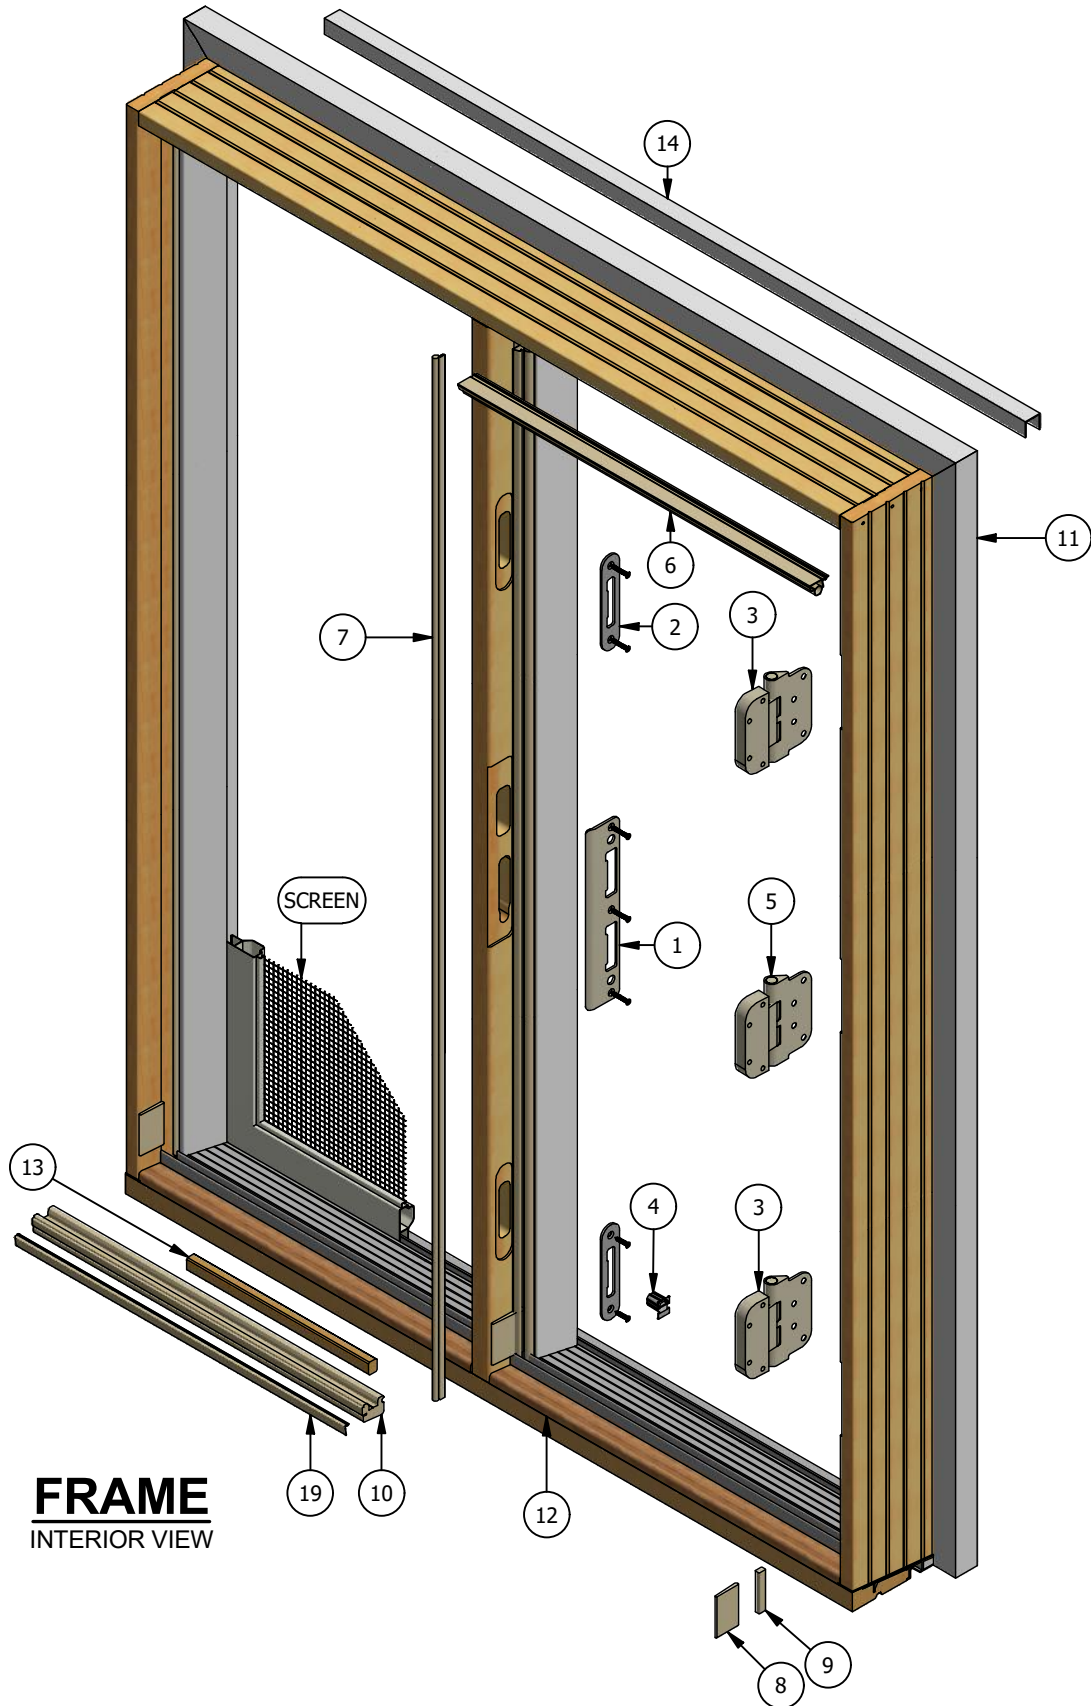

Legend HBR Series Inswing Patio Door (Stat-Active) Parts Identification