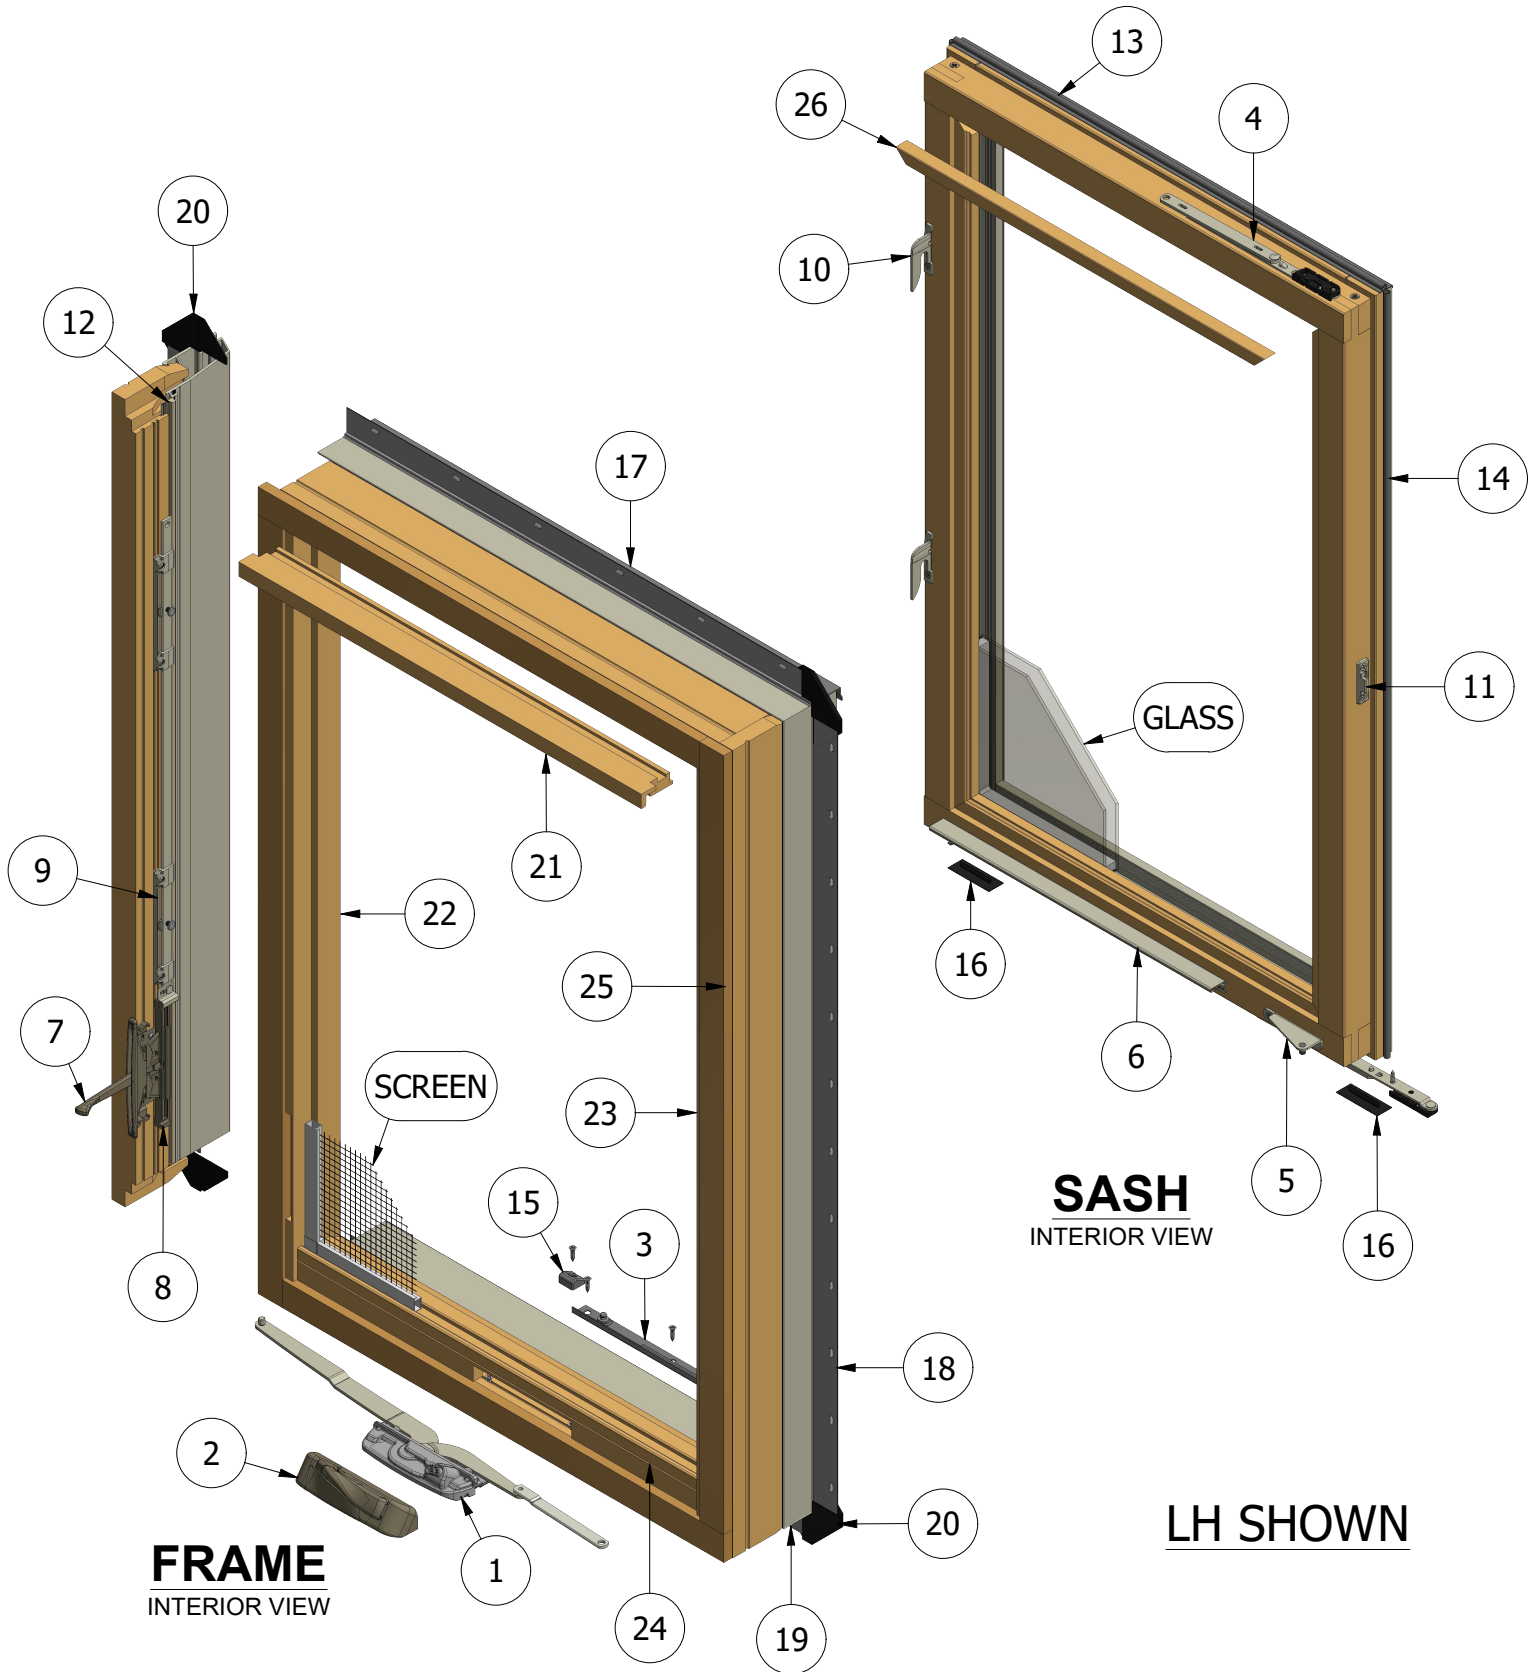

Pinnacle Select Series Clad Casement (Operator) Parts Identification

Pinnacle Select Series Clad Casement (Operator) Parts Identification

Image	Item #	Description	Color / Finish / Size	Spec	Old	New SAP
	1	Dual Arm Operator (LH Shown) Used on 24-42 Sizes	Standard	LH	542019	10052934
			Standard	RH	542119	10052936
			Seacoast	LH	542130	10053131
			Seacoast	RH	542131	10053409
		Dyad Operator (LH Shown) Used on 18-23 Sizes	Standard	LH	542021	10052863
				RH	542121	10052877
				LH	542132	10053274
				RH	542133	10053179
		Operator Screws #8 x 7/8" Screw (Qty.4)	Standard	508150	10053396	
				Seacoast	518150	10053400
	2	Traditional Crank Handle & Crank Cover (LH Shown) (April '06 - Current) For Dyad Operator, Use Opposite Handing	Matte Black (After 10/7/16)	LH	553015	10117053
			Black (10/7/16 & Prior)	LH	552015	10055570
			Bronze	LH	552014	10117040
			Champagne	LH	552013	10117048
			Brass	LH	552018	10117050
			Satin Nickel	LH	552017	10117037
			White	LH	552012	10117033
			Oil Rubbed Bronze	LH	552016	10117049
			Faux Bronze	LH	552019	10117041
			Matte Black (After 10/7/16)	RH	553115	10117046
			Black (10/7/16 & Prior)	RH	552115	10056275
			Bronze	RH	552114	10117042
			Champagne	RH	552113	10117051
			Brass	RH	552118	10117043
			Satin Nickel	RH	552117	10117052
			White	RH	552112	10117035
			Oil Rubbed Bronze	RH	552116	10117038
			Faux Bronze	RH	552119	10117034