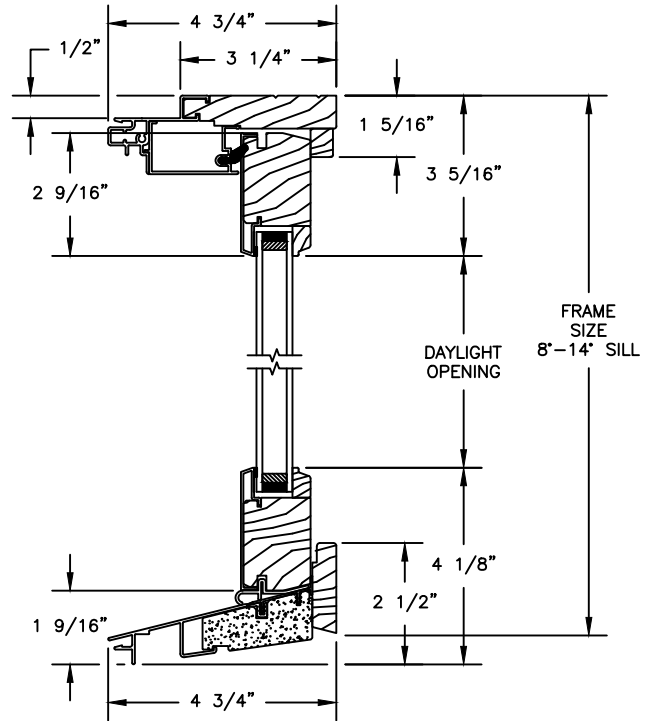

Revive Series

CLAD DOUBLE HUNG

SECTION DETAILS : OPERATING
 SCALE: 3" = 1'-0"

OPERATING

HEAD JAMB & SILL
 (0° TO 7° SILL OPTION)

HEAD JAMB & SILL
 (8° TO 14° SILL OPTION)

JAMBS

Revive Series

CLAD DOUBLE HUNG

SECTION DETAILS : PICTURE
 SCALE: 3" = 1'-0"

PICTURE

HEAD JAMB & SILL
 (0° TO 7° SILL OPTION)

HEAD JAMB & SILL
 (8° TO 14° SILL OPTION)

JAMBS

Revive Series

CLAD DOUBLE HUNG

SECTION DETAILS : MULLIONS

SCALE: 3" = 1'-0"

HORIZONTAL MULLION
TRANSOM/OPERATOR

VERTICAL MULLION
OPERATOR/PICTURE

VERTICAL MULLION
OPERATOR/OPERATOR

Revive Series

HYBRID DOUBLE HUNG

SECTION DETAILS : CLAD FRAME WITH CELLULAR PVC SASH
 SCALE: 3" = 1'-0"