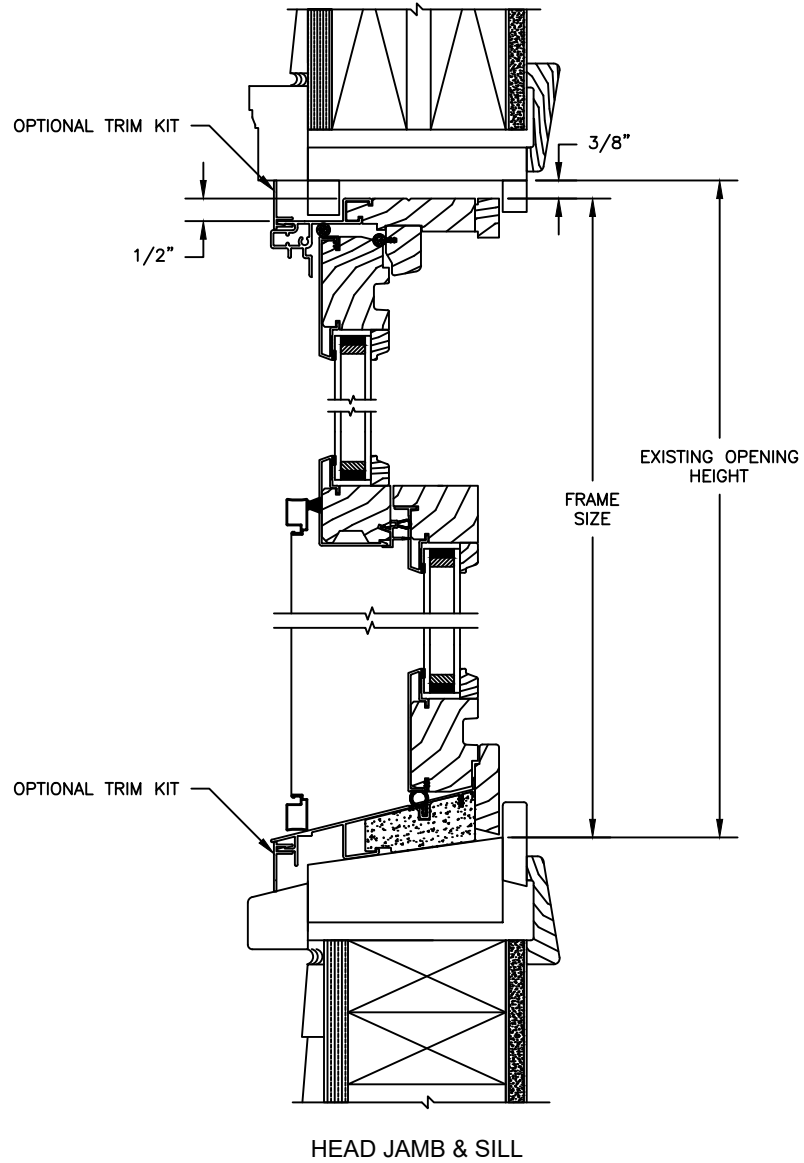

NOTE:

* ALL WDL OPTIONS CAN BE ORDERED WITH OR WITHOUT INNER BAR

* PERIMETER GRILLES ONLY AVAILABLE IN THE 7/8" AND 1 1/4" OGEE STYLE GLASS STOP (SEE DETAIL: A)

Revive Series

HYBRID DOUBLE HUNG

SECTION DETAILS :CELLULAR PVC SASH DIVIDED LITE OPTIONS
 SCALE: 3" = 1'-0"

AVAILABLE STYLES

-  - PUTTY
-  - OGEE

SEE BELOW FOR GRILLE OPTIONS

NOTE:
 * ALL WDL OPTIONS CAN BE ORDERED WITH OR WITHOUT INNER BAR

Revive Series

CLAD DOUBLE HUNG

SECTION DETAILS : CONSTRUCTION
SCALE: 3" = 1'-0"

Revive Series

HYBRID DOUBLE HUNG

SECTION DETAILS : CONSTRUCTION
SCALE: 3" = 1'-0"

HEAD JAMB & SILL

JAMBS