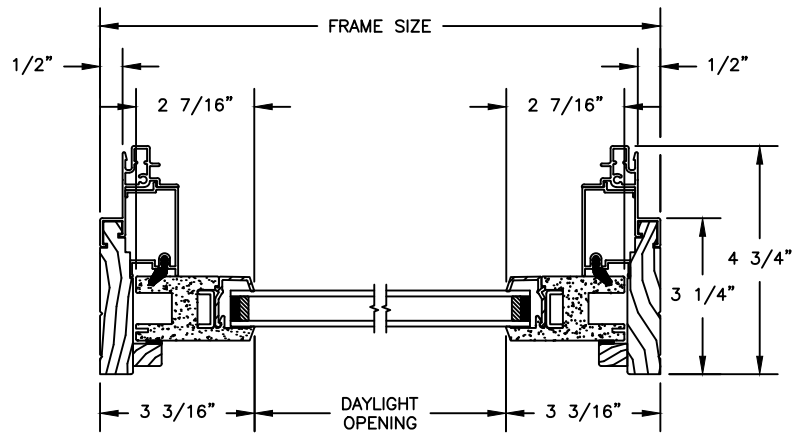

Revive Series

HYBRID DOUBLE HUNG

SECTION DETAILS : CLAD FRAME WITH CELLULAR PVC SASH
SCALE: 3" = 1'-0"

PICTURE

JAMBS