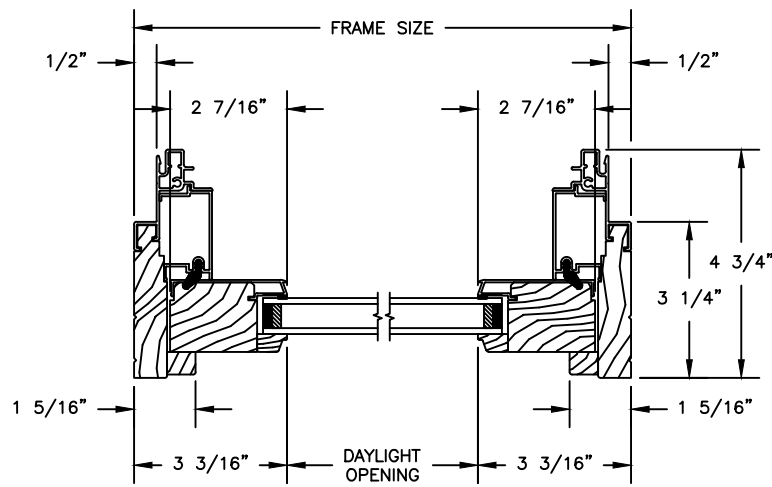

CLAD DOUBLE HUNG

SECTION DETAILS : PICTURE
 SCALE: 3" = 1'-0"

PICTURE

HEAD JAMB & SILL
 (0° TO 7° SILL OPTION)

HEAD JAMB & SILL
 (8° TO 14° SILL OPTION)

JAMBS

Revive Series

CLAD DOUBLE HUNG

SECTION DETAILS : MULLIONS

SCALE: 3" = 1'-0"

HORIZONTAL MULLION
TRANSOM/OPERATOR

VERTICAL MULLION
OPERATOR/PICTURE

VERTICAL MULLION
OPERATOR/OPERATOR

Revive Series

HYBRID DOUBLE HUNG

SECTION DETAILS : CLAD FRAME WITH CELLULAR PVC SASH
 SCALE: 3" = 1'-0"