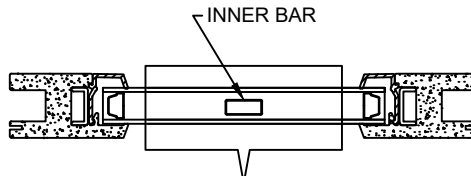

Revive Series

CLAD DOUBLE HUNG

SECTION DETAILS : CLAD DIVIDED LITE OPTIONS

SCALE: 3" = 1'-0"

AVAILABLE STYLES

-  - PUTTY
-  - OGEE
-  - CONTEMPORARY

	5/8" WDL WITH INNER BAR	7/8" WDL WITH INNERBAR	1 1/4" WDL WITH INNERBAR	2" WDL WITH INNERBAR
STANDARD INSULATING GLASS				
13/16" INNERGRILLE				
3/4" PROFILED INNERGRILLE				
1" PROFILED INNERGRILLE				
7/8" STICK GRILLE				
1 1/4" STICK GRILLE				

NOTE:

* ALL WDL OPTIONS CAN BE ORDERED WITH OR WITHOUT INNER BAR

* PERIMETER GRILLES ONLY AVAILABLE IN THE 7/8" AND 1 1/4" OGEE STYLE GLASS STOP (SEE DETAIL: A)

Revive Series

HYBRID DOUBLE HUNG

SECTION DETAILS :CELLULAR PVC SASH DIVIDED LITE OPTIONS
 SCALE: 3" = 1'-0"

AVAILABLE STYLES

-  - PUTTY
-  - OGEE

SEE BELOW FOR GRILLE OPTIONS

NOTE:
 * ALL WDL OPTIONS CAN BE ORDERED WITH OR WITHOUT INNER BAR

Revive Series

CLAD DOUBLE HUNG

SECTION DETAILS : CONSTRUCTION
SCALE: 3" = 1'-0"