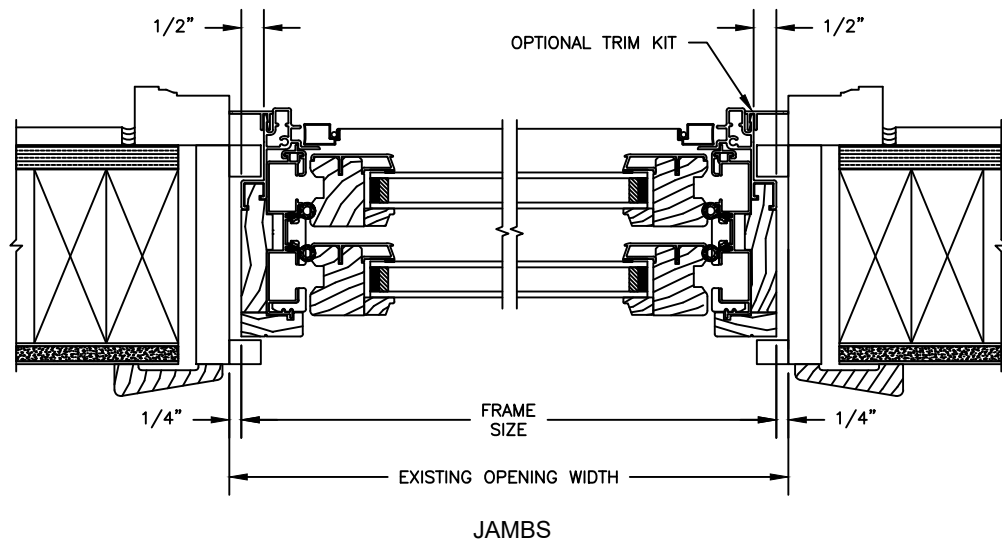

AVAILABLE STYLES

-  - PUTTY
-  - OGEE

SEE BELOW FOR GRILLE OPTIONS

NOTE:
 * ALL WDL OPTIONS CAN BE ORDERED WITH OR WITHOUT INNER BAR

Revive Series

CLAD DOUBLE HUNG

SECTION DETAILS : CONSTRUCTION
SCALE: 3" = 1'-0"

Revive Series

HYBRID DOUBLE HUNG

SECTION DETAILS : CONSTRUCTION
SCALE: 3" = 1'-0"

HEAD JAMB & SILL

JAMBS