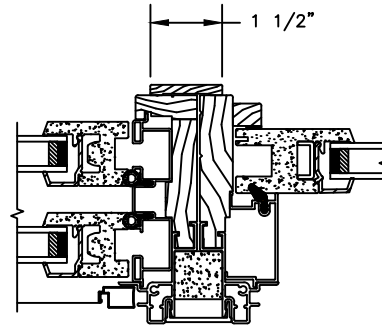

HEAD JAMB & SILL
 (0° TO 7° SILL OPTION)

HEAD JAMB & SILL
 (8° TO 14° SILL OPTION)

JAMBS

Revive Series

HYBRID DOUBLE HUNG

SECTION DETAILS : CLAD FRAME WITH CELLULAR PVC SASH
 SCALE: 3" = 1'-0"

PICTURE

HEAD JAMB & SILL
 (0° TO 7° SILL OPTION)

HEAD JAMB & SILL
 (8° TO 14° SILL OPTION)

JAMBS

Revive Series

HYBRID DOUBLE HUNG

SECTION DETAILS : MULLIONS
SCALE: 3" = 1'-0"

HORIZONTAL MULLION
TRANSOM/OPERATOR

VERTICAL MULLION
OPERATOR/PICTURE

VERTICAL MULLION
OPERATOR/OPERATOR

Revive Series

CLAD DOUBLE HUNG

SECTION DETAILS : CLAD DIVIDED LITE OPTIONS

SCALE: 3" = 1'-0"

AVAILABLE STYLES

-  - PUTTY
-  - OGEE
-  - CONTEMPORARY

	5/8" WDL WITH INNER BAR	7/8" WDL WITH INNERBAR	1 1/4" WDL WITH INNERBAR	2" WDL WITH INNERBAR
STANDARD INSULATING GLASS				
13/16" INNERGRILLE				
3/4" PROFILED INNERGRILLE				
1" PROFILED INNERGRILLE				
7/8" STICK GRILLE				
1 1/4" STICK GRILLE				