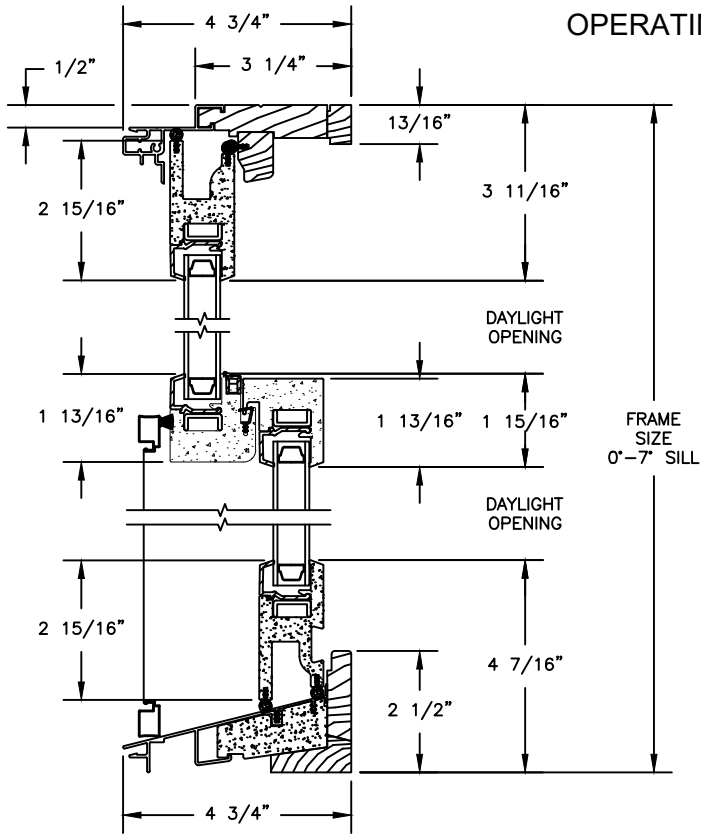

SECTION DETAILS : MULLIONS

SCALE: 3" = 1'-0"

HORIZONTAL MULLION
TRANSOM/OPERATOR

VERTICAL MULLION
OPERATOR/PICTURE

VERTICAL MULLION
OPERATOR/OPERATOR

Revive Series

HYBRID DOUBLE HUNG

SECTION DETAILS : CLAD FRAME WITH CELLULAR PVC SASH
 SCALE: 3" = 1'-0"