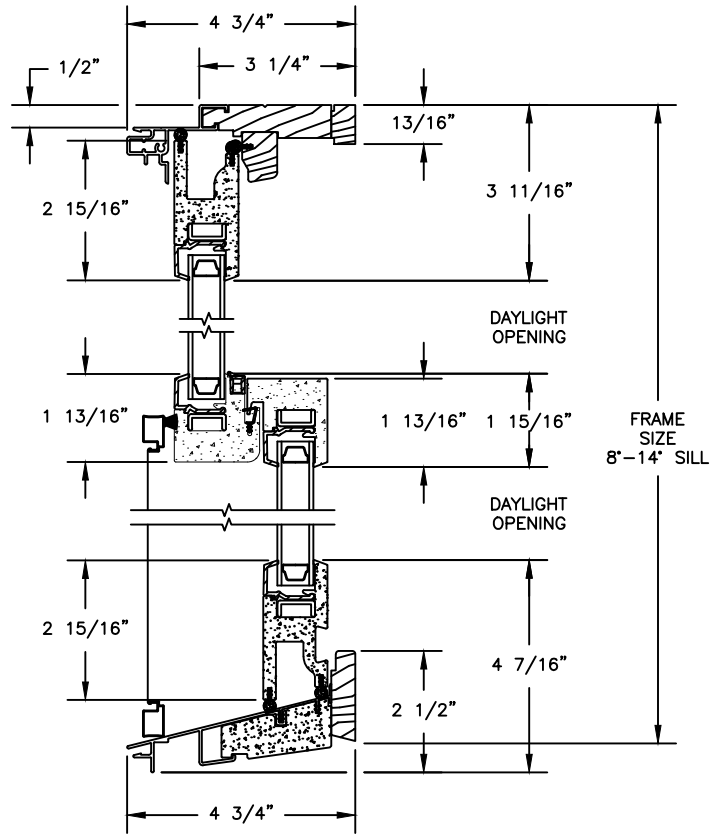

SECTION DETAILS : MULLIONS

SCALE: 3" = 1'-0"

HORIZONTAL MULLION
TRANSOM/OPERATOR

VERTICAL MULLION
OPERATOR/PICTURE

VERTICAL MULLION
OPERATOR/OPERATOR

Revive Series

HYBRID DOUBLE HUNG

SECTION DETAILS : CLAD FRAME WITH CELLULAR PVC SASH
 SCALE: 3" = 1'-0"

HEAD JAMB & SILL
 (0° TO 7° SILL OPTION)

HEAD JAMB & SILL
 (8° TO 14° SILL OPTION)

JAMBS

Revive Series

HYBRID DOUBLE HUNG

SECTION DETAILS : CLAD FRAME WITH CELLULAR PVC SASH
 SCALE: 3" = 1'-0"

PICTURE

HEAD JAMB & SILL
 (0° TO 7° SILL OPTION)