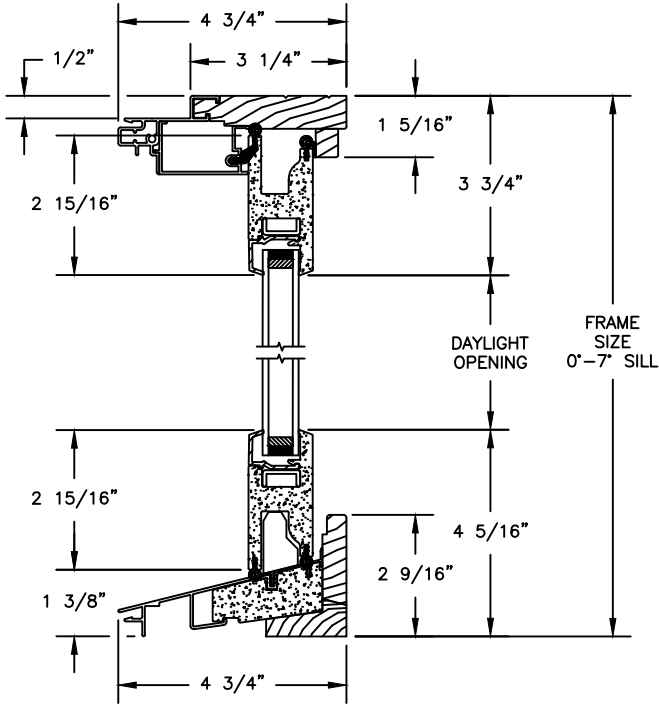

HEAD JAMB & SILL
 (0° TO 7° SILL OPTION)

HEAD JAMB & SILL
 (8° TO 14° SILL OPTION)

JAMBS

Revive Series

HYBRID DOUBLE HUNG

SECTION DETAILS : CLAD FRAME WITH CELLULAR PVC SASH
 SCALE: 3" = 1'-0"

PICTURE

HEAD JAMB & SILL
 (0° TO 7° SILL OPTION)