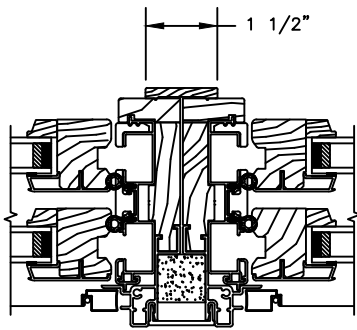

SECTION DETAILS : MULLIONS

SCALE: 3" = 1'-0"

HORIZONTAL MULLION
TRANSOM/OPERATOR

VERTICAL MULLION
OPERATOR/PICTURE

VERTICAL MULLION
OPERATOR/OPERATOR

Revive Series

HYBRID DOUBLE HUNG

SECTION DETAILS : CLAD FRAME WITH CELLULAR PVC SASH
 SCALE: 3" = 1'-0"

HEAD JAMB & SILL
 (0° TO 7° SILL OPTION)

HEAD JAMB & SILL
 (8° TO 14° SILL OPTION)

JAMBS

Revive Series

HYBRID DOUBLE HUNG

SECTION DETAILS : CLAD FRAME WITH CELLULAR PVC SASH
 SCALE: 3" = 1'-0"

PICTURE

HEAD JAMB & SILL
 (0° TO 7° SILL OPTION)