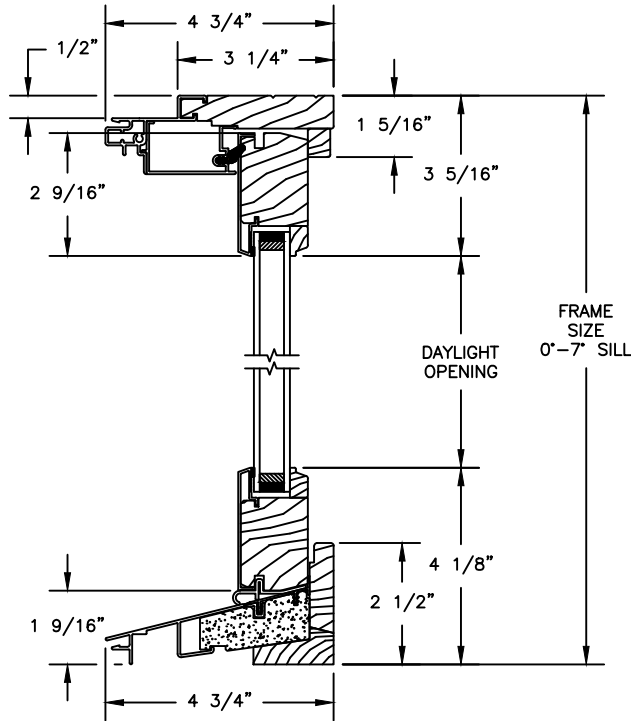

Revive Series

CLAD DOUBLE HUNG

SECTION DETAILS : OPERATING
 SCALE: 3" = 1'-0"

OPERATING

HEAD JAMB & SILL
 (0° TO 7° SILL OPTION)

HEAD JAMB & SILL
 (8° TO 14° SILL OPTION)

JAMBS

Revive Series

CLAD DOUBLE HUNG

SECTION DETAILS : PICTURE
 SCALE: 3" = 1'-0"

PICTURE

HEAD JAMB & SILL
 (0° TO 7° SILL OPTION)

HEAD JAMB & SILL
 (8° TO 14° SILL OPTION)

JAMBS

Revive Series

CLAD DOUBLE HUNG

SECTION DETAILS : MULLIONS

SCALE: 3" = 1'-0"

HORIZONTAL MULLION
TRANSOM/OPERATOR

VERTICAL MULLION
OPERATOR/PICTURE

VERTICAL MULLION
OPERATOR/OPERATOR

Revive Series

HYBRID DOUBLE HUNG

SECTION DETAILS : CLAD FRAME WITH CELLULAR PVC SASH
 SCALE: 3" = 1'-0"