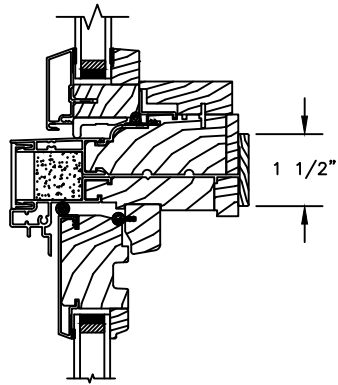

Revive Series

CLAD DOUBLE HUNG

SECTION DETAILS : OPERATING
 SCALE: 3" = 1'-0"

OPERATING

HEAD JAMB & SILL
 (0° TO 7° SILL OPTION)

HEAD JAMB & SILL
 (8° TO 14° SILL OPTION)

JAMBS

Revive Series

CLAD DOUBLE HUNG

SECTION DETAILS : PICTURE
 SCALE: 3" = 1'-0"

PICTURE

HEAD JAMB & SILL
 (0° TO 7° SILL OPTION)

HEAD JAMB & SILL
 (8° TO 14° SILL OPTION)

JAMBS

Revive Series

CLAD DOUBLE HUNG

SECTION DETAILS : MULLIONS

SCALE: 3" = 1'-0"

HORIZONTAL MULLION
TRANSOM/OPERATOR

VERTICAL MULLION
OPERATOR/PICTURE

VERTICAL MULLION
OPERATOR/OPERATOR

Revive Series

HYBRID DOUBLE HUNG

SECTION DETAILS : CLAD FRAME WITH CELLULAR PVC SASH
 SCALE: 3" = 1'-0"

HEAD JAMB & SILL
 (0° TO 7° SILL OPTION)

HEAD JAMB & SILL
 (8° TO 14° SILL OPTION)

JAMBS

Revive Series

HYBRID DOUBLE HUNG

SECTION DETAILS : CLAD FRAME WITH CELLULAR PVC SASH
 SCALE: 3" = 1'-0"

PICTURE

HEAD JAMB & SILL
 (0° TO 7° SILL OPTION)