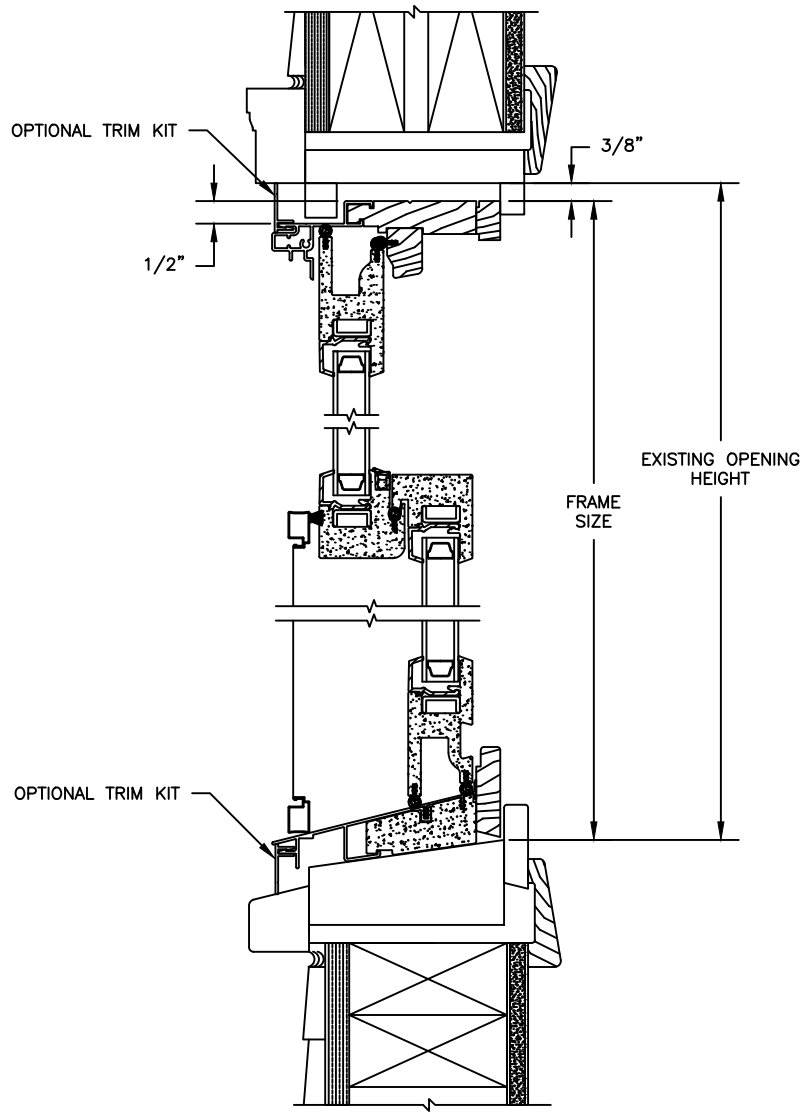

NOTE:

* ALL WDL OPTIONS CAN BE ORDERED WITH OR WITHOUT INNER BAR

* PERIMETER GRILLES ONLY AVAILABLE IN THE 7/8" AND 1 1/4" OGEE STYLE GLASS STOP (SEE DETAIL: A)

Revive Series

HYBRID DOUBLE HUNG

SECTION DETAILS :CELLULAR PVC SASH DIVIDED LITE OPTIONS
 SCALE: 3" = 1'-0"

AVAILABLE STYLES

-  - PUTTY
-  - OGEE

SEE BELOW FOR GRILLE OPTIONS

NOTE:
 * ALL WDL OPTIONS CAN BE ORDERED WITH OR WITHOUT INNER BAR

Revive Series

CLAD DOUBLE HUNG

SECTION DETAILS : CONSTRUCTION
SCALE: 3" = 1'-0"

Revive Series

HYBRID DOUBLE HUNG

SECTION DETAILS : CONSTRUCTION
SCALE: 3" = 1'-0"

HEAD JAMB & SILL

JAMBS