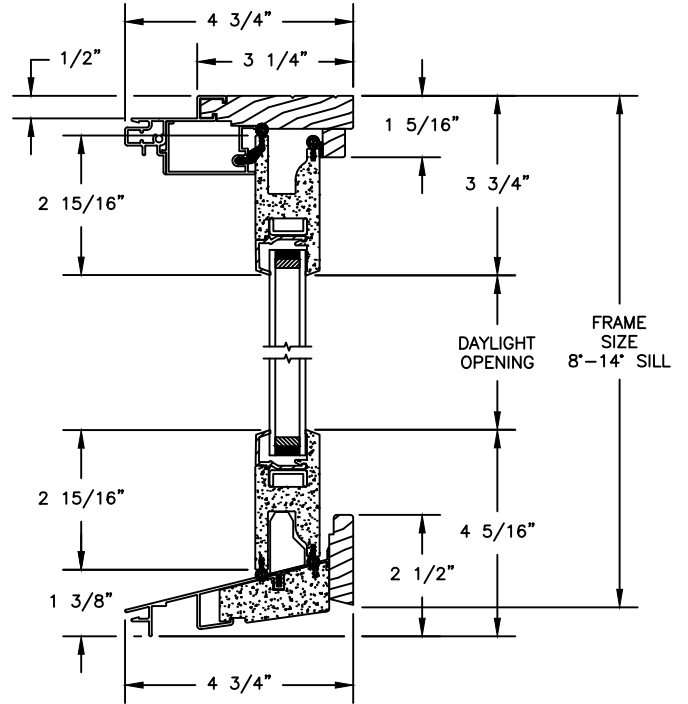

HEAD JAMB & SILL
 (0° TO 7° SILL OPTION)

HEAD JAMB & SILL
 (8° TO 14° SILL OPTION)

JAMBS

Revive Series

HYBRID DOUBLE HUNG

SECTION DETAILS : CLAD FRAME WITH CELLULAR PVC SASH
 SCALE: 3" = 1'-0"

PICTURE

HEAD JAMB & SILL
 (0° TO 7° SILL OPTION)