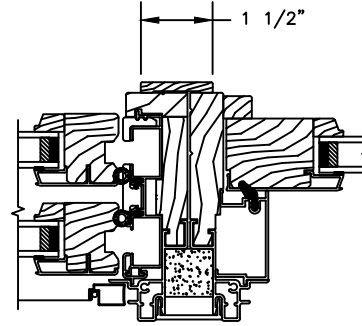

CLAD DOUBLE HUNG

SECTION DETAILS : PICTURE
 SCALE: 3" = 1'-0"

PICTURE

HEAD JAMB & SILL
 (0° TO 7° SILL OPTION)

HEAD JAMB & SILL
 (8° TO 14° SILL OPTION)

JAMBS

Revive Series

CLAD DOUBLE HUNG

SECTION DETAILS : MULLIONS

SCALE: 3" = 1'-0"

HORIZONTAL MULLION
TRANSOM/OPERATOR

VERTICAL MULLION
OPERATOR/PICTURE

VERTICAL MULLION
OPERATOR/OPERATOR

Revive Series

HYBRID DOUBLE HUNG

SECTION DETAILS : CLAD FRAME WITH CELLULAR PVC SASH
 SCALE: 3" = 1'-0"

HEAD JAMB & SILL
 (0° TO 7° SILL OPTION)

HEAD JAMB & SILL
 (8° TO 14° SILL OPTION)

JAMBS

Revive Series

HYBRID DOUBLE HUNG

SECTION DETAILS : CLAD FRAME WITH CELLULAR PVC SASH
 SCALE: 3" = 1'-0"

PICTURE

HEAD JAMB & SILL
 (0° TO 7° SILL OPTION)