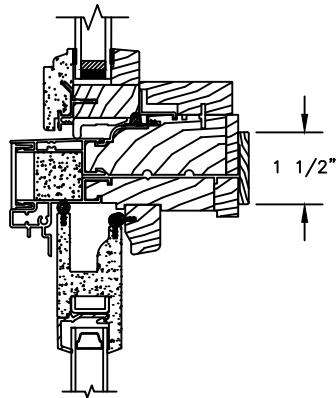

HEAD JAMB & SILL
 (0° TO 7° SILL OPTION)

HEAD JAMB & SILL
 (8° TO 14° SILL OPTION)

JAMBS

Revive Series

HYBRID DOUBLE HUNG

SECTION DETAILS : CLAD FRAME WITH CELLULAR PVC SASH
 SCALE: 3" = 1'-0"

PICTURE

HEAD JAMB & SILL
 (0° TO 7° SILL OPTION)

HEAD JAMB & SILL
 (8° TO 14° SILL OPTION)

JAMBS

Revive Series

HYBRID DOUBLE HUNG

SECTION DETAILS : MULLIONS
SCALE: 3" = 1'-0"

HORIZONTAL MULLION
TRANSOM/OPERATOR

VERTICAL MULLION
OPERATOR/PICTURE

VERTICAL MULLION
OPERATOR/OPERATOR

Revive Series

CLAD DOUBLE HUNG

SECTION DETAILS : CLAD DIVIDED LITE OPTIONS

SCALE: 3" = 1'-0"

AVAILABLE STYLES

-  - PUTTY
-  - OGEE
-  - CONTEMPORARY

	5/8" WDL WITH INNER BAR	7/8" WDL WITH INNERBAR	1 1/4" WDL WITH INNERBAR	2" WDL WITH INNERBAR
STANDARD INSULATING GLASS				
13/16" INNERGRILLE				
3/4" PROFILED INNERGRILLE				
1" PROFILED INNERGRILLE				
7/8" STICK GRILLE				
1 1/4" STICK GRILLE				