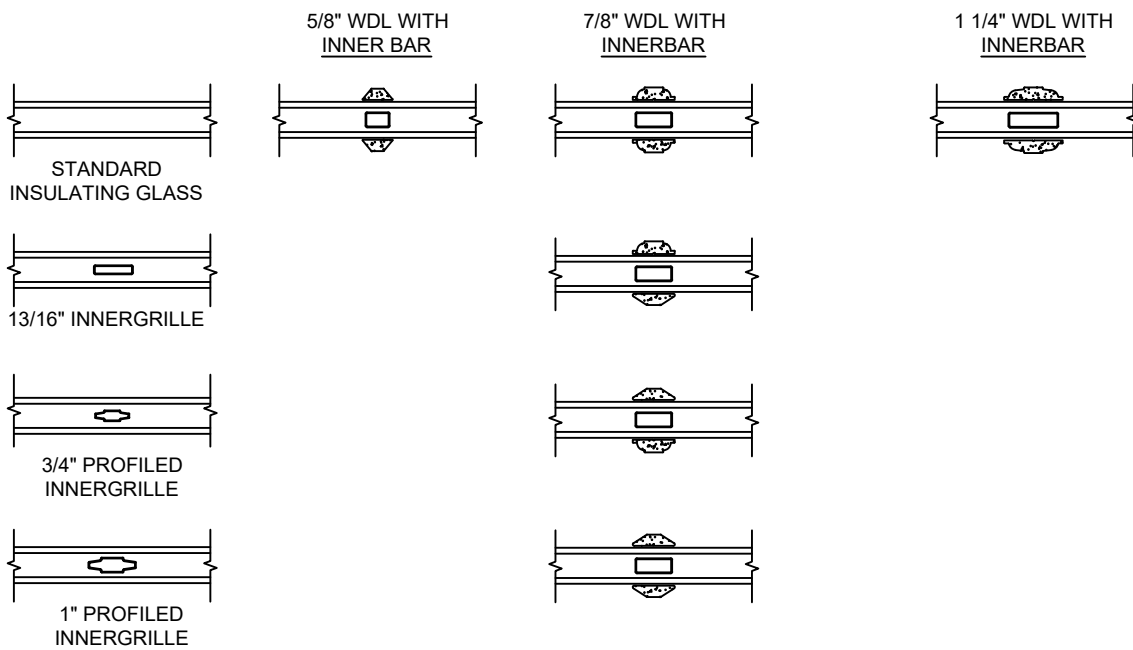

NOTE:

* ALL WDL OPTIONS CAN BE ORDERED WITH OR WITHOUT INNER BAR

* PERIMETER GRILLES ONLY AVAILABLE IN THE 7/8" AND 1 1/4" OGEE STYLE GLASS STOP (SEE DETAIL: A)

Revive Series

HYBRID DOUBLE HUNG

SECTION DETAILS :CELLULAR PVC SASH DIVIDED LITE OPTIONS
 SCALE: 3" = 1'-0"

AVAILABLE STYLES

-  - PUTTY
-  - OGEE

SEE BELOW FOR GRILLE OPTIONS

NOTE:
 * ALL WDL OPTIONS CAN BE ORDERED WITH OR WITHOUT INNER BAR

Revive Series

CLAD DOUBLE HUNG

SECTION DETAILS : CONSTRUCTION
SCALE: 3" = 1'-0"

Revive Series

HYBRID DOUBLE HUNG

SECTION DETAILS : CONSTRUCTION
SCALE: 3" = 1'-0"

HEAD JAMB & SILL

JAMBS