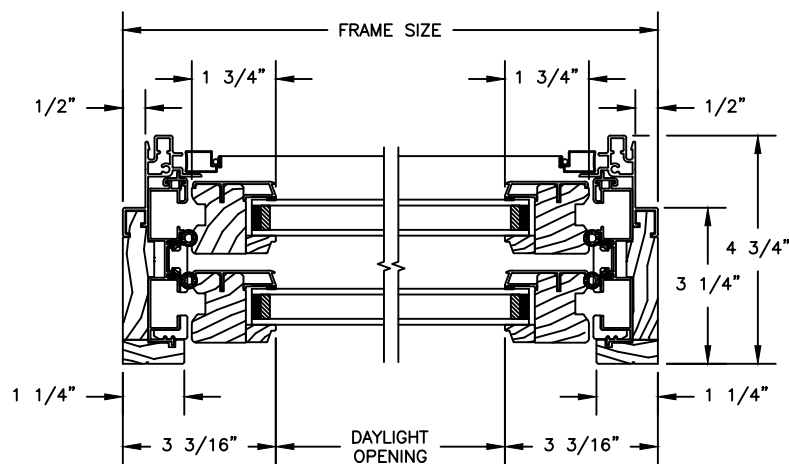

Revive Series

CLAD DOUBLE HUNG

SECTION DETAILS : OPERATING
 SCALE: 3" = 1'-0"

OPERATING

HEAD JAMB & SILL
 (0° TO 7° SILL OPTION)

HEAD JAMB & SILL
 (8° TO 14° SILL OPTION)

JAMBS

Revive Series

CLAD DOUBLE HUNG

SECTION DETAILS : PICTURE
 SCALE: 3" = 1'-0"

PICTURE

HEAD JAMB & SILL
 (0° TO 7° SILL OPTION)

HEAD JAMB & SILL
 (8° TO 14° SILL OPTION)

JAMBS

Revive Series

CLAD DOUBLE HUNG

SECTION DETAILS : MULLIONS

SCALE: 3" = 1'-0"

HORIZONTAL MULLION
TRANSOM/OPERATOR

VERTICAL MULLION
OPERATOR/PICTURE

VERTICAL MULLION
OPERATOR/OPERATOR

Revive Series

HYBRID DOUBLE HUNG

SECTION DETAILS : CLAD FRAME WITH CELLULAR PVC SASH
 SCALE: 3" = 1'-0"

Revive Series

HYBRID DOUBLE HUNG

SECTION DETAILS : CONSTRUCTION
SCALE: 3" = 1'-0"

HEAD JAMB & SILL

JAMBS