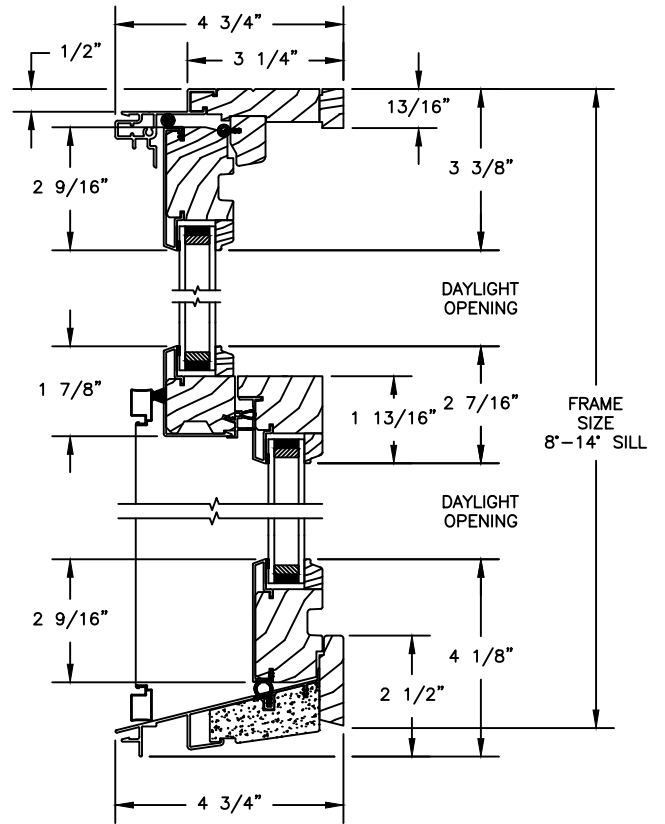

Revive Series

CLAD DOUBLE HUNG

SECTION DETAILS : OPERATING
 SCALE: 3" = 1'-0"

OPERATING

HEAD JAMB & SILL
 (0° TO 7° SILL OPTION)

HEAD JAMB & SILL
 (8° TO 14° SILL OPTION)

JAMBS

Revive Series

CLAD DOUBLE HUNG

SECTION DETAILS : PICTURE
 SCALE: 3" = 1'-0"

PICTURE

HEAD JAMB & SILL
 (0° TO 7° SILL OPTION)

HEAD JAMB & SILL
 (8° TO 14° SILL OPTION)

JAMBS

Revive Series

CLAD DOUBLE HUNG

SECTION DETAILS : MULLIONS

SCALE: 3" = 1'-0"

HORIZONTAL MULLION
TRANSOM/OPERATOR

VERTICAL MULLION
OPERATOR/PICTURE

VERTICAL MULLION
OPERATOR/OPERATOR

Revive Series

HYBRID DOUBLE HUNG

SECTION DETAILS : CLAD FRAME WITH CELLULAR PVC SASH
 SCALE: 3" = 1'-0"