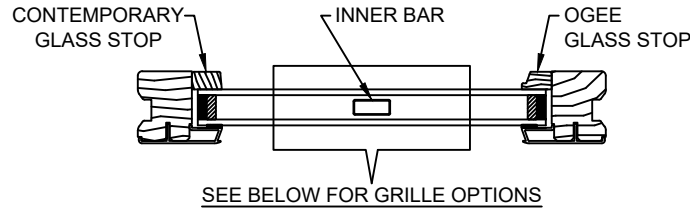

Revive Series

CLAD DOUBLE HUNG

SECTION DETAILS : CLAD DIVIDED LITE OPTIONS

SCALE: 3" = 1'-0"

AVAILABLE STYLES

-  - PUTTY
-  - OGEE
-  - CONTEMPORARY

	5/8" WDL WITH INNER BAR	7/8" WDL WITH INNERBAR	1 1/4" WDL WITH INNERBAR	2" WDL WITH INNERBAR
STANDARD INSULATING GLASS				
13/16" INNERGRILLE				
3/4" PROFILED INNERGRILLE				
1" PROFILED INNERGRILLE				
7/8" STICK GRILLE				
1 1/4" STICK GRILLE				

NOTE:

* ALL WDL OPTIONS CAN BE ORDERED WITH OR WITHOUT INNER BAR

* PERIMETER GRILLES ONLY AVAILABLE IN THE 7/8" AND 1 1/4" OGEE STYLE GLASS STOP (SEE DETAIL: A)

Revive Series

HYBRID DOUBLE HUNG

SECTION DETAILS :CELLULAR PVC SASH DIVIDED LITE OPTIONS
 SCALE: 3" = 1'-0"