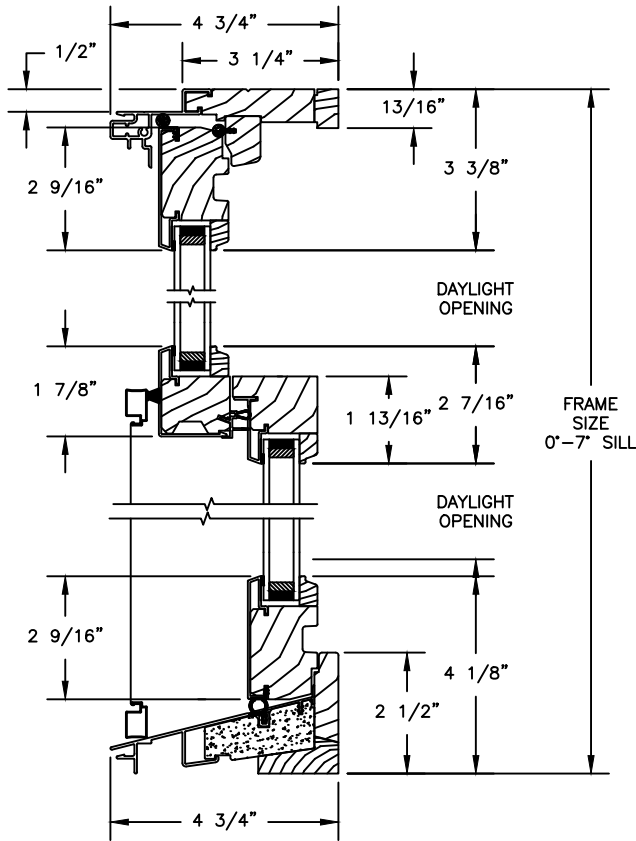

Revive Series

CLAD DOUBLE HUNG

SECTION DETAILS : OPERATING
 SCALE: 3" = 1'-0"

OPERATING

HEAD JAMB & SILL
 (0° TO 7° SILL OPTION)

HEAD JAMB & SILL
 (8° TO 14° SILL OPTION)

JAMBS

Revive Series

CLAD DOUBLE HUNG

SECTION DETAILS : PICTURE
 SCALE: 3" = 1'-0"

PICTURE

HEAD JAMB & SILL
 (0° TO 7° SILL OPTION)

HEAD JAMB & SILL
 (8° TO 14° SILL OPTION)

JAMBS

Revive Series

CLAD DOUBLE HUNG

SECTION DETAILS : MULLIONS

SCALE: 3" = 1'-0"

HORIZONTAL MULLION
TRANSOM/OPERATOR

VERTICAL MULLION
OPERATOR/PICTURE

VERTICAL MULLION
OPERATOR/OPERATOR

Revive Series

HYBRID DOUBLE HUNG

SECTION DETAILS : CLAD FRAME WITH CELLULAR PVC SASH
 SCALE: 3" = 1'-0"

Revive Series

HYBRID DOUBLE HUNG

SECTION DETAILS : CONSTRUCTION
SCALE: 3" = 1'-0"

HEAD JAMB & SILL

JAMBS