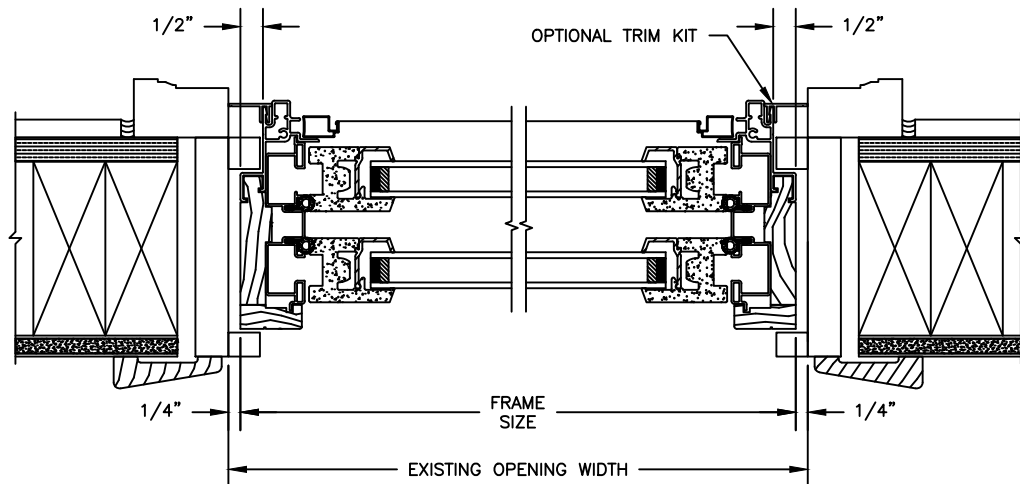

NOTE:

* ALL WDL OPTIONS CAN BE ORDERED WITH OR WITHOUT INNER BAR

* PERIMETER GRILLES ONLY AVAILABLE IN THE 7/8" AND 1 1/4" OGEE STYLE GLASS STOP (SEE DETAIL: A)

Revive Series

HYBRID DOUBLE HUNG

SECTION DETAILS :CELLULAR PVC SASH DIVIDED LITE OPTIONS
 SCALE: 3" = 1'-0"

AVAILABLE STYLES

-  - PUTTY
-  - OGEE

SEE BELOW FOR GRILLE OPTIONS

NOTE:
 * ALL WDL OPTIONS CAN BE ORDERED WITH OR WITHOUT INNER BAR

Revive Series

CLAD DOUBLE HUNG

SECTION DETAILS : CONSTRUCTION
SCALE: 3" = 1'-0"

Revive Series

HYBRID DOUBLE HUNG

SECTION DETAILS : CONSTRUCTION
SCALE: 3" = 1'-0"

HEAD JAMB & SILL

JAMBS