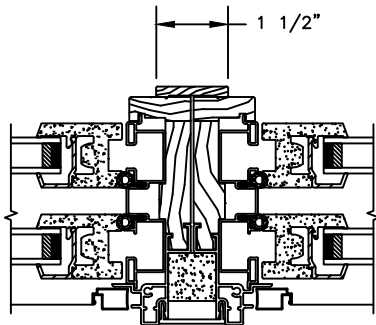

HEAD JAMB & SILL
 (0° TO 7° SILL OPTION)

HEAD JAMB & SILL
 (8° TO 14° SILL OPTION)

JAMBS

Revive Series

HYBRID DOUBLE HUNG

SECTION DETAILS : CLAD FRAME WITH CELLULAR PVC SASH
 SCALE: 3" = 1'-0"

PICTURE

HEAD JAMB & SILL
 (0° TO 7° SILL OPTION)

HEAD JAMB & SILL
 (8° TO 14° SILL OPTION)

JAMBS

Revive Series

HYBRID DOUBLE HUNG

SECTION DETAILS : MULLIONS
SCALE: 3" = 1'-0"

HORIZONTAL MULLION
TRANSOM/OPERATOR

VERTICAL MULLION
OPERATOR/PICTURE

VERTICAL MULLION
OPERATOR/OPERATOR

Revive Series

CLAD DOUBLE HUNG

SECTION DETAILS : CLAD DIVIDED LITE OPTIONS

SCALE: 3" = 1'-0"

AVAILABLE STYLES

-  - PUTTY
-  - OGEE
-  - CONTEMPORARY

	5/8" WDL WITH INNER BAR	7/8" WDL WITH INNERBAR	1 1/4" WDL WITH INNERBAR	2" WDL WITH INNERBAR
STANDARD INSULATING GLASS				
13/16" INNERGRILLE				
3/4" PROFILED INNERGRILLE				
1" PROFILED INNERGRILLE				
7/8" STICK GRILLE				
1 1/4" STICK GRILLE				