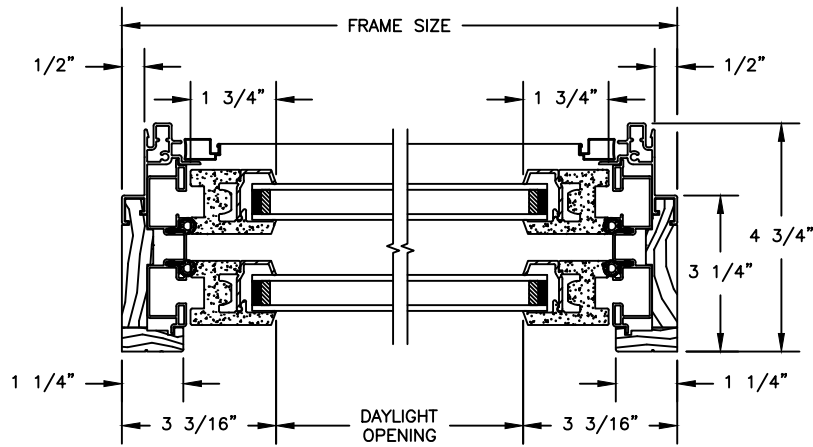

Revive Series

HYBRID DOUBLE HUNG

SECTION DETAILS : CLAD FRAME WITH CELLULAR PVC SASH
SCALE: 3" = 1'-0"

JAMBS