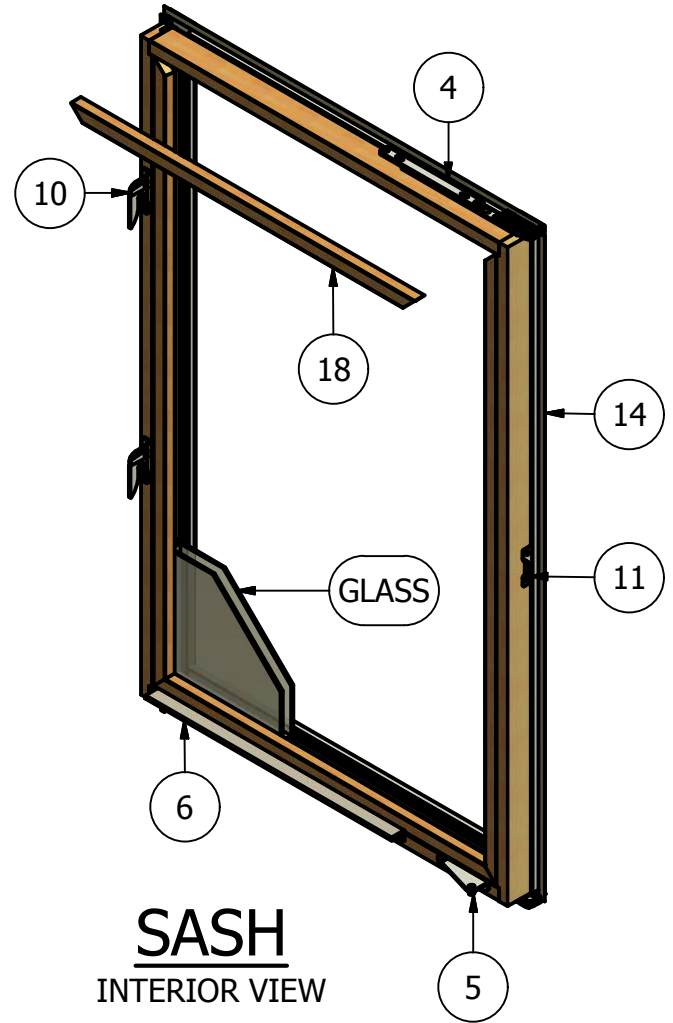

Pinnacle Series

Clad Casement 3 1/4" Frame (Operating)

Parts Identification

FRAME
INTERIOR VIEW

SASH
INTERIOR VIEW

LH SHOWN

WINDSOR
WINDOWS & DOORS
A Woodgrain Millwork Company

Pinnacle Series

Clad Casement 3 1/4" Frame (Operating)

Parts Identification

Image	Item #	Description	Color / Finish / Size	Spec	Old	New SAP		
	1	Dual Arm Operator (LH Shown) Used on 20-32 Sizes	Standard Standard Seacoast Seacoast	LH RH LH RH	542019 542119 542130 542131	10052934 10052936 10053131 10053409		
		Dyad Operator (LH Shown) Used on 14-16 Sizes	Standard Standard Seacoast Seacoast	LH RH LH RH	542021 542121 542132 542133	10052863 10052877 10053274 10053179		
		Operator Screws #8 x 7/8" Screw (Qty.4)	Standard Seacoast		508150 518150	10053396 10053400		
			2	Traditional Crank Handle & Crank Cover (LH Shown) For Dyad Operator, Use Opposite Handing	Matte Black (After 10/7/16)	LH	553015	10117053
					Black (10/7/16 & Prior)	LH	552015	10055570
					Bronze	LH	552014	10117040
					Champagne	LH	552013	10117048
					Brass	LH	552018	10117050
					Satin Nickel	LH	552017	10117037
					White	LH	552012	10117033
Oil Rubbed Bronze	LH				552016	10117049		
Faux Bronze	LH				552019	10117041		
Matte Black (After 10/7/16)	RH				553115	10117046		
Black (10/7/16 & Prior)	RH				552115	10056275		
Bronze	RH				552114	10117042		
Champagne	RH				552113	10117051		
Brass	RH				552118	10117043		
Satin Nickel	RH				552117	10117052		
White	RH				552112	10117035		
Oil Rubbed Bronze	RH	552116	10117038					
Faux Bronze	RH	552119	10117034					