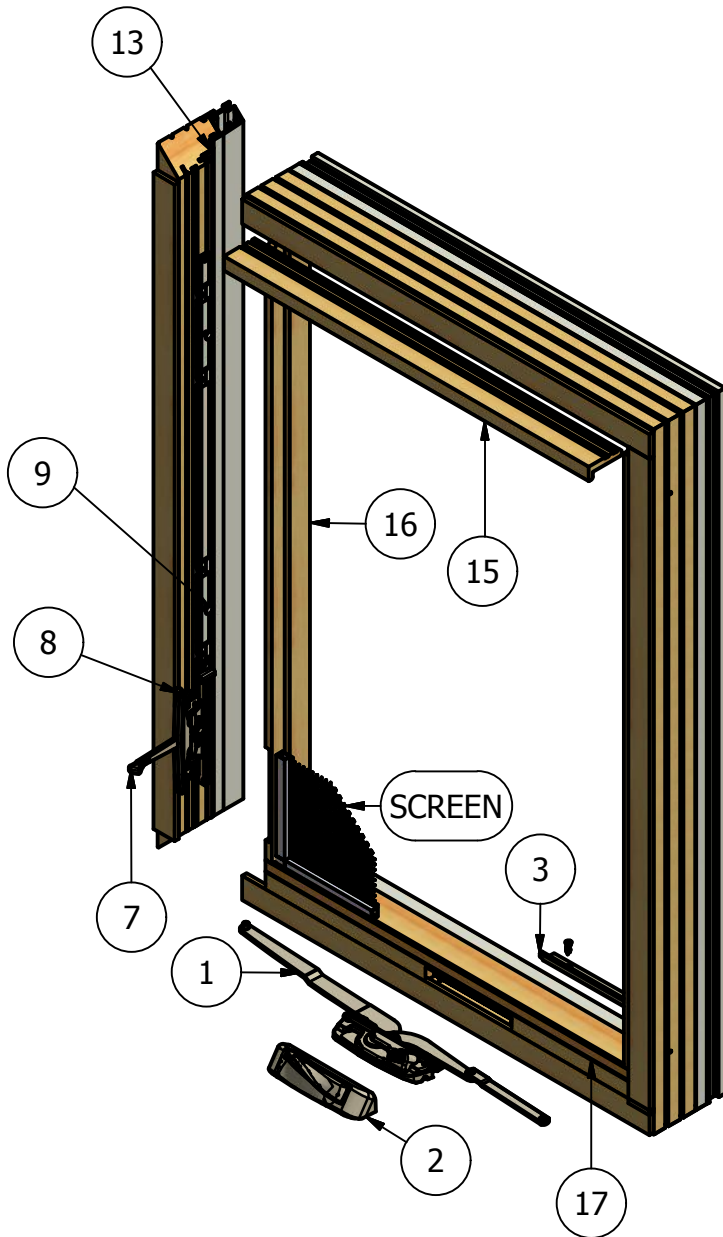

Pinnacle Series

Clad Casement 3 1/4" Frame (Operating)

Parts Identification

FRAME
INTERIOR VIEW

SASH
INTERIOR VIEW

LH SHOWN

WINDSOR
WINDOWS & DOORS
A Woodgrain Millwork Company

Pinnacle Series

Clad Casement 3 1/4" Frame (Operating)

Parts Identification

Image	Item #	Description	Color / Finish / Size	Spec	Old	New SAP		
	1	Dual Arm Operator (LH Shown) Used on 20-32 Sizes	Standard Standard Seacoast Seacoast	LH RH LH RH	542019 542119 542130 542131	10052934 10052936 10053131 10053409		
		Dyad Operator (LH Shown) Used on 14-16 Sizes	Standard Standard Seacoast Seacoast	LH RH LH RH	542021 542121 542132 542133	10052863 10052877 10053274 10053179		
		Operator Screws #8 x 7/8" Screw (Qty.4)	Standard Seacoast		508150 518150	10053396 10053400		
			2	Traditional Crank Handle & Crank Cover (LH Shown) For Dyad Operator, Use Opposite Handing	Matte Black (After 10/7/16)	LH	553015	10117053
					Black (10/7/16 & Prior)	LH	552015	10055570
					Bronze	LH	552014	10117040
					Champagne	LH	552013	10117048
					Brass	LH	552018	10117050
					Satin Nickel	LH	552017	10117037
					White	LH	552012	10117033
Oil Rubbed Bronze	LH				552016	10117049		
Faux Bronze	LH				552019	10117041		
Matte Black (After 10/7/16)	RH				553115	10117046		
Black (10/7/16 & Prior)	RH				552115	10056275		
Bronze	RH				552114	10117042		
Champagne	RH				552113	10117051		
Brass	RH				552118	10117043		
Satin Nickel	RH				552117	10117052		
White	RH				552112	10117035		
Oil Rubbed Bronze	RH	552116	10117038					
Faux Bronze	RH	552119	10117034					