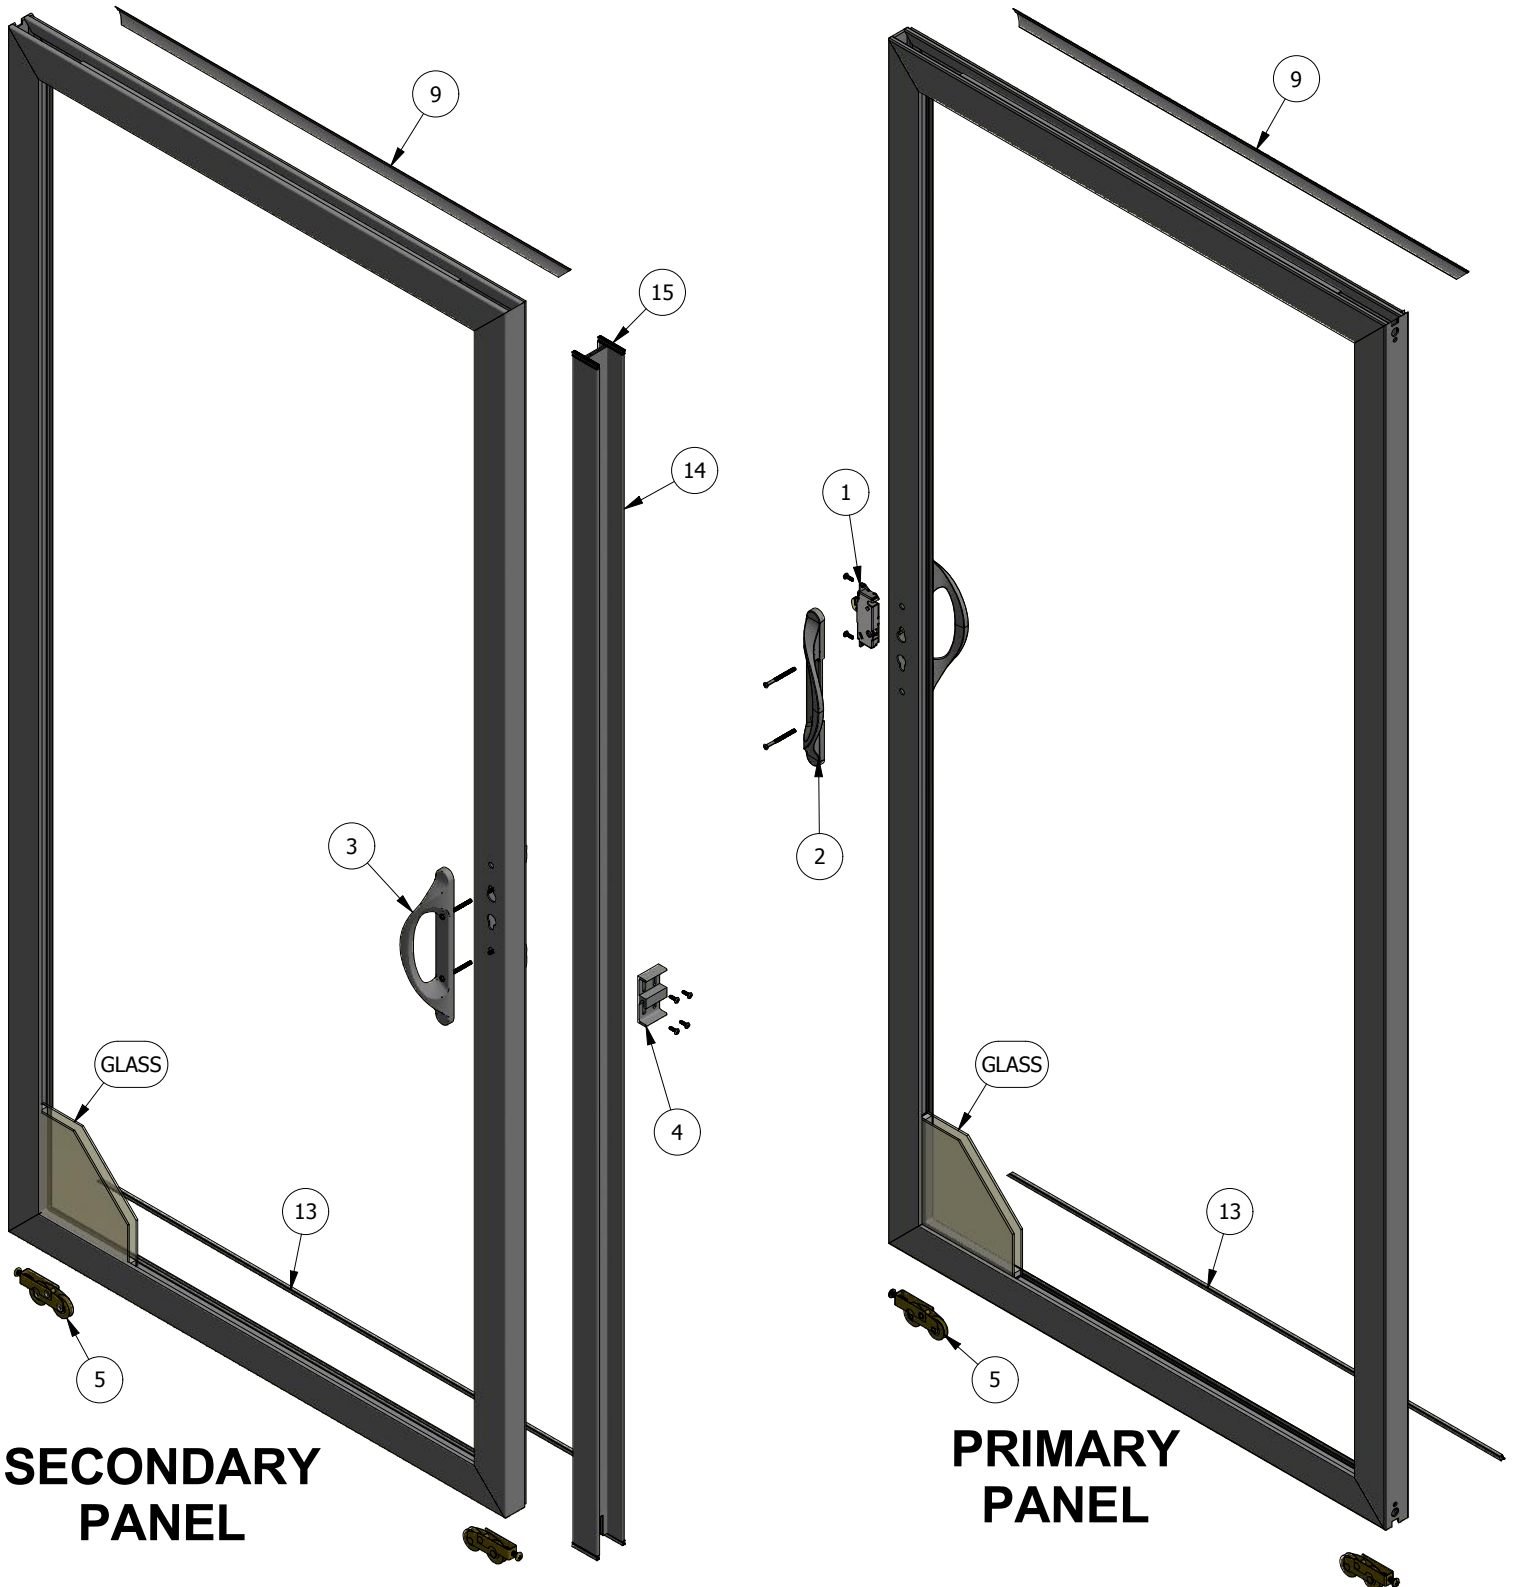

Next Dimension Series

Quad Sliding Patio Door

Parts Identification

Next Dimension Series

Quad Sliding Patio Door

Parts Identification

**SECONDARY
PANEL**

**PRIMARY
PANEL**

Next Dimension Series

Quad Sliding Patio Door

Parts Identification

Image	Item #	Description	Color / Finish	Spec	Old	New SAP
	1	Locking Mechanism	Lock		668511	10054359
	2	Allure Handle Set (Including Screws) (June '15 - Current)	White - Non-Keyed		668518	10054785
			White - OX-Keyed		668520	10057828
			White - XO-Keyed		668524	10057212
			Clay - Non-Keyed		668519	10054360
			Clay - OX-Keyed		668521	10057662
Clay - XO-Keyed	668525	10055071				
			Faux Bronze - Non-Keyed	Painted Units	668508	10055270
			Faux Bronze - OX-Keyed		668517	10056815
			Faux Bronze - XO-Keyed		668523	10056460
			Faux Satin Nickel - Non-Keyed		668509	10056459
Faux Satin Nickel - OX-Keyed	668516	10054216				
Faux Satin Nickel - XO-Keyed	668522	10055663				
Black - Non-Keyed	668526	10054704				
Black - OX-Keyed	668527	10057663				
Black - XO-Keyed	668528	10056983				
			Keyed Cylinder			
			Polished Chrome		2480040	10056681
		Handle Set Screw Pack (For Replacement Only)	Clay		2480082	10054281
			Faux Nickel		2480083	
			White		2480075	10056123
			Faux Bronze		2480072	10055494
			Black		2480086	10054662
	3	Dummy Handle Set (Including Screws)	White		668529	10089935
			Clay		668530	10089937
			Faux Satin Nickel		668531	10089942
			Faux Bronze		668532	10089940
			Black		668533	10089948
	4	Keeper	White		558512	10054694
			Clay		558514	10054212
			Black		558527	10057616
		Keeper screw Replacement Pack	White		668534	10139463
			Clay		668535	10139464
			Black		668536	10139465