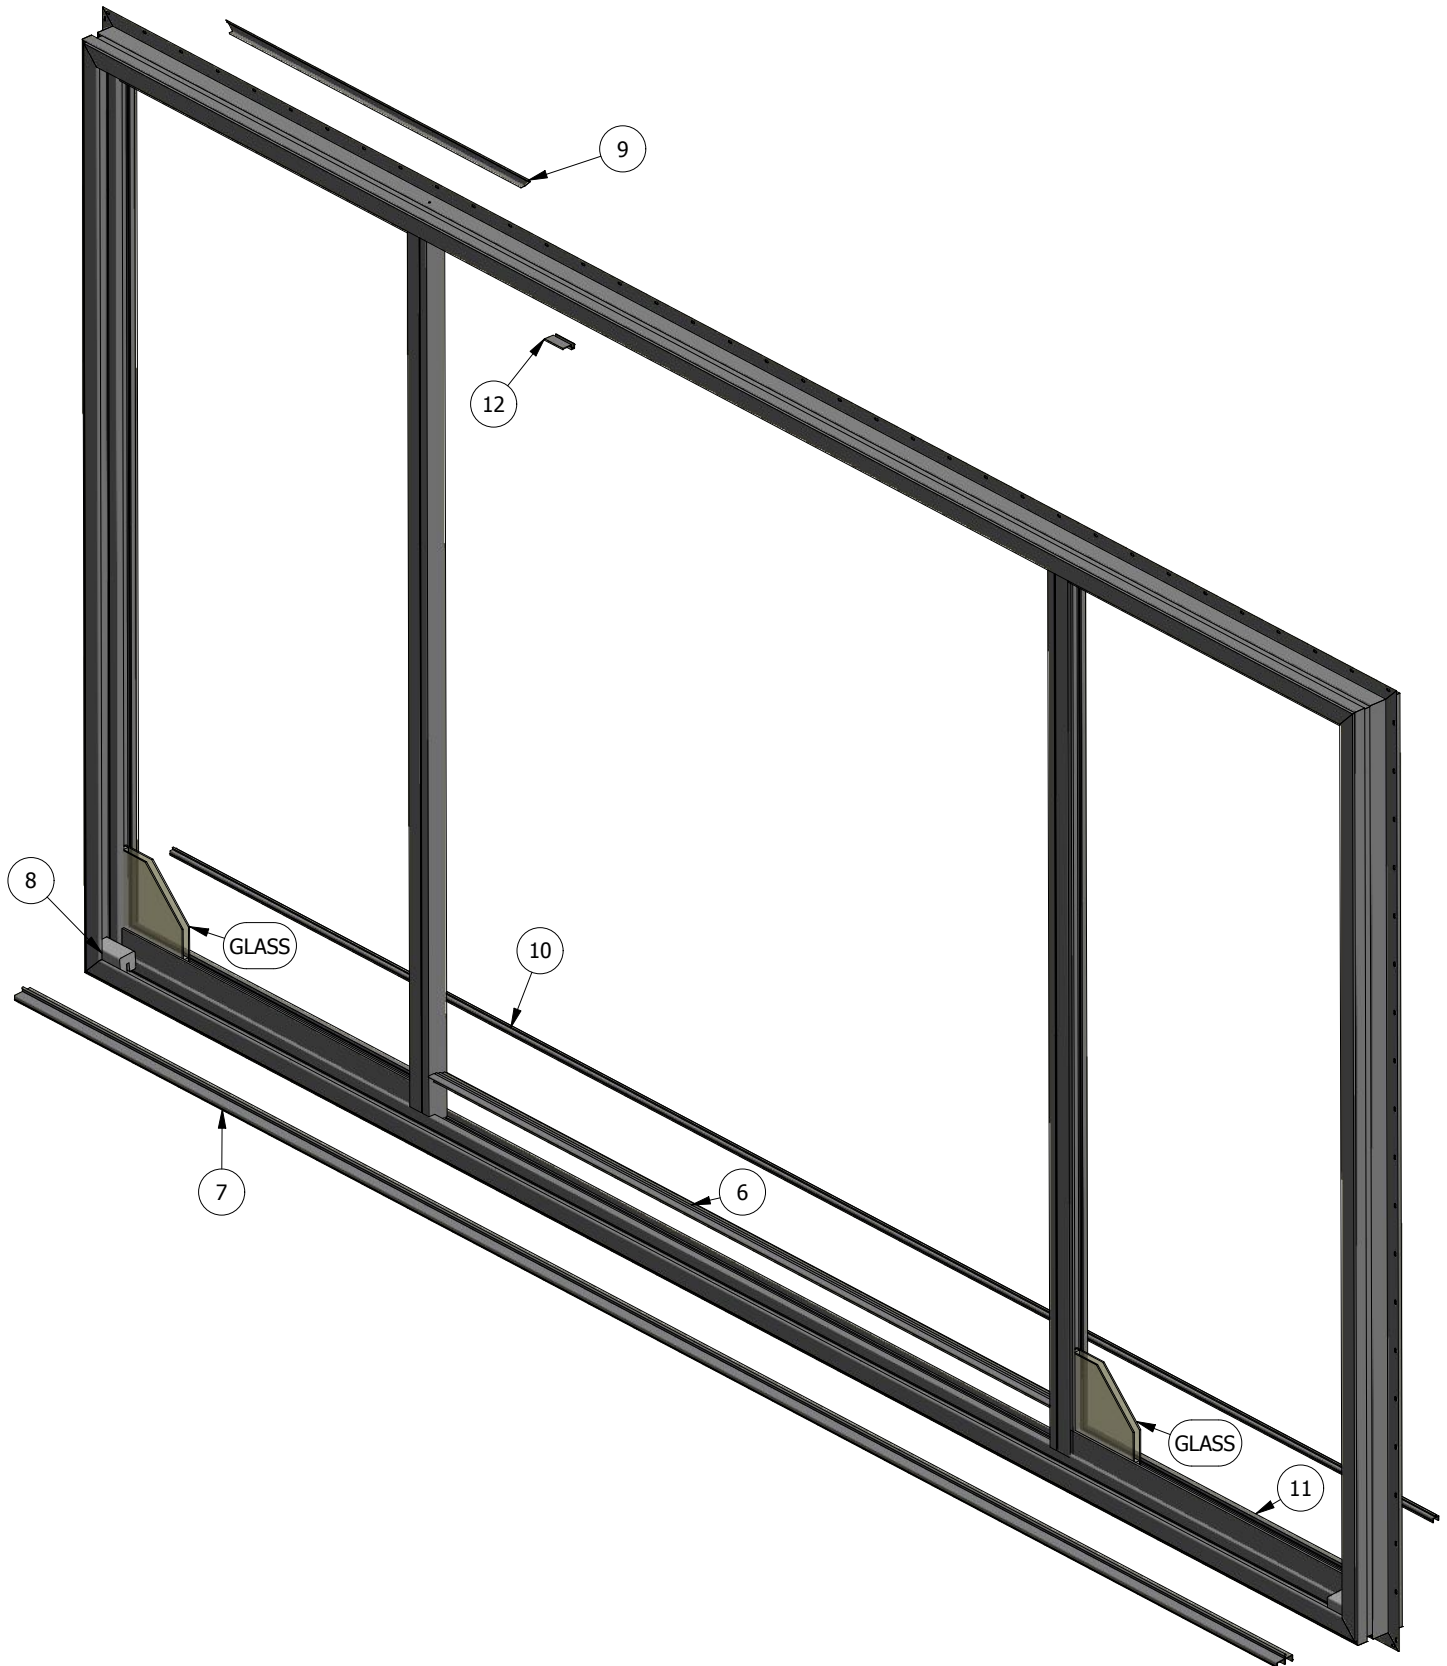

Next Dimension Series

Quad Sliding Patio Door

Parts Identification

Next Dimension Series

Quad Sliding Patio Door

Parts Identification

**SECONDARY
PANEL**

**PRIMARY
PANEL**

Next Dimension Series

Quad Sliding Patio Door

Parts Identification

Image	Item #	Description	Color / Finish	Spec	Old	New SAP
	1	Locking Mechanism	Lock		668511	10054359
	2	Allure Handle Set (Including Screws) (June '15 - Current)	White - Non-Keyed		668518	10054785
			White - OX-Keyed		668520	10057828
			White - XO-Keyed		668524	10057212
			Clay - Non-Keyed		668519	10054360
			Clay - OX-Keyed		668521	10057662
Clay - XO-Keyed	668525	10055071				
			Faux Bronze - Non-Keyed	Painted Units	668508	10055270
			Faux Bronze - OX-Keyed		668517	10056815
			Faux Bronze - XO-Keyed		668523	10056460
			Faux Satin Nickel - Non-Keyed		668509	10056459
Faux Satin Nickel - OX-Keyed	668516	10054216				
Faux Satin Nickel - XO-Keyed	668522	10055663				
Black - Non-Keyed	668526	10054704				
Black - OX-Keyed	668527	10057663				
Black - XO-Keyed	668528	10056983				
			Keyed Cylinder			
			Polished Chrome		2480040	10056681
		Handle Set Screw Pack (For Replacement Only)	Clay		2480082	10054281
			Faux Nickel		2480083	
			White		2480075	10056123
			Faux Bronze		2480072	10055494
			Black		2480086	10054662
	3	Dummy Handle Set (Including Screws)	White		668529	10089935
			Clay		668530	10089937
			Faux Satin Nickel		668531	10089942
			Faux Bronze		668532	10089940
			Black		668533	10089948
	4	Keeper	White		558512	10054694
			Clay		558514	10054212
			Black		558527	10057616
		Keeper screw Replacement Pack	White		668534	10139463
			Clay		668535	10139464
			Black		668536	10139465