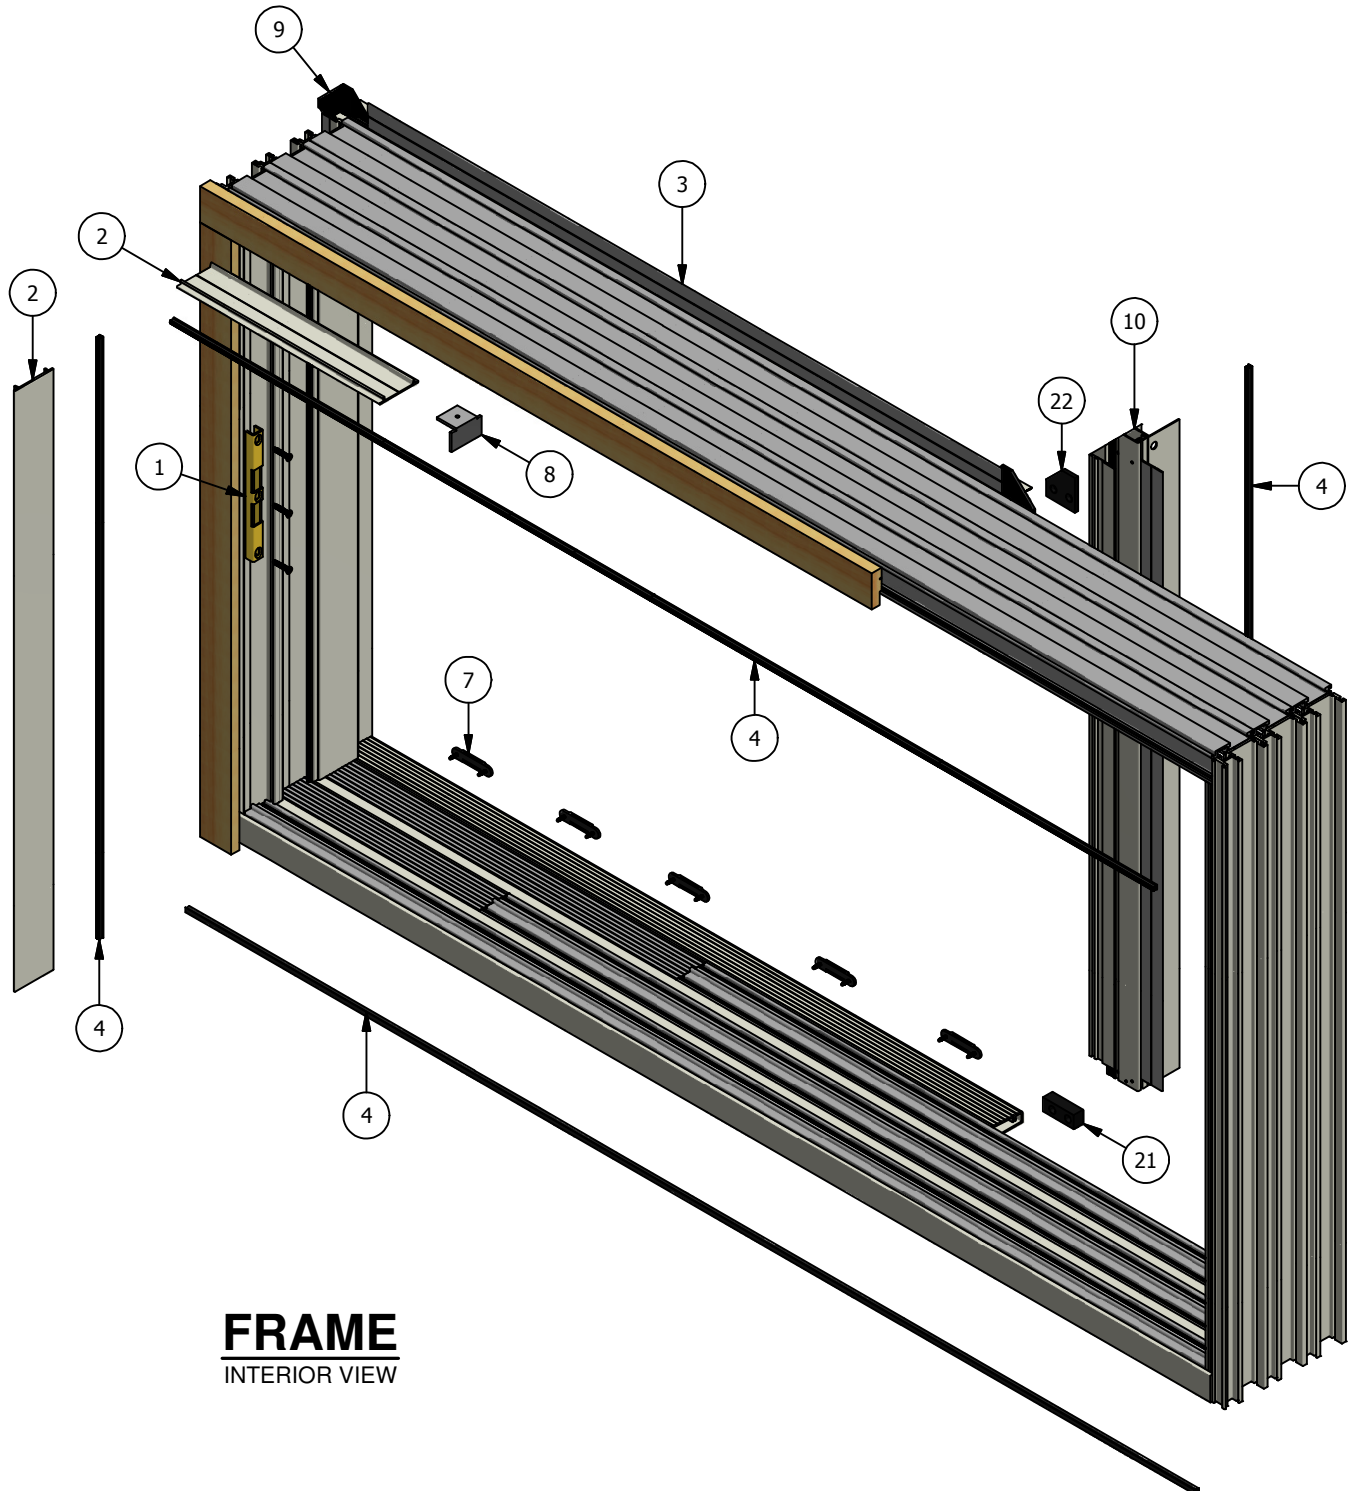

Pinnacle Series

Clad Multi-Slide Patio Door (French Pocket)

Parts Identification

FRAME
INTERIOR VIEW

Pinnacle Series

Clad Multi-Slide Patio Door (French Pocket)

Parts Identification

Pinnacle Series

Clad Multi-Slide Patio Door (French Pocket)

Parts Identification

Image	Item #	Description	Color / Finish / Size	Spec	Old	New SAP
	1	Keeper	Standard Seacoast		2480053 2480056	10054771 10055183
		Keeper Screws #10 x 1 1/4" Screw (Qty. 3)	Standard Seacoast		508105 518105	10056200 10056222
	2	Head & Side Jamb Cover	Mill	20'	2100SW	10057006
	3	Head & Side Nail Fin	Call For Details			
	4	Head Track, Sill Track, Side Track and Mull Post Pile Weatherstrip	Call For Details			
	5	Interlock - Beige / Black	Active	6-8	2384760 / 2384860	10055920
			Inactive		2384761 / 2384861	10054892
			Active	6-10	2384762 / 2384862	10056652
			Inactive		2384763 / 2384863	10055921
			Active	8-0	2384764 / 2384864	10055395
			Inactive		2384765 / 2384865	10055922
			Active	9-0	2384766 / 2384866	10055137
			Inactive		2384767 / 2384867	10055923
			Active	10-0	2384871 / 2384890	10055140
			Inactive		2384870 / 2384868	10055934
			12' Lineal	12'	2384769	10055396
		Interlock Screws #8 x 3/4" Screw			508152	10053263
	6	Interlock Weatherstrip	Black		2384110	10054906
*When ordering aluminum lineals in 2604 or 2605 standard or feature color, please order the mill part number to that extrusion, then specify color and either 2604 or 2605 finish.						