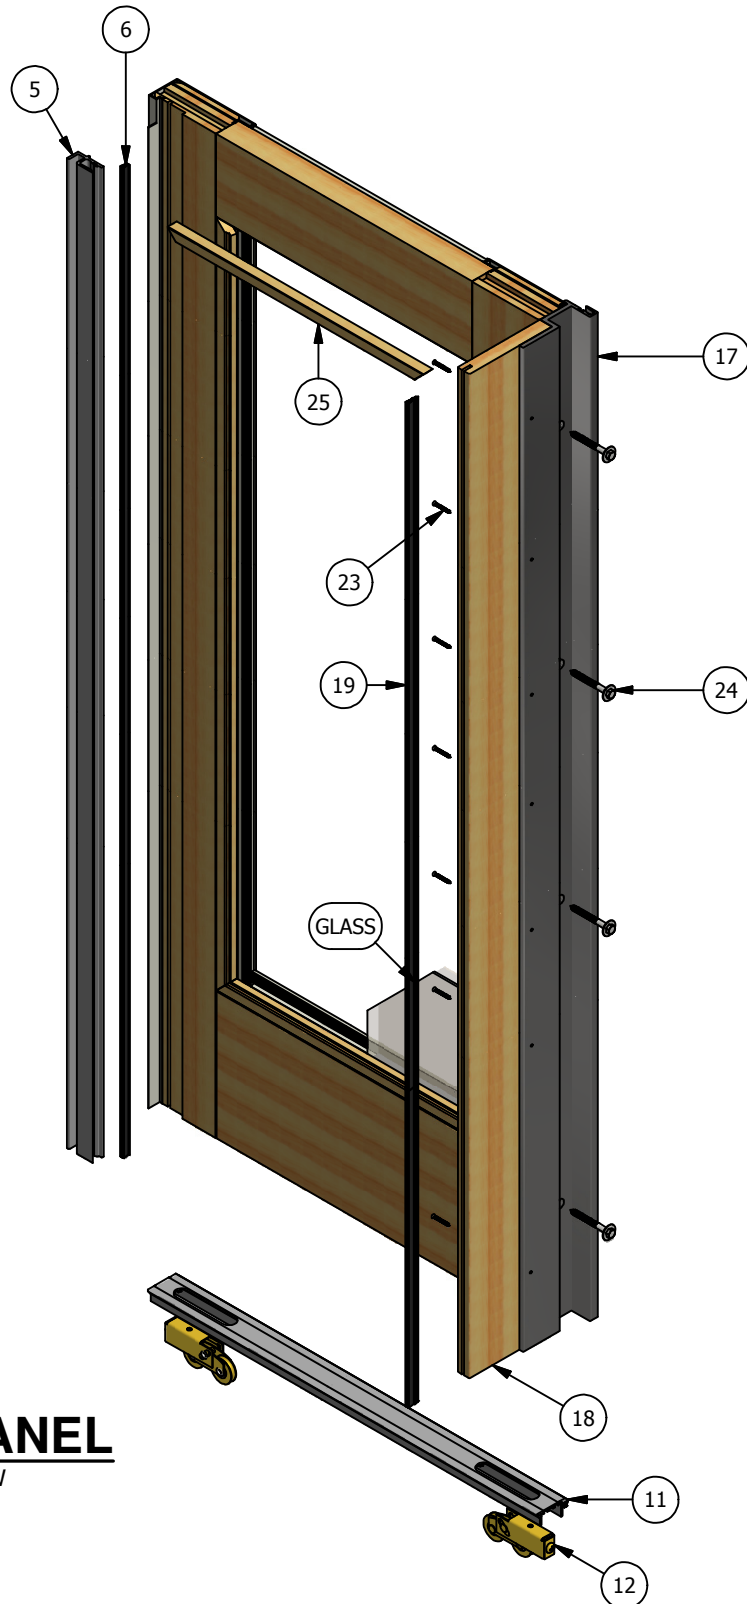

Pinnacle Series

Clad Multi-Slide Patio Door (French Pocket)

Parts Identification

FRAME
INTERIOR VIEW

Pinnacle Series

Clad Multi-Slide Patio Door (French Pocket)

Parts Identification

Pinnacle Series

Clad Multi-Slide Patio Door (French Pocket)

Parts Identification

POCKET PANEL
INTERIOR VIEW

Pinnacle Series

Clad Multi-Slide Patio Door (French Pocket)

Parts Identification

MULTISLIDE ASTRAGAL

Pinnacle Series

Clad Multi-Slide Patio Door (French Pocket)

Parts Identification

Image	Item #	Description	Color / Finish / Size	Spec	Old	New SAP
	1	Keeper	Standard Seacoast		2480053 2480056	10054771 10055183
		Keeper Screws #10 x 1 1/4" Screw (Qty. 3)	Standard Seacoast		508105 518105	10056200 10056222
	2	Head & Side Jamb Cover	Mill	20'	2100SW	10057006
	3	Head & Side Nail Fin	Call For Details			
	4	Head Track, Sill Track, Side Track and Mull Post Pile Weatherstrip	Call For Details			
	5	Interlock - Beige / Black	Active	6-8	2384760 / 2384860	10055920
			Inactive		2384761 / 2384861	10054892
			Active	6-10	2384762 / 2384862	10056652
			Inactive		2384763 / 2384863	10055921
			Active	8-0	2384764 / 2384864	10055395
			Inactive		2384765 / 2384865	10055922
			Active	9-0	2384766 / 2384866	10055137
			Inactive		2384767 / 2384867	10055923
			Active	10-0	2384871 / 2384890	10055140
			Inactive		2384870 / 2384868	10055934
			12' Lineal	12'	2384769	10055396
		Interlock Screws #8 x 3/4" Screw			508152	10053263
	6	Interlock Weatherstrip	Black		2384110	10054906
*When ordering aluminum lineals in 2604 or 2605 standard or feature color, please order the mill part number to that extrusion, then specify color and either 2604 or 2605 finish.						