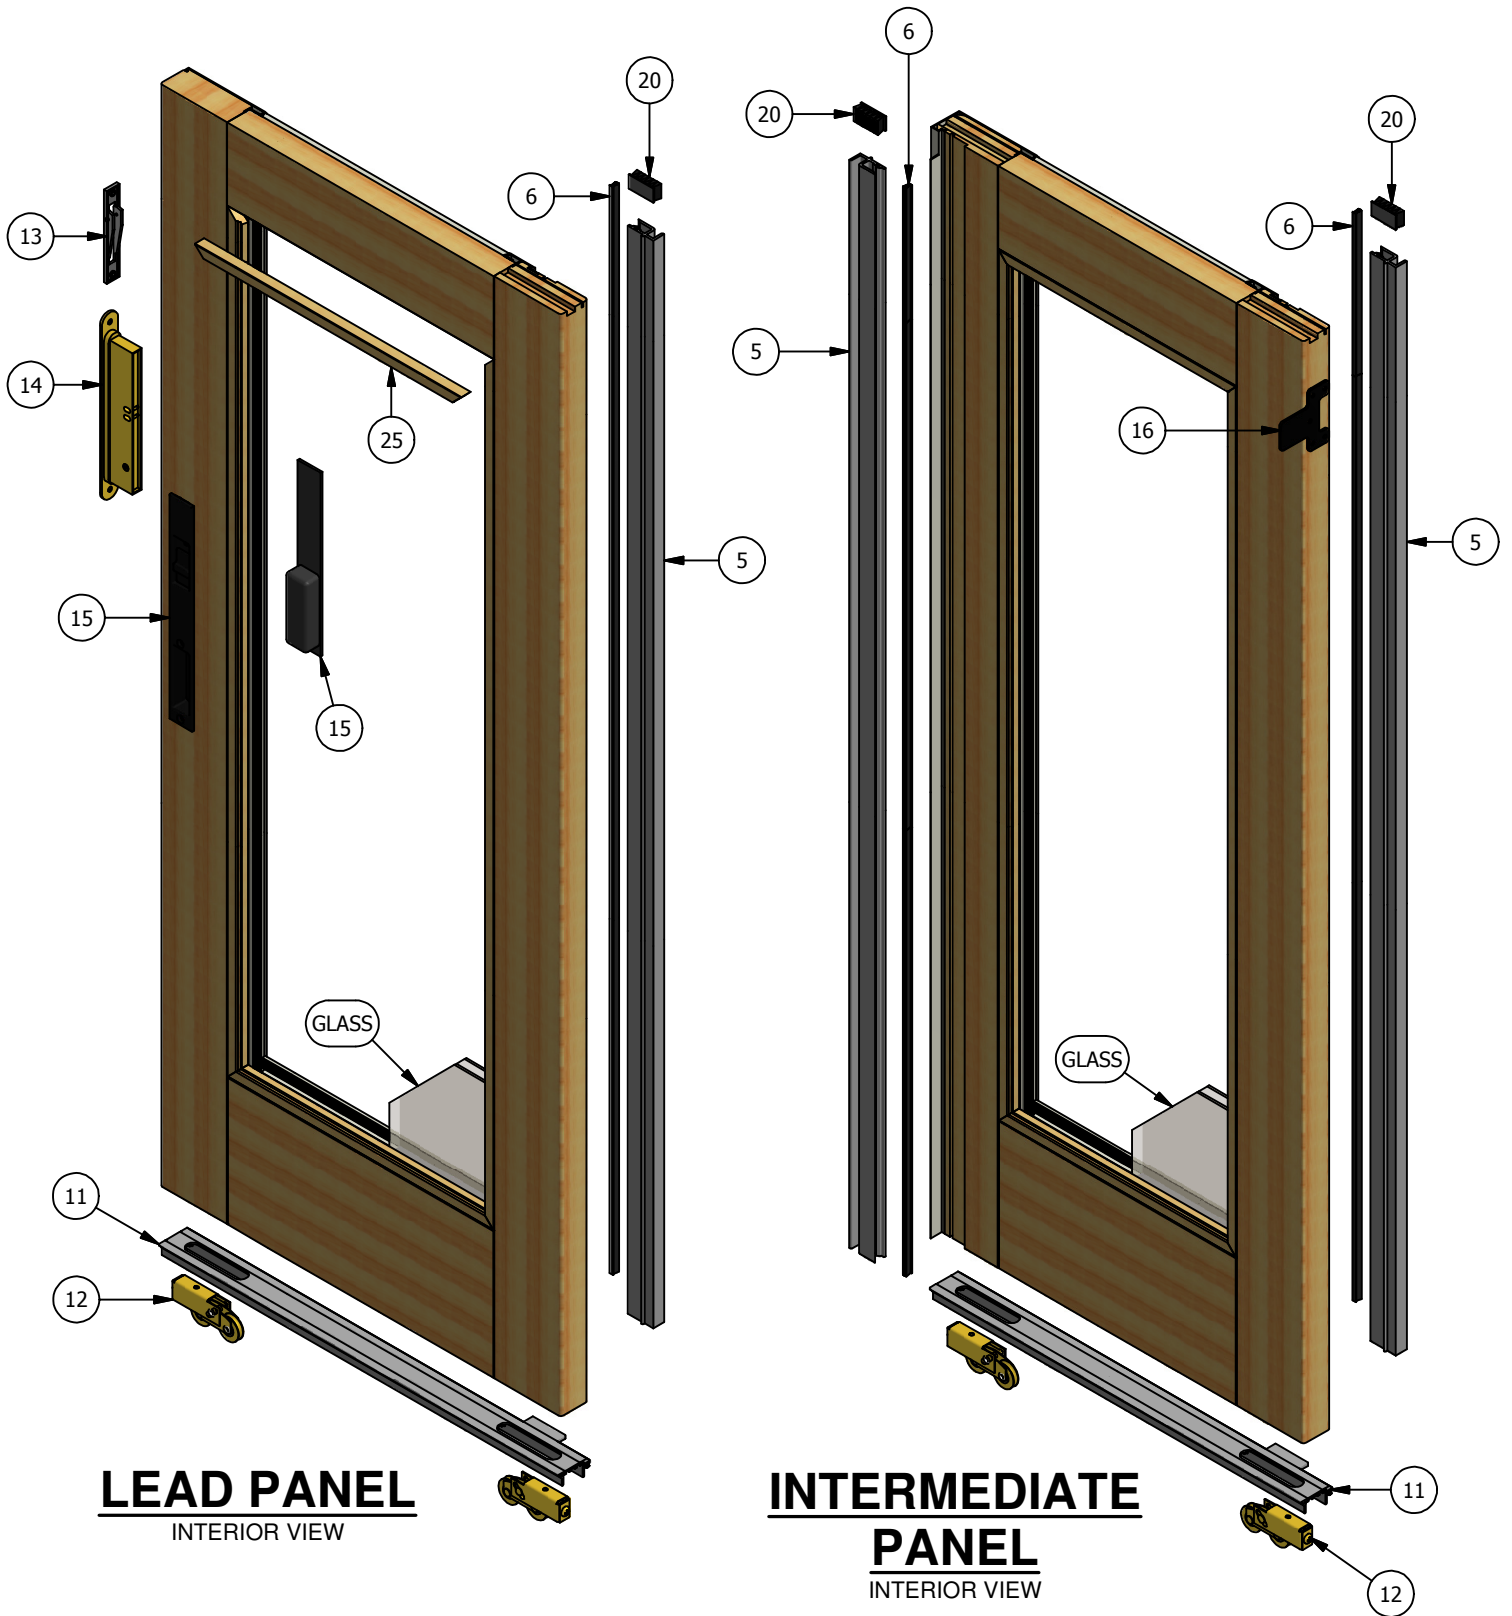

Pinnacle Series

Clad Multi-Slide Patio Door (French Pocket)

Parts Identification

FRAME
INTERIOR VIEW

Pinnacle Series

Clad Multi-Slide Patio Door (French Pocket)

Parts Identification

Pinnacle Series

Clad Multi-Slide Patio Door (French Pocket)

Parts Identification

POCKET PANEL
INTERIOR VIEW

Pinnacle Series

Clad Multi-Slide Patio Door (French Pocket)

Parts Identification

MULTISLIDE ASTRAGAL

Pinnacle Series