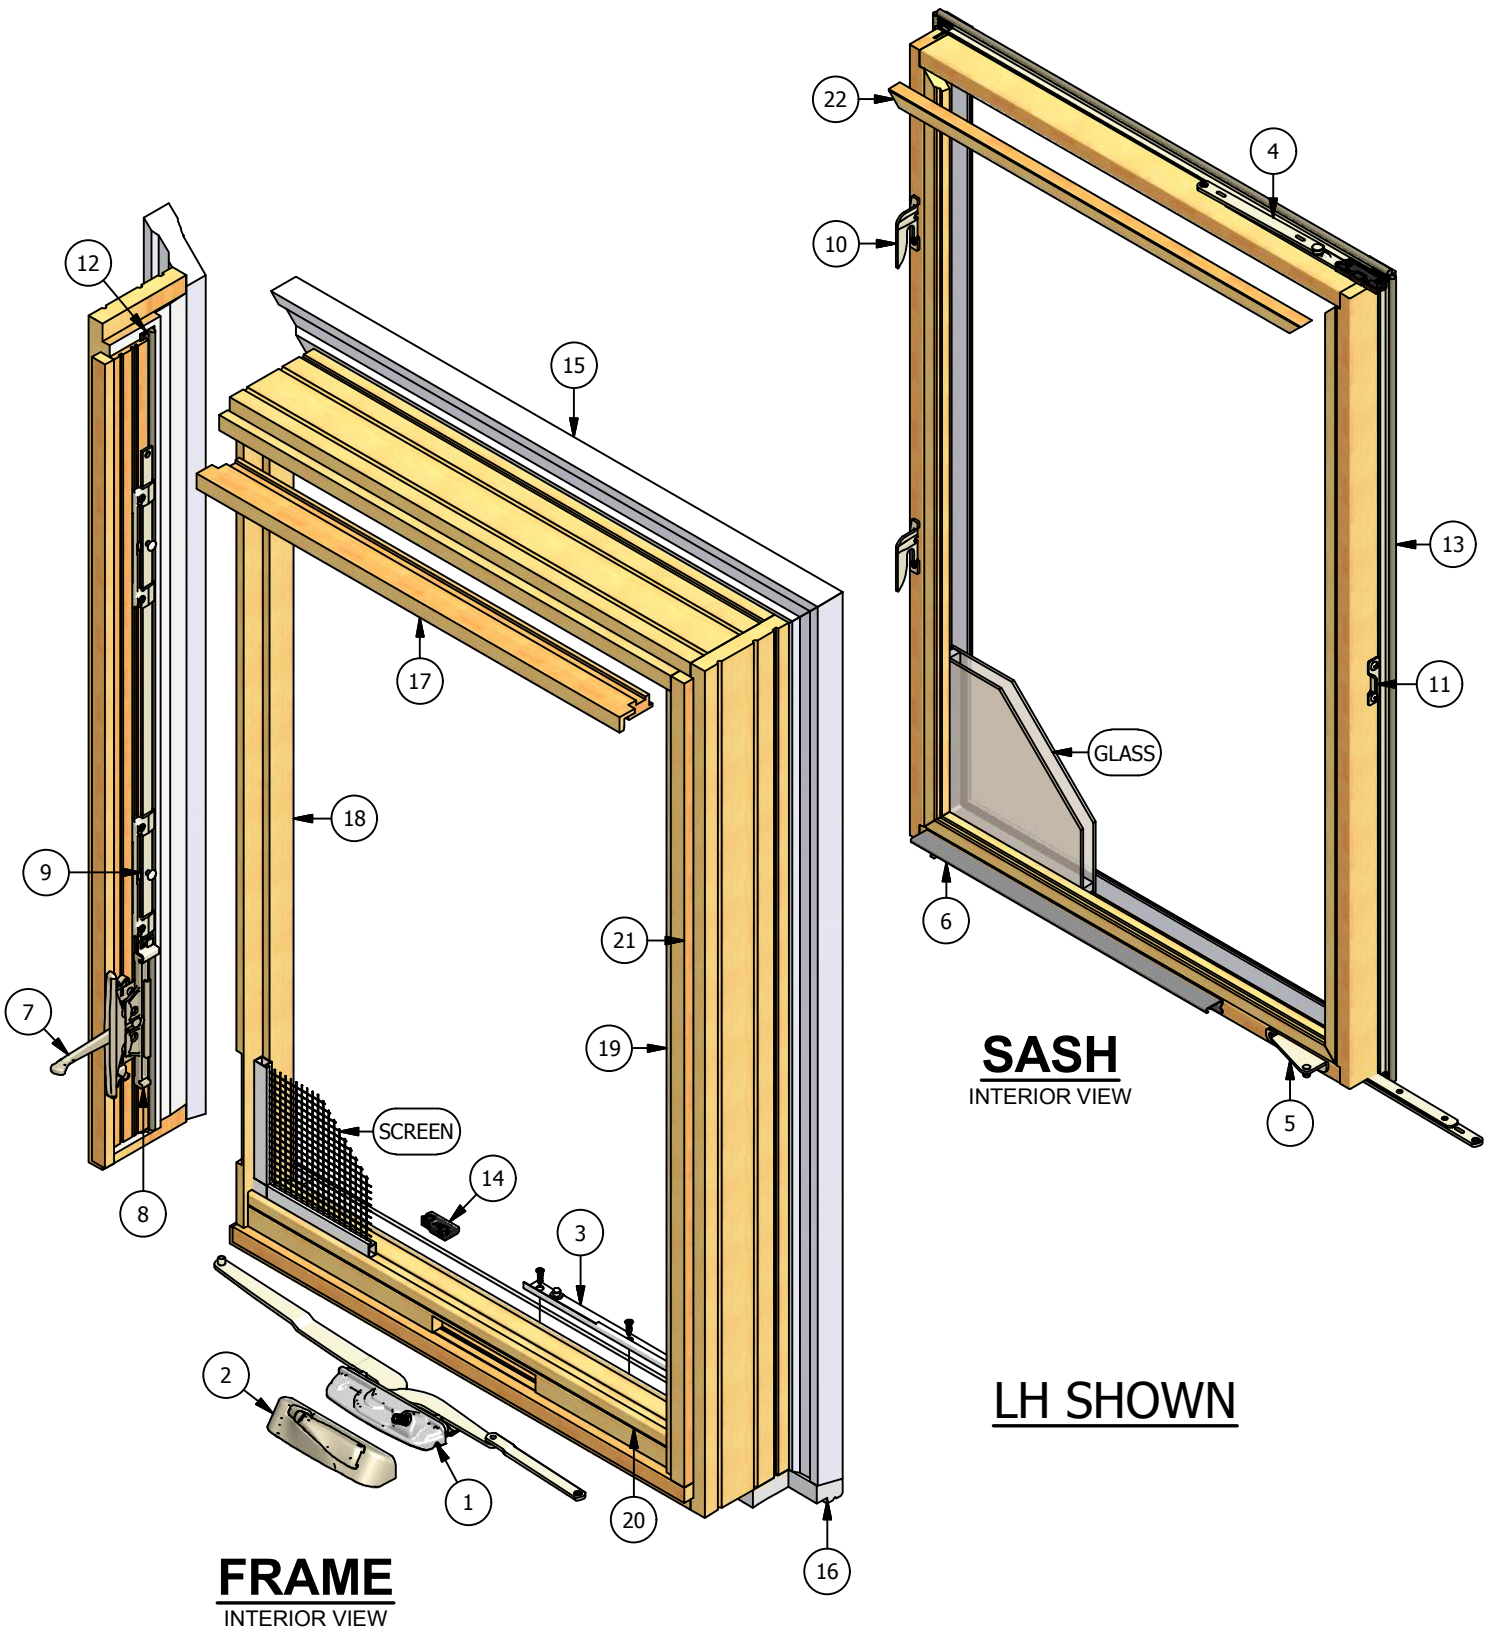

Pinnacle Series

Primed Casement (Operating)

Parts Identification

WINDSOR
WINDOWS & DOORS
A Woodgrain Millwork Company

Pinnacle Series

Primed Casement (Operating)

Parts Identification

Image	Item #	Description	Color / Finish / Size	Spec	Old	New SAP
 	1	Dual Arm Operator (LH Shown) (April '06 - Current) Used on 20-32 Sizes	Standard Standard Seacoast Seacoast	LH RH LH RH	542019 542119 542130 542131	10052934 10052936 10053131 10053409
		Dyad Operator (LH Shown) (April '06 - Current) Used on 14-16 Sizes	Standard Standard Seacoast Seacoast	LH RH LH RH	542021 542121 542132 542133	10052863 10052877 10053274 10053179
		Operator Screws #8 x 7/8" Screw (Qty.4)	Standard Seacoast		508150 518150	10053396 10053400
 Not Shown on Assembly Dwg		Single Arm Operator (June '00 - March '06)	Standard Standard	LH RH	540023 540024	10055218 10056256
		Dual Hinge Arm Operator (June '00 - March '06)	Standard Standard	LH RH	540037 540038	10056260 10055047
		Egress Hinge Arm Operator (June '00 - March '06)	Standard Standard	LH RH	540019 540020	10055560 10056255
		Operator Screws #8 x 7/8" Screw			508150	10053396