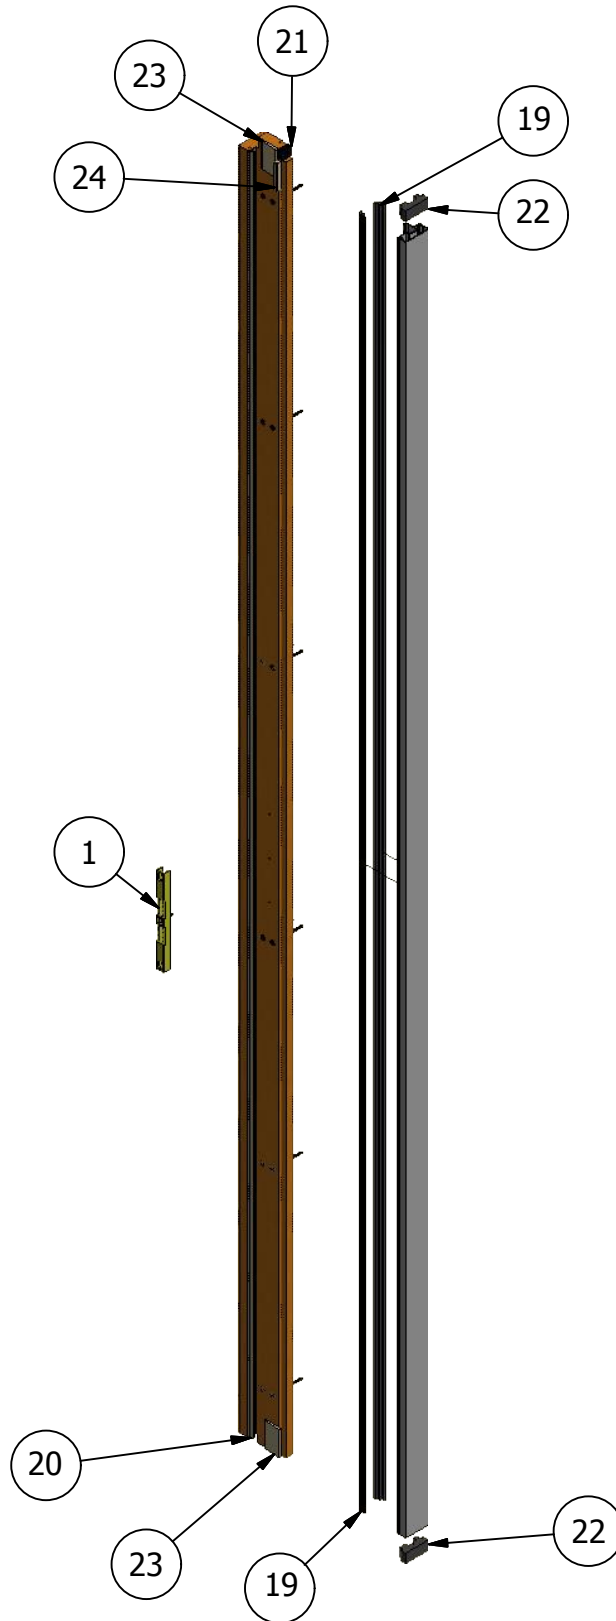

WINDSOR
WINDOWS & DOORS
A Woodgrain Millwork Company

Pinnacle Series Clad Multi-Slide Patio Door (Narrow Stacking) Parts Identification

MULTISLIDE ASTRAGAL