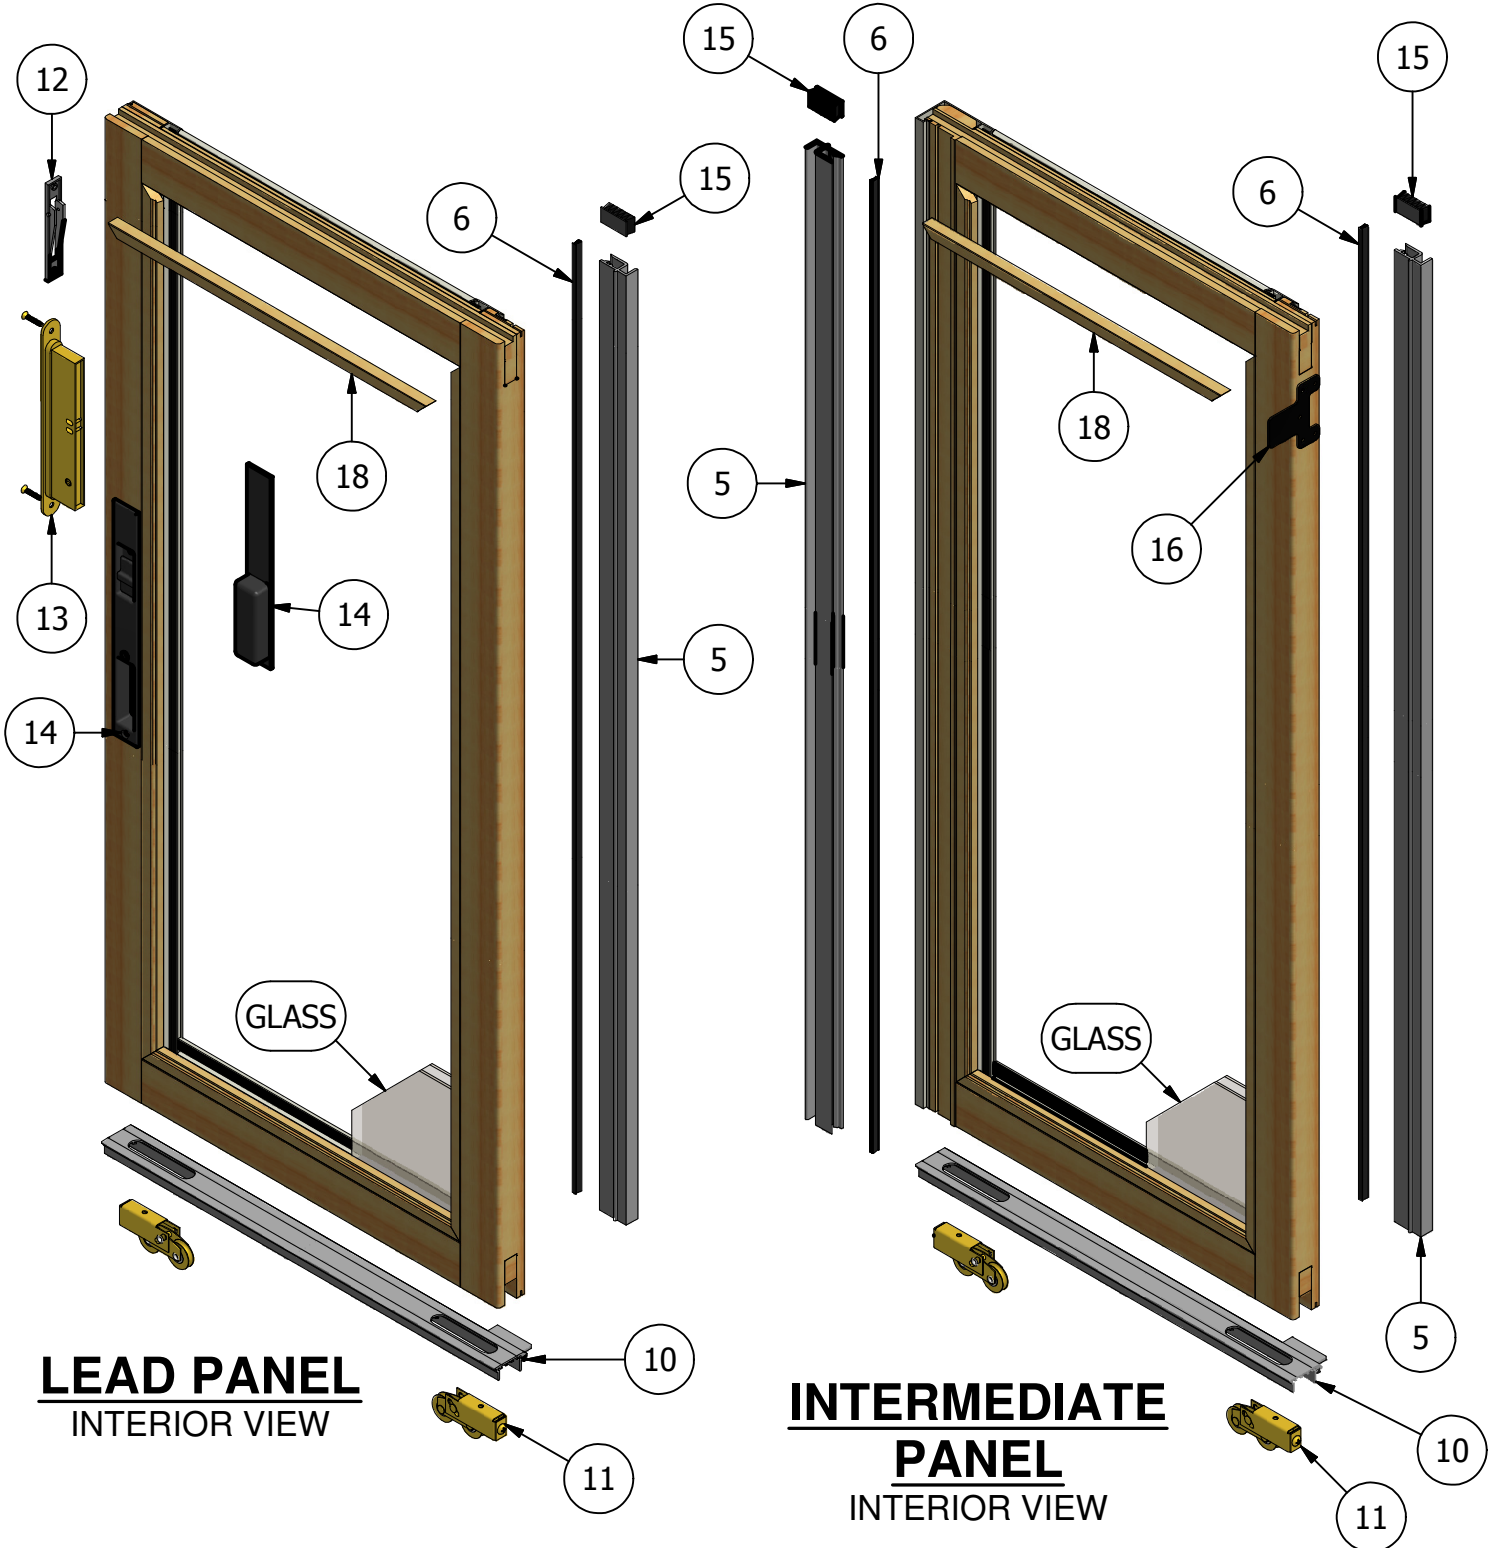

Pinnacle Series

Clad Multi-Slide Patio Door (Narrow Stacking)

Parts Identification

WINDSOR
WINDOWS & DOORS
A Woodgrain Millwork Company

Pinnacle Series Clad Multi-Slide Patio Door (Narrow Stacking) Parts Identification

Pinnacle Series

Clad Multi-Slide Patio Door (Narrow Stacking)

Parts Identification

STACKING PANEL
INTERIOR VIEW

WINDSOR
WINDOWS & DOORS
A Woodgrain Millwork Company

Pinnacle Series Clad Multi-Slide Patio Door (Narrow Stacking) Parts Identification