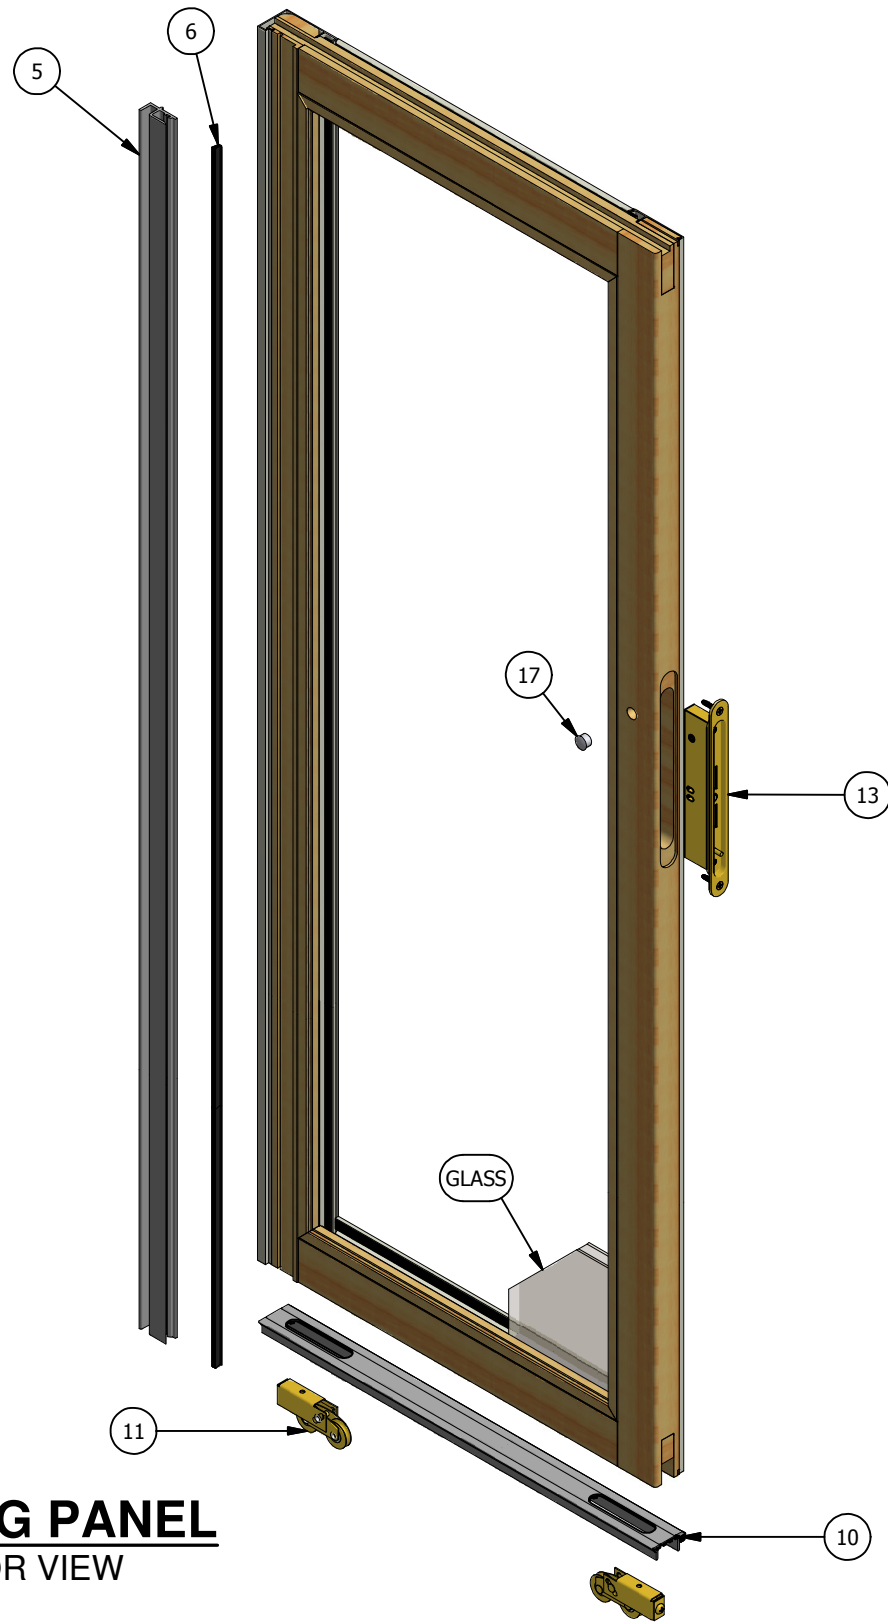

Pinnacle Series

Clad Multi-Slide Patio Door (Narrow Stacking)

Parts Identification

WINDSOR
WINDOWS & DOORS
A Woodgrain Millwork Company

Pinnacle Series Clad Multi-Slide Patio Door (Narrow Stacking) Parts Identification

Pinnacle Series

Clad Multi-Slide Patio Door (Narrow Stacking)

Parts Identification

STACKING PANEL
INTERIOR VIEW

WINDSOR
WINDOWS & DOORS
A Woodgrain Millwork Company

Pinnacle Series Clad Multi-Slide Patio Door (Narrow Stacking) Parts Identification