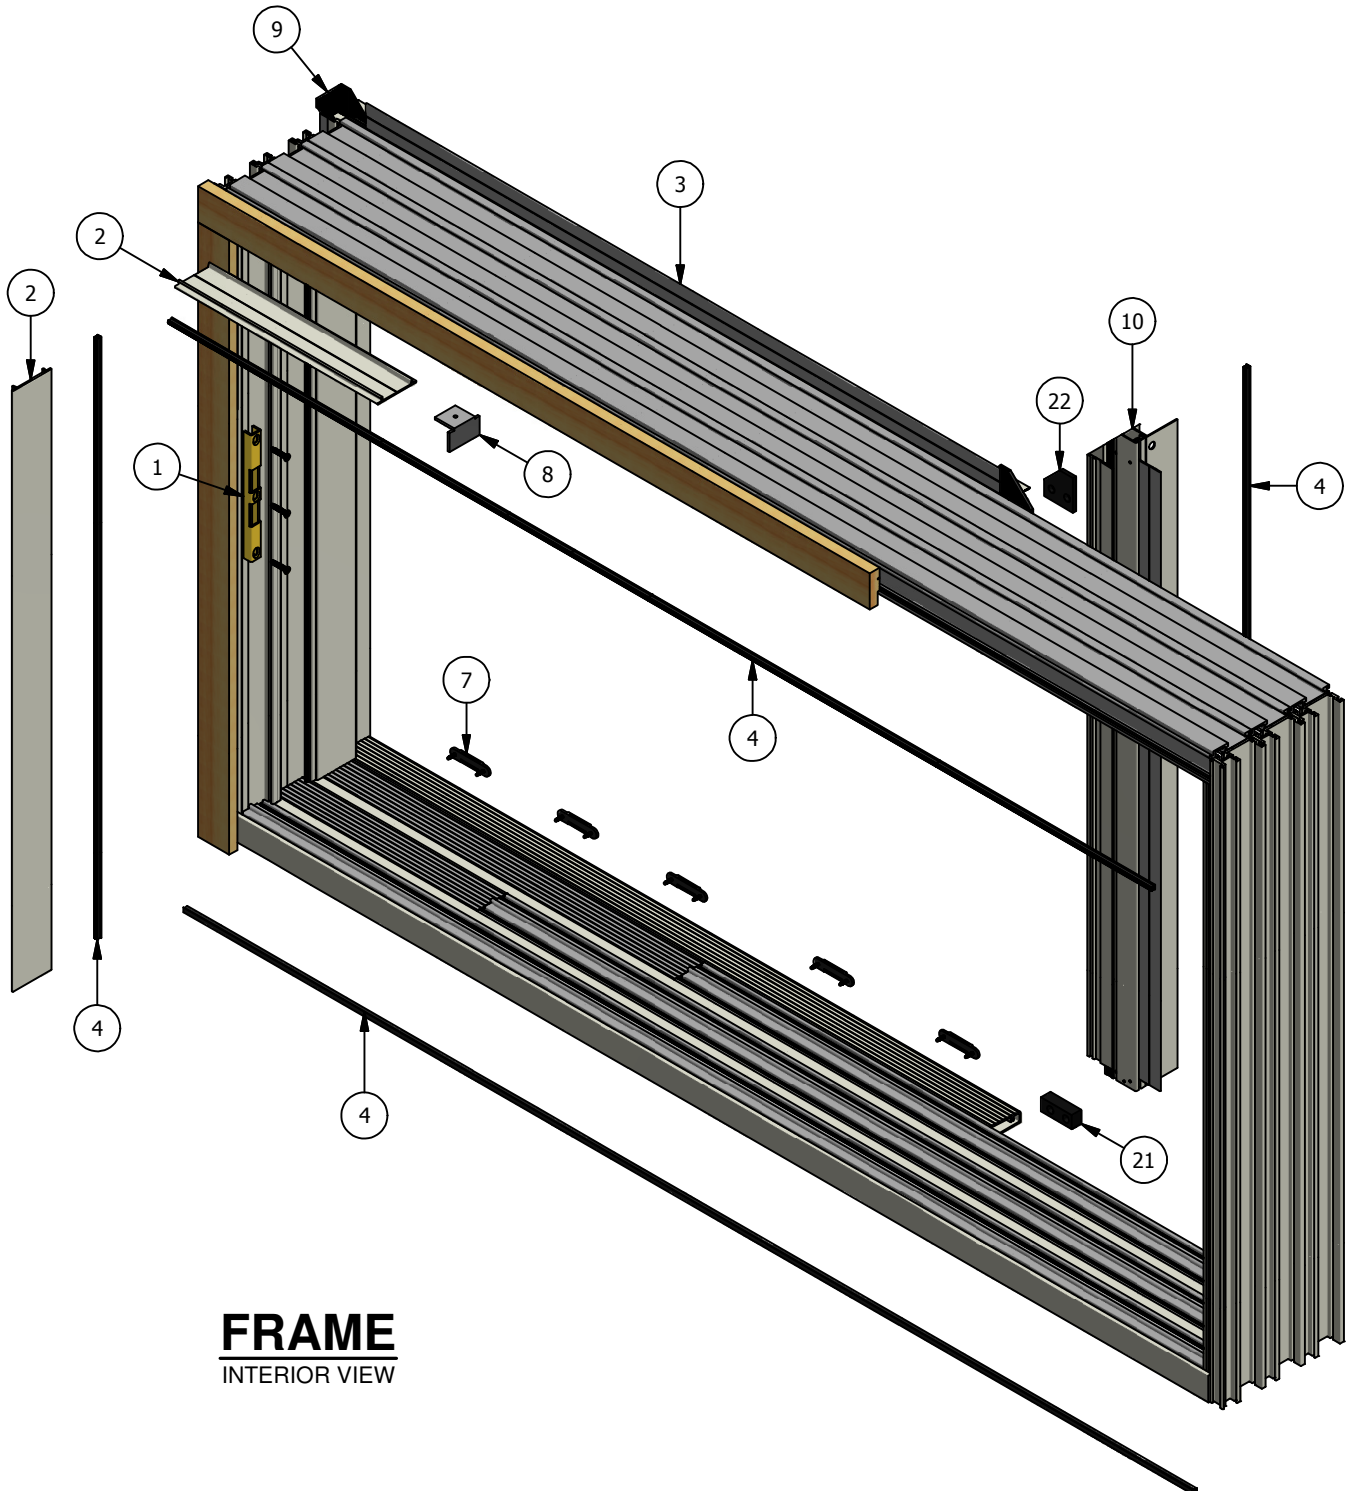

Pinnacle Series

Clad Multi-Slide Patio Door (French Pocket)

Parts Identification

FRAME
INTERIOR VIEW

Pinnacle Series

Clad Multi-Slide Patio Door (French Pocket)

Parts Identification

Pinnacle Series Clad Multi-Slide Patio Door (French Pocket)

Parts Identification

POCKET PANEL
INTERIOR VIEW

Pinnacle Series

Clad Multi-Slide Patio Door (French Pocket)

Parts Identification

MULTISLIDE ASTRAGAL

Pinnacle Series

Clad Multi-Slide Patio Door (French Pocket)

Parts Identification

Image	Item #	Description	Color / Finish / Size	Spec	Old	New SAP
	1	Keeper Keeper Screws #10 x 1 1/4" Screw (Qty. 3)	Standard Seacoast Standard Seacoast		2480053 2480056 508105 518105	10054771 10055183 10056200 10056222
	2	Head & Side Jamb Cover	Mill	20'	2100SW	10057006
	3	Head & Side Nail Fin	Call For Details			
	4	Head Track, Sill Track, Side Track and Mull Post Pile Weatherstrip	Call For Details			
	5	Interlock - Beige / Black Interlock Screws #8 x 3/4" Screw	Active Inactive Active Inactive Active Inactive Active Inactive Active Inactive 12' Lineal	6-8 6-10 8-0 9-0 10-0 12'	2384760 / 2384860 2384761 / 2384861 2384762 / 2384862 2384763 / 2384863 2384764 / 2384864 2384765 / 2384865 2384766 / 2384866 2384767 / 2384867 2384871 / 2384890 2384870 / 2384868 2384769 508152	10055920 / 10055399 10054892 / 10055930 10056652 / 10055139 10055921 / 10055931 10055395 / 10055400 10055922 / 10055932 10055137 / 10055007 10055923 / 10055933 10055140 / 10054907 10055934 / 10055401 10055396 10053263
	6	Interlock Weatherstrip	Black		2384110	10054906
*When ordering aluminum lineals in 2604 or 2605 standard or feature color, please order the mill part number to that extrusion, then specify color and either 2604 or 2605 finish.						