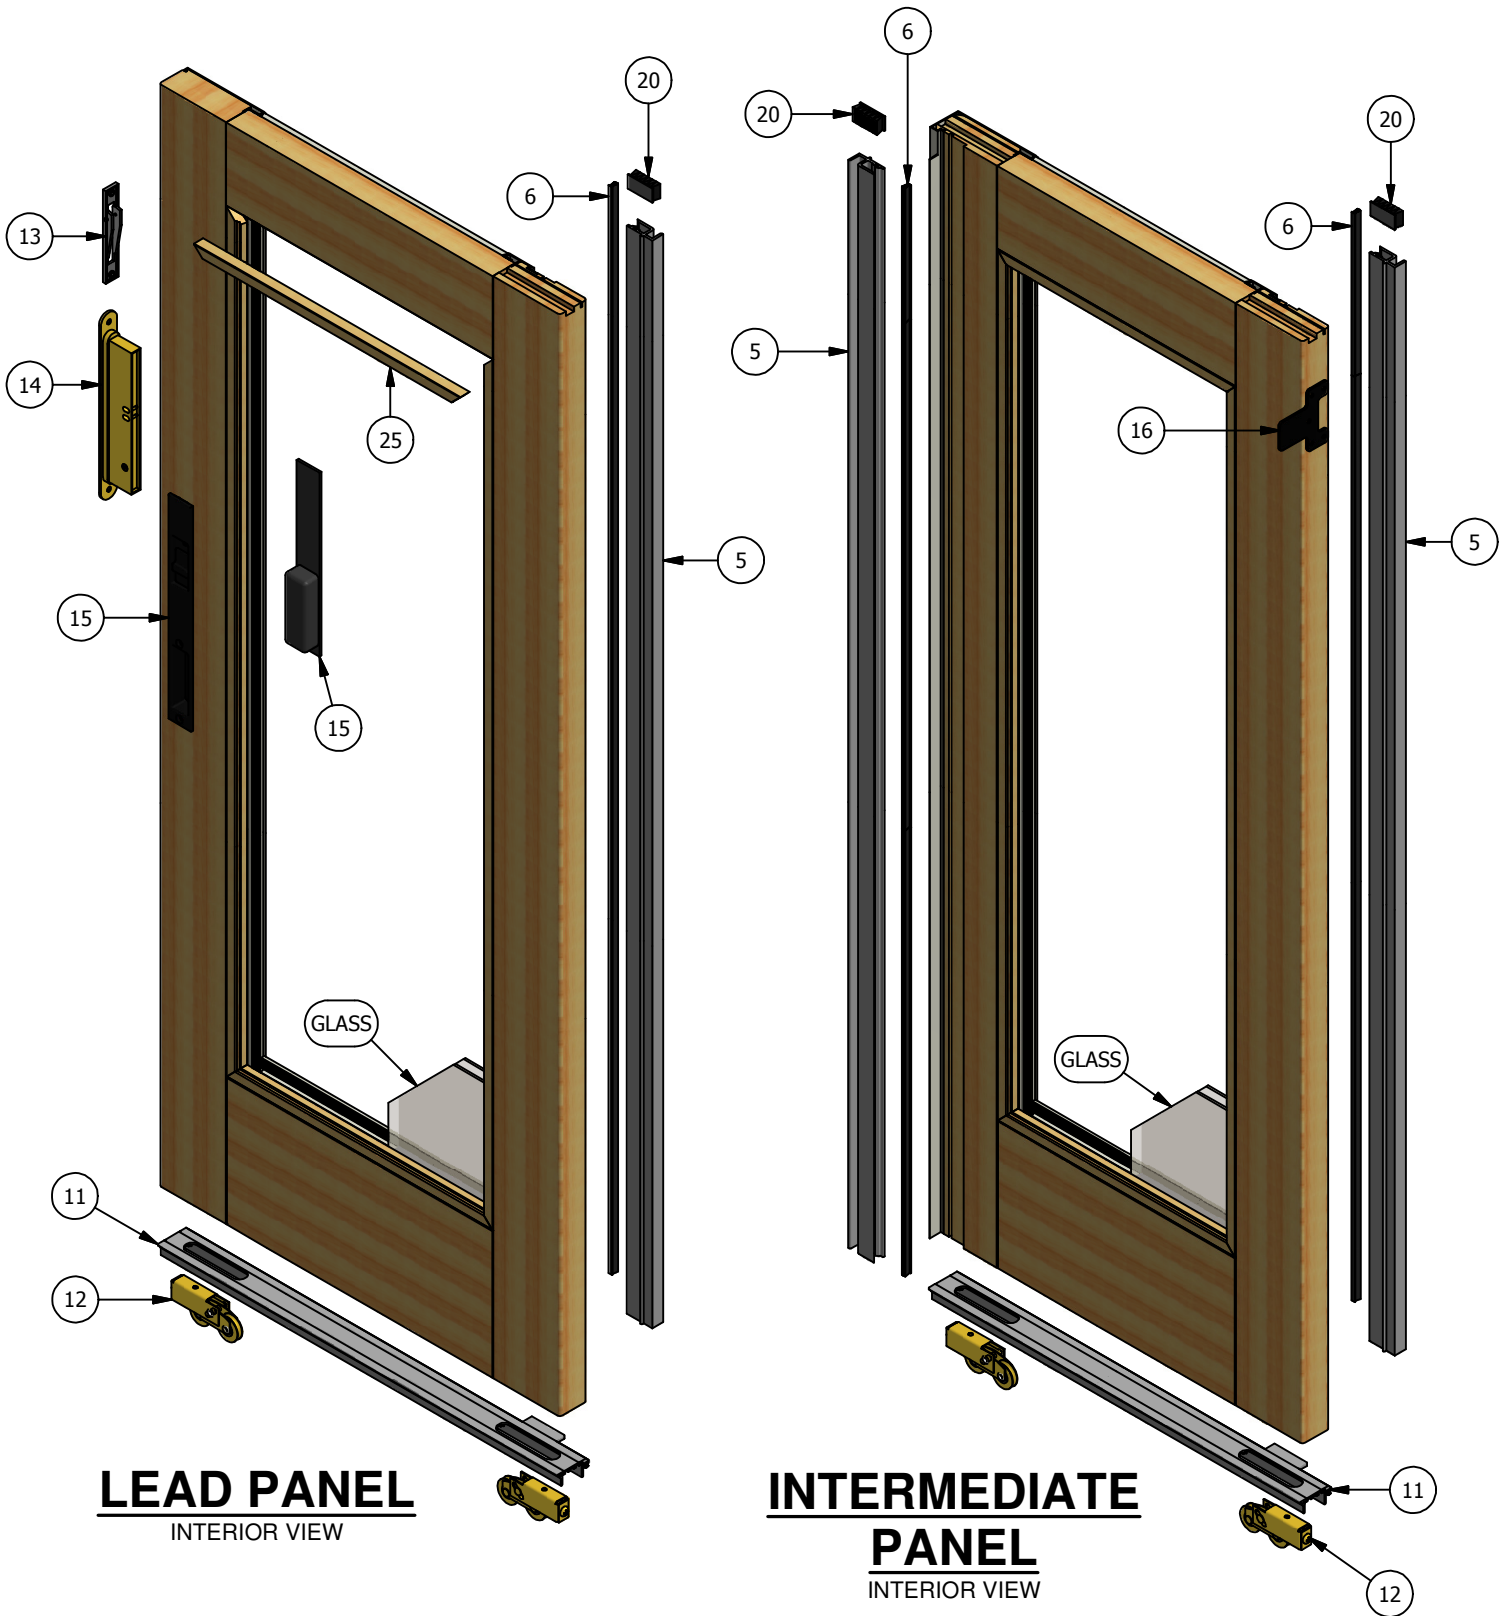

Pinnacle Series

Clad Multi-Slide Patio Door (French Pocket)

Parts Identification

FRAME
INTERIOR VIEW

Pinnacle Series

Clad Multi-Slide Patio Door (French Pocket)

Parts Identification

Pinnacle Series Clad Multi-Slide Patio Door (French Pocket)

Parts Identification

POCKET PANEL
INTERIOR VIEW

Pinnacle Series

Clad Multi-Slide Patio Door (French Pocket)

Parts Identification

MULTISLIDE ASTRAGAL

Pinnacle Series

Clad Multi-Slide Patio Door (French Pocket)