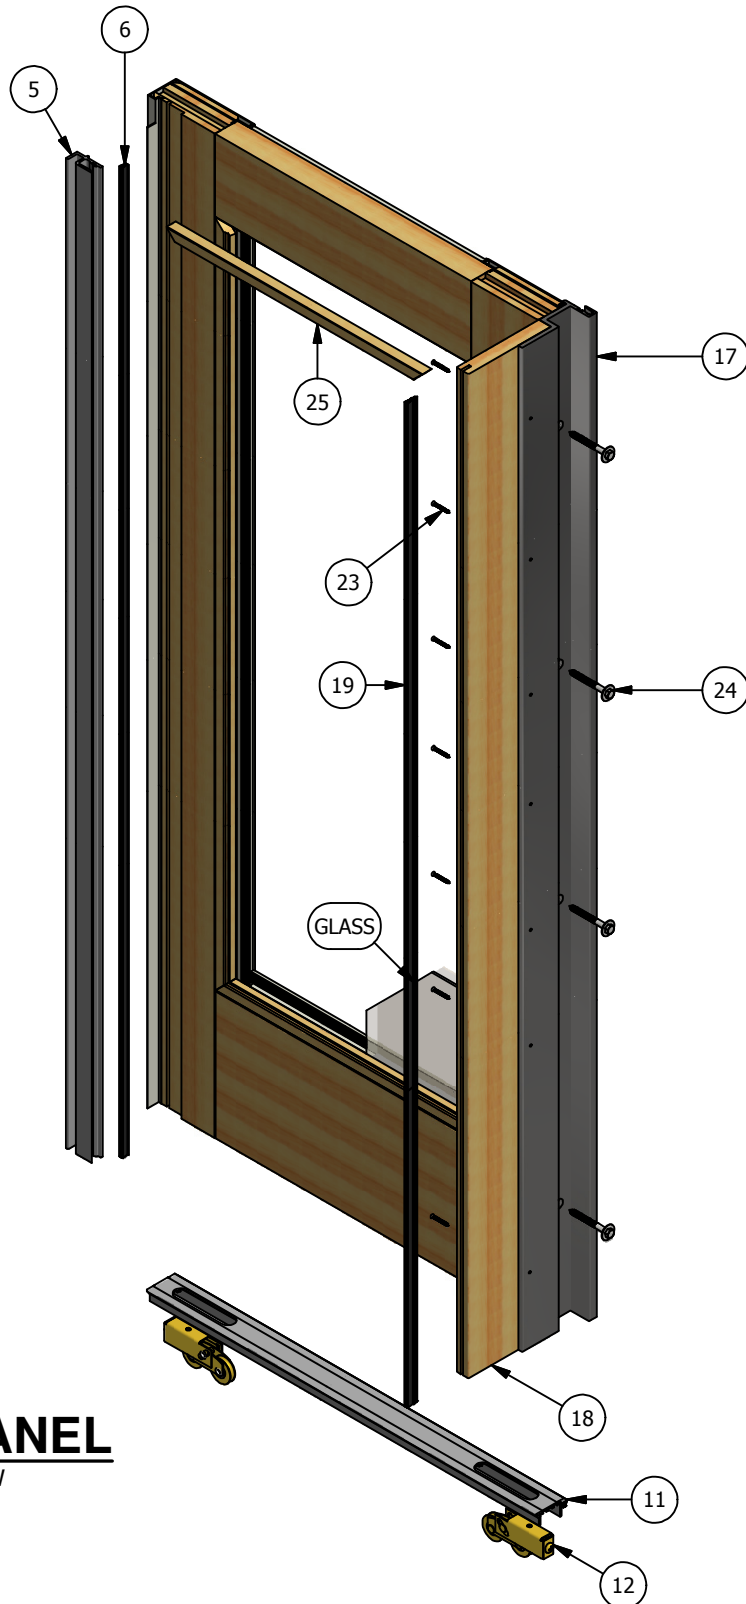

Pinnacle Series

Clad Multi-Slide Patio Door (French Pocket)

Parts Identification

FRAME
INTERIOR VIEW

Pinnacle Series

Clad Multi-Slide Patio Door (French Pocket)

Parts Identification

Pinnacle Series Clad Multi-Slide Patio Door (French Pocket)

Parts Identification

POCKET PANEL
INTERIOR VIEW

Pinnacle Series

Clad Multi-Slide Patio Door (French Pocket)

Parts Identification

MULTISLIDE ASTRAGAL

Pinnacle Series

Clad Multi-Slide Patio Door (French Pocket)

Parts Identification

Image	Item #	Description	Color / Finish / Size	Spec	Old	New SAP
	1	Keeper Keeper Screws #10 x 1 1/4" Screw (Qty. 3)	Standard Seacoast Standard Seacoast		2480053 2480056 508105 518105	10054771 10055183 10056200 10056222
	2	Head & Side Jamb Cover	Mill	20'	2100SW	10057006
	3	Head & Side Nail Fin	Call For Details			
	4	Head Track, Sill Track, Side Track and Mull Post Pile Weatherstrip	Call For Details			
	5	Interlock - Beige / Black Interlock Screws #8 x 3/4" Screw	Active Inactive Active Inactive Active Inactive Active Inactive Active Inactive 12' Lineal	6-8 6-10 8-0 9-0 10-0 12'	2384760 / 2384860 2384761 / 2384861 2384762 / 2384862 2384763 / 2384863 2384764 / 2384864 2384765 / 2384865 2384766 / 2384866 2384767 / 2384867 2384871 / 2384890 2384870 / 2384868 2384769 508152	10055920 / 10055399 10054892 / 10055930 10056652 / 10055139 10055921 / 10055931 10055395 / 10055400 10055922 / 10055932 10055137 / 10055007 10055923 / 10055933 10055140 / 10054907 10055934 / 10055401 10055396 10053263
	6	Interlock Weatherstrip	Black		2384110	10054906
*When ordering aluminum lineals in 2604 or 2605 standard or feature color, please order the mill part number to that extrusion, then specify color and either 2604 or 2605 finish.						