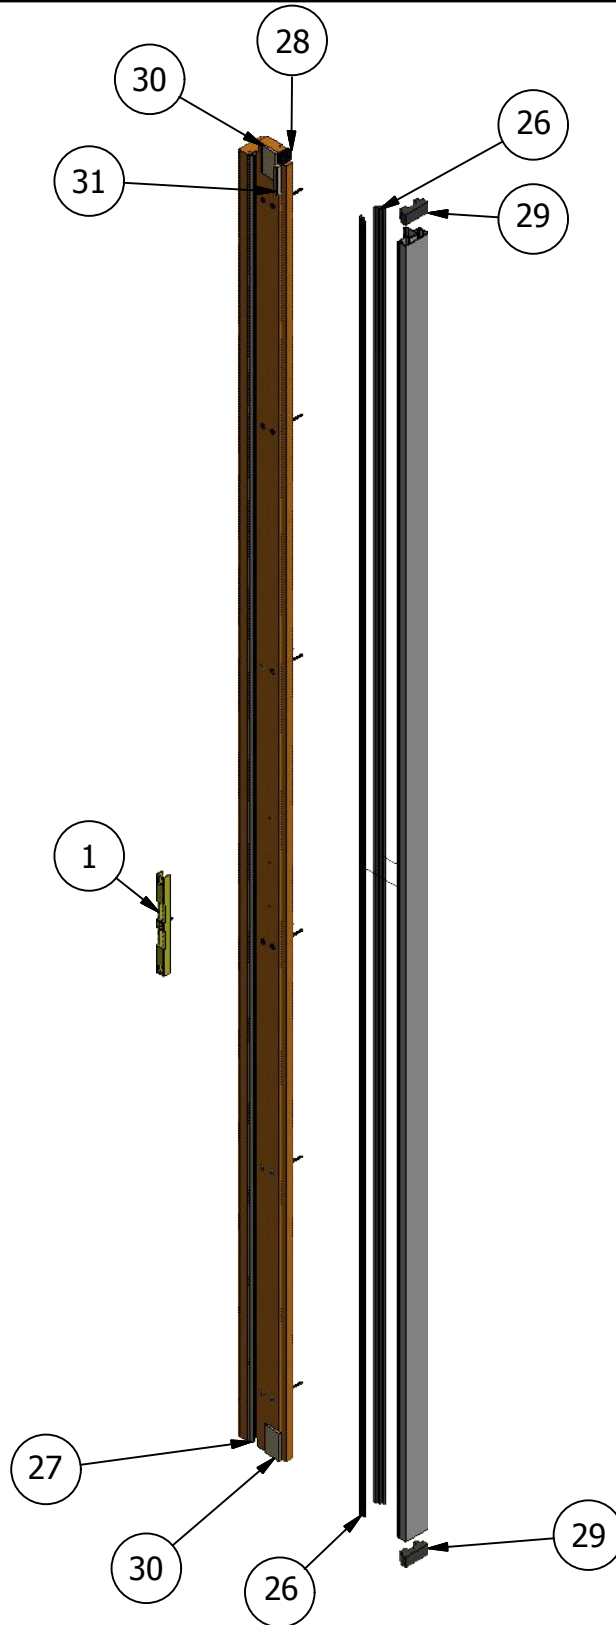

Pinnacle Series

Clad Multi-Slide Patio Door (French Pocket)

Parts Identification

MULTISLIDE ASTRAGAL

Pinnacle Series

Clad Multi-Slide Patio Door (French Pocket)

Parts Identification

Image	Item #	Description	Color / Finish / Size	Spec	Old	New SAP
	1	Keeper Keeper Screws #10 x 1 1/4" Screw (Qty. 3)	Standard Seacoast Standard Seacoast		2480053 2480056 508105 518105	10054771 10055183 10056200 10056222
	2	Head & Side Jamb Cover	Mill	20'	2100SW	10057006
	3	Head & Side Nail Fin	Call For Details			
	4	Head Track, Sill Track, Side Track and Mull Post Pile Weatherstrip	Call For Details			
	5	Interlock - Beige / Black Interlock Screws #8 x 3/4" Screw	Active Inactive Active Inactive Active Inactive Active Inactive Active Inactive 12' Lineal	6-8 6-10 8-0 9-0 10-0 12'	2384760 / 2384860 2384761 / 2384861 2384762 / 2384862 2384763 / 2384863 2384764 / 2384864 2384765 / 2384865 2384766 / 2384866 2384767 / 2384867 2384871 / 2384890 2384870 / 2384868 2384769 508152	10055920 / 10055399 10054892 / 10055930 10056652 / 10055139 10055921 / 10055931 10055395 / 10055400 10055922 / 10055932 10055137 / 10055007 10055923 / 10055933 10055140 / 10054907 10055934 / 10055401 10055396 10053263
	6	Interlock Weatherstrip	Black		2384110	10054906
*When ordering aluminum lineals in 2604 or 2605 standard or feature color, please order the mill part number to that extrusion, then specify color and either 2604 or 2605 finish.