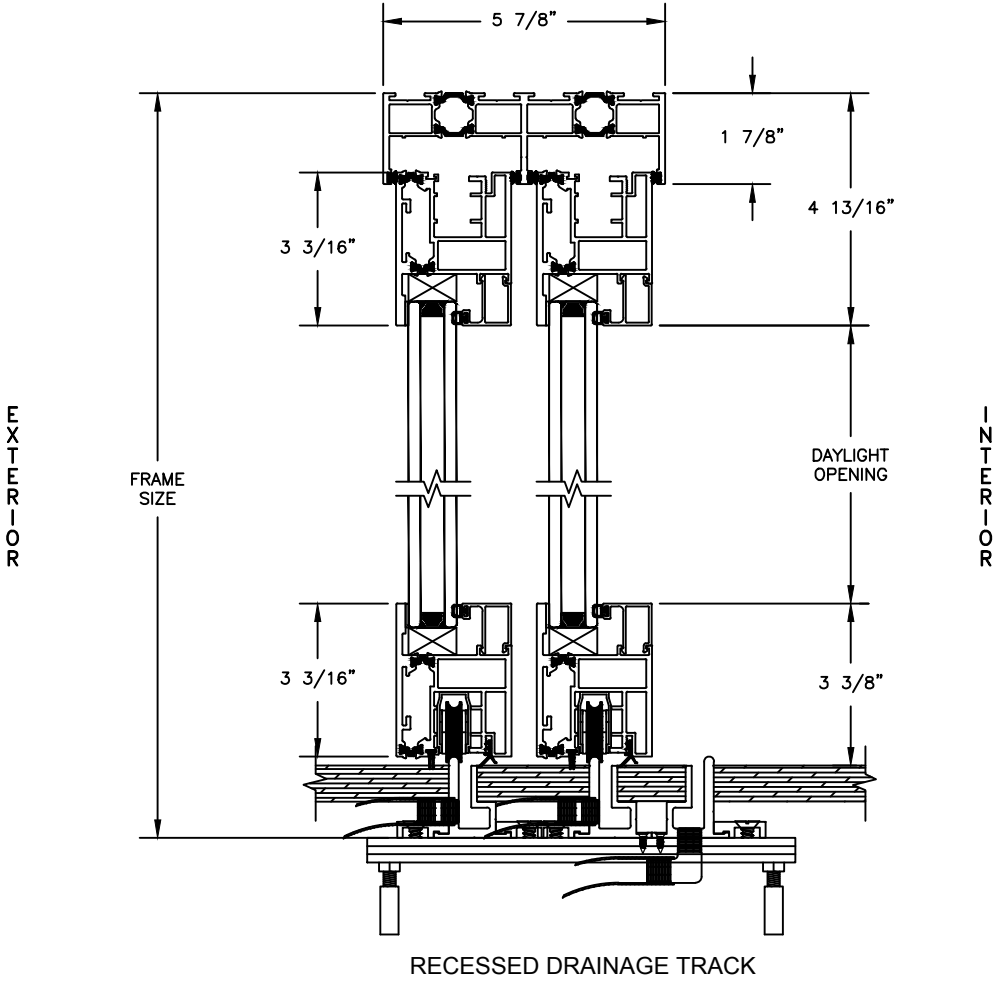

Pinnacle Select

CLAD MULTI-SLIDE

SECTION DETAILS

SCALE: 3" = 1'-0"

Pinnacle Select

CLAD MULTI-SLIDE

SECTION DETAILS
SCALE: 3" = 1'-0"

Pinnacle Select

CLAD MULTI-SLIDE

SECTION DETAILS

SCALE: 3" = 1'-0"

Pinnacle Select

CLAD MULTI-SLIDE

SECTION DETAILS

SCALE: 1 1/2" = 1'-0"

STACKING

POCKET

Pinnacle Select

CLAD MULTI-SLIDE

SECTION DETAILS
SCALE: 1 1/2" = 1'-0"

STACKING

POCKET

Pinnacle Select CLAD MULTI-SLIDE

SECTION DETAILS
SCALE: 1 1/2" = 1'-0"