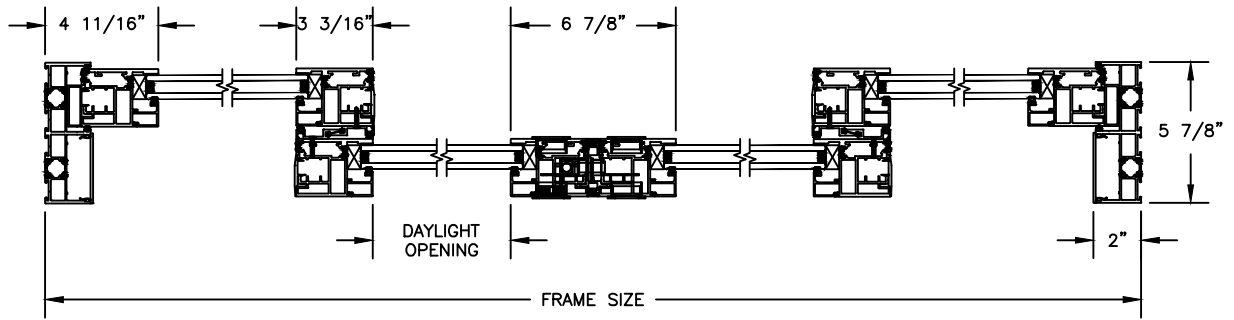

Pinnacle Select

CLAD MULTI-SLIDE

SECTION DETAILS

SCALE: 3" = 1'-0"

Pinnacle Select

CLAD MULTI-SLIDE

SECTION DETAILS
SCALE: 3" = 1'-0"

Pinnacle Select

CLAD MULTI-SLIDE

SECTION DETAILS

SCALE: 3" = 1'-0"

Pinnacle Select

CLAD MULTI-SLIDE

SECTION DETAILS

SCALE: 1 1/2" = 1'-0"

STACKING

POCKET

Pinnacle Select

CLAD MULTI-SLIDE

SECTION DETAILS
SCALE: 1 1/2" = 1'-0"

STACKING

POCKET

Pinnacle Select CLAD MULTI-SLIDE

SECTION DETAILS
SCALE: 1 1/2" = 1'-0"