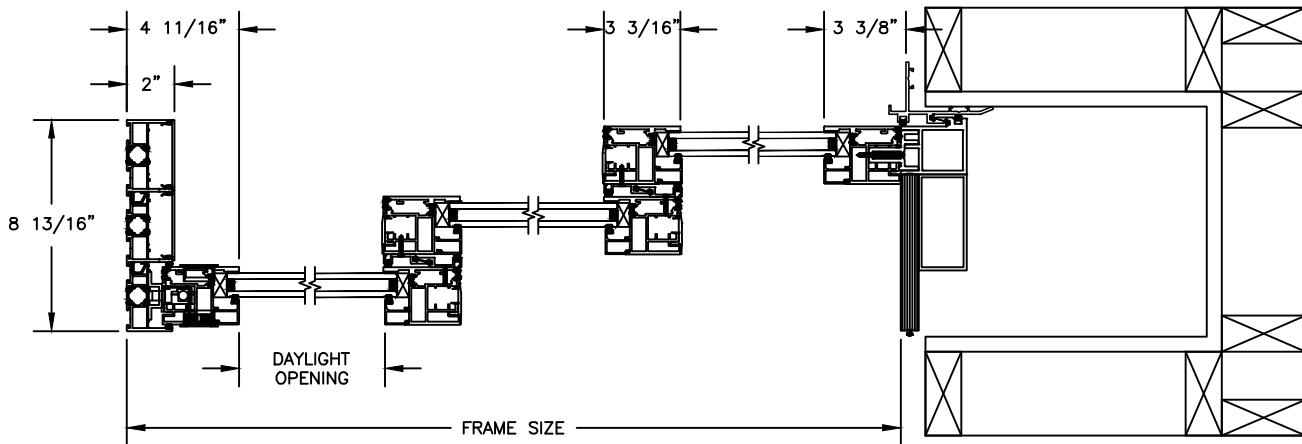

Pinnacle Select

CLAD MULTI-SLIDE

SECTION DETAILS

SCALE: 3" = 1'-0"

Pinnacle Select

CLAD MULTI-SLIDE

SECTION DETAILS
SCALE: 3" = 1'-0"

Pinnacle Select

CLAD MULTI-SLIDE

SECTION DETAILS

SCALE: 3" = 1'-0"

Pinnacle Select

CLAD MULTI-SLIDE

SECTION DETAILS

SCALE: 1 1/2" = 1'-0"

STACKING

POCKET

Pinnacle Select

CLAD MULTI-SLIDE

SECTION DETAILS
SCALE: 1 1/2" = 1'-0"

STACKING

POCKET

Pinnacle Select CLAD MULTI-SLIDE

SECTION DETAILS
SCALE: 1 1/2" = 1'-0"