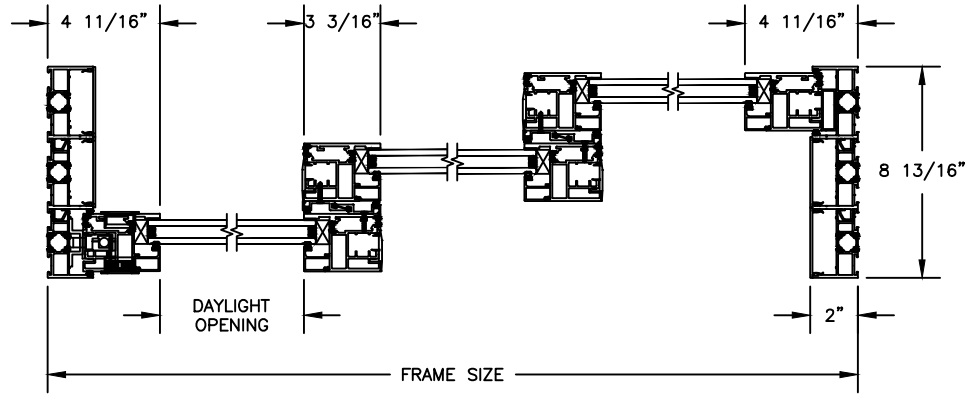

Pinnacle Select

CLAD MULTI-SLIDE

SECTION DETAILS

SCALE: 3" = 1'-0"

Pinnacle Select

CLAD MULTI-SLIDE

SECTION DETAILS
SCALE: 3" = 1'-0"

Pinnacle Select

CLAD MULTI-SLIDE

SECTION DETAILS

SCALE: 3" = 1'-0"

Pinnacle Select

CLAD MULTI-SLIDE

SECTION DETAILS

SCALE: 1 1/2" = 1'-0"

STACKING

POCKET

Pinnacle Select

CLAD MULTI-SLIDE

SECTION DETAILS
SCALE: 1 1/2" = 1'-0"

STACKING

POCKET

Pinnacle Select CLAD MULTI-SLIDE

SECTION DETAILS
SCALE: 1 1/2" = 1'-0"