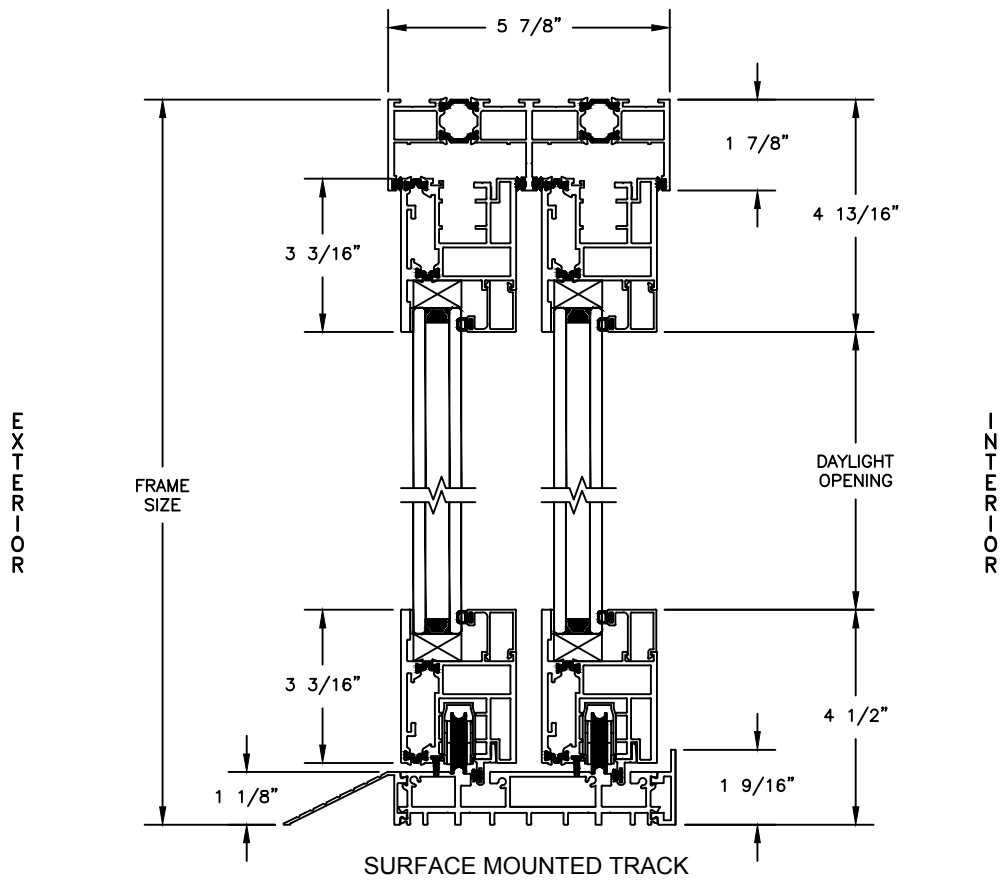

Pinnacle Select

CLAD MULTI-SLIDE

SECTION DETAILS

SCALE: 3" = 1'-0"

Pinnacle Select

CLAD MULTI-SLIDE

SECTION DETAILS
SCALE: 3" = 1'-0"

Pinnacle Select

CLAD MULTI-SLIDE

SECTION DETAILS

SCALE: 3" = 1'-0"

Pinnacle Select

CLAD MULTI-SLIDE

SECTION DETAILS

SCALE: 1 1/2" = 1'-0"

STACKING

POCKET

Pinnacle Select

CLAD MULTI-SLIDE

SECTION DETAILS
SCALE: 1 1/2" = 1'-0"

STACKING

POCKET

Pinnacle Select CLAD MULTI-SLIDE

SECTION DETAILS
SCALE: 1 1/2" = 1'-0"