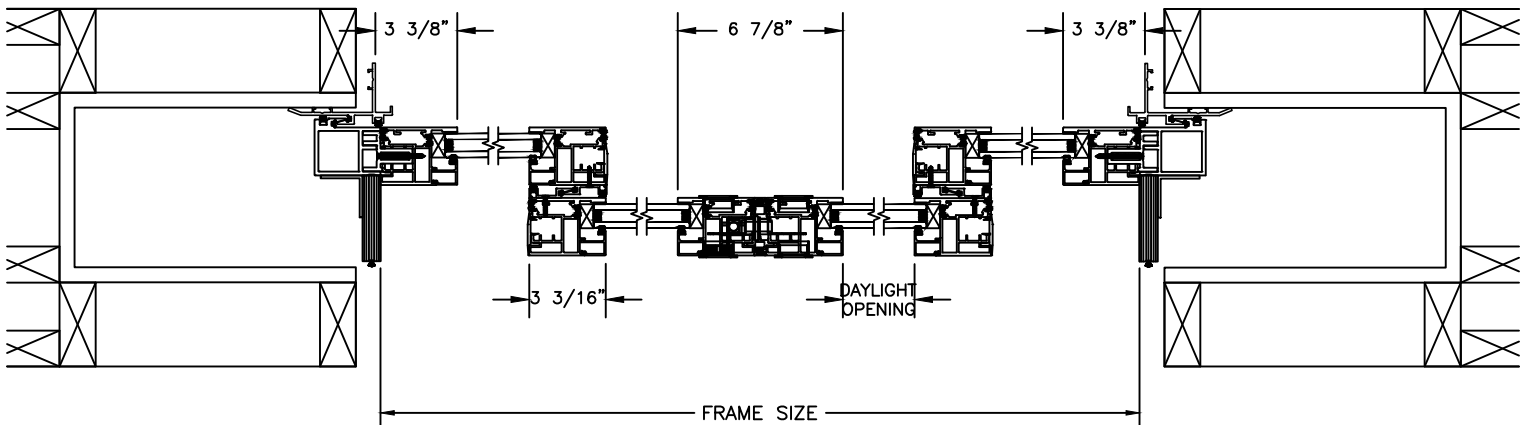

POCKET

Pinnacle Select

CLAD MULTI-SLIDE

SECTION DETAILS
SCALE: 1 1/2" = 1'-0"

STACKING

POCKET

Pinnacle Select CLAD MULTI-SLIDE

SECTION DETAILS
SCALE: 1 1/2" = 1'-0"