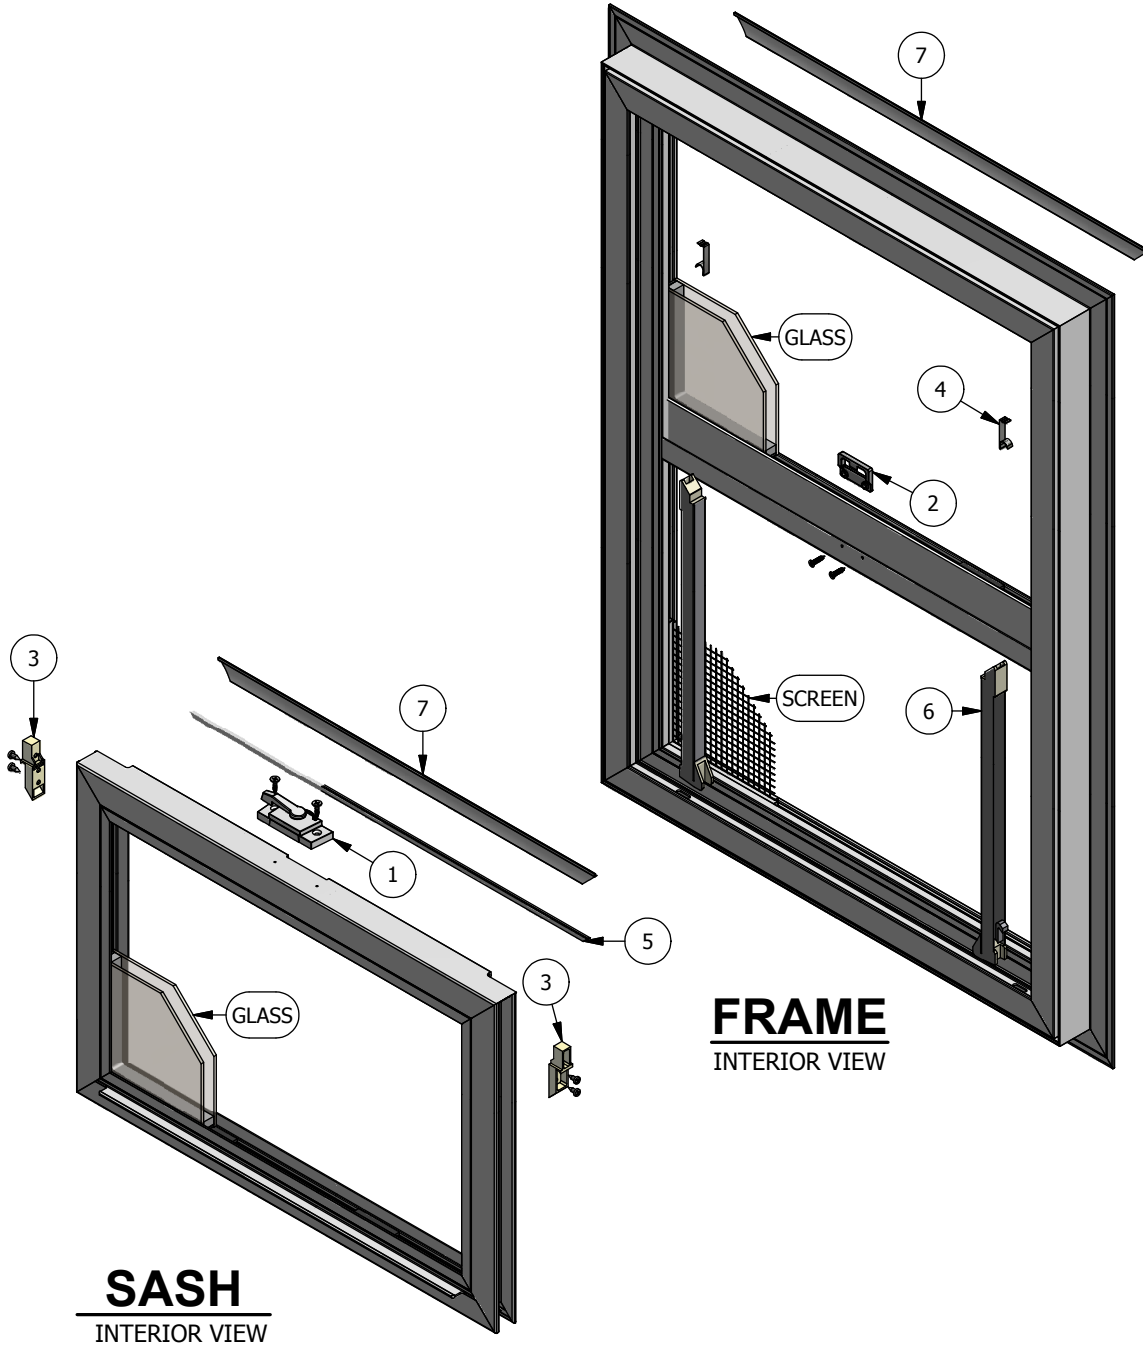

Next Dimension Pro Series

Single Hung (Operating)

Parts Identification

Next Dimension Pro Series

Single Hung (Operating)

Parts Identification

Image	Item #	Description	Color / Finish	Spec	Old	New SAP
	1	Lock	White Clay		558166 558168	10054342 10054204
		Lock Screws #8 x 1" Screw (Qty2)	White Clay		508036 508037	10056695 10056198
	2	Keeper	White Clay		558167 558169	10054688 10054548
		Keeper Screws #6 x 1" Screw (Qty2)	White Clay		508036 508037	10056695 10056198
	3	Sash Cam			421206	10054664
		Sash Cam Screws #6 x 3/4" Screw (Qty2)			508183	10055540
	4	Spring Take Out Clip			421200	10054286
	5	Weatherstrip	White Clay Black	LF	478051 478052 478053	10056844 10054319 10054190
		Meeting Rail Block	White Clay Black		308510 308511 308512	10054772 10057102 10054283
		Meeting Rail Block Screws #6 x 5/8" Screw (Qty2)	White Clay Black		508085 538080 508086	10056199 10056701 10057806
		Meeting Rail Block Screws #6 x 5/8" Screw (Qty2)	Stainless		538196	10057589