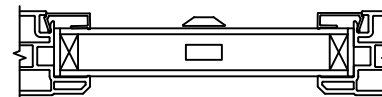

JAMBS

Next Dimension Series

FRENCH PATIO DOOR

SECTION DETAILS : DIVIDED LITE OPTIONS

SCALE: 3" = 1'-0"

INSULATING GLASS

3/4" PROFILED INNERGRILLE

5/8" GRILLE BAR
WITH INNERBAR

5/8" GRILLE BAR (EXTERIOR ONLY)
WITH 5/8" FLAT INNERGRILLE

7/8" GRILLE BAR
WITH INNERBAR

7/8" GRILLE BAR (EXTERIOR ONLY)
WITH 13/16" FLAT INNERGRILLE

TRIPLE IG INSULATING GLASS

TRIPLE IG 3/4" PROFILED INNERGRILLE