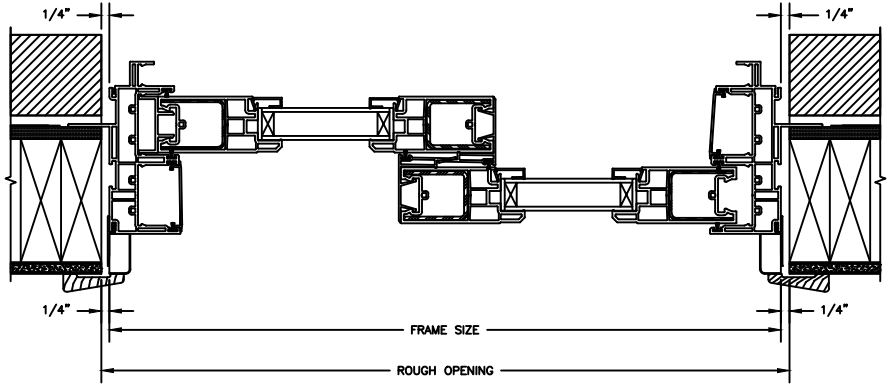

NOTE :
THE ABOVE WALL SECTIONS REPRESENT TYPICAL WALL CONDITIONS, THESE DETAILS ARE NOT INTENDED AS INSTALLATIONS INSTRUCTIONS. PLEASE REFER TO THE INSTALLATION INSTRUCTIONS PROVIDED WITH THE PURCHASED UNITS.

Next Dimension Series

FRENCH PATIO DOOR

SECTION DETAILS : CONSTRUCTION

SCALE: 2" = 1'-0"

HEAD JAMB & SILL
2 X 6 FRAME WITH BRICK
VENEER

JAMBS
2 X 6 FRAME WITH BRICK
VENEER

HEAD JAMB & SILL
8" CONCRETE BLOCK WALL
WITH BRICK VENEER

JAMBS
8" CONCRETE BLOCK WALL
WITH BRICK VENEER

NOTE:
THE ABOVE WALL SECTIONS REPRESENT TYPICAL WALL CONDITIONS, THESE DETAILS ARE NOT INTENDED AS INSTALLATIONS INSTRUCTIONS. PLEASE REFER TO THE INSTALLATION INSTRUCTIONS PROVIDED WITH THE PURCHASED UNITS.