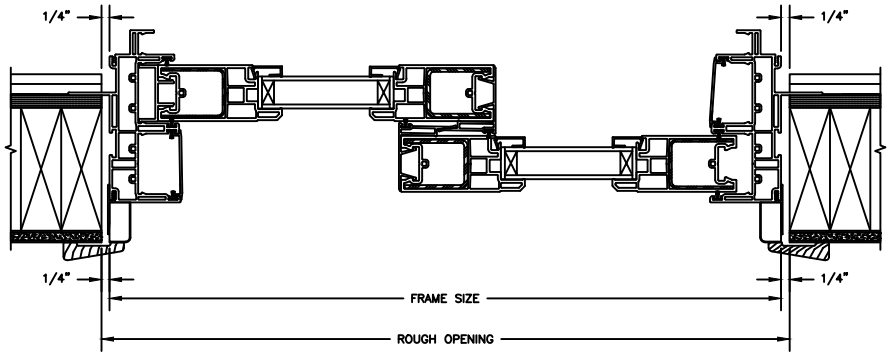

Next Dimension Series

FRENCH PATIO DOOR

SECTION DETAILS : CONSTRUCTION

SCALE: 2" = 1'-0"

HEAD JAMB & SILL
2 X 6 FRAME WITH
SIDING

JAMBS
2 X 6 FRAME WITH
SIDING

HEAD JAMB & SILL
2 X 6 FRAME WITH
STUCCO

JAMBS
2 X 6 FRAME WITH
STUCCO

NOTE :
THE ABOVE WALL SECTIONS REPRESENT TYPICAL WALL CONDITIONS, THESE DETAILS ARE NOT INTENDED AS INSTALLATIONS INSTRUCTIONS. PLEASE REFER TO THE INSTALLATION INSTRUCTIONS PROVIDED WITH THE PURCHASED UNITS.