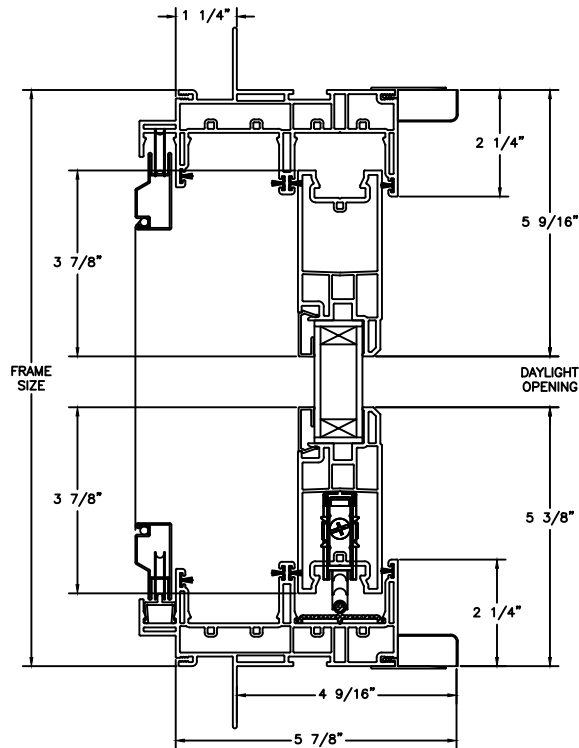

Next Dimension Series

FRENCH PATIO DOOR

SECTION DETAILS

SCALE: 3" = 1'-0"

OPERATING HEAD JAMB & SILL

STATIONARY HEAD JAMB & SILL

JAMBS

UNIT WITH SIDE LIGHT JAMBS

Next Dimension Series

FRENCH PATIO DOOR

SECTION DETAILS (4 9/16" JAMB)

SCALE: 3" = 1'-0"

OPERATING HEAD JAMB & SILL

STATIONARY HEAD JAMB & SILL

JAMBS

UNIT WITH SIDE LIGHT JAMBS

Next Dimension Series

FRENCH PATIO DOOR

SECTION DETAILS : QUAD

SCALE: 2" = 1'-0"

OPERATING HEAD JAMB & SILL

STATIONARY HEAD JAMB & SILL

JAMBS

Next Dimension Series

FRENCH PATIO DOOR

SECTION DETAILS : QUAD (4 9/16" JAMB)

SCALE: 2" = 1'-0"

OPERATING HEAD JAMB & SILL

STATIONARY HEAD JAMB & SILL

Next Dimension Series

FRENCH PATIO DOOR

SECTION DETAILS: SIDELITE / TRANSOM