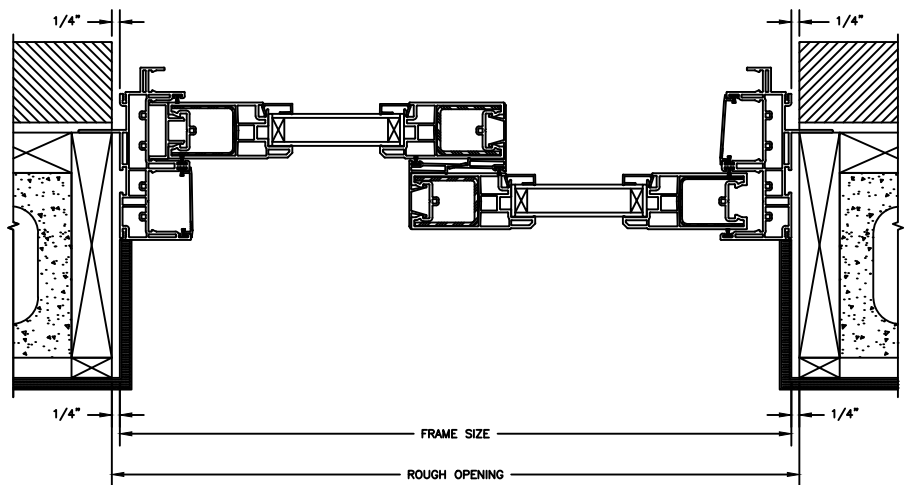

NOTE :
THE ABOVE WALL SECTIONS REPRESENT TYPICAL WALL CONDITIONS, THESE DETAILS ARE NOT INTENDED AS INSTALLATIONS INSTRUCTIONS. PLEASE REFER TO THE INSTALLATION INSTRUCTIONS PROVIDED WITH THE PURCHASED UNITS.

Next Dimension Series

FRENCH PATIO DOOR

SECTION DETAILS : CONSTRUCTION

SCALE: 2" = 1'-0"

HEAD JAMB & SILL
2 X 6 FRAME WITH BRICK
VENEER

JAMBS
2 X 6 FRAME WITH BRICK
VENEER

HEAD JAMB & SILL
8" CONCRETE BLOCK WALL
WITH BRICK VENEER

JAMBS
8" CONCRETE BLOCK WALL
WITH BRICK VENEER

NOTE:
THE ABOVE WALL SECTIONS REPRESENT TYPICAL WALL CONDITIONS, THESE DETAILS ARE NOT INTENDED AS INSTALLATIONS INSTRUCTIONS. PLEASE REFER TO THE INSTALLATION INSTRUCTIONS PROVIDED WITH THE PURCHASED UNITS.