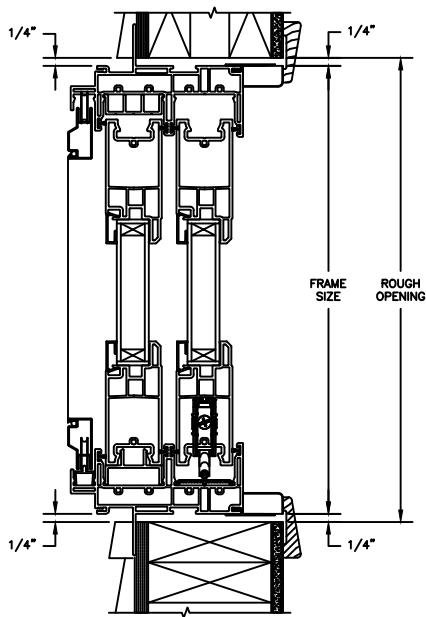

5/8" GRILLE BAR (EXTERIOR ONLY)
WITH 5/8" FLAT INNERGRILLE

7/8" GRILLE BAR
WITH INNERBAR

7/8" GRILLE BAR (EXTERIOR ONLY)
WITH 13/16" FLAT INNERGRILLE

TRIPLE IG INSULATING GLASS

TRIPLE IG 3/4" PROFILED INNERGRILLE

Next Dimension Series

FRENCH PATIO DOOR

SECTION DETAILS : CONSTRUCTION

SCALE: 2" = 1'-0"

HEAD JAMB & SILL
2 X 6 FRAME WITH
SIDING

JAMBS
2 X 6 FRAME WITH
SIDING

HEAD JAMB & SILL
2 X 6 FRAME WITH
STUCCO

JAMBS
2 X 6 FRAME WITH
STUCCO

Next Dimension Series

FRENCH PATIO DOOR

SECTION DETAILS : CONSTRUCTION

SCALE: 2" = 1'-0"

HEAD JAMB & SILL
2 X 6 FRAME WITH BRICK
VENEER

JAMBS
2 X 6 FRAME WITH BRICK
VENEER

HEAD JAMB & SILL
8" CONCRETE BLOCK WALL
WITH BRICK VENEER