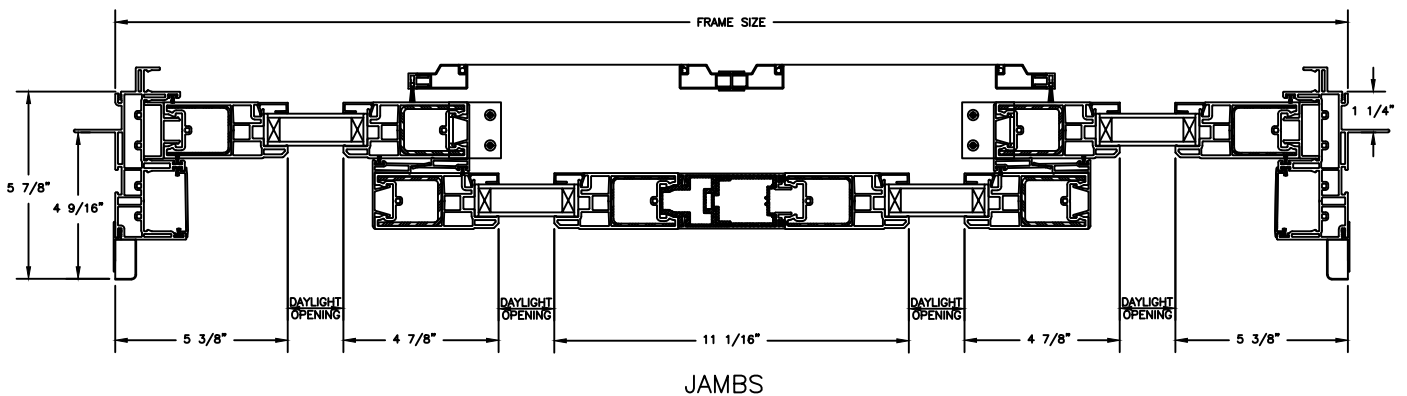

FRENCH PATIO DOOR

SECTION DETAILS : QUAD (4 9/16" JAMB)

SCALE: 2" = 1'-0"

OPERATING HEAD JAMB & SILL

STATIONARY HEAD JAMB & SILL

Next Dimension Series

FRENCH PATIO DOOR

SECTION DETAILS: SIDELITE / TRANSOM