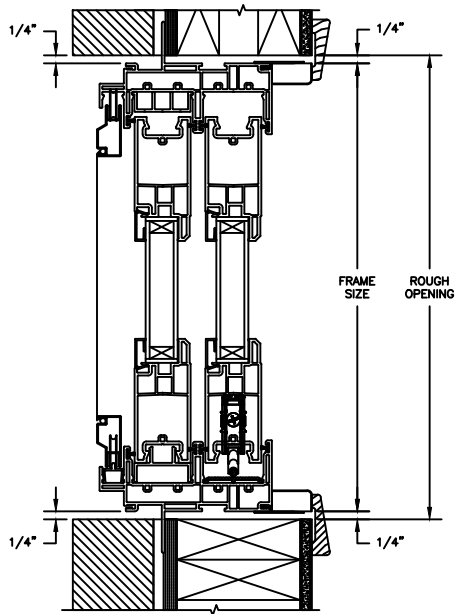

5/8" GRILLE BAR (EXTERIOR ONLY)
WITH 5/8" FLAT INNERGRILLE

7/8" GRILLE BAR
WITH INNERBAR

7/8" GRILLE BAR (EXTERIOR ONLY)
WITH 13/16" FLAT INNERGRILLE

TRIPLE IG INSULATING GLASS

TRIPLE IG 3/4" PROFILED INNERGRILLE

Next Dimension Series

FRENCH PATIO DOOR

SECTION DETAILS : CONSTRUCTION

SCALE: 2" = 1'-0"

HEAD JAMB & SILL
2 X 6 FRAME WITH
SIDING

JAMBS
2 X 6 FRAME WITH
SIDING

HEAD JAMB & SILL
2 X 6 FRAME WITH
STUCCO

JAMBS
2 X 6 FRAME WITH
STUCCO

NOTE :
THE ABOVE WALL SECTIONS REPRESENT TYPICAL WALL CONDITIONS, THESE DETAILS ARE NOT INTENDED AS INSTALLATIONS INSTRUCTIONS. PLEASE REFER TO THE INSTALLATION INSTRUCTIONS PROVIDED WITH THE PURCHASED UNITS.

Next Dimension Series

FRENCH PATIO DOOR

SECTION DETAILS : CONSTRUCTION

SCALE: 2" = 1'-0"

HEAD JAMB & SILL
2 X 6 FRAME WITH BRICK
VENEER

JAMBS
2 X 6 FRAME WITH BRICK
VENEER

HEAD JAMB & SILL
8" CONCRETE BLOCK WALL
WITH BRICK VENEER