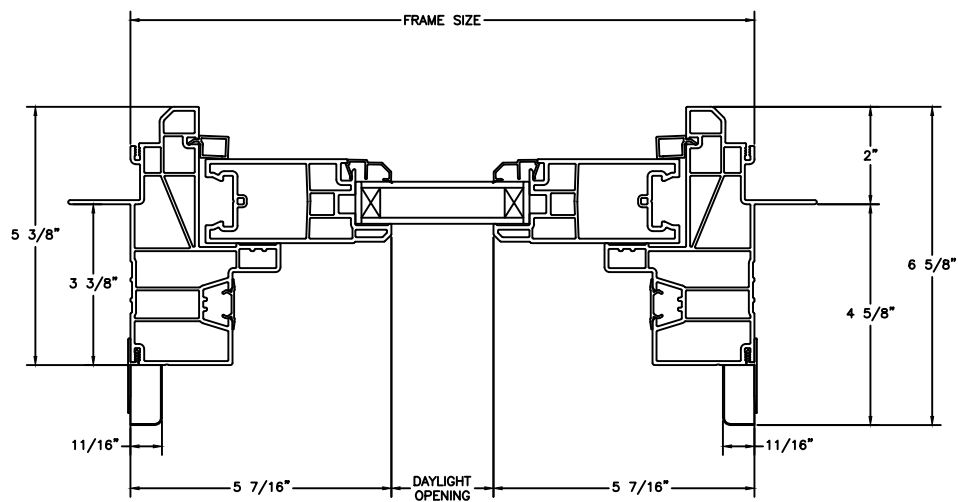

JAMBS

Next Dimension Series

FRENCH PATIO DOOR

SECTION DETAILS : DIVIDED LITE OPTIONS

SCALE: 3" = 1'-0"

INSULATING GLASS

3/4" PROFILED INNERGRILLE

5/8" GRILLE BAR
WITH INNERBAR