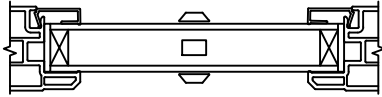

JAMBS

Next Dimension Series

FRENCH PATIO DOOR

SECTION DETAILS : DIVIDED LITE OPTIONS

SCALE: 3" = 1'-0"

INSULATING GLASS

3/4" PROFILED INNERGRILLE

5/8" GRILLE BAR
WITH INNERBAR

5/8" GRILLE BAR (EXTERIOR ONLY)
WITH 5/8" FLAT INNERGRILLE

7/8" GRILLE BAR
WITH INNERBAR

7/8" GRILLE BAR (EXTERIOR ONLY)
WITH 13/16" FLAT INNERGRILLE

TRIPLE IG INSULATING GLASS

TRIPLE IG 3/4" PROFILED INNERGRILLE