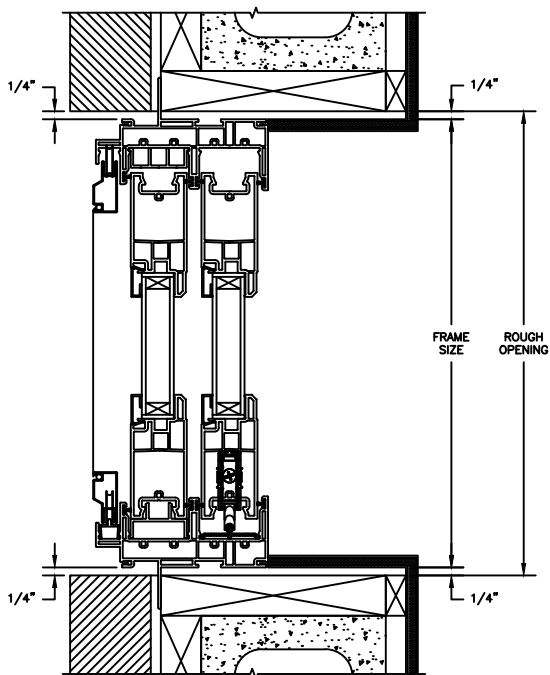

NOTE :
THE ABOVE WALL SECTIONS REPRESENT TYPICAL WALL CONDITIONS, THESE DETAILS ARE NOT INTENDED AS INSTALLATIONS INSTRUCTIONS. PLEASE REFER TO THE INSTALLATION INSTRUCTIONS PROVIDED WITH THE PURCHASED UNITS.

Next Dimension Series

FRENCH PATIO DOOR

SECTION DETAILS : CONSTRUCTION

SCALE: 2" = 1'-0"

HEAD JAMB & SILL
2 X 6 FRAME WITH BRICK
VENEER

JAMBS
2 X 6 FRAME WITH BRICK
VENEER

HEAD JAMB & SILL
8" CONCRETE BLOCK WALL
WITH BRICK VENEER

JAMBS
8" CONCRETE BLOCK WALL
WITH BRICK VENEER

NOTE:
THE ABOVE WALL SECTIONS REPRESENT TYPICAL WALL CONDITIONS, THESE DETAILS ARE NOT INTENDED AS INSTALLATIONS INSTRUCTIONS. PLEASE REFER TO THE INSTALLATION INSTRUCTIONS PROVIDED WITH THE PURCHASED UNITS.