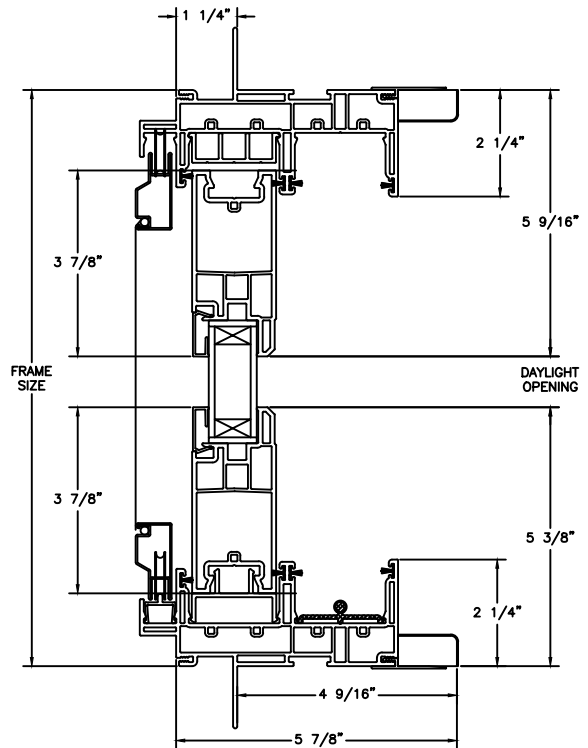

STATIONARY HEAD JAMB & SILL