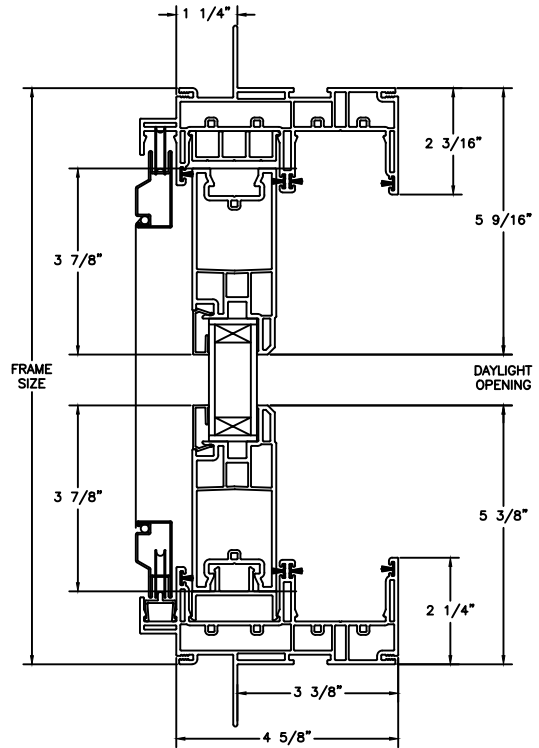

Next Dimension Series

FRENCH PATIO DOOR

SECTION DETAILS

SCALE: 3" = 1'-0"

OPERATING HEAD JAMB & SILL

STATIONARY HEAD JAMB & SILL

JAMBS

UNIT WITH SIDE LIGHT JAMBS

Next Dimension Series

FRENCH PATIO DOOR

SECTION DETAILS (4 9/16" JAMB)

SCALE: 3" = 1'-0"

OPERATING HEAD JAMB & SILL

STATIONARY HEAD JAMB & SILL

JAMBS

UNIT WITH SIDE LIGHT JAMBS

Next Dimension Series

FRENCH PATIO DOOR

SECTION DETAILS : QUAD

SCALE: 2" = 1'-0"

OPERATING HEAD JAMB & SILL

STATIONARY HEAD JAMB & SILL

JAMBS

Next Dimension Series

FRENCH PATIO DOOR

SECTION DETAILS : QUAD (4 9/16" JAMB)

SCALE: 2" = 1'-0"

OPERATING HEAD JAMB & SILL

STATIONARY HEAD JAMB & SILL

Next Dimension Series

FRENCH PATIO DOOR

SECTION DETAILS: SIDELITE / TRANSOM