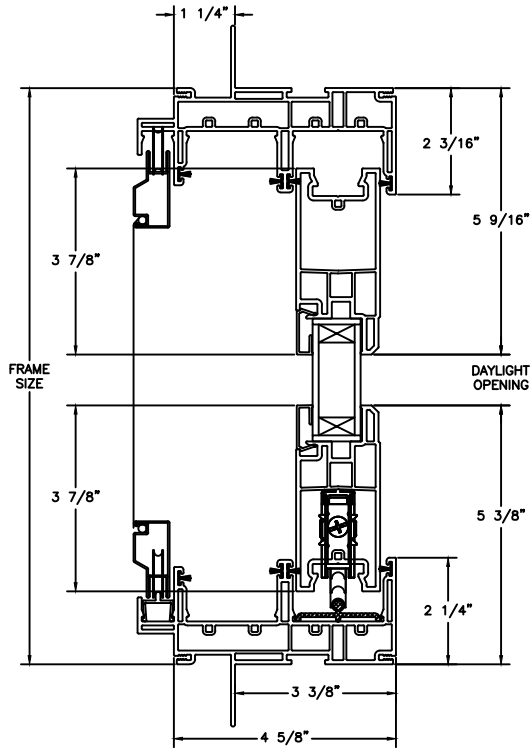

Next Dimension Series

FRENCH PATIO DOOR

SECTION DETAILS

SCALE: 3" = 1'-0"

OPERATING HEAD JAMB & SILL

STATIONARY HEAD JAMB & SILL

JAMBS

UNIT WITH SIDE LIGHT JAMBS

Next Dimension Series

FRENCH PATIO DOOR

SECTION DETAILS (4 9/16" JAMB)

SCALE: 3" = 1'-0"

OPERATING HEAD JAMB & SILL

STATIONARY HEAD JAMB & SILL

JAMBS

UNIT WITH SIDE LIGHT JAMBS

Next Dimension Series

FRENCH PATIO DOOR

SECTION DETAILS : QUAD

SCALE: 2" = 1'-0"

OPERATING HEAD JAMB & SILL

STATIONARY HEAD JAMB & SILL

JAMBS

Next Dimension Series

FRENCH PATIO DOOR

SECTION DETAILS : QUAD (4 9/16" JAMB)

SCALE: 2" = 1'-0"

OPERATING HEAD JAMB & SILL

STATIONARY HEAD JAMB & SILL

Next Dimension Series

FRENCH PATIO DOOR

SECTION DETAILS: SIDELITE / TRANSOM