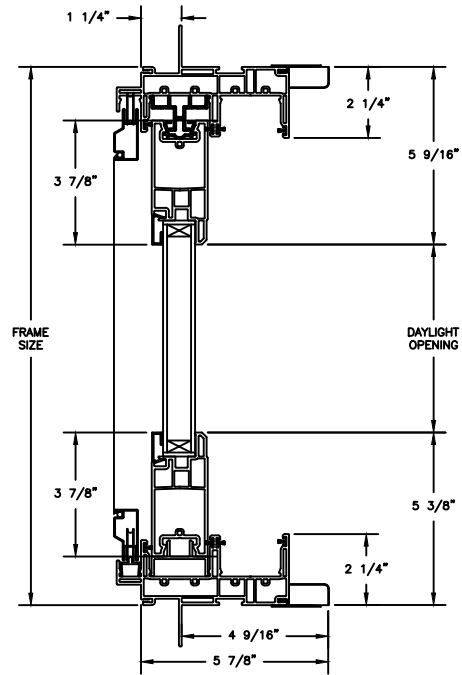

Next Dimension Series

FRENCH PATIO DOOR

SECTION DETAILS : QUAD

SCALE: 2" = 1'-0"

OPERATING HEAD JAMB & SILL

STATIONARY HEAD JAMB & SILL

JAMBS

Next Dimension Series

FRENCH PATIO DOOR

SECTION DETAILS : QUAD (4 9/16" JAMB)

SCALE: 2" = 1'-0"

OPERATING HEAD JAMB & SILL

STATIONARY HEAD JAMB & SILL

Next Dimension Series

FRENCH PATIO DOOR

SECTION DETAILS: SIDELITE / TRANSOM

SCALE: 3" = 1'-0"

HEAD JAMB & SILL

JAMBS

Next Dimension Series

FRENCH PATIO DOOR

SECTION DETAILS: SIDELITE / TRANSOM (4 9/16" JAMB)

SCALE: 3" = 1'-0"

HEAD JAMB & SILL