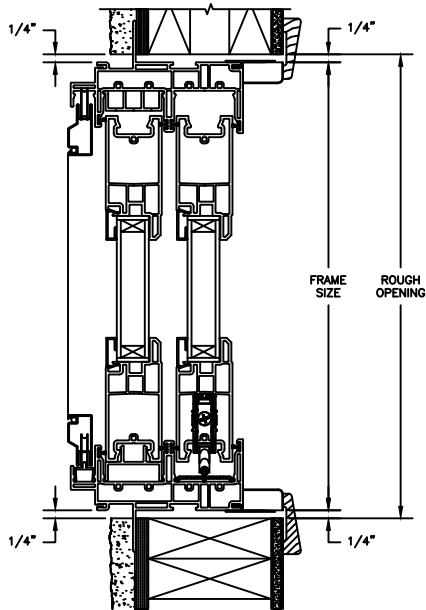

Next Dimension Series

FRENCH PATIO DOOR

SECTION DETAILS : CONSTRUCTION

SCALE: 2" = 1'-0"

HEAD JAMB & SILL
2 X 6 FRAME WITH
SIDING

JAMBS
2 X 6 FRAME WITH
SIDING

HEAD JAMB & SILL
2 X 6 FRAME WITH
STUCCO

JAMBS
2 X 6 FRAME WITH
STUCCO

NOTE :
THE ABOVE WALL SECTIONS REPRESENT TYPICAL WALL CONDITIONS, THESE DETAILS ARE NOT INTENDED AS INSTALLATIONS INSTRUCTIONS. PLEASE REFER TO THE INSTALLATION INSTRUCTIONS PROVIDED WITH THE PURCHASED UNITS.

Next Dimension Series

FRENCH PATIO DOOR

SECTION DETAILS : CONSTRUCTION

SCALE: 2" = 1'-0"

HEAD JAMB & SILL
2 X 6 FRAME WITH BRICK
VENEER

JAMBS
2 X 6 FRAME WITH BRICK
VENEER

HEAD JAMB & SILL
8" CONCRETE BLOCK WALL
WITH BRICK VENEER

JAMBS
8" CONCRETE BLOCK WALL
WITH BRICK VENEER

NOTE:
THE ABOVE WALL SECTIONS REPRESENT TYPICAL WALL CONDITIONS, THESE DETAILS ARE NOT INTENDED AS INSTALLATIONS INSTRUCTIONS. PLEASE REFER TO THE INSTALLATION INSTRUCTIONS PROVIDED WITH THE PURCHASED UNITS.