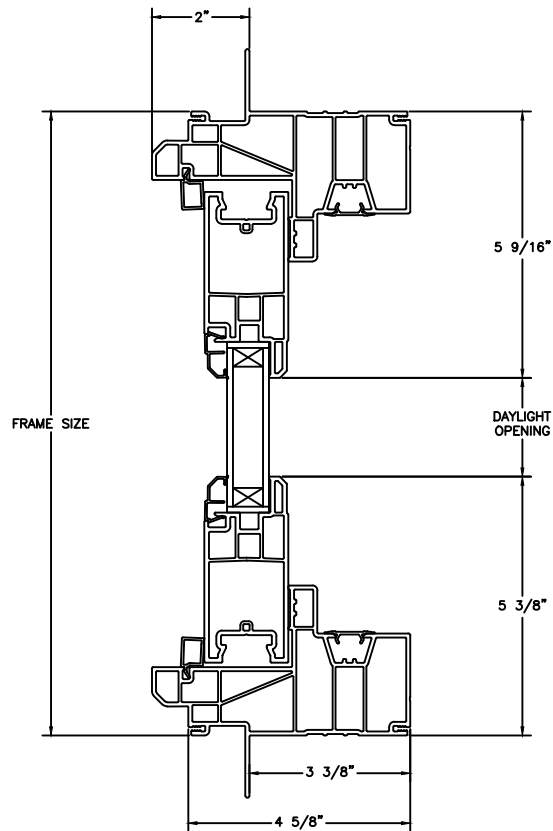

FRENCH PATIO DOOR

SECTION DETAILS : QUAD (4 9/16" JAMB)

SCALE: 2" = 1'-0"

OPERATING HEAD JAMB & SILL

STATIONARY HEAD JAMB & SILL

Next Dimension Series

FRENCH PATIO DOOR

SECTION DETAILS: SIDELITE / TRANSOM

SCALE: 3" = 1'-0"

HEAD JAMB & SILL

JAMBS

Next Dimension Series

FRENCH PATIO DOOR

SECTION DETAILS: SIDELITE / TRANSOM (4 9/16" JAMB)

SCALE: 3" = 1'-0"

HEAD JAMB & SILL