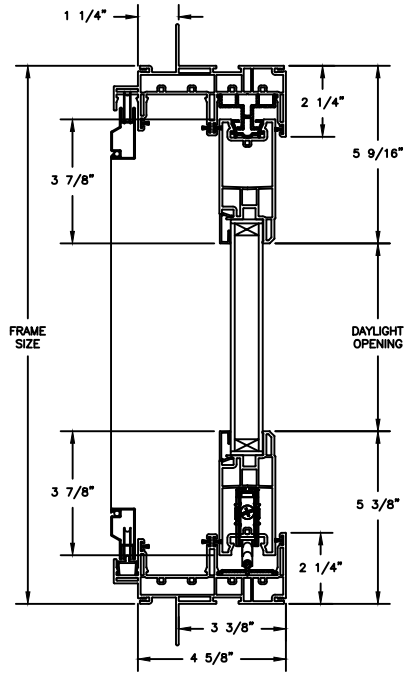

Next Dimension Series

FRENCH PATIO DOOR

SECTION DETAILS (4 9/16" JAMB)

SCALE: 3" = 1'-0"

OPERATING HEAD JAMB & SILL

STATIONARY HEAD JAMB & SILL

JAMBS

UNIT WITH SIDE LIGHT JAMBS

Next Dimension Series

FRENCH PATIO DOOR

SECTION DETAILS : QUAD

SCALE: 2" = 1'-0"

OPERATING HEAD JAMB & SILL

STATIONARY HEAD JAMB & SILL

JAMBS

Next Dimension Series

FRENCH PATIO DOOR

SECTION DETAILS : QUAD (4 9/16" JAMB)

SCALE: 2" = 1'-0"

OPERATING HEAD JAMB & SILL

STATIONARY HEAD JAMB & SILL

Next Dimension Series

FRENCH PATIO DOOR

SECTION DETAILS: SIDELITE / TRANSOM

SCALE: 3" = 1'-0"

HEAD JAMB & SILL

JAMBS

Next Dimension Series

FRENCH PATIO DOOR

SECTION DETAILS: SIDELITE / TRANSOM (4 9/16" JAMB)

SCALE: 3" = 1'-0"

HEAD JAMB & SILL