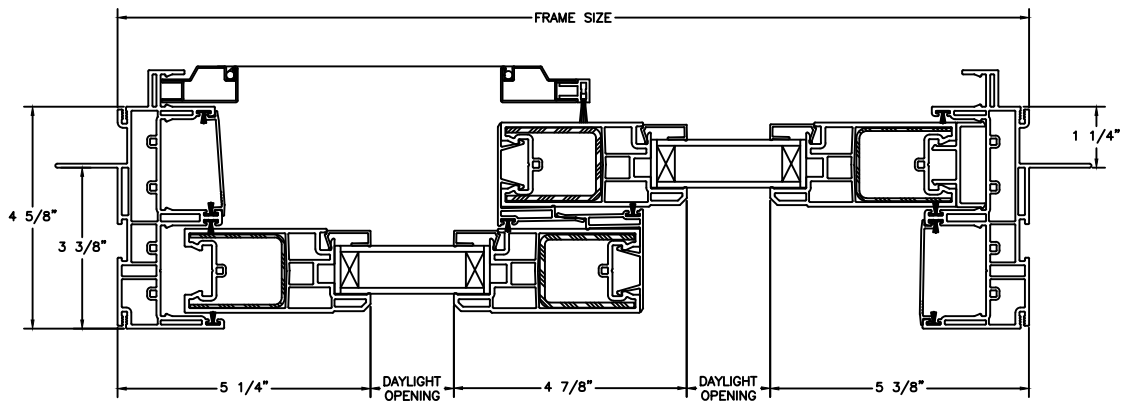

Next Dimension Series

FRENCH PATIO DOOR

SECTION DETAILS

SCALE: 3" = 1'-0"

OPERATING HEAD JAMB & SILL

STATIONARY HEAD JAMB & SILL

JAMBS

UNIT WITH SIDE LIGHT JAMBS

Next Dimension Series

FRENCH PATIO DOOR

SECTION DETAILS (4 9/16" JAMB)

SCALE: 3" = 1'-0"

OPERATING HEAD JAMB & SILL

STATIONARY HEAD JAMB & SILL

JAMBS

UNIT WITH SIDE LIGHT JAMBS

Next Dimension Series

FRENCH PATIO DOOR

SECTION DETAILS : QUAD

SCALE: 2" = 1'-0"

OPERATING HEAD JAMB & SILL

STATIONARY HEAD JAMB & SILL

JAMBS

Next Dimension Series