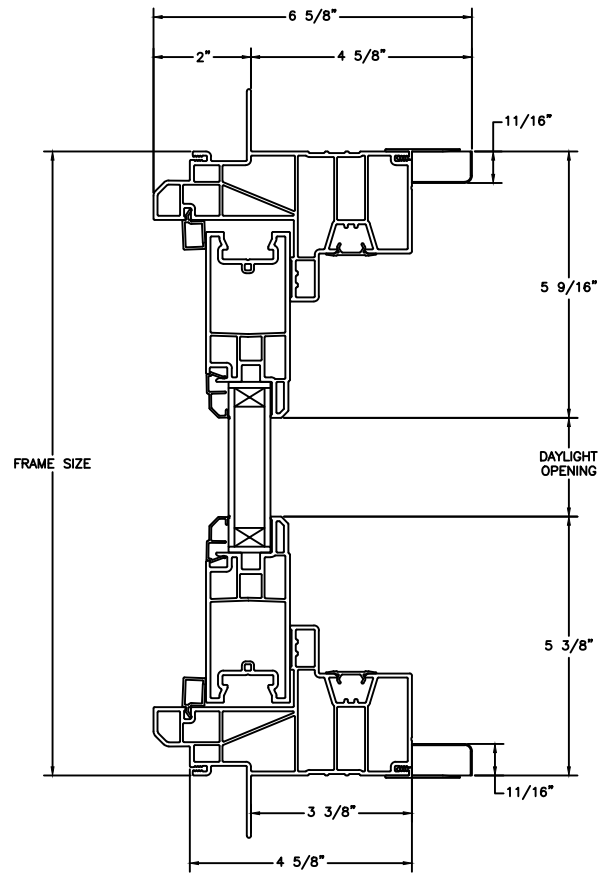

SCALE: 3" = 1'-0"

HEAD JAMB & SILL

JAMBS

Next Dimension Series

FRENCH PATIO DOOR

SECTION DETAILS: SIDELITE / TRANSOM (4 9/16" JAMB)

SCALE: 3" = 1'-0"

HEAD JAMB & SILL

JAMBS

Next Dimension Series

FRENCH PATIO DOOR

SECTION DETAILS : DIVIDED LITE OPTIONS

SCALE: 3" = 1'-0"

INSULATING GLASS

3/4" PROFILED INNERGRILLE

5/8" GRILLE BAR
WITH INNERBAR