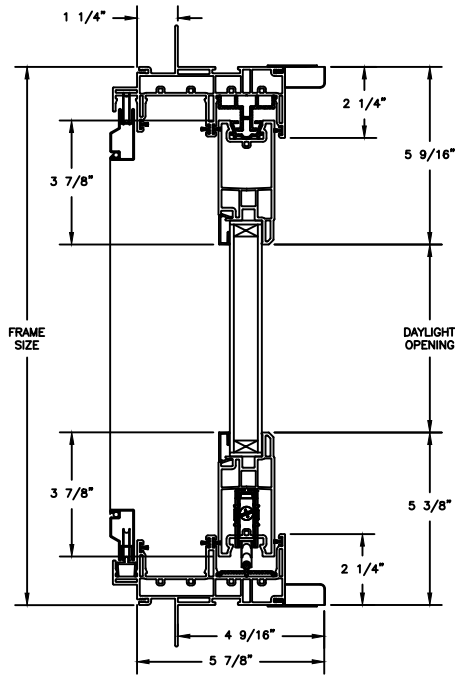

Next Dimension Series

FRENCH PATIO DOOR

SECTION DETAILS (4 9/16" JAMB)

SCALE: 3" = 1'-0"

OPERATING HEAD JAMB & SILL

STATIONARY HEAD JAMB & SILL

JAMBS

UNIT WITH SIDE LIGHT JAMBS

Next Dimension Series

FRENCH PATIO DOOR

SECTION DETAILS : QUAD

SCALE: 2" = 1'-0"

OPERATING HEAD JAMB & SILL

STATIONARY HEAD JAMB & SILL

JAMBS

Next Dimension Series

FRENCH PATIO DOOR

SECTION DETAILS : QUAD (4 9/16" JAMB)

SCALE: 2" = 1'-0"

OPERATING HEAD JAMB & SILL

STATIONARY HEAD JAMB & SILL

Next Dimension Series

FRENCH PATIO DOOR

SECTION DETAILS: SIDELITE / TRANSOM

SCALE: 3" = 1'-0"

HEAD JAMB & SILL

JAMBS

Next Dimension Series

FRENCH PATIO DOOR

SECTION DETAILS: SIDELITE / TRANSOM (4 9/16" JAMB)

SCALE: 3" = 1'-0"

HEAD JAMB & SILL