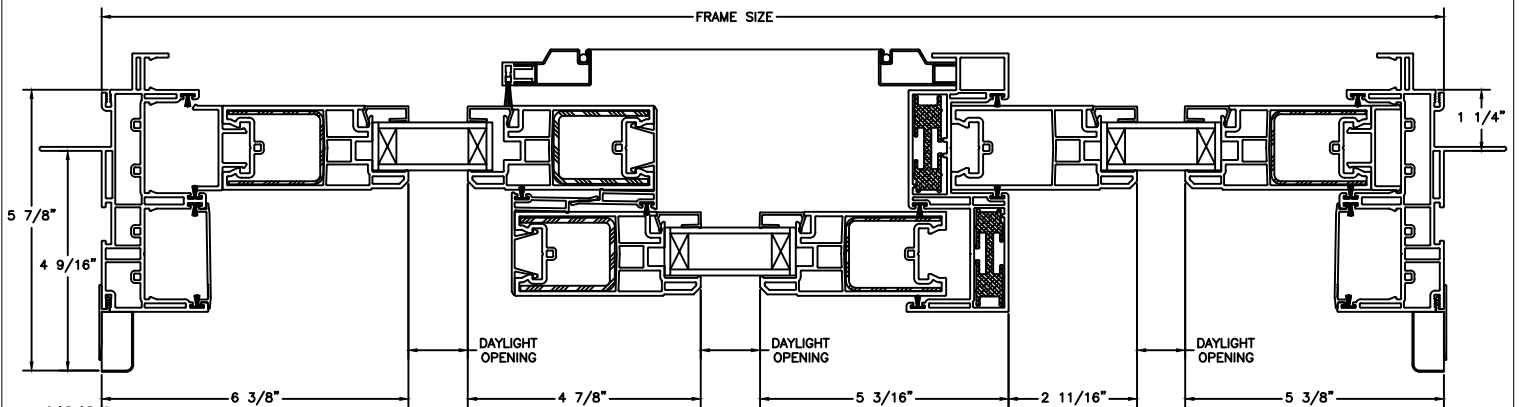

Next Dimension Series

FRENCH PATIO DOOR

SECTION DETAILS (4 9/16" JAMB)

SCALE: 3" = 1'-0"

OPERATING HEAD JAMB & SILL

STATIONARY HEAD JAMB & SILL

JAMBS

UNIT WITH SIDE LIGHT JAMBS

Next Dimension Series

FRENCH PATIO DOOR

SECTION DETAILS : QUAD

SCALE: 2" = 1'-0"

OPERATING HEAD JAMB & SILL

STATIONARY HEAD JAMB & SILL

JAMBS

Next Dimension Series