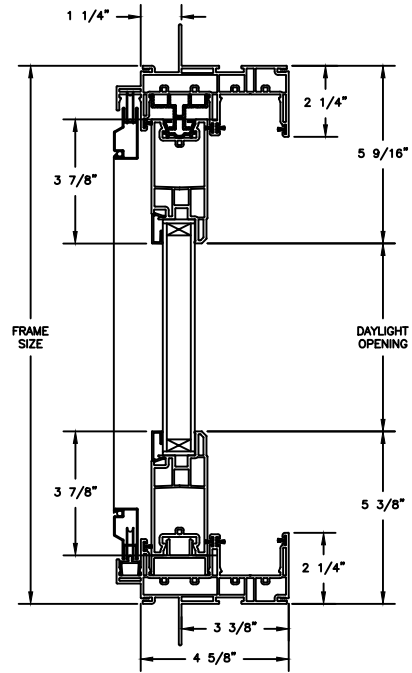

Next Dimension Series

FRENCH PATIO DOOR

SECTION DETAILS : QUAD

SCALE: 2" = 1'-0"

OPERATING HEAD JAMB & SILL

STATIONARY HEAD JAMB & SILL

JAMBS

Next Dimension Series

FRENCH PATIO DOOR

SECTION DETAILS : QUAD (4 9/16" JAMB)

SCALE: 2" = 1'-0"

OPERATING HEAD JAMB & SILL

STATIONARY HEAD JAMB & SILL

Next Dimension Series

FRENCH PATIO DOOR

SECTION DETAILS: SIDELITE / TRANSOM

SCALE: 3" = 1'-0"

HEAD JAMB & SILL

JAMBS

Next Dimension Series

FRENCH PATIO DOOR

SECTION DETAILS: SIDELITE / TRANSOM (4 9/16" JAMB)

SCALE: 3" = 1'-0"

HEAD JAMB & SILL

Next Dimension Series

FRENCH PATIO DOOR

SECTION DETAILS : CONSTRUCTION

SCALE: 2" = 1'-0"

HEAD JAMB & SILL
2 X 6 FRAME WITH BRICK
VENEER

JAMBS
2 X 6 FRAME WITH BRICK
VENEER

HEAD JAMB & SILL
8" CONCRETE BLOCK WALL
WITH BRICK VENEER