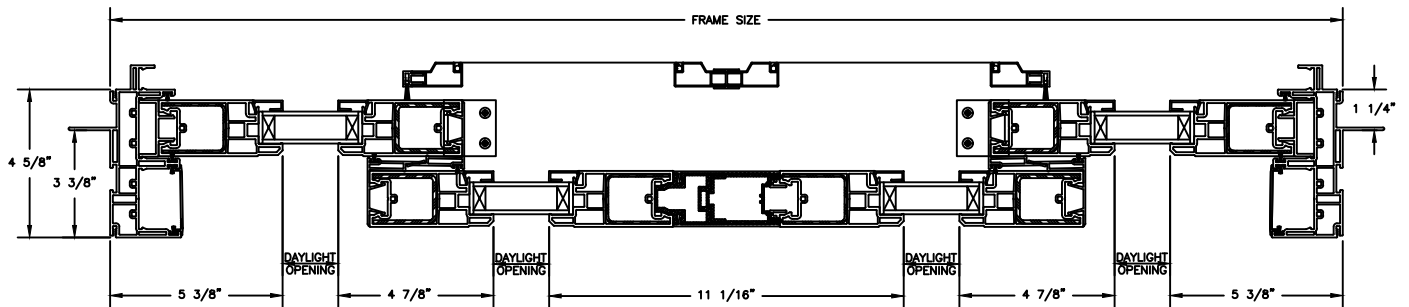

Next Dimension Series

FRENCH PATIO DOOR

SECTION DETAILS : QUAD

SCALE: 2" = 1'-0"

OPERATING HEAD JAMB & SILL

STATIONARY HEAD JAMB & SILL

JAMBS

Next Dimension Series