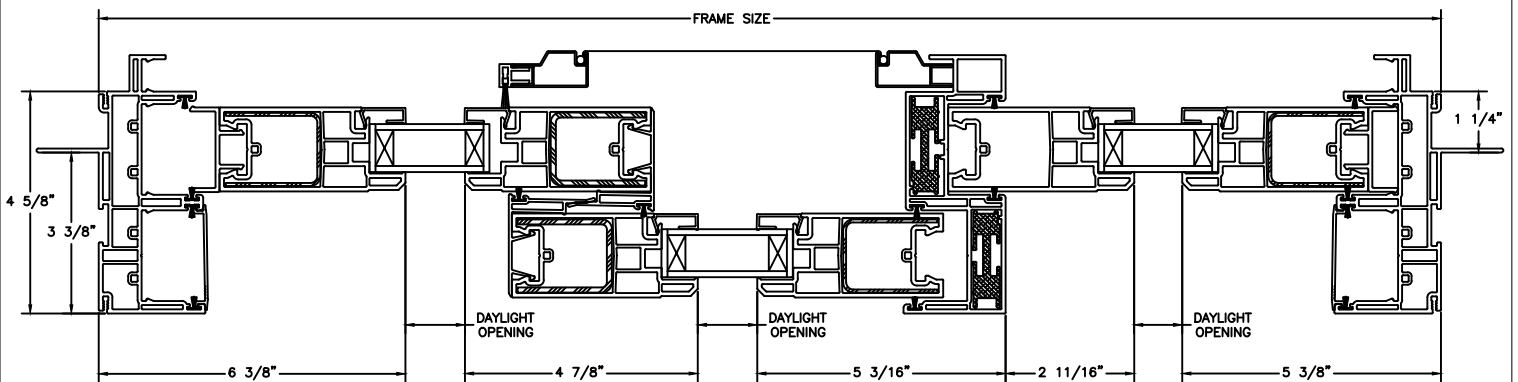

Next Dimension Series

FRENCH PATIO DOOR

SECTION DETAILS

SCALE: 3" = 1'-0"

OPERATING HEAD JAMB & SILL

STATIONARY HEAD JAMB & SILL

JAMBS

UNIT WITH SIDE LIGHT JAMBS

Next Dimension Series

FRENCH PATIO DOOR

SECTION DETAILS (4 9/16" JAMB)

SCALE: 3" = 1'-0"

OPERATING HEAD JAMB & SILL

STATIONARY HEAD JAMB & SILL

JAMBS

UNIT WITH SIDE LIGHT JAMBS