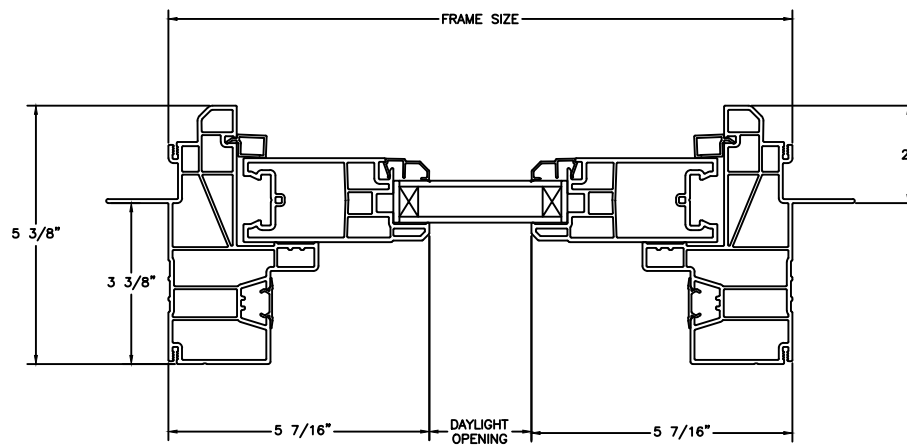

Next Dimension Series

FRENCH PATIO DOOR

SECTION DETAILS: SIDELITE / TRANSOM

SCALE: 3" = 1'-0"

JAMBS