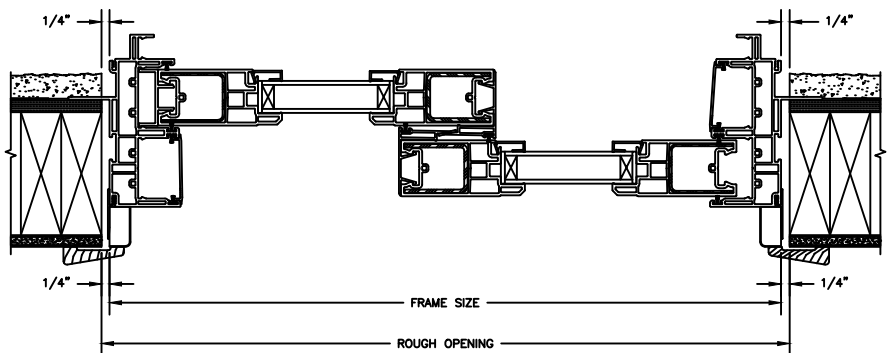

Next Dimension Series

FRENCH PATIO DOOR

SECTION DETAILS : CONSTRUCTION

SCALE: 2" = 1'-0"

HEAD JAMB & SILL
2 X 6 FRAME WITH
SIDING

JAMBS
2 X 6 FRAME WITH
SIDING

HEAD JAMB & SILL
2 X 6 FRAME WITH
STUCCO

JAMBS
2 X 6 FRAME WITH
STUCCO

NOTE :
THE ABOVE WALL SECTIONS REPRESENT TYPICAL WALL CONDITIONS, THESE DETAILS ARE NOT INTENDED AS INSTALLATIONS INSTRUCTIONS. PLEASE REFER TO THE INSTALLATION INSTRUCTIONS PROVIDED WITH THE PURCHASED UNITS.