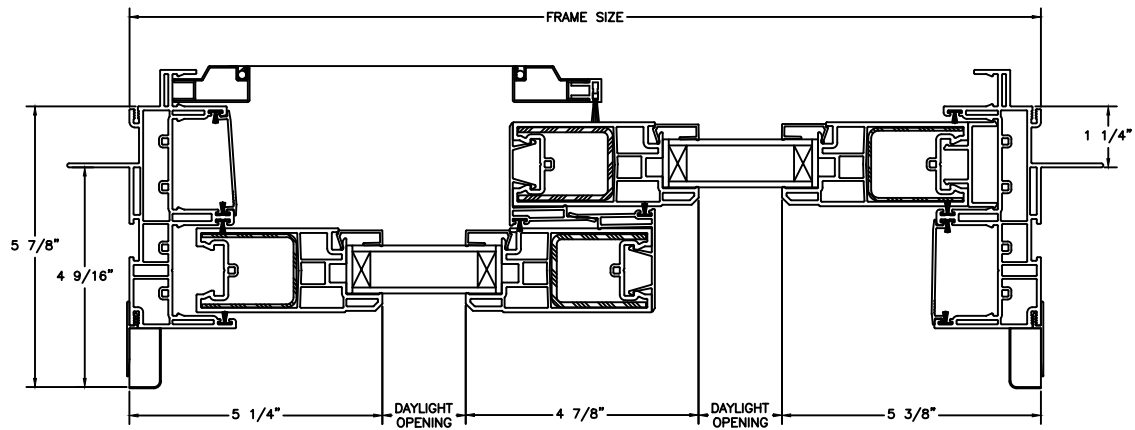

Next Dimension Series

FRENCH PATIO DOOR

SECTION DETAILS (4 9/16" JAMB)

SCALE: 3" = 1'-0"

OPERATING HEAD JAMB & SILL

STATIONARY HEAD JAMB & SILL

JAMBS

UNIT WITH SIDE LIGHT JAMBS

Next Dimension Series

FRENCH PATIO DOOR

SECTION DETAILS : QUAD

SCALE: 2" = 1'-0"

OPERATING HEAD JAMB & SILL

STATIONARY HEAD JAMB & SILL

JAMBS

Next Dimension Series