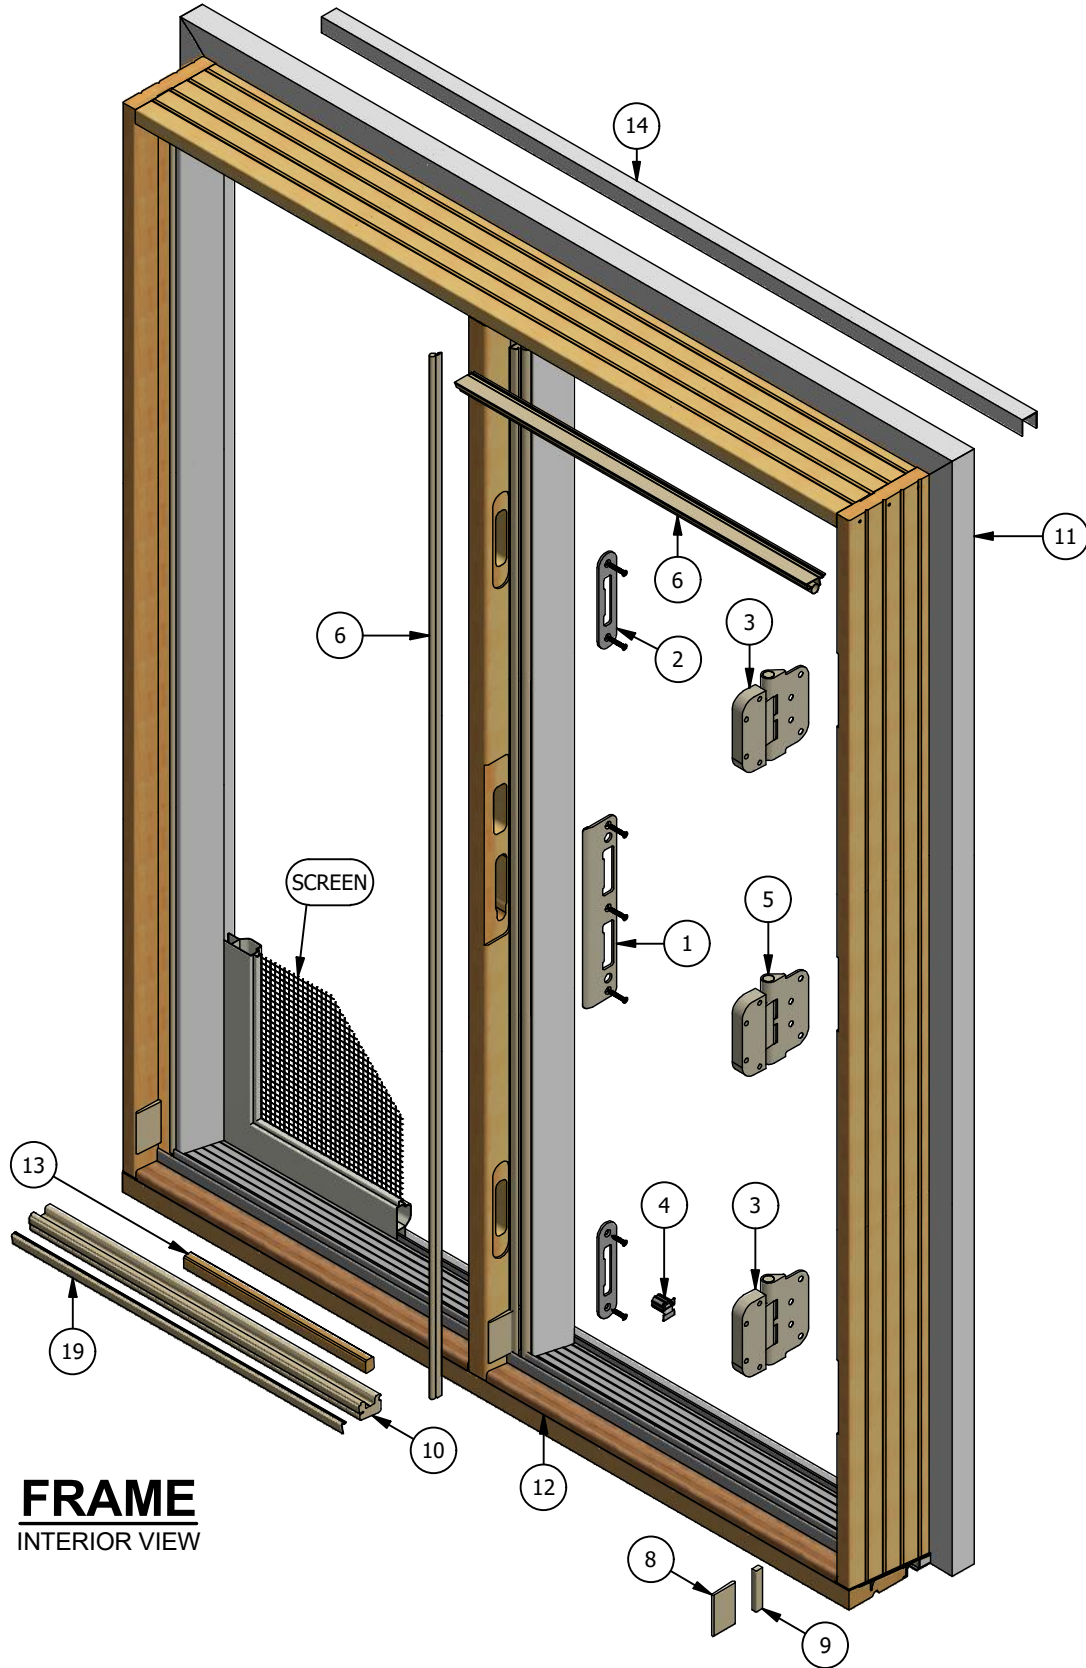

Pinnacle Series

Primed Inswing Patio Door (Stat-Active)

Parts Identification

Pinnacle Series

Primed Inswing Patio Door (Stat-Active)

Parts Identification

STATIONARY PANEL

INTERIOR VIEW

ACTIVE PANEL

INTERIOR VIEW

Pinnacle Series

Primed Inswing Patio Door (Stat-Active)

Parts Identification

Image	Item #	Description	Color / Finish / Size	Spec	Old	New SAP
	1	Jamb/Astragal Strike Plate With Screws	Brass Antique Brass Oil Rubbed Bronze Polished Chrome Brushed Chrome Gold Powder Coat Matte Black White Satin Nickel Antique Nickel Faux Bronze		2384089 2384094 2385295 2384092 2384091 2384137 2384097 2384096 2384090 2384095 2385295	10055864 10055367 10055154 10055865 10056644 10055883 10055867 10055123 10054936 10055866 10055154
		Jamb Strike Pocket Cover	Black		2384219	10055131
	2	Tongue Strike Plate Multi-Point Only	Stainless Steel		2384211	10055383
		Tongue Strike Plate Screws	Stainless Steel		2370091	10053333
	3	Adjustable Guide Hinge (Non-Handed)	Brass Antique Brass Oil Rubbed Bronze Polished Chrome Brushed Chrome Gold Powder Coat Matte Black White Satin Nickel Antique Nickel Faux Bronze		2398031 2398016 2398001 2398028 2398019 2397998 2398010 2398025 2398013 2398022 2398004	10056096 10056089 10056082 10056095 10055479 10120555 10055477 10055180 10056677 10056092 10055028
	4	Strike Plug			2381648	10089408

Adjustable Hinge Notes:

- Door heights less than 8-0 require 2 guide hinges and 1 set hinge. Door heights above 8-0 require 3 guide hinges and 1 set hinge.
- Handing is determined by which side of the panel the hinges are mounted as viewed from the exterior.
- Doors manufactured prior to Jan, 2010 have a different style of adjustable hinge. The hinges above will fit into the existing routes, however, they will look slightly different. To maintain a consistent look, replace all hinges at once.