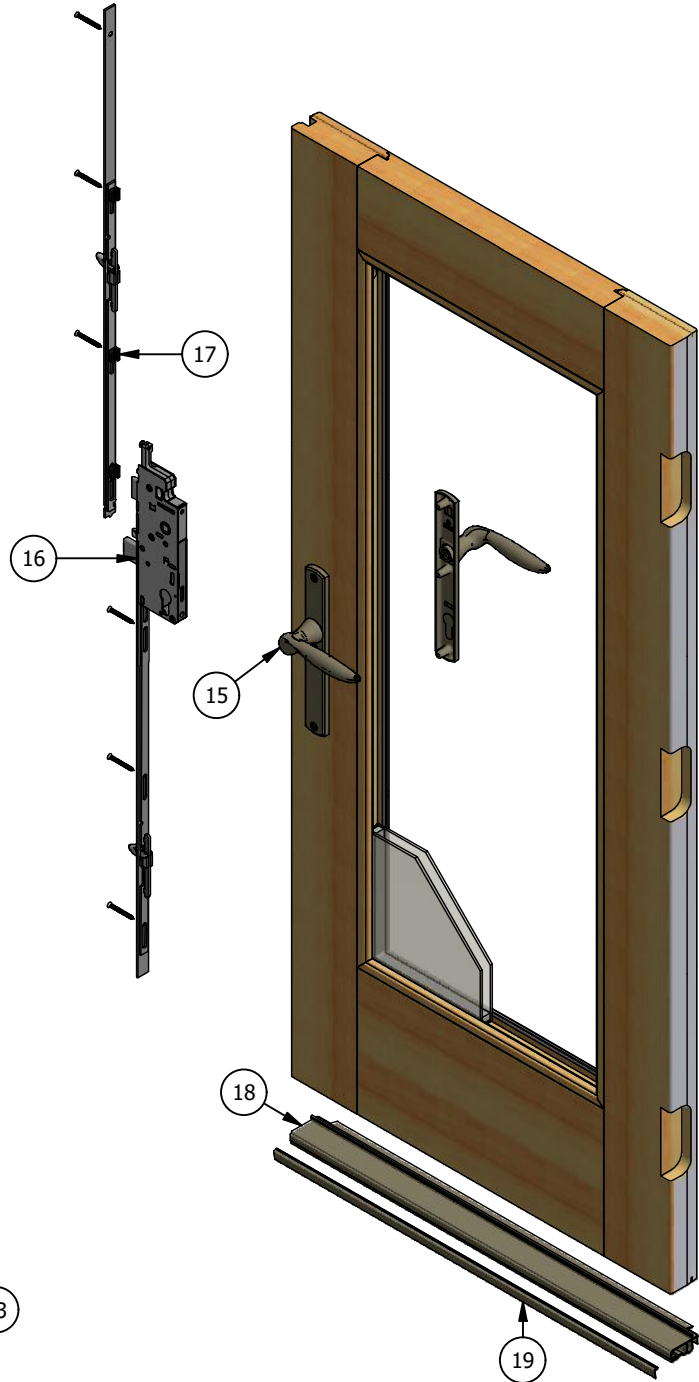

Pinnacle Series

Primed Inswing Patio Door (Stat-Active)

Parts Identification

Pinnacle Series

Primed Inswing Patio Door (Stat-Active)

Parts Identification

STATIONARY PANEL

INTERIOR VIEW

ACTIVE PANEL

INTERIOR VIEW

Pinnacle Series

Primed Inswing Patio Door (Stat-Active)

Parts Identification

Image	Item #	Description	Color / Finish / Size	Spec	Old	New SAP
	1	Jamb/Astragal Strike Plate With Screws	Brass Antique Brass Oil Rubbed Bronze Polished Chrome Brushed Chrome Gold Powder Coat Matte Black White Satin Nickel Antique Nickel Faux Bronze		2384089 2384094 2385295 2384092 2384091 2384137 2384097 2384096 2384090 2384095 2385295	10055864 10055367 10055154 10055865 10056644 10055883 10055867 10055123 10054936 10055866 10055154
		Jamb Strike Pocket Cover	Black		2384219	10055131
	2	Tongue Strike Plate Multi-Point Only	Stainless Steel		2384211	10055383
		Tongue Strike Plate Screws	Stainless Steel		2370091	10053333
	3	Adjustable Guide Hinge (Non-Handed)	Brass Antique Brass Oil Rubbed Bronze Polished Chrome Brushed Chrome Gold Powder Coat Matte Black White Satin Nickel Antique Nickel Faux Bronze		2398031 2398016 2398001 2398028 2398019 2397998 2398010 2398025 2398013 2398022 2398004	10056096 10056089 10056082 10056095 10055479 10120555 10055477 10055180 10056677 10056092 10055028
	4	Strike Plug			2381648	10089408

Adjustable Hinge Notes:

- Door heights less than 8-0 require 2 guide hinges and 1 set hinge. Door heights above 8-0 require 3 guide hinges and 1 set hinge.
- Handing is determined by which side of the panel the hinges are mounted as viewed from the exterior.
- Doors manufactured prior to Jan, 2010 have a different style of adjustable hinge. The hinges above will fit into the existing routes, however, they will look slightly different. To maintain a consistent look, replace all hinges at once.