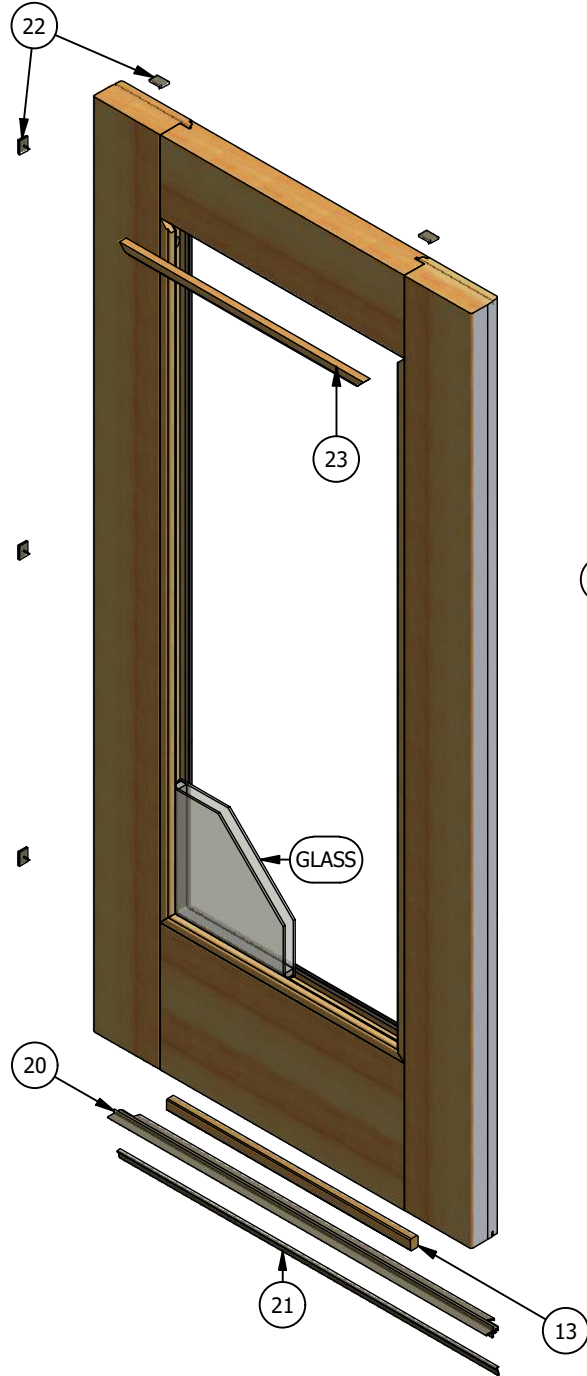

Pinnacle Series

Primed Inswing Patio Door (Stat-Active)

Parts Identification

Pinnacle Series

Primed Inswing Patio Door (Stat-Active)

Parts Identification

STATIONARY PANEL

INTERIOR VIEW

ACTIVE PANEL

INTERIOR VIEW

Pinnacle Series

Primed Inswing Patio Door (Stat-Active)

Parts Identification

Image	Item #	Description	Color / Finish / Size	Spec	Old	New SAP
	1	Jamb/Astragal Strike Plate With Screws	Brass Antique Brass Oil Rubbed Bronze Polished Chrome Brushed Chrome Gold Powder Coat Matte Black White Satin Nickel Antique Nickel Faux Bronze		2384089 2384094 2385295 2384092 2384091 2384137 2384097 2384096 2384090 2384095 2385295	10055864 10055367 10055154 10055865 10056644 10055883 10055867 10055123 10054936 10055866 10055154
		Jamb Strike Pocket Cover	Black		2384219	10055131
	2	Tongue Strike Plate Multi-Point Only	Stainless Steel		2384211	10055383
		Tongue Strike Plate Screws	Stainless Steel		2370091	10053333
	3	Adjustable Guide Hinge (Non-Handed)	Brass Antique Brass Oil Rubbed Bronze Polished Chrome Brushed Chrome Gold Powder Coat Matte Black White Satin Nickel Antique Nickel Faux Bronze		2398031 2398016 2398001 2398028 2398019 2397998 2398010 2398025 2398013 2398022 2398004	10056096 10056089 10056082 10056095 10055479 10120555 10055477 10055180 10056677 10056092 10055028
	4	Strike Plug			2381648	10089408

Adjustable Hinge Notes:

- Door heights less than 8-0 require 2 guide hinges and 1 set hinge. Door heights above 8-0 require 3 guide hinges and 1 set hinge.
- Handing is determined by which side of the panel the hinges are mounted as viewed from the exterior.
- Doors manufactured prior to Jan, 2010 have a different style of adjustable hinge. The hinges above will fit into the existing routes, however, they will look slightly different. To maintain a consistent look, replace all hinges at once.