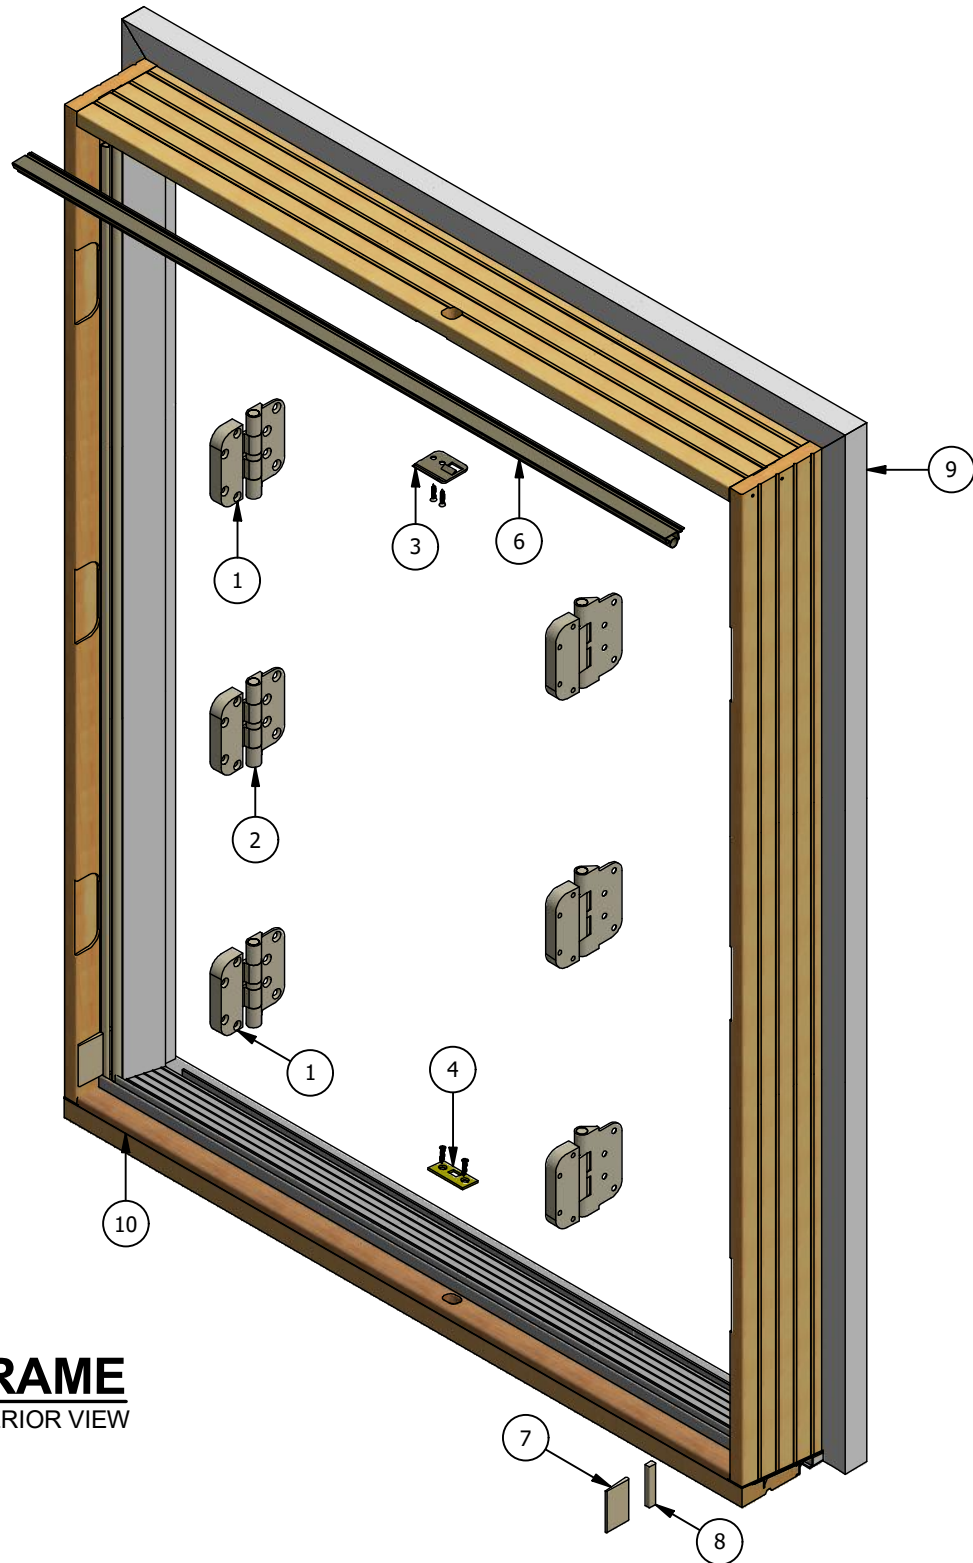

Pinnacle Series

Primed Inswing Patio Door (Bi-Hinge)

Parts Identification

FRAME
INTERIOR VIEW

Pinnacle Series

Primed Inswing Patio Door (Bi-Hinge)

Parts Identification

SECONDARY ACTIVE PANEL
INTERIOR VIEW

Adjustable Hinge Notes:

- Door heights less than 8-0 require 2 guide hinges and 1 set hinge. Door heights above 8-0 require 3 guide hinges and 1 set hinge.
- Handing is determined by which side of the panel the hinges are mounted as viewed from the exterior.
- Doors manufactured prior to Jan, 2010 have a different style of adjustable hinge. The hinges above will fit into the existing routes, however, they will look slightly different. To maintain a consistent look, replace all hinges at once.