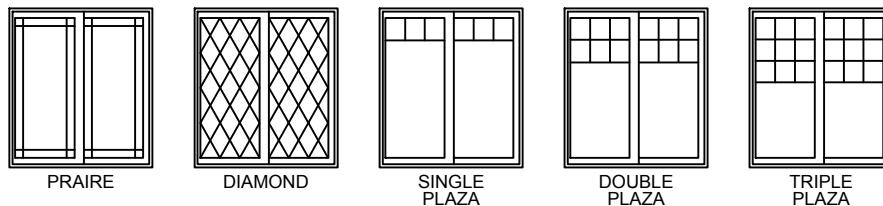

Next Dimension Signature Series

SLIDING PATIO DOOR

ELEVATIONS : TRANSOMS & SLIDING DOORS

SCALE: 1/8" = 1'-0"

TRANSOMS

		5-0	6-0	7-6	8-0	9-0
<i>Mas. Opp.</i>		5-0	6-0	7-6	8-0	9-0
<i>Rough Opp.</i>		4-11 1/2	5-11 1/2	7-5 1/2	7-11 1/2	8-11 1/2
<i>Frame</i>						
1-0	1-0					
	11 1/2	5010	6010			
1-4	1-4					
	1-3 1/2	5014	6014	7614	8014	9014
1-6	1-6					
	1-5 1/2	5016	6016	7616	8016	9016
2-0	2-0					
	1-11 1/2	5020	6020	7620	8020	9020

SLIDING DOORS

(HANDINGS AS VIEWED FROM THE EXTERIOR)

		5-0	6-0	7-6	8-0	9-0
<i>Mas. Opp.</i>		5-0	6-0	7-6	8-0	9-0
<i>Rough Opp.</i>		4-11 1/2	5-11 1/2	7-5 1/2	7-11 1/2	8-11 1/2
<i>Frame</i>						
6-8	6-8					
	6-7 1/2	5068-XO	6068-OX	7668-OXS	8068-XO	9068-OXS
6-10	6-10					
	6-9 1/2	50610-XO	60610-OX	76610-OXS	80610-XO	90610-OXS
8-0	8-0					
	7-11 1/2	5080-XO	6080-OX	7680-OXS	8080-XO	9080-OXS

OTHER GRILLE PATTERNS