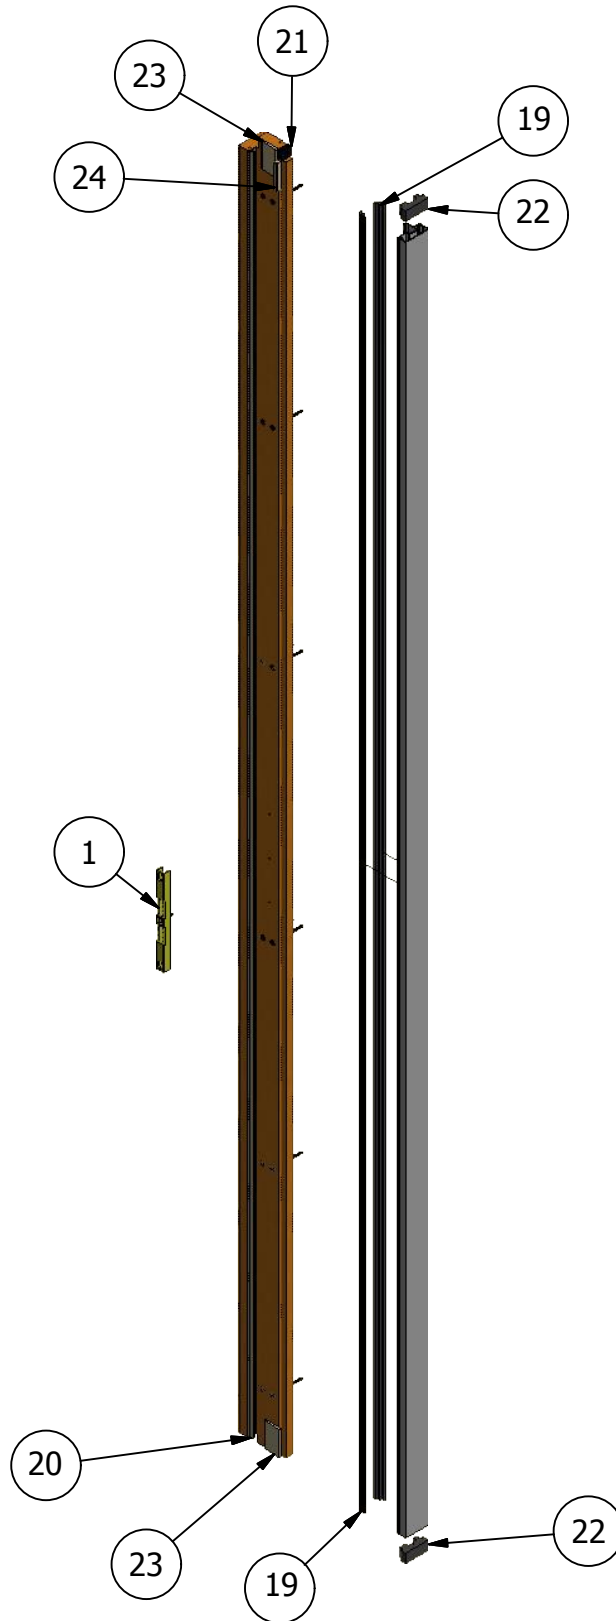

Pinnacle Series

Clad Multi-Slide Patio Door (Narrow Stacking)

Parts Identification

MULTISLIDE ASTRAGAL

Pinnacle Series

Clad Multi-Slide Patio Door (Narrow Stacking)

Parts Identification

Image	Item #	Description	Color / Finish / Size	Spec	Old	New SAP
	1	Keeper	Standard Seacoast		2480053 2480056	10054771 10055183
		Keeper Screws #10 x 1 1/4" Screw (Qty. 3)	Standard Seacoast		508105 518105	10056200 10056222
	2	Head & Side Jamb Cover	Mill Finish	20'	2100SW	10057006
	3	Head & Side Nail Fin	Call For Details			
	4	Head Track, Sill Track, Side Track and Mull Post Pile Weatherstrip	Call For Details			
	5	Interlock - Beige / Black	Active Inactive Active Inactive Active Inactive Active Inactive Active Inactive	6-8 6-10 8-0 9-0 10-0	2384760 / 2384860 2384761 / 2384861 2384762 / 2384862 2384763 / 2384863 2384764 / 2384864 2384765 / 2384865 2384766 / 2384866 2384767 / 2384867 2384871 / 2384890 2384870 / 2384868	10055920 10054892 10056652 10055921 10055395 10055922 10055137 10055923 10055140 10055934
		Interlock Screws #8 x 3/4" Screw	12' Lineal	12'	2384769 508152	10055396 10053263
	6	Interlock Weatherstrip	Black		2384110	10054906
*When ordering aluminum lineals in 2604 or 2605 standard or feature color, please order the mill part number to that extrusion, then specify color and either 2604 or 2605 finish.						