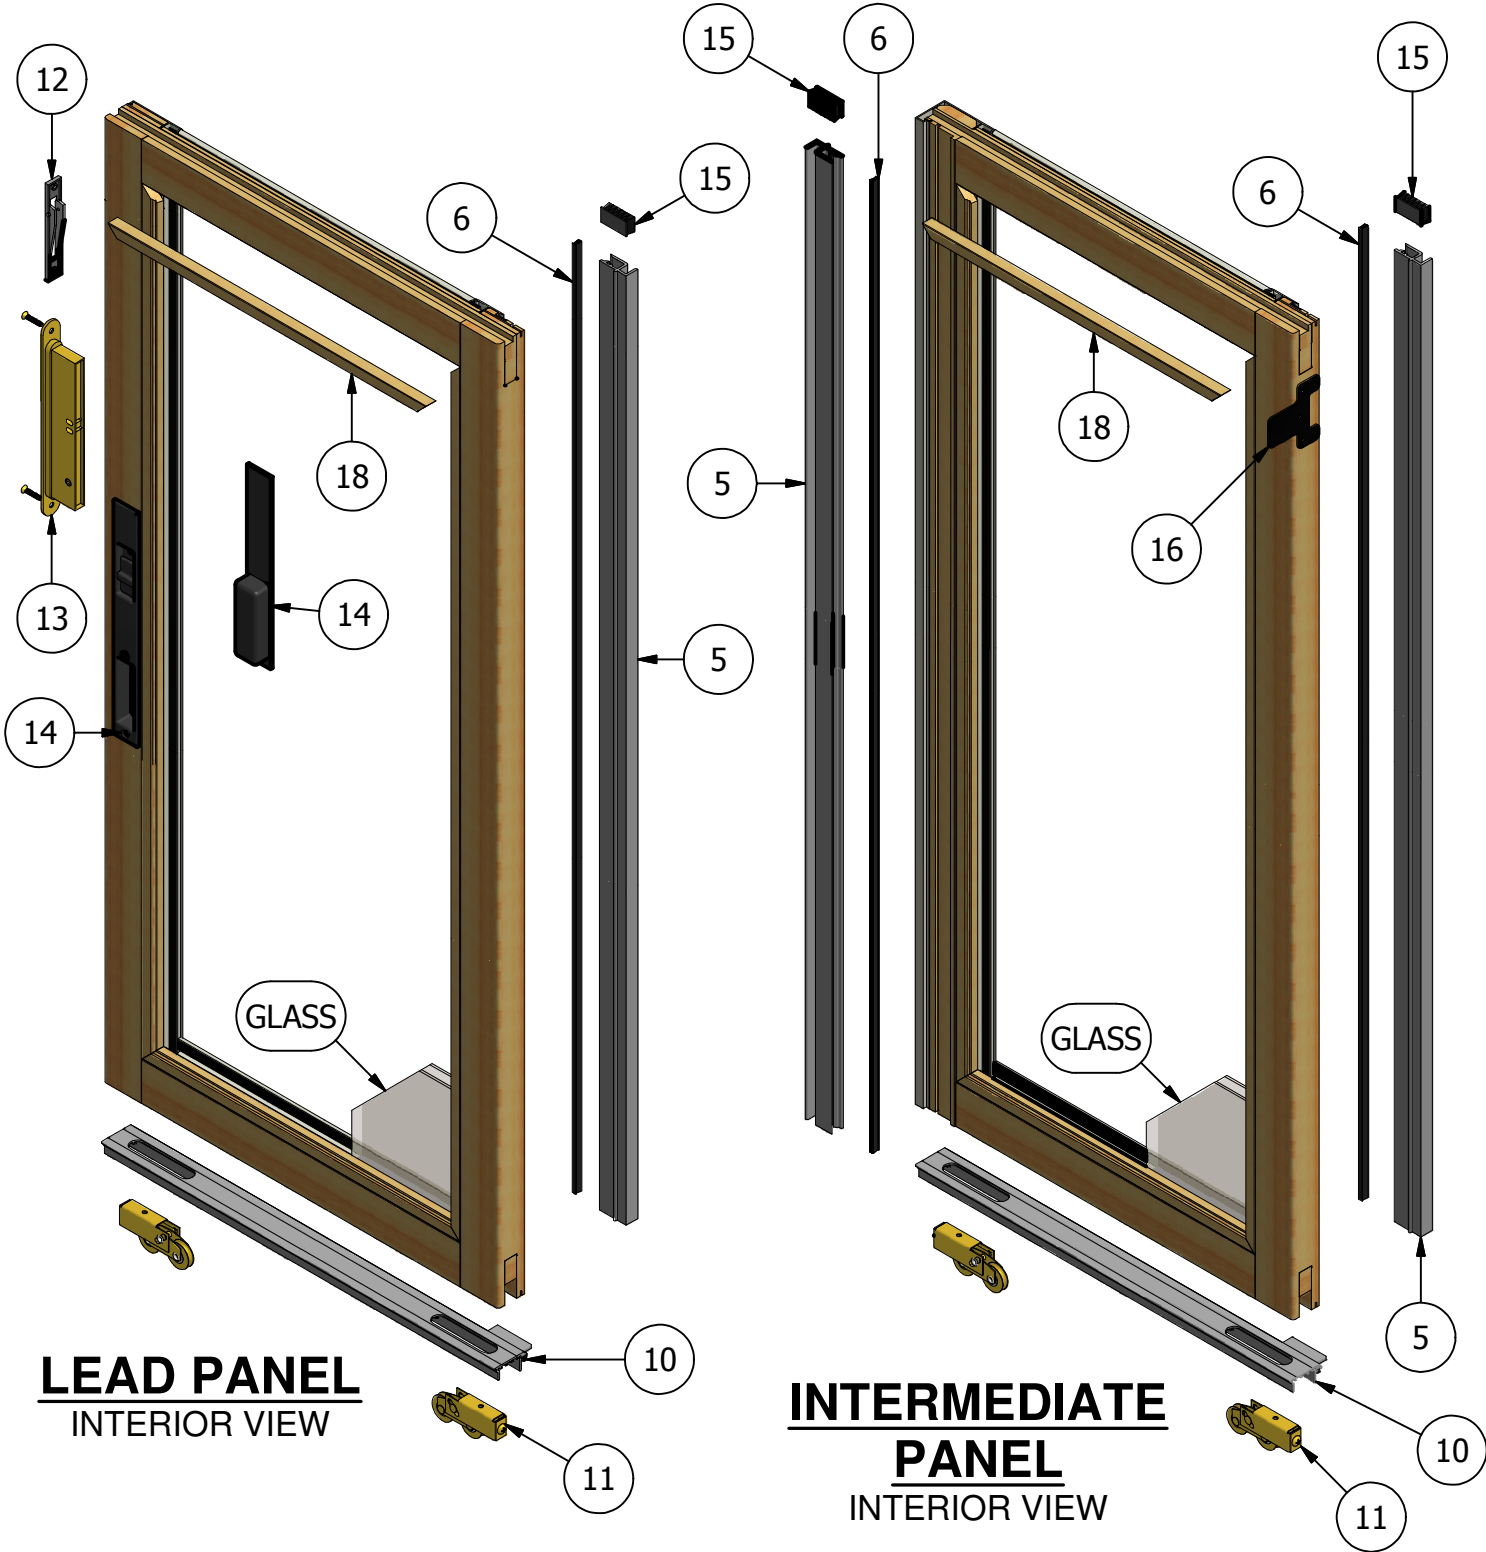

WINDSOR
WINDOWS & DOORS
A Woodgrain Millwork Company

Pinnacle Series Clad Multi-Slide Patio Door (Narrow Stacking) Parts Identification

WINDSOR
WINDOWS & DOORS
A Woodgrain Millwork Company

Pinnacle Series Clad Multi-Slide Patio Door (Narrow Stacking) Parts Identification

LEAD PANEL
INTERIOR VIEW

**INTERMEDIATE
PANEL**
INTERIOR VIEW

Pinnacle Series

Clad Multi-Slide Patio Door (Narrow Stacking)

Parts Identification

STACKING PANEL
INTERIOR VIEW

WINDSOR
WINDOWS & DOORS
A Woodgrain Millwork Company