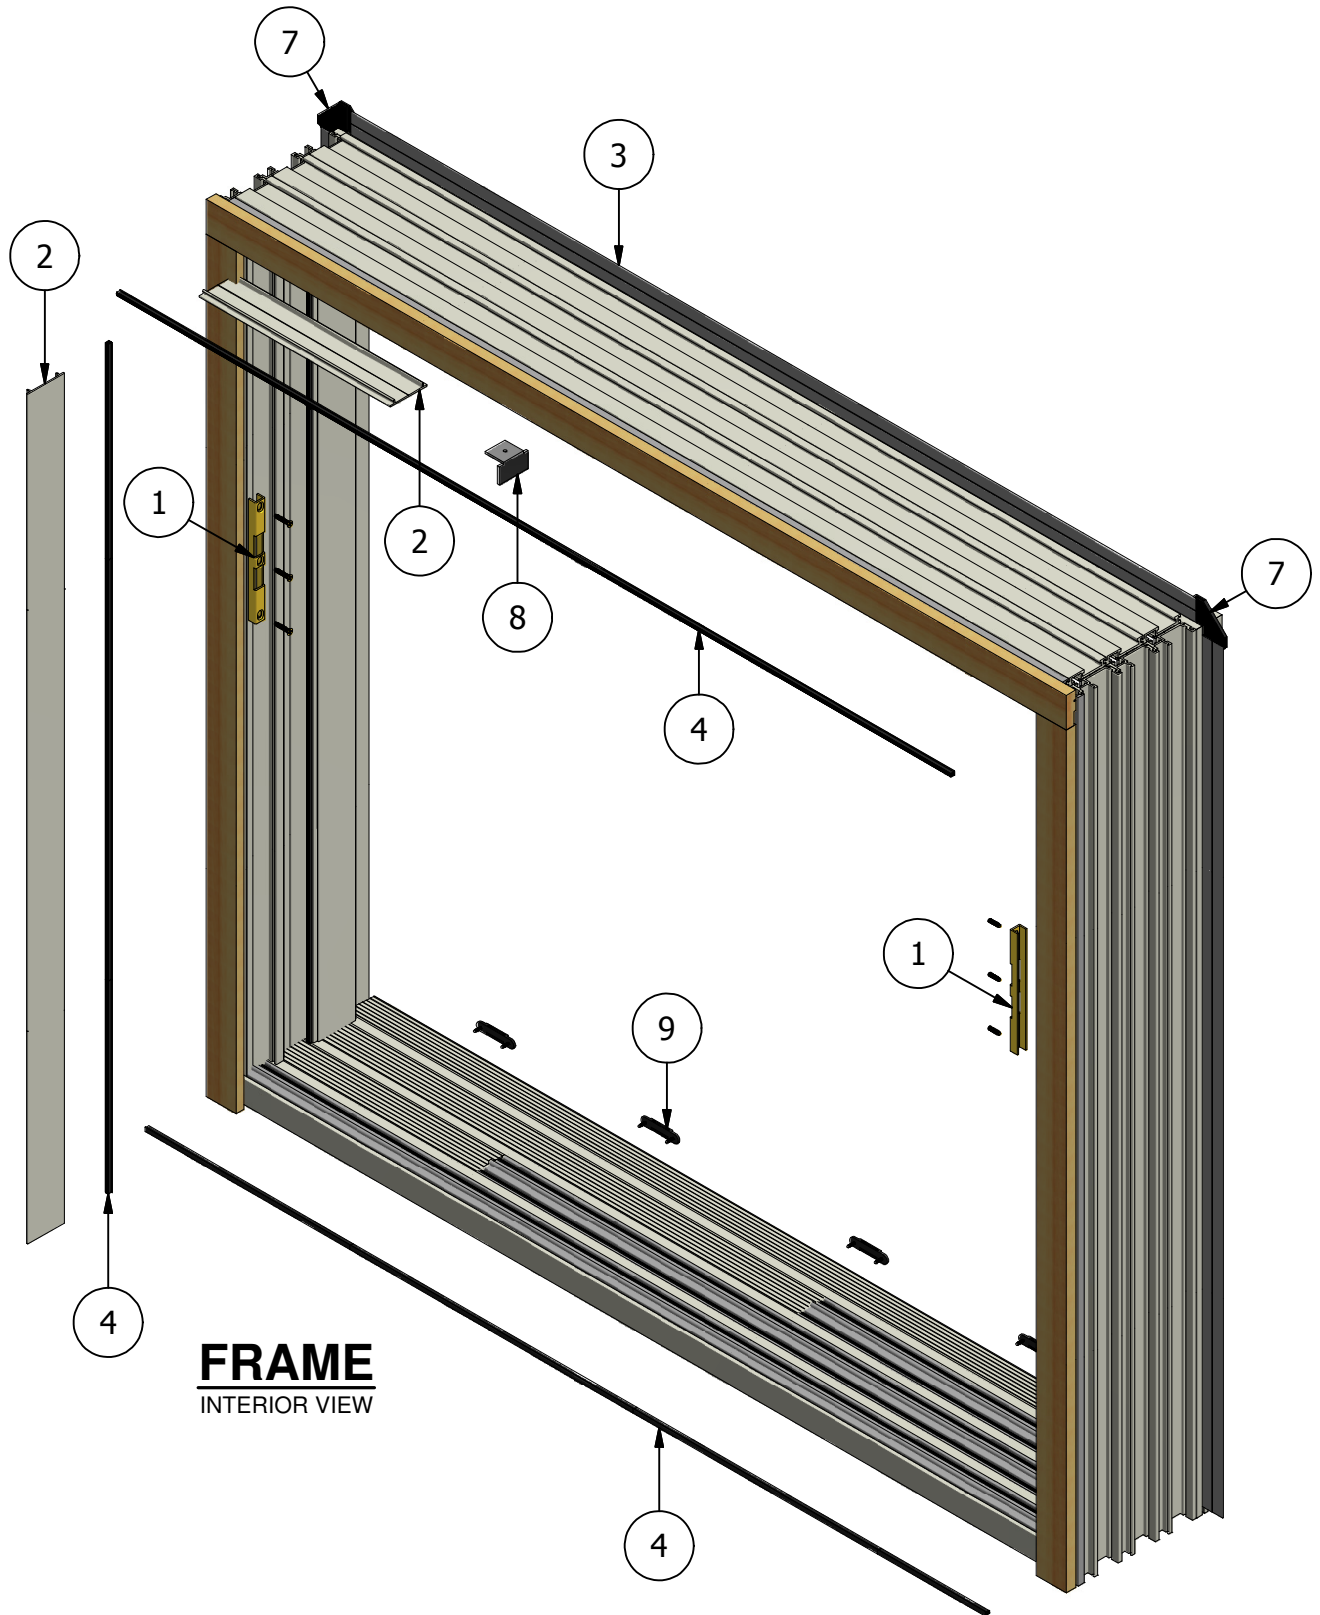

WINDSOR
WINDOWS & DOORS
A Woodgrain Millwork Company

Pinnacle Series Clad Multi-Slide Patio Door (Narrow Stacking) Parts Identification

WINDSOR
WINDOWS & DOORS
A Woodgrain Millwork Company

Pinnacle Series Clad Multi-Slide Patio Door (Narrow Stacking) Parts Identification

LEAD PANEL
INTERIOR VIEW

**INTERMEDIATE
PANEL**
INTERIOR VIEW

Pinnacle Series

Clad Multi-Slide Patio Door (Narrow Stacking)

Parts Identification

STACKING PANEL
INTERIOR VIEW

WINDSOR
WINDOWS & DOORS
A Woodgrain Millwork Company

Pinnacle Series

Clad Multi-Slide Patio Door (Narrow Stacking)

Parts Identification

MULTISLIDE ASTRAGAL

Pinnacle Series

Clad Multi-Slide Patio Door (Narrow Stacking)

Parts Identification

Image	Item #	Description	Color / Finish / Size	Spec	Old	New SAP
	1	Keeper	Standard Seacoast		2480053 2480056	10054771 10055183
		Keeper Screws #10 x 1 1/4" Screw (Qty. 3)	Standard Seacoast		508105 518105	10056200 10056222
	2	Head & Side Jamb Cover	Mill Finish	20'	2100SW	10057006
	3	Head & Side Nail Fin	Call For Details			
	4	Head Track, Sill Track, Side Track and Mull Post Pile Weatherstrip	Call For Details			
	5	Interlock - Beige / Black	Active Inactive Active Inactive Active Inactive Active Inactive Active Inactive	6-8 6-10 8-0 9-0 10-0	2384760 / 2384860 2384761 / 2384861 2384762 / 2384862 2384763 / 2384863 2384764 / 2384864 2384765 / 2384865 2384766 / 2384866 2384767 / 2384867 2384871 / 2384890 2384870 / 2384868	10055920 10054892 10056652 10055921 10055395 10055922 10055137 10055923 10055140 10055934
		Interlock Screws #8 x 3/4" Screw	12' Lineal	12'	2384769 508152	10055396 10053263
	6	Interlock Weatherstrip	Black		2384110	10054906
*When ordering aluminum lineals in 2604 or 2605 standard or feature color, please order the mill part number to that extrusion, then specify color and either 2604 or 2605 finish.						