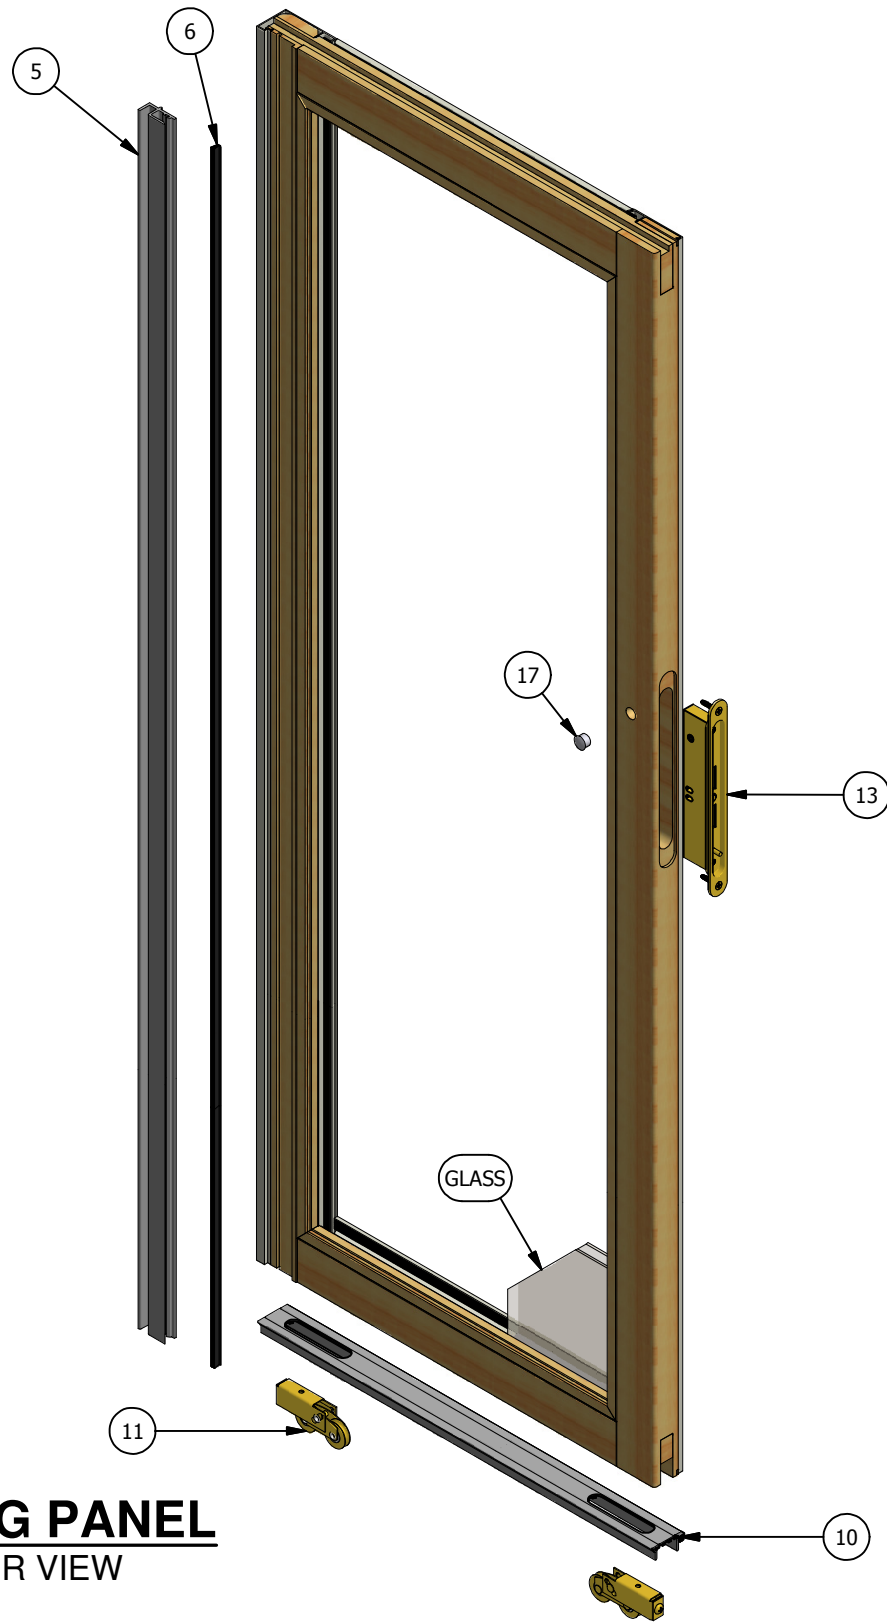

WINDSOR
WINDOWS & DOORS
A Woodgrain Millwork Company

Pinnacle Series Clad Multi-Slide Patio Door (Narrow Stacking) Parts Identification

WINDSOR
WINDOWS & DOORS
A Woodgrain Millwork Company

Pinnacle Series Clad Multi-Slide Patio Door (Narrow Stacking) Parts Identification

LEAD PANEL
INTERIOR VIEW

**INTERMEDIATE
PANEL**
INTERIOR VIEW

Pinnacle Series

Clad Multi-Slide Patio Door (Narrow Stacking)

Parts Identification

STACKING PANEL
INTERIOR VIEW

WINDSOR
WINDOWS & DOORS
A Woodgrain Millwork Company

Pinnacle Series

Clad Multi-Slide Patio Door (Narrow Stacking)

Parts Identification

MULTISLIDE ASTRAGAL

Pinnacle Series

Clad Multi-Slide Patio Door (Narrow Stacking)

Parts Identification

Image	Item #	Description	Color / Finish / Size	Spec	Old	New SAP
	1	Keeper	Standard Seacoast		2480053 2480056	10054771 10055183
		Keeper Screws #10 x 1 1/4" Screw (Qty. 3)	Standard Seacoast		508105 518105	10056200 10056222
	2	Head & Side Jamb Cover	Mill Finish	20'	2100SW	10057006
	3	Head & Side Nail Fin	Call For Details			
	4	Head Track, Sill Track, Side Track and Mull Post Pile Weatherstrip	Call For Details			
	5	Interlock - Beige / Black	Active Inactive Active Inactive Active Inactive Active Inactive Active Inactive	6-8 6-10 8-0 9-0 10-0	2384760 / 2384860 2384761 / 2384861 2384762 / 2384862 2384763 / 2384863 2384764 / 2384864 2384765 / 2384865 2384766 / 2384866 2384767 / 2384867 2384871 / 2384890 2384870 / 2384868	10055920 10054892 10056652 10055921 10055395 10055922 10055137 10055923 10055140 10055934
		Interlock Screws #8 x 3/4" Screw	12' Lineal	12'	2384769 508152	10055396 10053263
	6	Interlock Weatherstrip	Black		2384110	10054906
*When ordering aluminum lineals in 2604 or 2605 standard or feature color, please order the mill part number to that extrusion, then specify color and either 2604 or 2605 finish.						