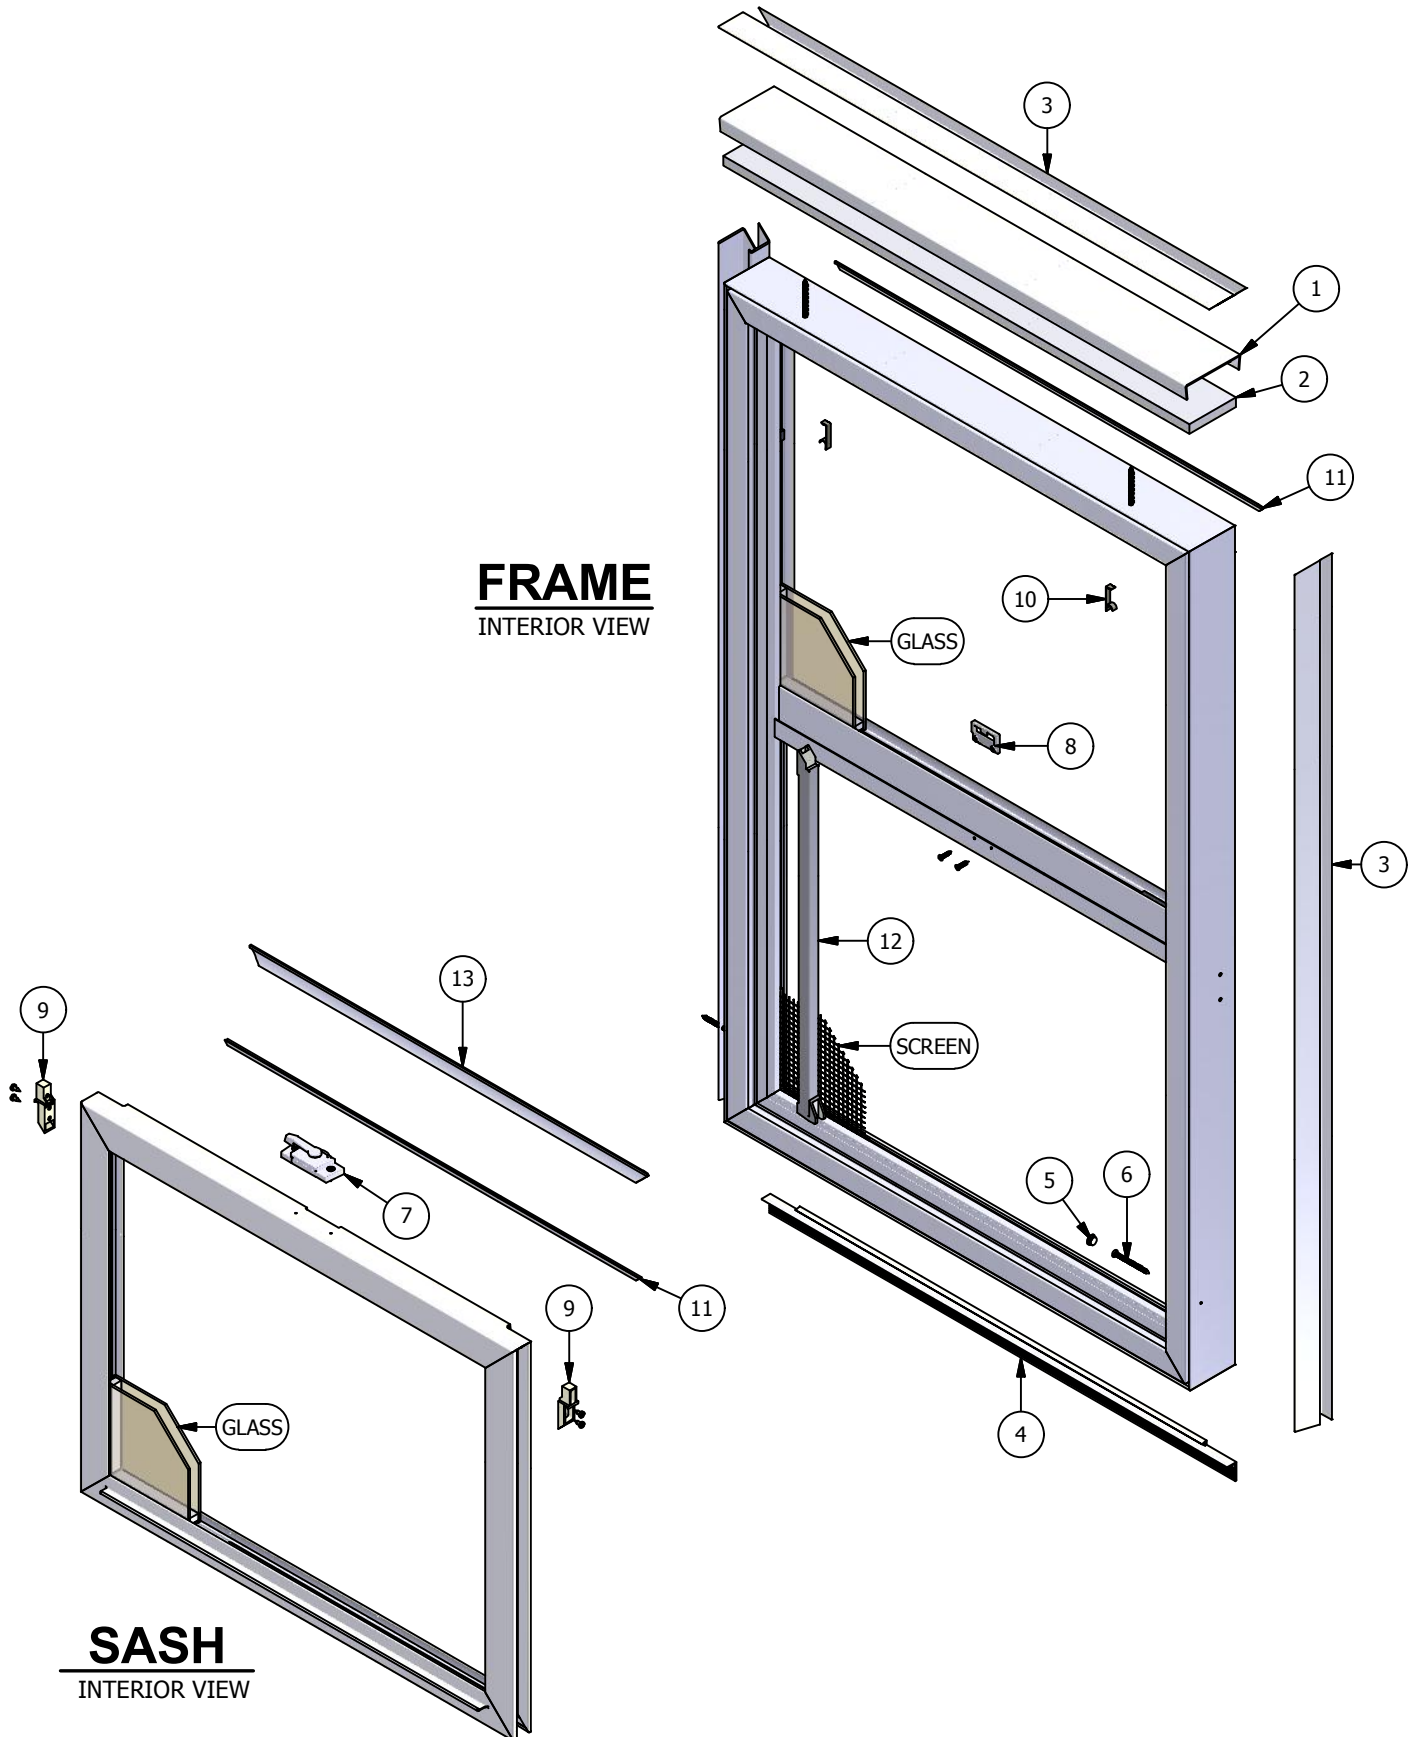

Revive Series

Vinyl Single Hung (Operating)

Parts Identification

FRAME
INTERIOR VIEW

SASH
INTERIOR VIEW

Revive Series

Vinyl Single Hung (Operating)

Parts Identification

Image	Item #	Description	Color / Finish	Spec	Old	New SAP
	1	Head Expander (Qty. 1)	White Clay		900755 901855	10054630 10054252
	2	Head Expander Foam (Qty. 1)			2388409	10054569
	3	Head & Side Exterior Cover (Side: Qty. 2; Head: Qty. 1)	White Clay		900745 901845	10054721 10054404
	4	Sill Cover (Qty. 1)	White Clay		900760 901860	10054722 10054055
	5	Hole Cap (Qty. 4)	White Clay		558242 558245	10054614 10054692
	6	Frame Screw #8 x 2" (Qty. 4)			518200	10056223

Revive Series

Vinyl Single Hung (Operating)

Parts Identification

Image	Item #	Description	Color / Finish	Spec	Old	New SAP
	7	Lock	White Clay		558166 558168	10054342 10054204
		Lock Screws #8 x 1" Screw (Qty2)	White Clay		508036 508037	10056695 10056198
	8	Keeper	White Clay		558167 558169	10054688 10054548
		Keeper Screws #6 x 1" Screw (Qty2)	White Clay		508036 508037	10056695 10056198
	9	Sash Cam			421206	10054664
		Sash Cam Screws #6 x 3/4" Screw (Qty2)			508183	10055540
	10	Spring Take Out Clip			421200	10054286
	11	Weatherstrip	White Clay Black	LF	478067 478073 531102	10057107 10054322 10057173
		Meeting Rail Block	White Clay Black		308510 308511 308512	10054772 10057102 10054283
		Meeting Rail Block Screws #6 x 5/8" Screw (Qty2)	White Clay Black		508085 538080 508086	10056199 10056701 10057806
		Meeting Rail Block Screws #6 x 5/8" Screw (Qty2)	Stainless		538196	10057589