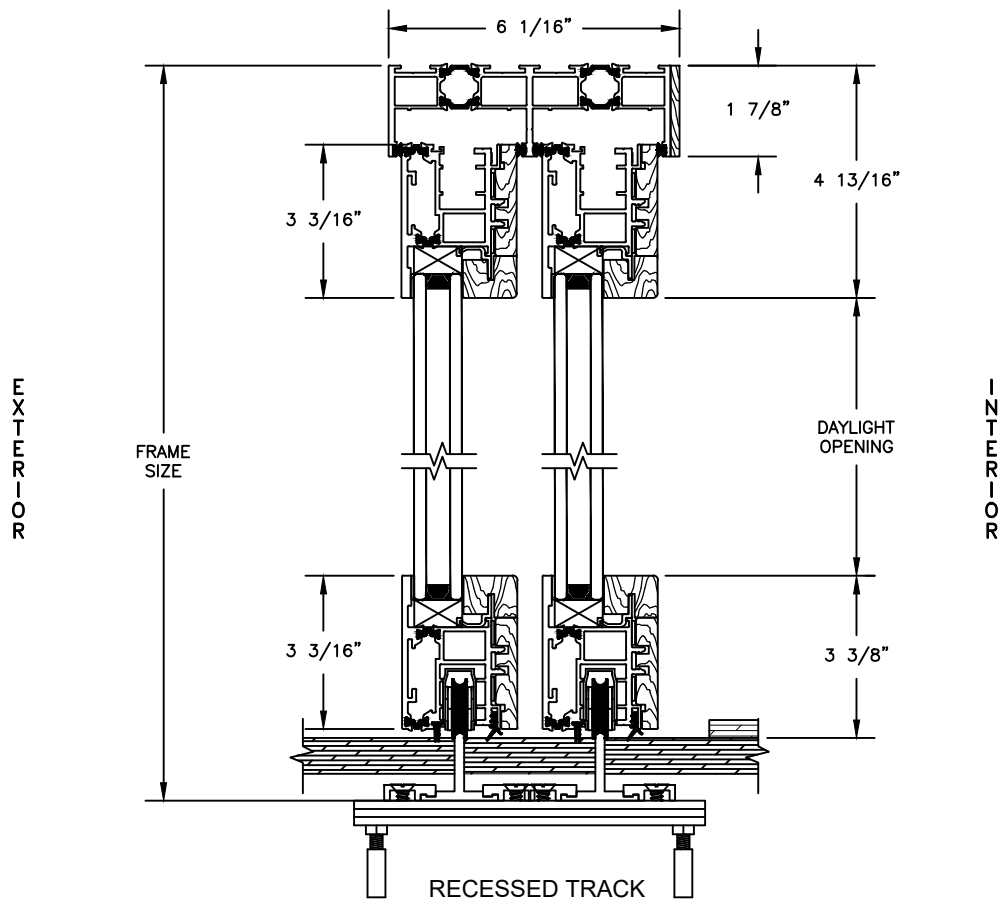

Pinnacle Select CORNER DOOR

SECTION DETAILS

SCALE: 3" = 1'-0"

Pinnacle Select CORNER DOOR

SECTION DETAILS
SCALE: 3" = 1'-0"

Pinnacle Select CORNER DOOR

SECTION DETAILS
SCALE: 3" = 1'-0"

Pinnacle Select CORNER DOOR

SECTION DETAILS

SCALE: 1 1/2" = 1'-0"

Pinnacle Select CORNER DOOR

SECTION DETAILS

SCALE: 3/4" = 1'-0"