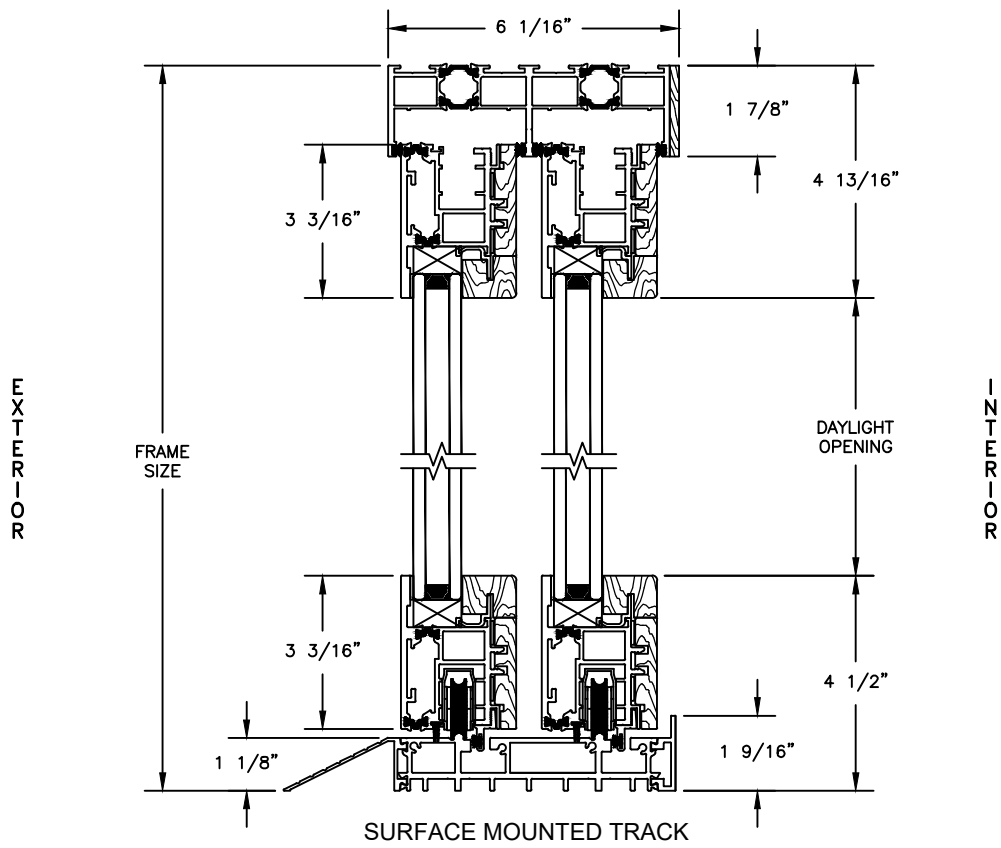

Pinnacle Select CORNER DOOR

SECTION DETAILS

SCALE: 3" = 1'-0"

Pinnacle Select CORNER DOOR

SECTION DETAILS
SCALE: 3" = 1'-0"

Pinnacle Select CORNER DOOR

SECTION DETAILS
SCALE: 3" = 1'-0"

Pinnacle Select CORNER DOOR

SECTION DETAILS

SCALE: 1 1/2" = 1'-0"

Pinnacle Select CORNER DOOR

SECTION DETAILS

SCALE: 3/4" = 1'-0"