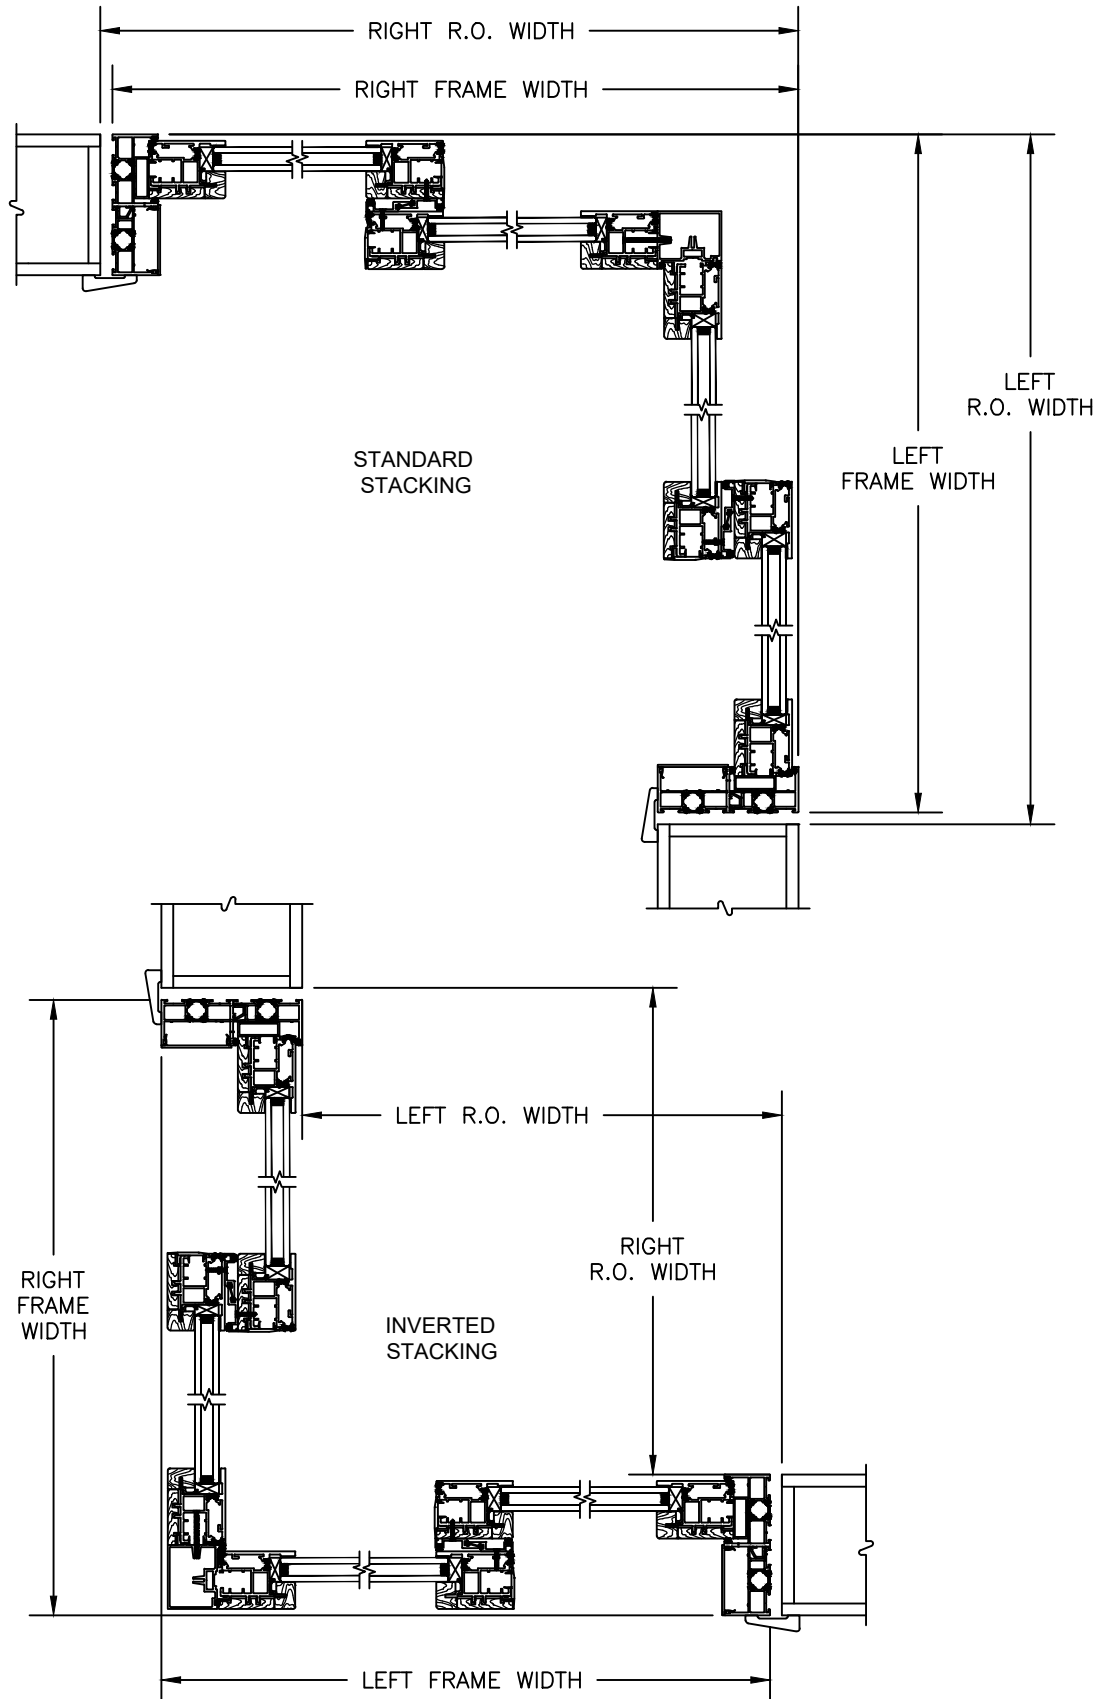

Pinnacle Select CORNER DOOR

SECTION DETAILS

SCALE: 3" = 1'-0"

Pinnacle Select CORNER DOOR

SECTION DETAILS
SCALE: 3" = 1'-0"

Pinnacle Select CORNER DOOR

SECTION DETAILS
SCALE: 3" = 1'-0"

Pinnacle Select CORNER DOOR

SECTION DETAILS

SCALE: 1 1/2" = 1'-0"

Pinnacle Select CORNER DOOR

SECTION DETAILS

SCALE: 3/4" = 1'-0"