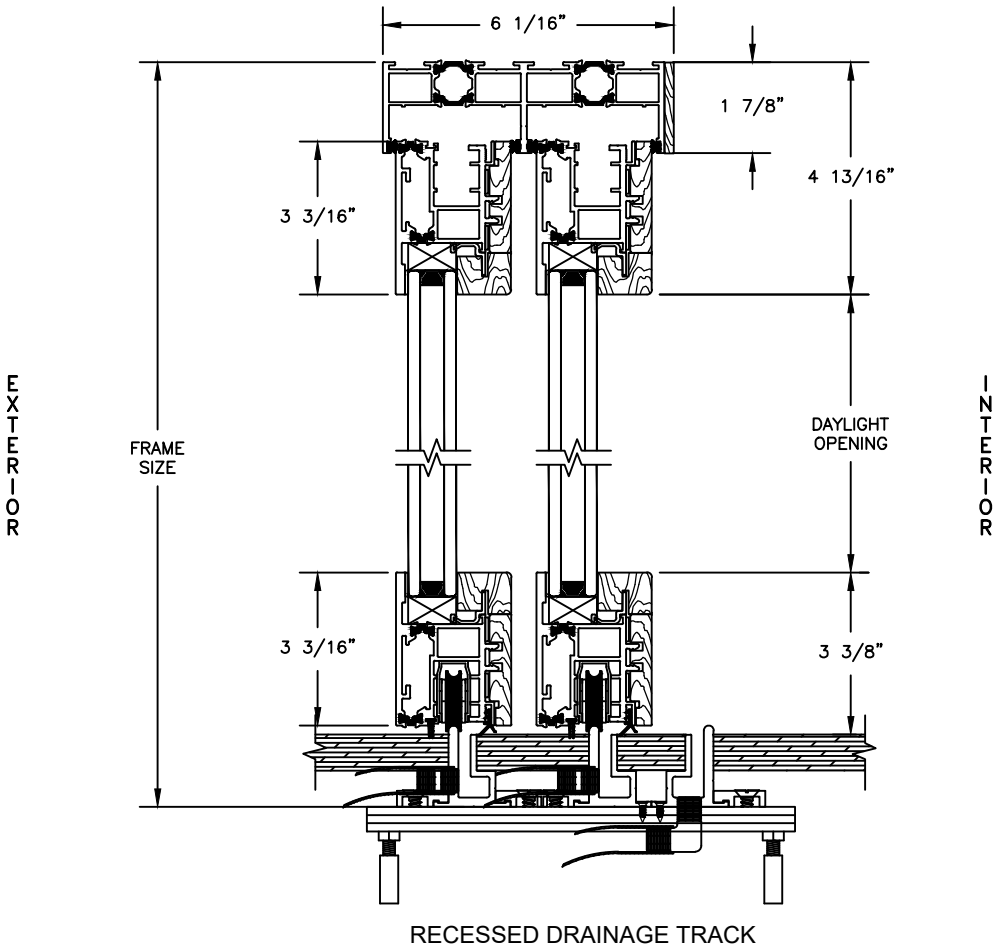

Pinnacle Select CORNER DOOR

SECTION DETAILS

SCALE: 3" = 1'-0"

Pinnacle Select CORNER DOOR

SECTION DETAILS
SCALE: 3" = 1'-0"

Pinnacle Select CORNER DOOR

SECTION DETAILS
SCALE: 3" = 1'-0"

Pinnacle Select CORNER DOOR

SECTION DETAILS

SCALE: 1 1/2" = 1'-0"

Pinnacle Select CORNER DOOR

SECTION DETAILS

SCALE: 3/4" = 1'-0"