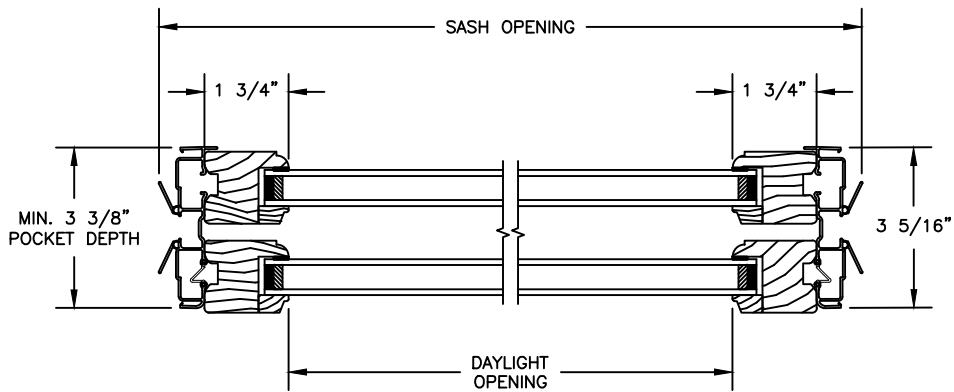

## PRIMED DOUBLE HUNG

SECTION DETAILS : SASH REPLACEMENT KIT  
SCALE: 3" = 1'-0"

HEAD JAMB & SILL

JAMBS