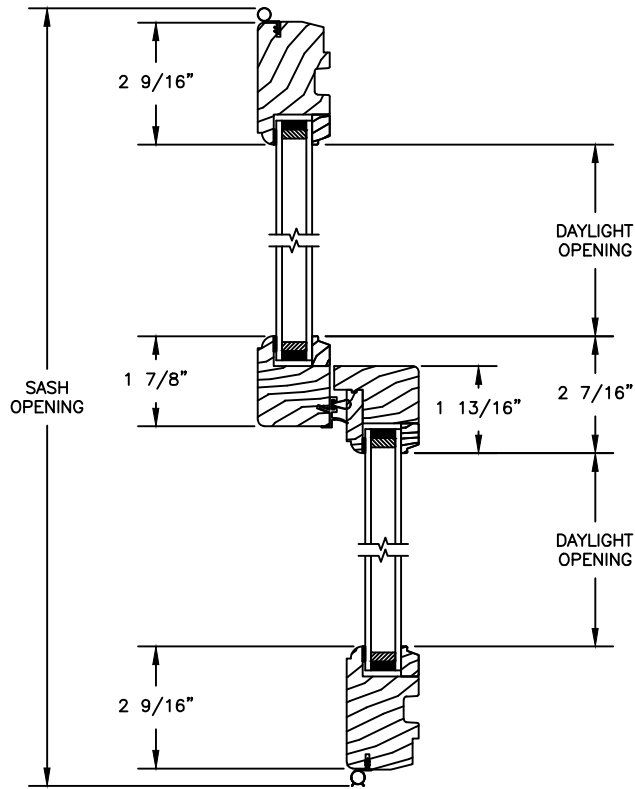

## PRIMED DOUBLE HUNG

SECTION DETAILS : SASH REPLACEMENT KIT  
SCALE: 3" = 1'-0"

HEAD JAMB & SILL

JAMBS