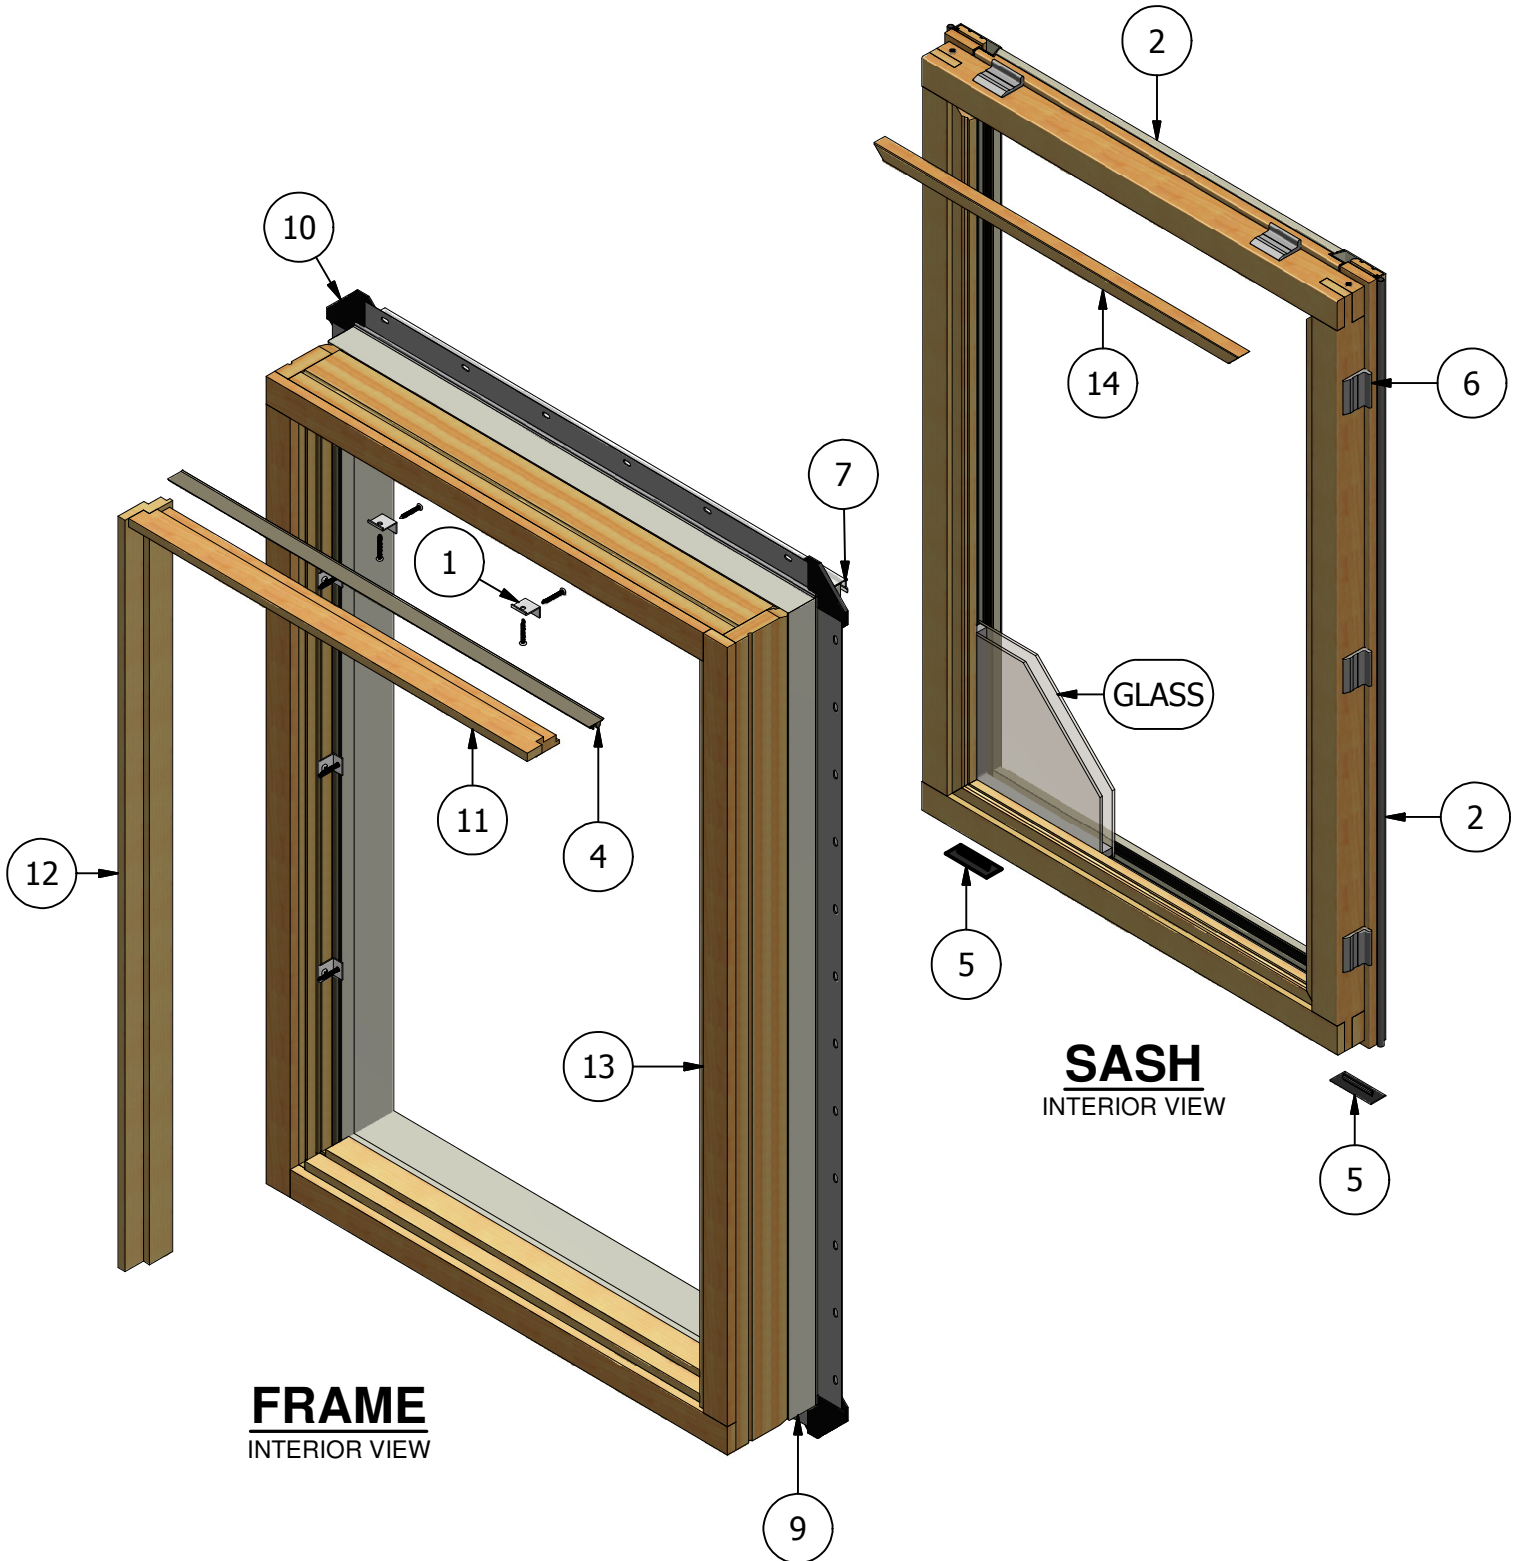

# Pinnacle Select Series Clad Casement (Picture) Parts Identification

# Pinnacle Select Series Clad Casement (Picture) Parts Identification

Image	Item #	Description	Color / Finish / Size	Spec	Old	New SAP
	1	Stationary Connector  Frame Stationary Connector Screws #6 x 1" Screw Sash Stationary Connector Screws #8 x 3/4" Screw			2380991  550261  508060	10053220  10053278  10053262
	2	Top Sash Weatherstrip	Black - 8' Lineal		2388894	10056048
	3	Bulb Weatherstrip (Sides)			531024	10055551
	4	Frame Weatherstrip (All Four Sides)			531106	10115706
	5	Sash Bottom Cover	Black		2388889	10056047
	6	Stationary Shim			478081	10053255
	7	Clear Drip Cap	14' Lineal Length		471005	10053169
	8	Side Nail Fin	14' Lineal Length		460015	10053253
	9	Sill Nail Fin	14' Lineal Length		460020	10053126
	10	Nail Fin Gasket	4 per Sheet		490013	10053171