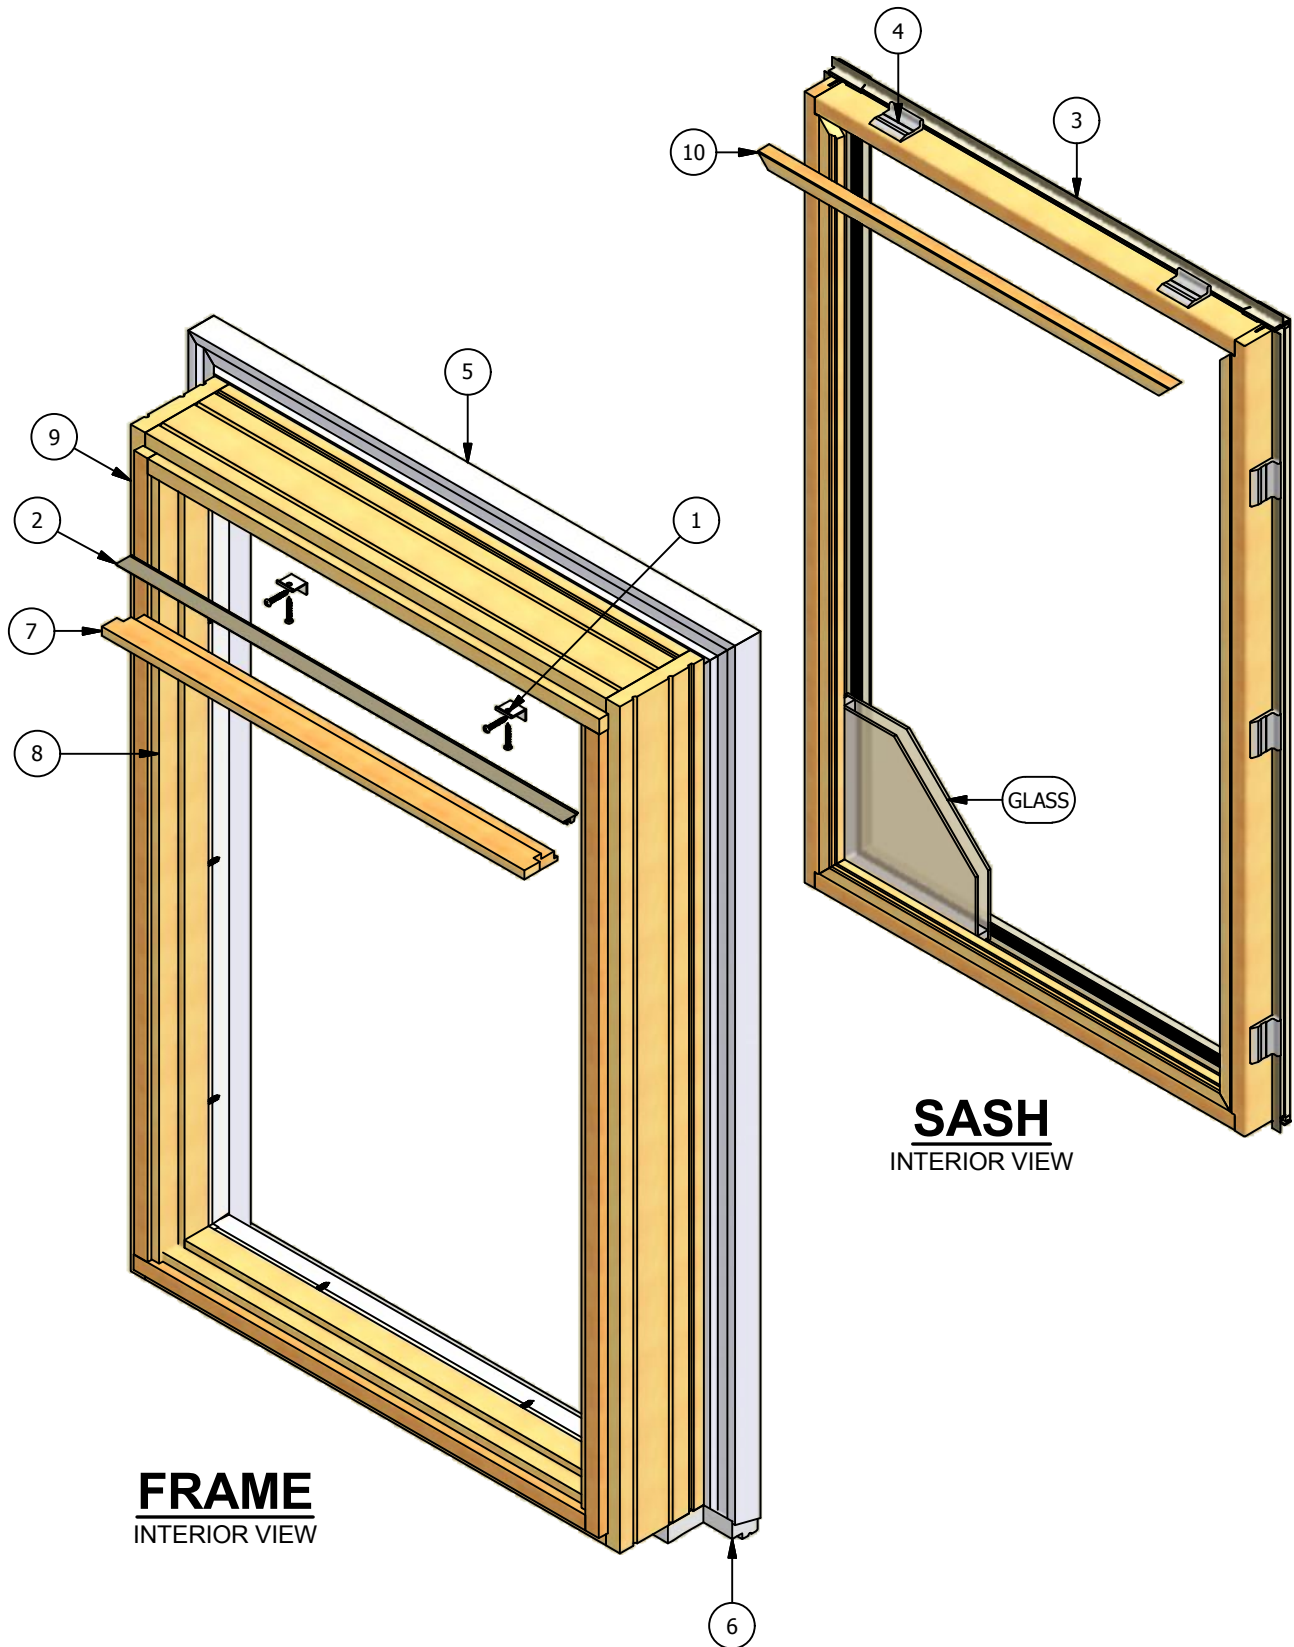

WINDSOR
WINDOWS & DOORS
A Woodgrain Millwork Company

Legend HBR Series Casement (Picture) Parts Identification

FRAME
INTERIOR VIEW

SASH
INTERIOR VIEW

Legend HBR Series Casement (Picture) Parts Identification

Image	Item #	Description	Color / Finish / Size	Spec	Old	New SAP
	1	Stationary Connector Frame Stationary Connector Screws #6 x 1" Screw Sash Stationary Connector Screws #8 x 3/4" Screw			2380991 550261 508060	10053220 10053278 10053262
	2	Frame Weatherstrip (All Four Sides)			531106	10115706
	3	Sash Weatherstrip (Head & Sides)			2380882	10053151
	4	Stationary Shim			478081	10053255
	5	Exterior Casing (Head & Sides) (See Accessory section for other options)	14' Lineal Length		2390003	10053119
	6	Subsill (See Accessory Section for other options)	14' Lineal Length		2390020	10053228
	7	Head & Sill Picture Sash Stop	14" Pine (Glass Size) 16" Pine 20" Pine 24" Pine 26" Pine 32" Pine 38" Pine 44" Pine 50" Pine 56" Pine 68" Pine 10' Pine Lineal		2530030 2530040 2530031 2530032 2530033 2530034 2530035 2530036 2530037 2530038 2530039 2530102	10017903 10017914 10017904 10017905 10017906 10017907 10017908 10017909 10017910 10017911 10017912 10017922