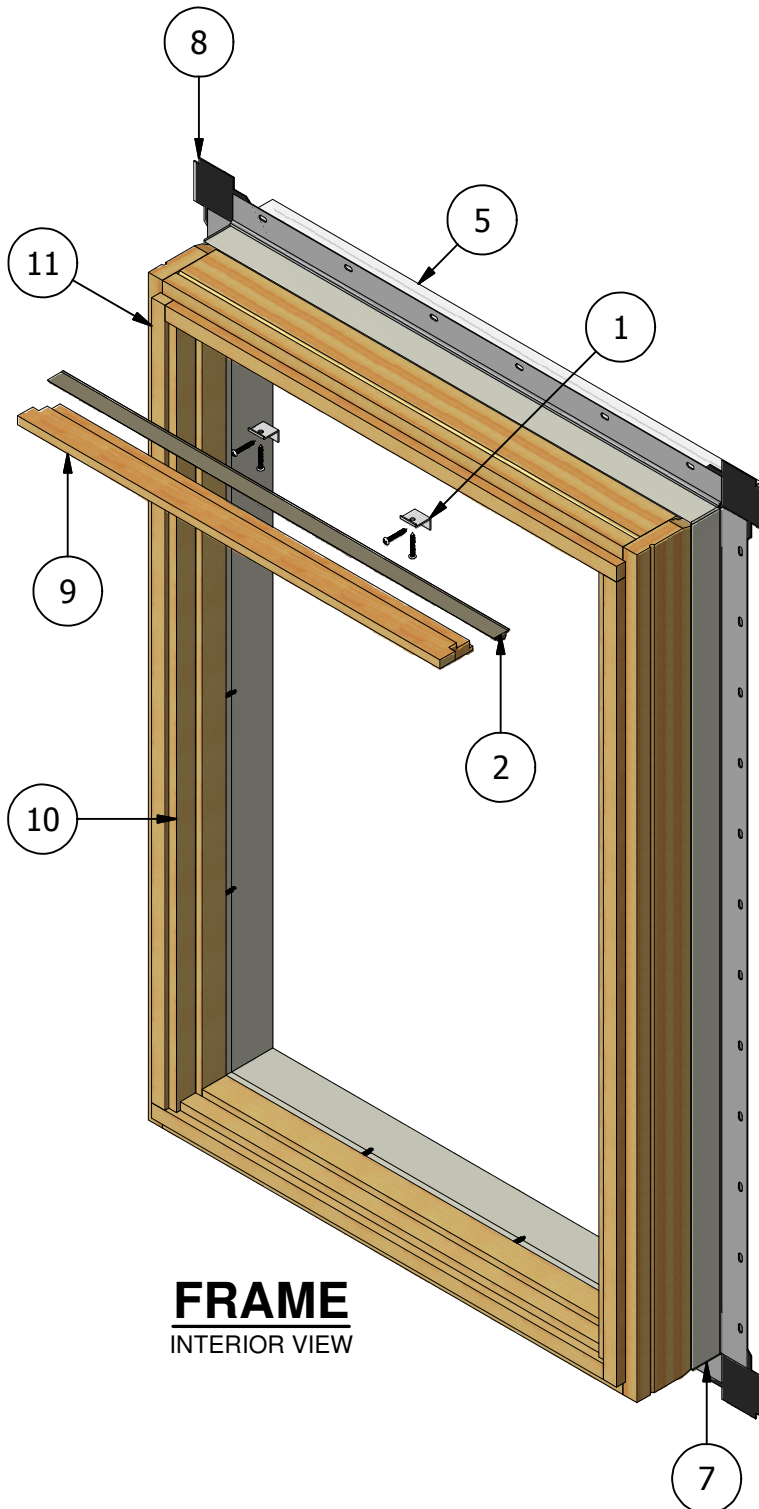

WINDSOR
WINDOWS & DOORS
A Woodgrain Millwork Company

Pinnacle Series Clad Casement (Picture) Parts Identification

FRAME
INTERIOR VIEW

SASH
INTERIOR VIEW

Pinnacle Series Clad Casement (Picture) Parts Identification

Image	Item #	Description	Color / Finish / Size	Spec	Old	New SAP
	1	Stationary Connector Frame Stationary Connector Screws #6 x 1" Screw Sash Stationary Connector Screws #8 x 3/4" Screw			2380991 550261 508060	10053220 10053278 10053262
	2	Frame Weatherstrip (All Four Sides)			531106	10115706
	3	Sash Weatherstrip (Head & Sides)			2380882	10053151
	4	Stationary Shim			478081	10053255
	5	Clear Drip Cap	14' Lineal Length		471005	10053169
	6	Side Nail Fin	14' Lineal Length		460015	10053253
	7	Sill Nail Fin	14' Lineal Length		460020	10053126
	8	Nail Fin Gasket	4 per Sheet		490013	10053171