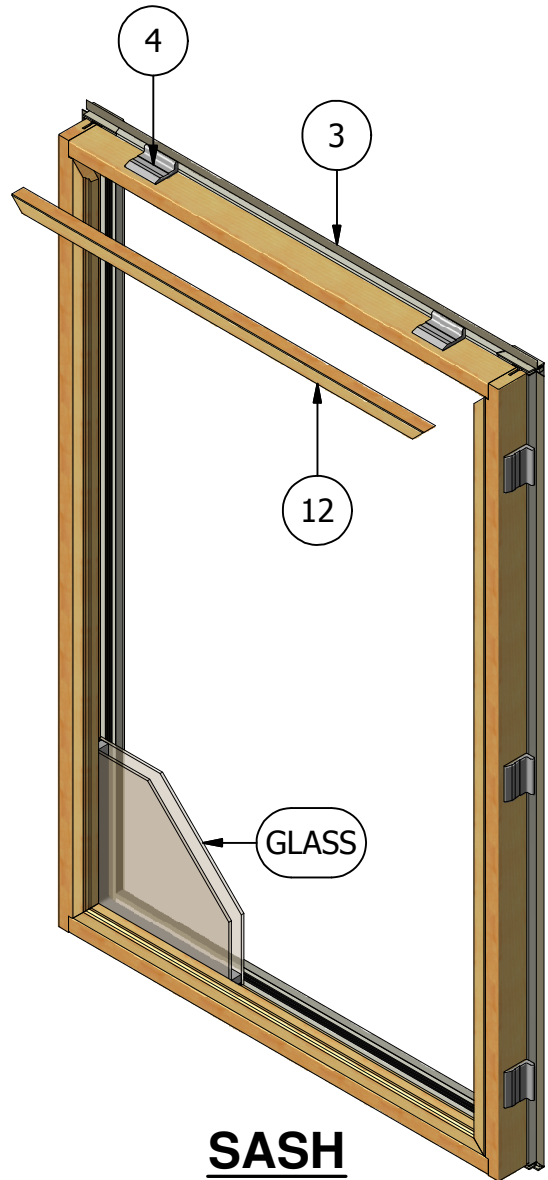

WINDSOR
WINDOWS & DOORS
A Woodgrain Millwork Company

Pinnacle Series Clad Casement (Picture) Parts Identification

FRAME
INTERIOR VIEW

SASH
INTERIOR VIEW

Pinnacle Series Clad Casement (Picture) Parts Identification

Image	Item #	Description	Color / Finish / Size	Spec	Old	New SAP
	1	Stationary Connector Frame Stationary Connector Screws #6 x 1" Screw Sash Stationary Connector Screws #8 x 3/4" Screw			2380991 550261 508060	10053220 10053278 10053262
	2	Frame Weatherstrip (All Four Sides)			531106	10115706
	3	Sash Weatherstrip (Head & Sides)			2380882	10053151
	4	Stationary Shim			478081	10053255
	5	Clear Drip Cap	14' Lineal Length		471005	10053169
	6	Side Nail Fin	14' Lineal Length		460015	10053253
	7	Sill Nail Fin	14' Lineal Length		460020	10053126
	8	Nail Fin Gasket	4 per Sheet		490013	10053171