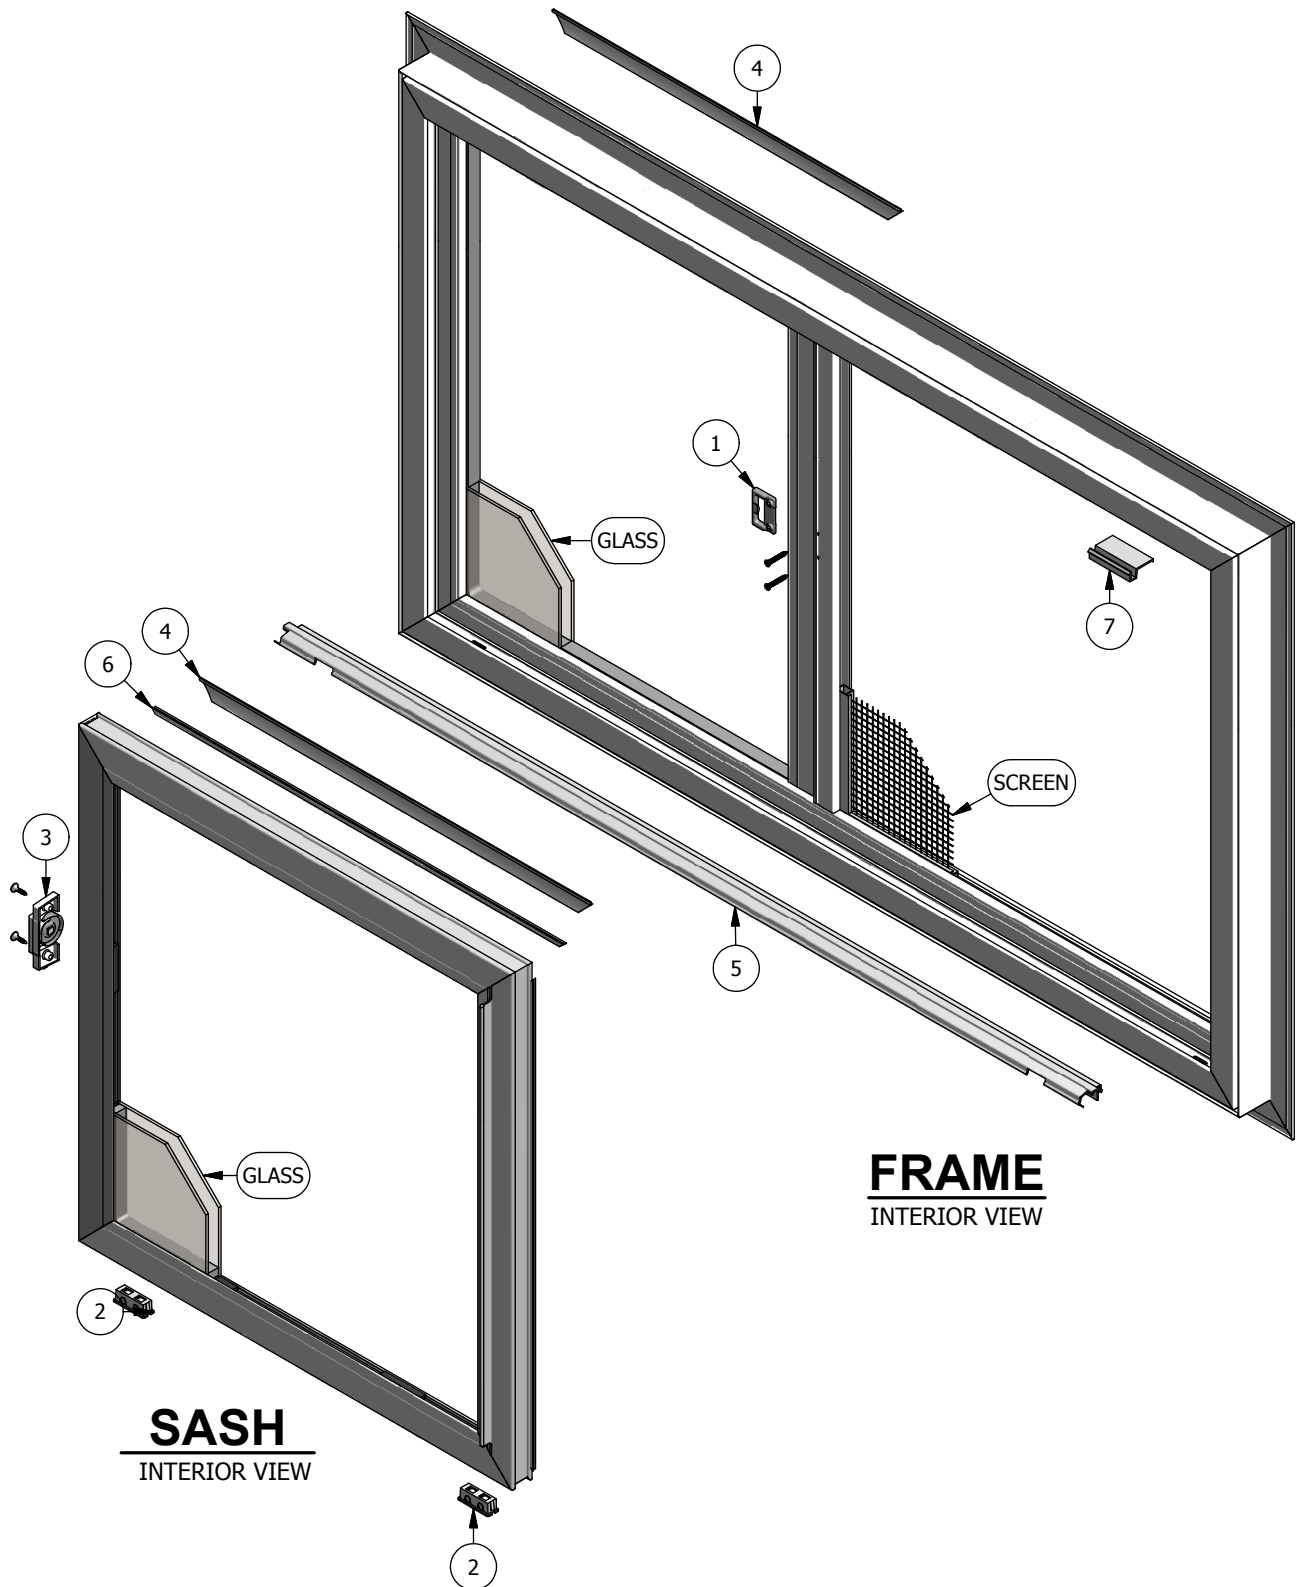

WINDSOR
WINDOWS & DOORS
A Woodgrain Millwork Company

Next Dimension Pro Series Slider Parts Identification

Next Dimension Pro Series Slider Parts Identification

Image	Item #	Description	Color / Finish	Spec	Old	New SAP	
	1	Keeper	White Clay Black		558167 558169 558163	10054688 10054548 10054612	
		Keeper Screws #6 x 1" Screw (Qty. 2)	White Clay Black		508036 508037 508038	10056695 10056198 10057578	
	2	Rollers			558522	10054128	
	3	Lock	White Clay Black		558166 558168 558162	10054342 10054204 10054203	
		Lock Screws #6 x 1" Screw (Qty. 2)	White Clay Black		508036 538037 508038	10056695 10088633 10057578	
	4	Glazing Bead (Prior to Jan. 2020)	White Clay Bronze Black Tan Ivory Cinnamon Green White	13'	900043 901043 900043-BZ 900043-BK 900043-T 900043-I 900043-C 900043-G 900043-W	10054560 10054247 10116543 10055281 10116540 10116542 10116541 10116538 10116539	
			Glazing Bead (Jan. 2020 - June 2021)	White Clay Bronze Black Tan Ivory Cinnamon Green White	13'	900650 901645 900650-BZ 900650-BK 900650-T 900650-I 900650-C 900650-G 900650-W	10057692 10057697 10116660 10116661 10116657 10116659 10116658 10116655 10116656
				Glazing Bead (June 2021 - Current)	White Clay Bronze Black Tan Ivory Cinnamon Green White	13'	900651 900652 900651-BZ 900651-BK 900651-T 900651-I 900651-C 900651-G 900651-W