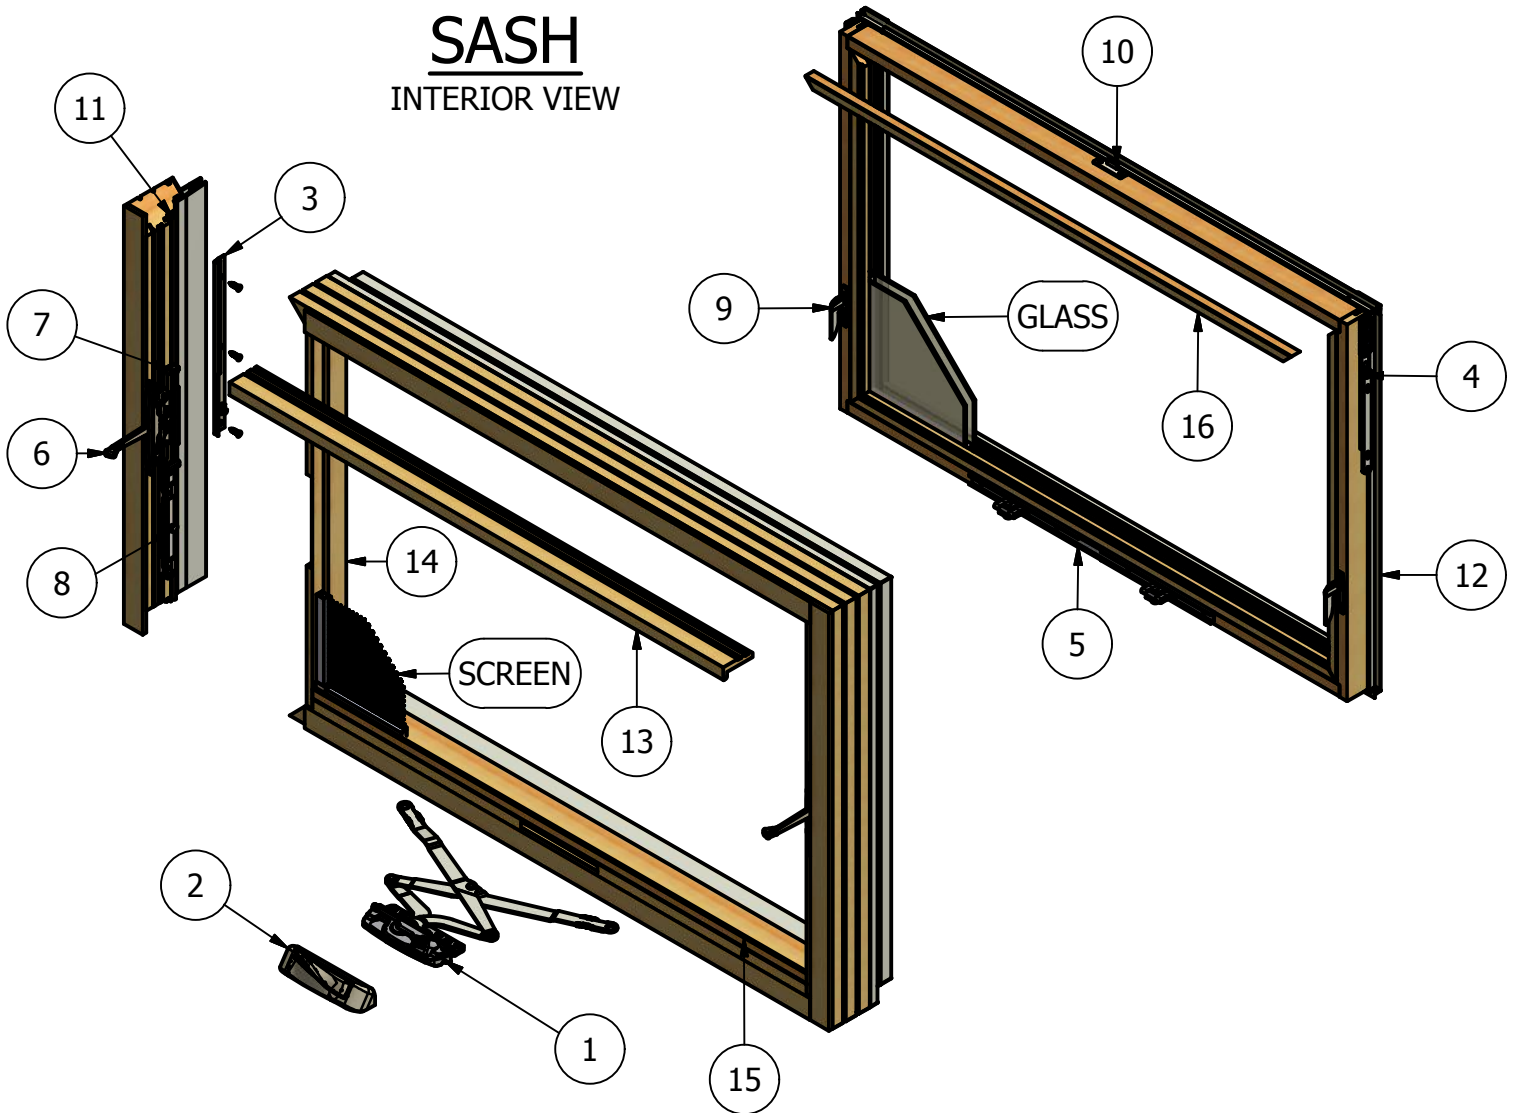

Revive Series Clad Casement (Awning) Parts Identification

SASH INTERIOR VIEW

FRAME INTERIOR VIEW

Revive Series Clad Casement (Awning) Parts Identification

Image	Item #	Description	Color / Finish / Size	Spec	Old	New SAP
	1	Operator	Standard Seacoast		542029 542136	10053406 10053107
		Operator Screws #8 x 7/8" Screw (Qty.4)	Standard Seacoast		508150 518150	10053396 10053400
		Operator Clip			31879	10055199
	2	Traditional Crank Handle & Crank Cover	Matte Black (After 10/7/16) Black (10/7/16 & Prior) Bronze Champagne Brass Satin Nickel White Oil Rubbed Bronze Faux Bronze		553015 552015 552014 552013 552018 552017 552012 552016 552019	10117053 10055570 10117040 10117048 10117050 10117037 10117033 10117049 10117041
 Not Shown on Assembly Dwg		Contemporary Crank Handle & Crank Cover	White Champagne Bronze Black Oil Rubbed Bronze Satin Nickel Brass Faux Bronze	LH LH LH LH LH LH LH LH	556012 556013 556014 556015 556016 556017 556018 556019	10117072 10117073 10117074 10117075 10117076 10117077 10117078 10117079

Revive Series Clad Casement (Awning) Parts Identification

Image	Item #	Description	Color / Finish / Size	Spec	Old	New SAP
 Not Shown on Assembly Dwg		Butterfly Handle	Bronze White Champagne Black		541050 541055 541071 541058	10057593 10056702 10120674 10057174
 Not Shown on Assembly Dwg		Turn Knob	Bronze (No Longer Available) Champagne White		540012 540010 548010	
 Not Shown on Assembly Dwg	3	Hinge Track Hinge Track Screws #7 x 3/4" Screw (Qty.6) for windows up to 32" glass ht (Qty.18) for windows greater than 32" glass ht Adjustable hinge wrench	LH Hinge Track *Used for windows with greater than 32" glass heights		542040 542045 582153 582154 2370091 540036	10052935 10052897 10053313 10053199 10053333 10054574
 Not Shown on Assembly Dwg		Spline			531301	10053268