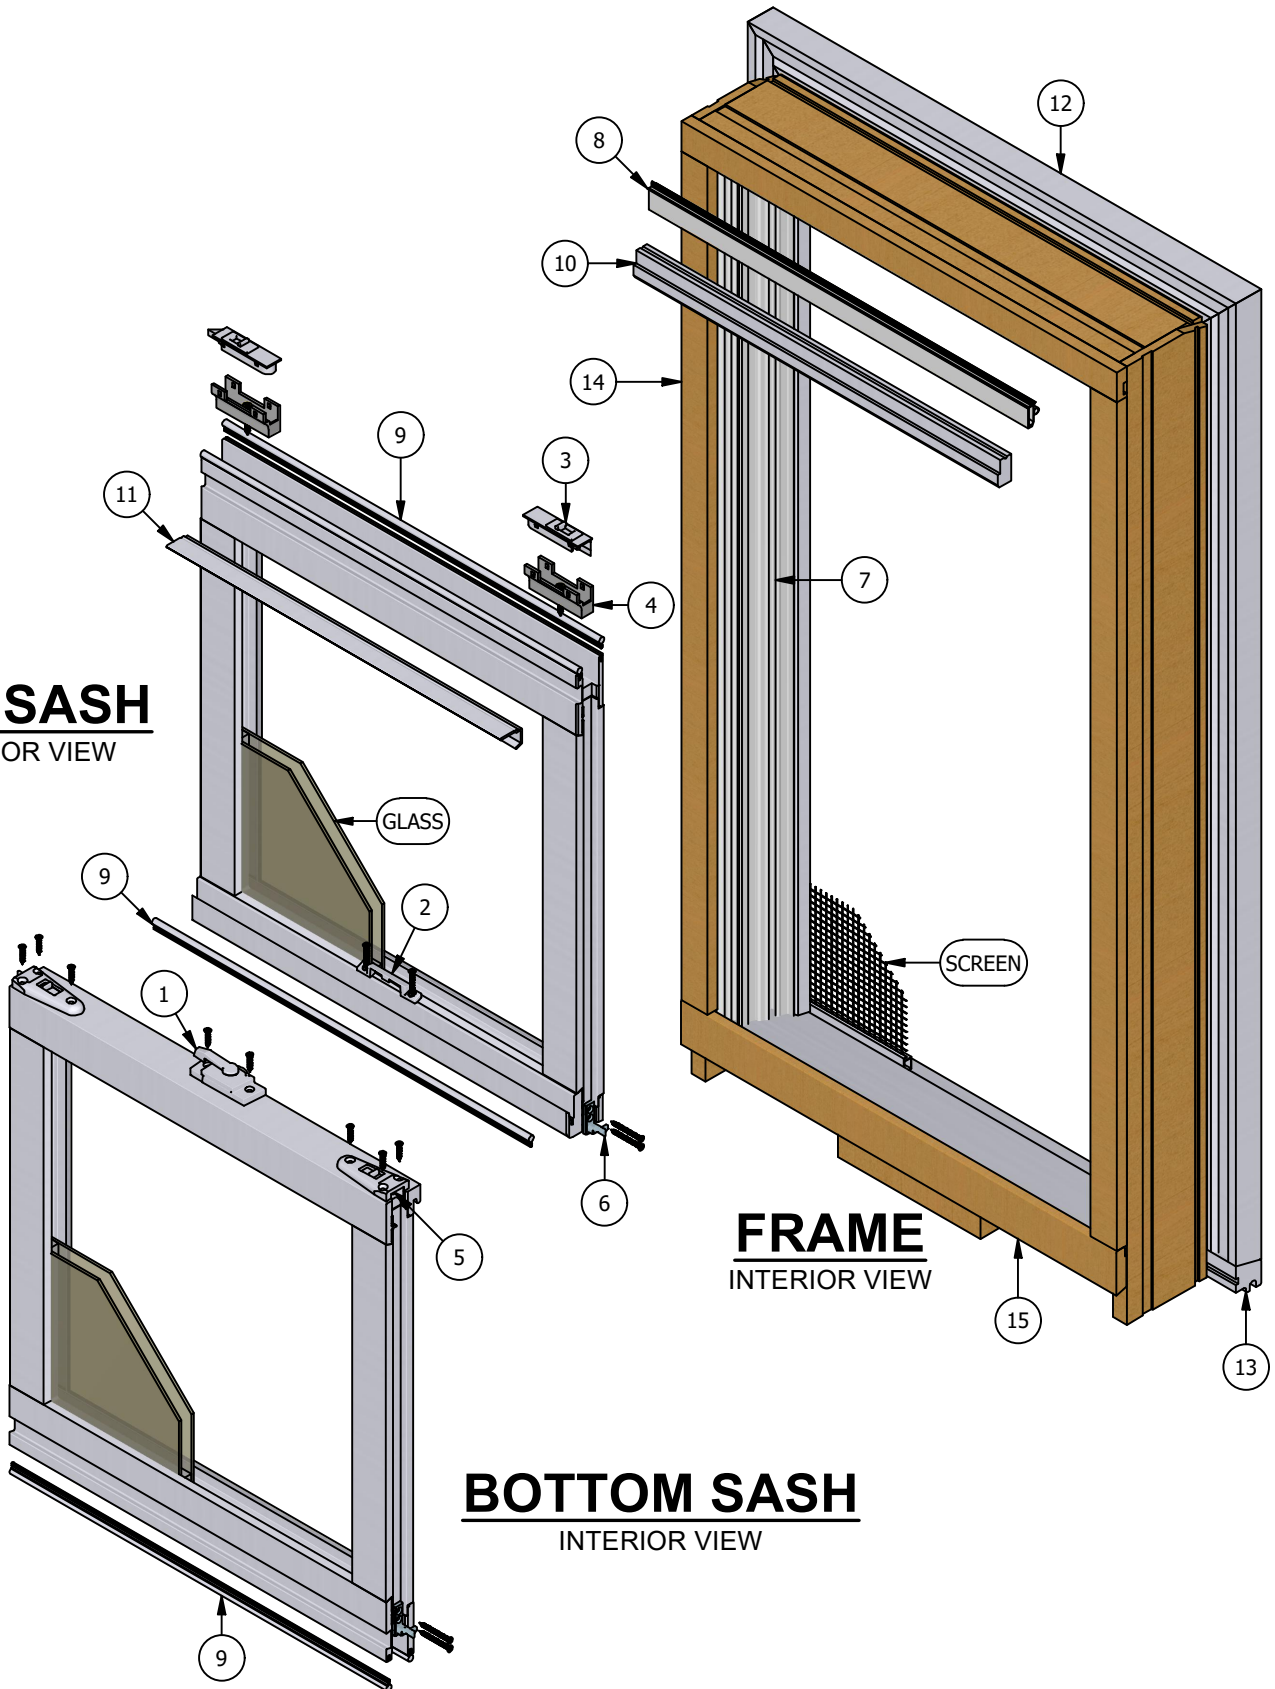

Legend Series

Double Hung (Operating)

Parts Identification

TOP SASH INTERIOR VIEW

FRAME INTERIOR VIEW

BOTTOM SASH INTERIOR VIEW

Legend Series

Double Hung (Operating)

Parts Identification

Image	Item #	Description	Color / Finish / Size	Spec	Old	New SAP
	1	Lock with Screws (July '15 - Current)	White Champagne Bronze Satin Nickel Faux Bronze		2382700 2382701 2382702 2382704 2382734	10055838 10055116 10055839 10055840 10055854
		Lock with Screws (1995 - July '15)			558011	10056283
	2	Keeper with Screws (July '15 - Current)	White Champagne Bronze Satin Nickel Faux Bronze		2382690 2382693 2382692 2382694 2382691	10055352 10055837 10054995 10055353 10055836
		Keeper (1995 - July '15)			558012	10055225
		Keeper Screws (#6 x 1" Screw)			558008	10087896
	3	Upper Tilt Latch (LH Shown)		LH RH	557997 557996	10055050 10056281
	4	Upper Tilt Latch Housing (LH Shown)		LH RH	557999 557998	10055574 10056282
		Upper Tilt Latch Housing Screws (#8 x 1 1/4" Screw)			508117	10054957
	5	Lower Tilt Latch (LH Shown) w/ Screws (July '15 - Current)	White Champagne Bronze Satin Nickel Faux Bronze White Champagne Bronze Satin Nickel Faux Bronze	LH LH LH LH LH RH RH RH RH RH	2382720 2382722 2382724 2382728 2382736 2382721 2382723 2382725 2382729 2382737	10054996 10055357 10055118 10054935 10055855 10055845 10055846 10055847 10056641 10054997