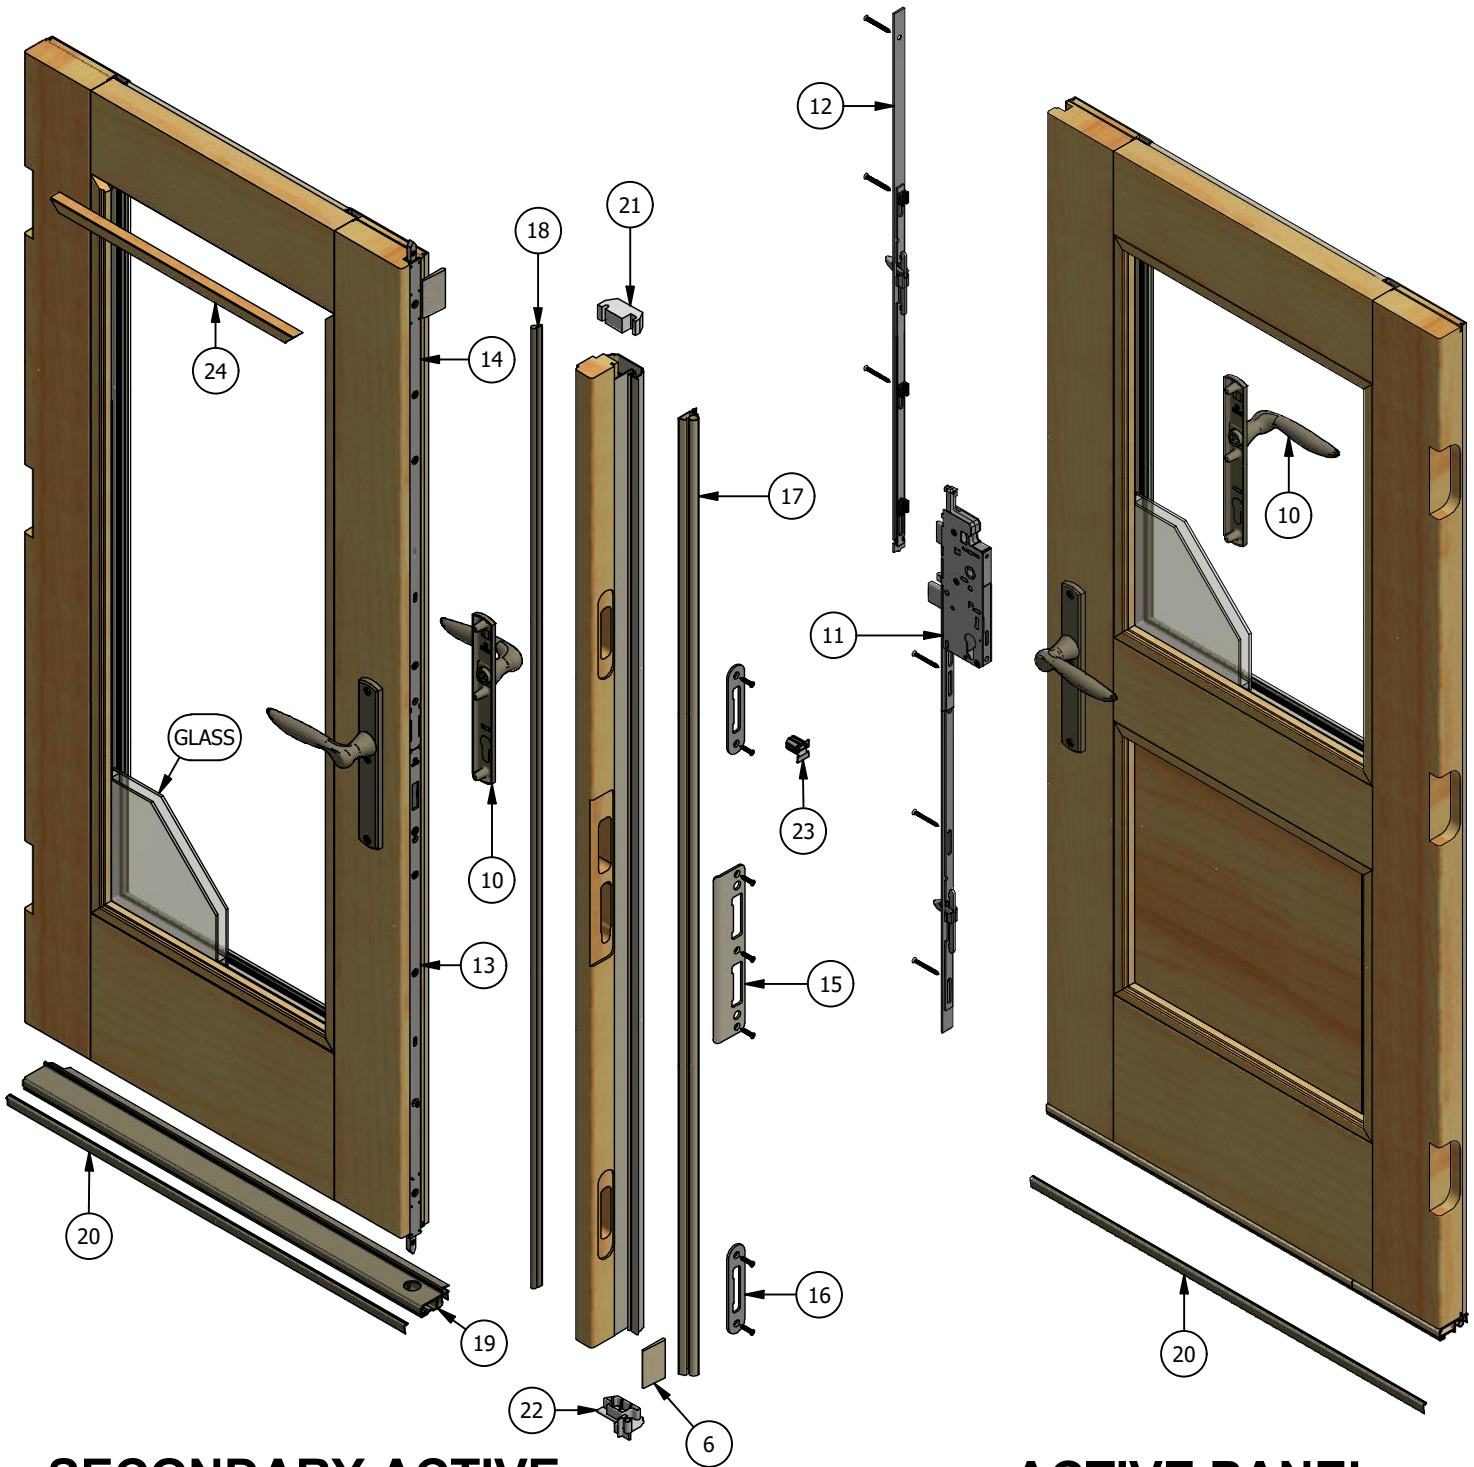

Legend HBR Series

Inswing Patio Door (Bi-Hinge)

Parts Identification

FRAME
INTERIOR VIEW

Legend HBR Series

Inswing Patio Door (Bi-Hinge)

Parts Identification

SECONDARY ACTIVE
PANEL
INTERIOR VIEW

ACTIVE PANEL
INTERIOR VIEW
(PANEL OPTION SHOWN)

Legend HBR Series

Inswing Patio Door (Bi-Hinge)

Parts Identification

Image	Item #	Description	Color / Finish / Size	Spec	Old	New SAP
	1	Adjustable Guide Hinge (Non-Handed)	Brass		2398031	10056096
			Antique Brass		2398016	10056089
			Oil Rubbed Bronze		2398001	10056082
			Polished Chrome		2398028	10056095
			Brushed Chrome		2398019	10055479
			Gold Powder Coat		2397998	10120555
			Matte Black		2398010	10055477
			White		2398025	10055180
			Satin Nickel		2398013	10056677
			Antique Nickel		2398022	10056092
Faux Bronze		2398004	10055028			
	2	Adjustable Set Hinge (For RH Inswing or LH Outswing)	Brass		2398033	10056097
			Antique Brass		2398018	10056090
			Oil Rubbed Bronze		2398003	10056083
			Polished Chrome		2398030	10056678
			Brushed Chrome		2398021	10055029
			Gold Powder Coat		2398000	10120557
			Matte Black		2398012	10054912
			White		2398027	10055481
			Satin Nickel		2398015	10055478
			Antique Nickel		2398024	10056093
Faux Bronze		2398006	10055476			
	2	Adjustable Set Hinge (For LH Inswing or RH Outswing)	Brass		2398032	10055482
			Antique Brass		2398017	10055179
			Oil Rubbed Bronze		2398002	10055475
			Polished Chrome		2398029	10054950
			Brushed Chrome		2398020	10056091
			Gold Powder Coat		2397999	10120556
			Matte Black		2398011	10056087
			White		2398026	10056094
			Satin Nickel		2398014	10056088
			Antique Nickel		2398023	10055480
Faux Bronze		2398005	10056084			
	2	Ball Bearing Hinge	Brass		550140	10055220
			Antique Brass		550142	10055563
			Oil Rubbed Bronze		550143	10055048
			Polished Chrome		550145	10056267
			Brushed Chrome		550146	10056268
			Matte Black		550149	10055568
			White		550150	10055222
			Antique Nickel		550144	10055564
			Stainless Steel		550147	10056269