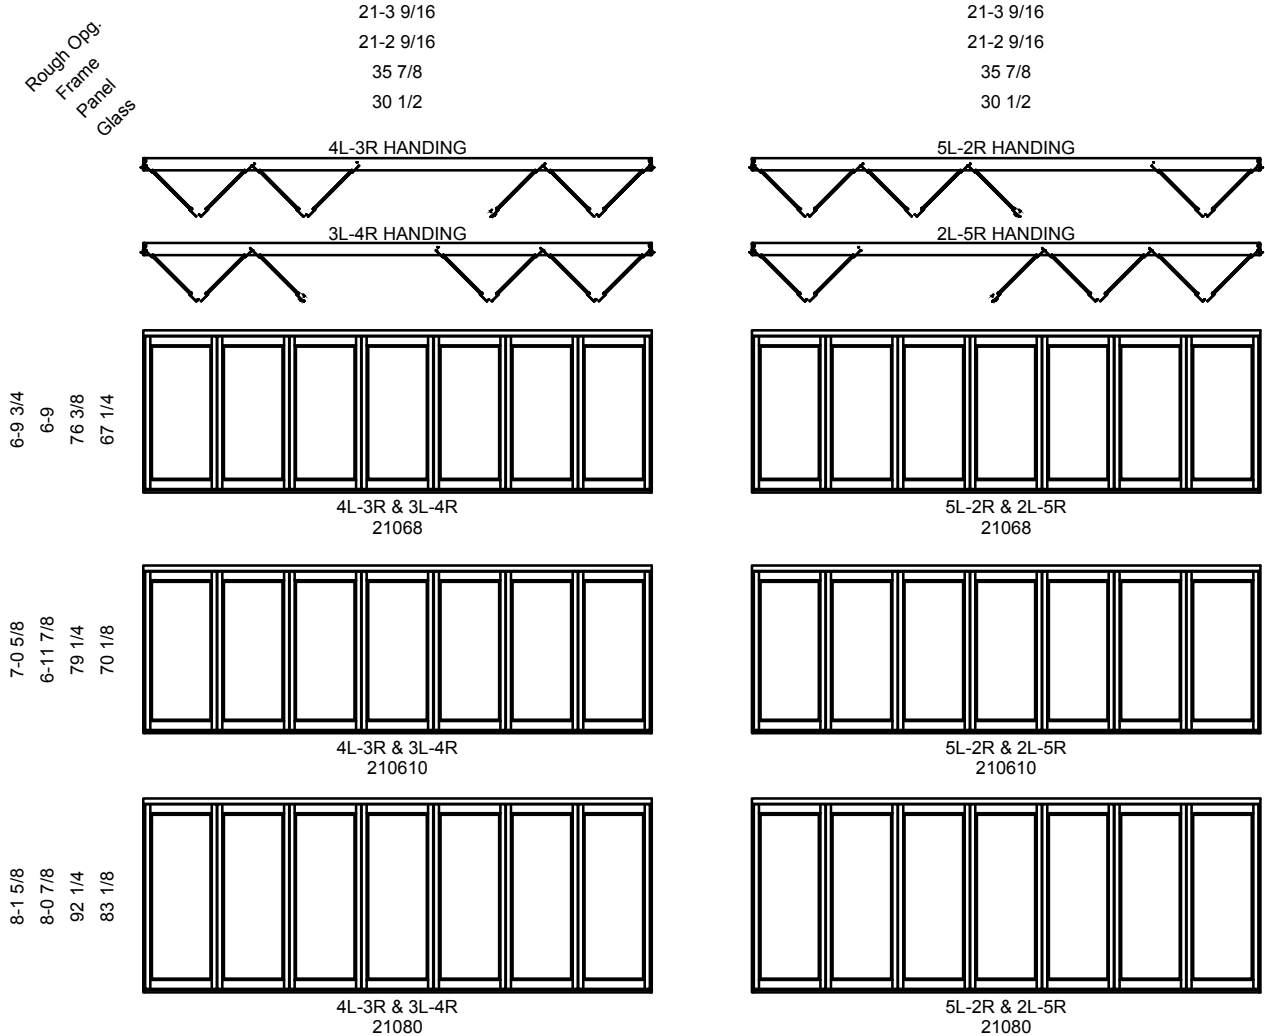

Pinnacle Series

NARROW OUTSWING BI-FOLD DOORS

ELEVATIONS: 7 PANELS

SCALE: 1/8" = 1'-0"

Rough Opq.
Frame
Panel
Glass

6-9 3/4
6-9
76 3/8
67 1/4

7-0 5/8
6-11 7/8
79 1/4
70 1/8

8-1 5/8
8-0 7/8
92 1/4
83 1/8