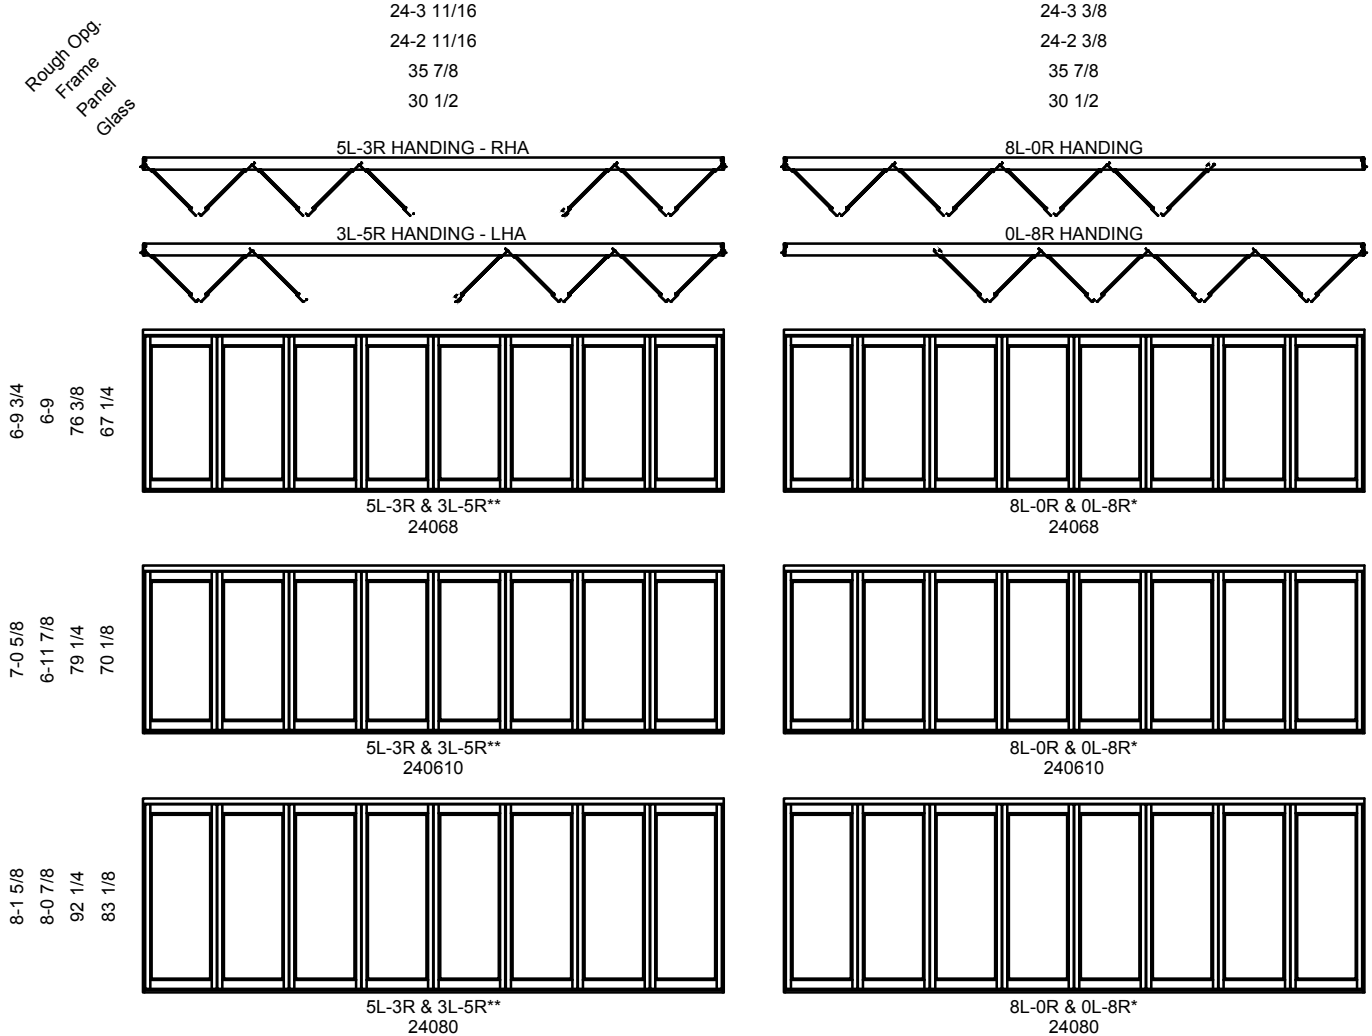

ELEVATIONS: 7 PANELS

SCALE: 1/8" = 1'-0"

Pinnacle Series

NARROW OUTSWING BI-FOLD DOORS

ELEVATIONS: 8 PANELS

SCALE: 1/8" = 1'-0"

NOTES:
 * CANNOT BE OPENED FROM THE EXTERIOR

Pinnacle Series

NARROW OUTSWING BI-FOLD DOORS

ELEVATIONS: 8 PANELS

SCALE: 1/8" = 1'-0"

NOTES:
 * CANNOT BE OPENED FROM THE EXTERIOR
 ** RHA OR LHA HANDING OPTIONS OFFERED