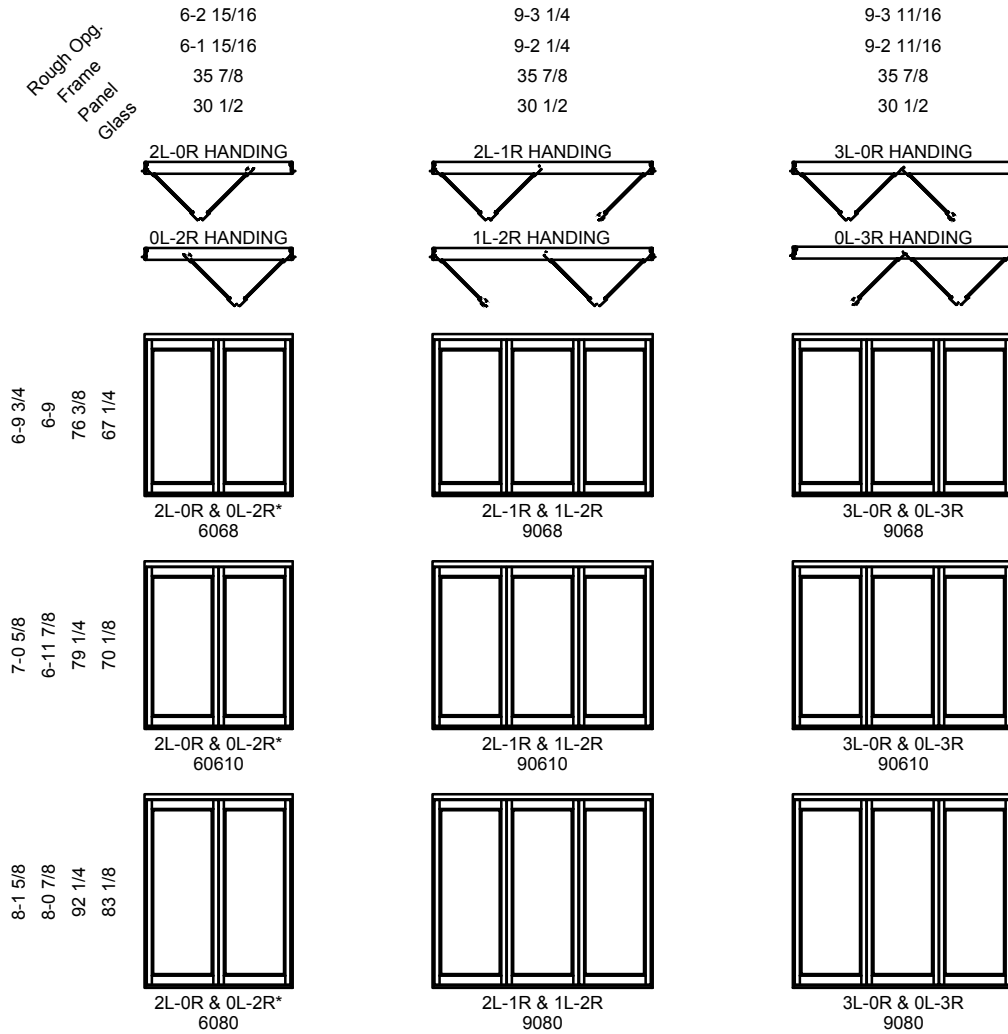

Pinnacle Series

NARROW OUTSWING BI-FOLD DOORS

ELEVATIONS: 2 & 3 PANELS

SCALE: 1/8" = 1'-0"

NOTES:

* CANNOT BE OPENED FROM THE EXTERIOR

Pinnacle Series

NARROW OUTSWING BI-FOLD DOORS

ELEVATIONS: 4 PANELS

SCALE: 1/8" = 1'-0"

NOTES:
* CANNOT BE OPENED FROM THE EXTERIOR

Pinnacle Series

NARROW OUTSWING BI-FOLD DOORS

ELEVATIONS: 5 PANELS

SCALE: 1/8" = 1'-0"

Pinnacle Series

NARROW OUTSWING BI-FOLD DOORS

ELEVATIONS: 6 PANELS

SCALE: 1/8" = 1'-0"

Rough Opp.
Frame
Panel
Glass

18-3 1/4
18-2 1/4
35 7/8
30 1/2

18-3 1/2
18-2 1/2
35 7/8
30 1/2

6-9 3/4
6-9
76 3/8
67 1/4

6L-0R & 0L-6R*
18068

3L-3R**
18068

7-0 5/8
6-11 7/8
79 1/4
70 1/8

6L-0R & 0L-6R*
180610

3L-3R**
180610

8-1 5/8
8-0 7/8
92 1/4
83 1/8

6L-0R & 0L-6R*
18080

3L-3R**
18080

NOTES: