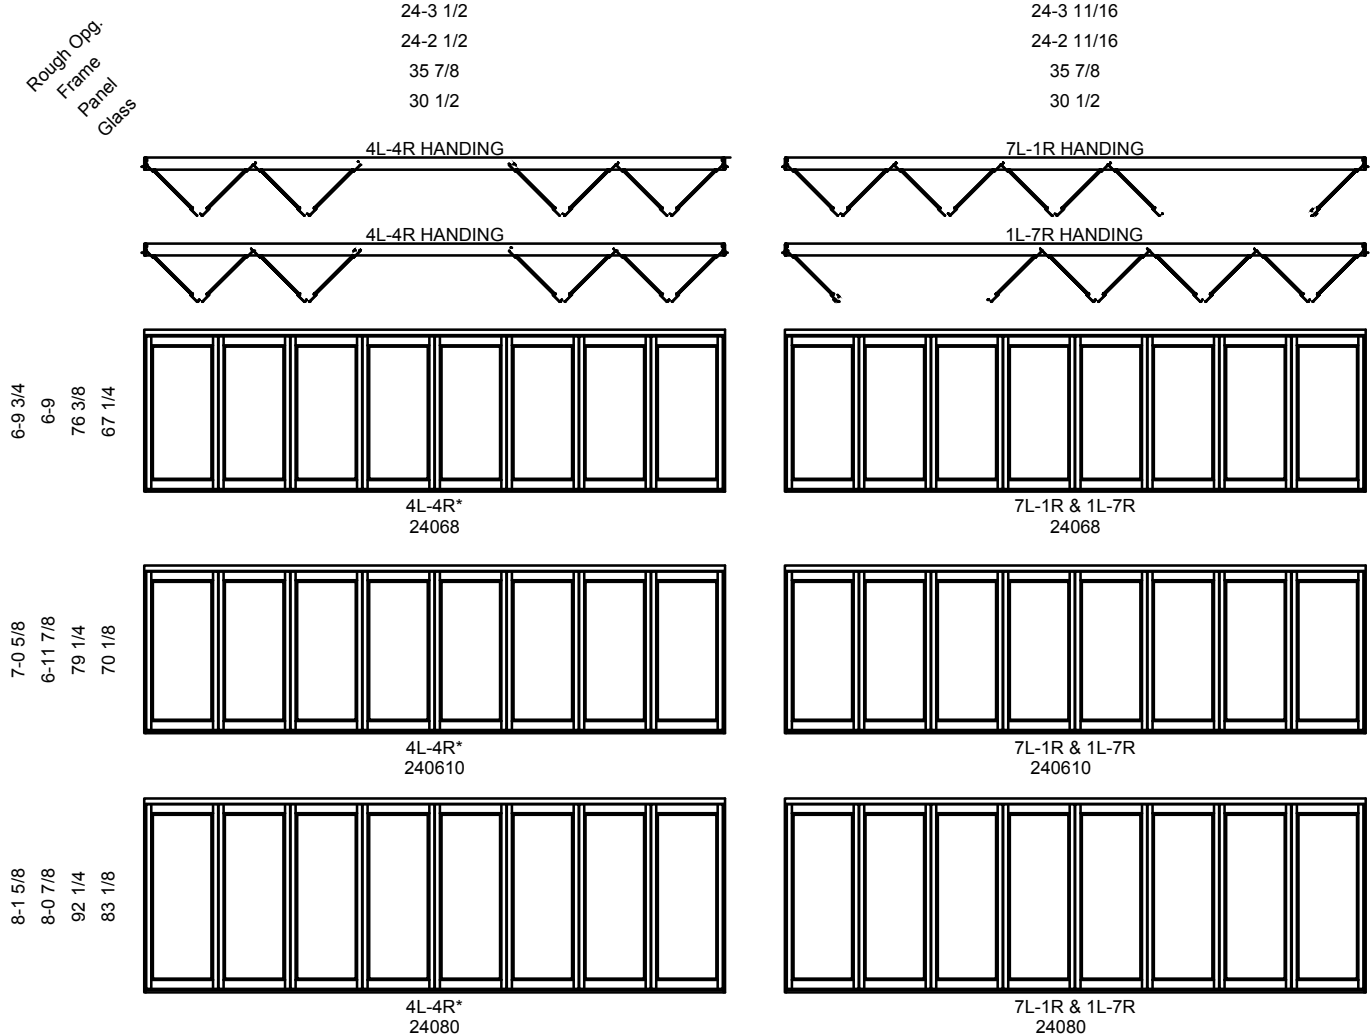

ELEVATIONS: 7 PANELS

SCALE: 1/8" = 1'-0"

Pinnacle Series

NARROW OUTSWING BI-FOLD DOORS

ELEVATIONS: 8 PANELS

SCALE: 1/8" = 1'-0"

NOTES:
 * CANNOT BE OPENED FROM THE EXTERIOR

Pinnacle Series

NARROW OUTSWING BI-FOLD DOORS

ELEVATIONS: 8 PANELS

SCALE: 1/8" = 1'-0"

NOTES:
 * CANNOT BE OPENED FROM THE EXTERIOR
 ** RHA OR LHA HANDING OPTIONS OFFERED