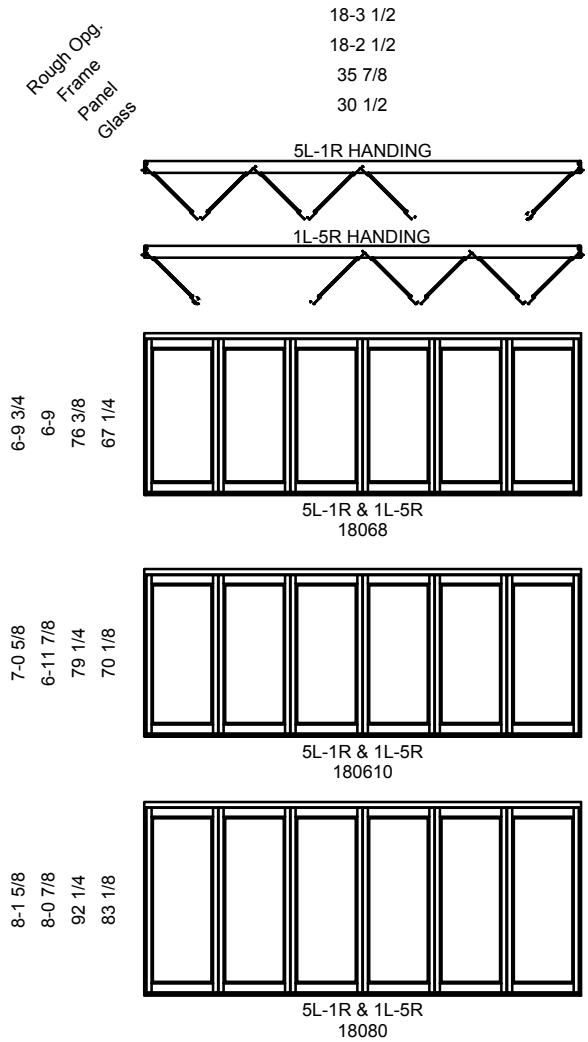

3L-3R**
18068

7-0 5/8
6-11 7/8
79 1/4
70 1/8

6L-0R & 0L-6R*
180610

3L-3R**
180610

8-1 5/8
8-0 7/8
92 1/4
83 1/8

6L-0R & 0L-6R*
18080

3L-3R**
18080

NOTES:

* CANNOT BE OPENED FROM THE EXTERIOR

** RHA OR LHA HANDING OPTIONS OFFERED

Pinnacle Series

NARROW OUTSWING BI-FOLD DOORS

ELEVATIONS: 6 PANELS

SCALE: 1/8" = 1'-0"

Pinnacle Series

NARROW OUTSWING BI-FOLD DOORS