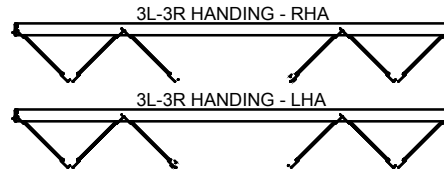

NARROW OUTSWING BI-FOLD DOORS

ELEVATIONS: 6 PANELS

SCALE: 1/8" = 1'-0"

Rough Opp.
Frame
Panel
Glass

18-3 1/4
18-2 1/4
35 7/8
30 1/2

18-3 1/2
18-2 1/2
35 7/8
30 1/2

6-9 3/4
6-9
76 3/8
67 1/4

6L-0R & 0L-6R*
18068

3L-3R**
18068

7-0 5/8
6-11 7/8
79 1/4
70 1/8

6L-0R & 0L-6R*
180610

3L-3R**
180610

8-1 5/8
8-0 7/8
92 1/4
83 1/8

6L-0R & 0L-6R*
18080

3L-3R**
18080

NOTES: