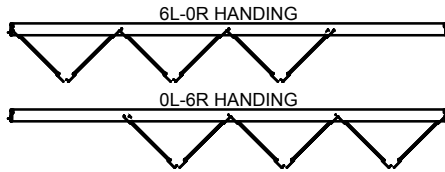

NARROW OUTSWING BI-FOLD DOORS

ELEVATIONS: 6 PANELS

SCALE: 1/8" = 1'-0"

Rough Opp.
Frame
Panel
Glass

18-3 1/4
18-2 1/4
35 7/8
30 1/2

18-3 1/2
18-2 1/2
35 7/8
30 1/2

6-9 3/4
6-9
76 3/8
67 1/4

6L-0R & 0L-6R*
18068

3L-3R**
18068

7-0 5/8
6-11 7/8
79 1/4
70 1/8

6L-0R & 0L-6R*
180610

3L-3R**
180610

8-1 5/8
8-0 7/8
92 1/4
83 1/8

6L-0R & 0L-6R*
18080

3L-3R**
18080

NOTES: