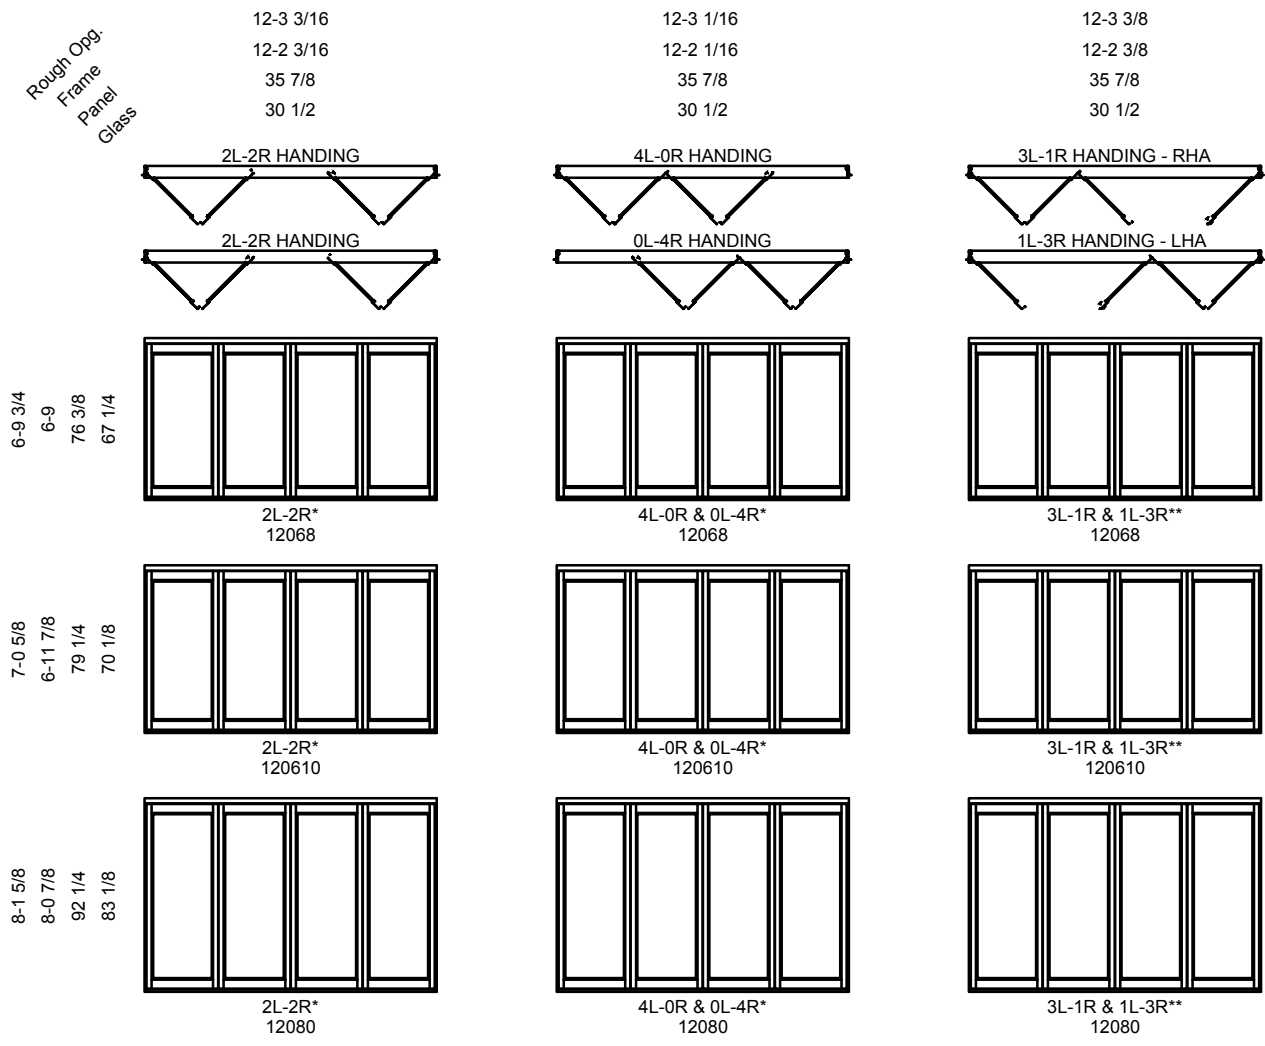

Pinnacle Series

NARROW OUTSWING BI-FOLD DOORS

ELEVATIONS: 2 & 3 PANELS

SCALE: 1/8" = 1'-0"

NOTES:

* CANNOT BE OPENED FROM THE EXTERIOR

Pinnacle Series

NARROW OUTSWING BI-FOLD DOORS

ELEVATIONS: 4 PANELS

SCALE: 1/8" = 1'-0"

NOTES:
* CANNOT BE OPENED FROM THE EXTERIOR

Pinnacle Series

NARROW OUTSWING BI-FOLD DOORS

ELEVATIONS: 5 PANELS

SCALE: 1/8" = 1'-0"

Pinnacle Series

NARROW OUTSWING BI-FOLD DOORS

ELEVATIONS: 6 PANELS

SCALE: 1/8" = 1'-0"

Rough Opp.
Frame
Panel
Glass

18-3 1/4
18-2 1/4
35 7/8
30 1/2

18-3 1/2
18-2 1/2
35 7/8
30 1/2

6-9 3/4
6-9
76 3/8
67 1/4

6L-0R & 0L-6R*
18068

3L-3R**
18068

7-0 5/8
6-11 7/8
79 1/4
70 1/8

6L-0R & 0L-6R*
180610

3L-3R**
180610

8-1 5/8
8-0 7/8
92 1/4
83 1/8

6L-0R & 0L-6R*
18080

3L-3R**
18080

NOTES: