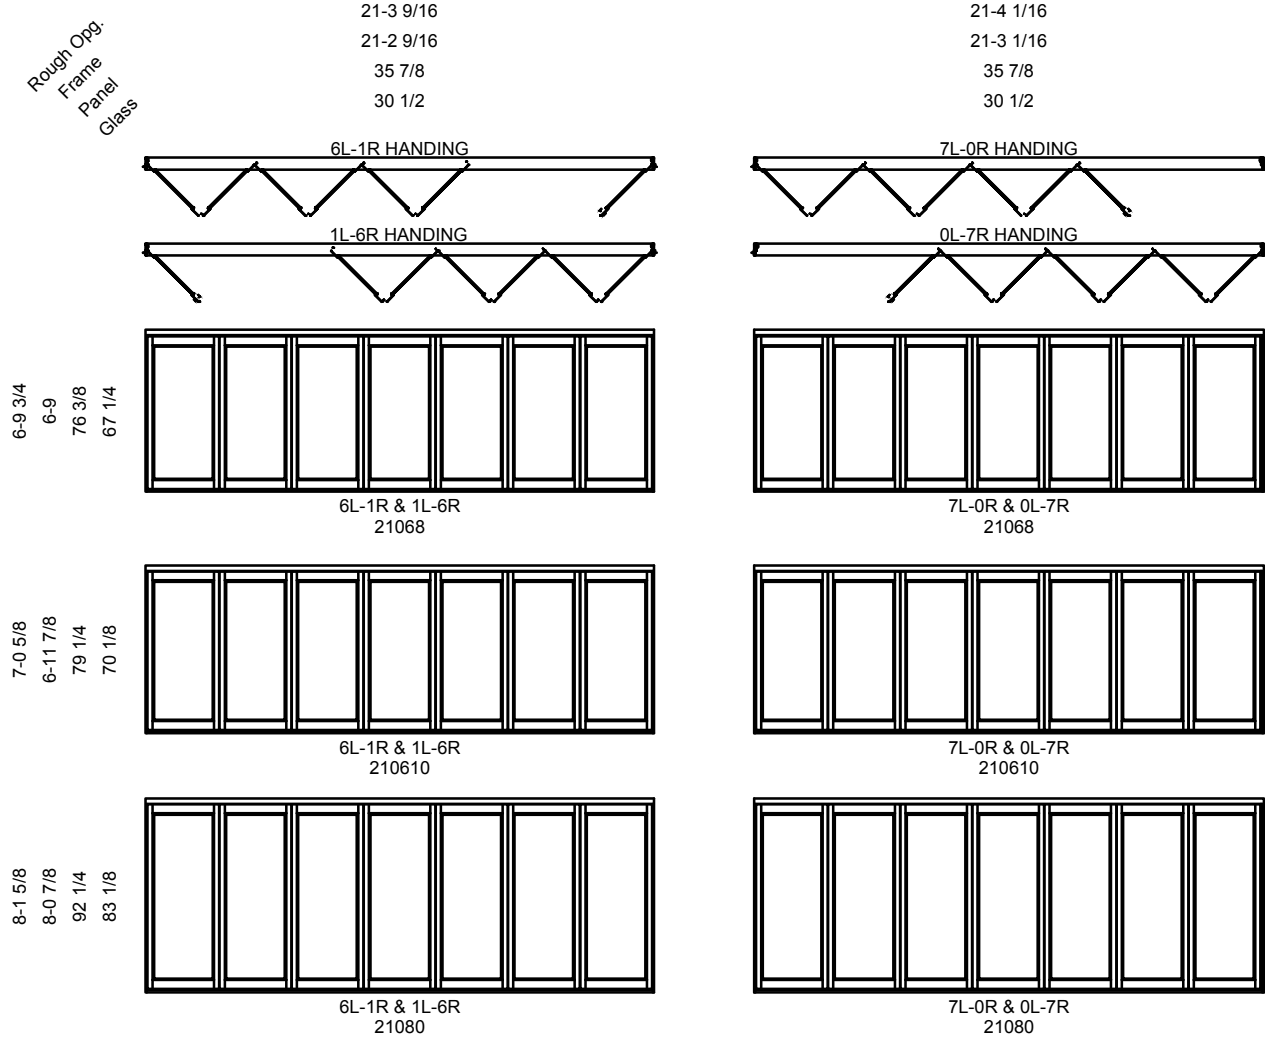

Pinnacle Series

NARROW OUTSWING BI-FOLD DOORS

ELEVATIONS: 7 PANELS

SCALE: 1/8" = 1'-0"