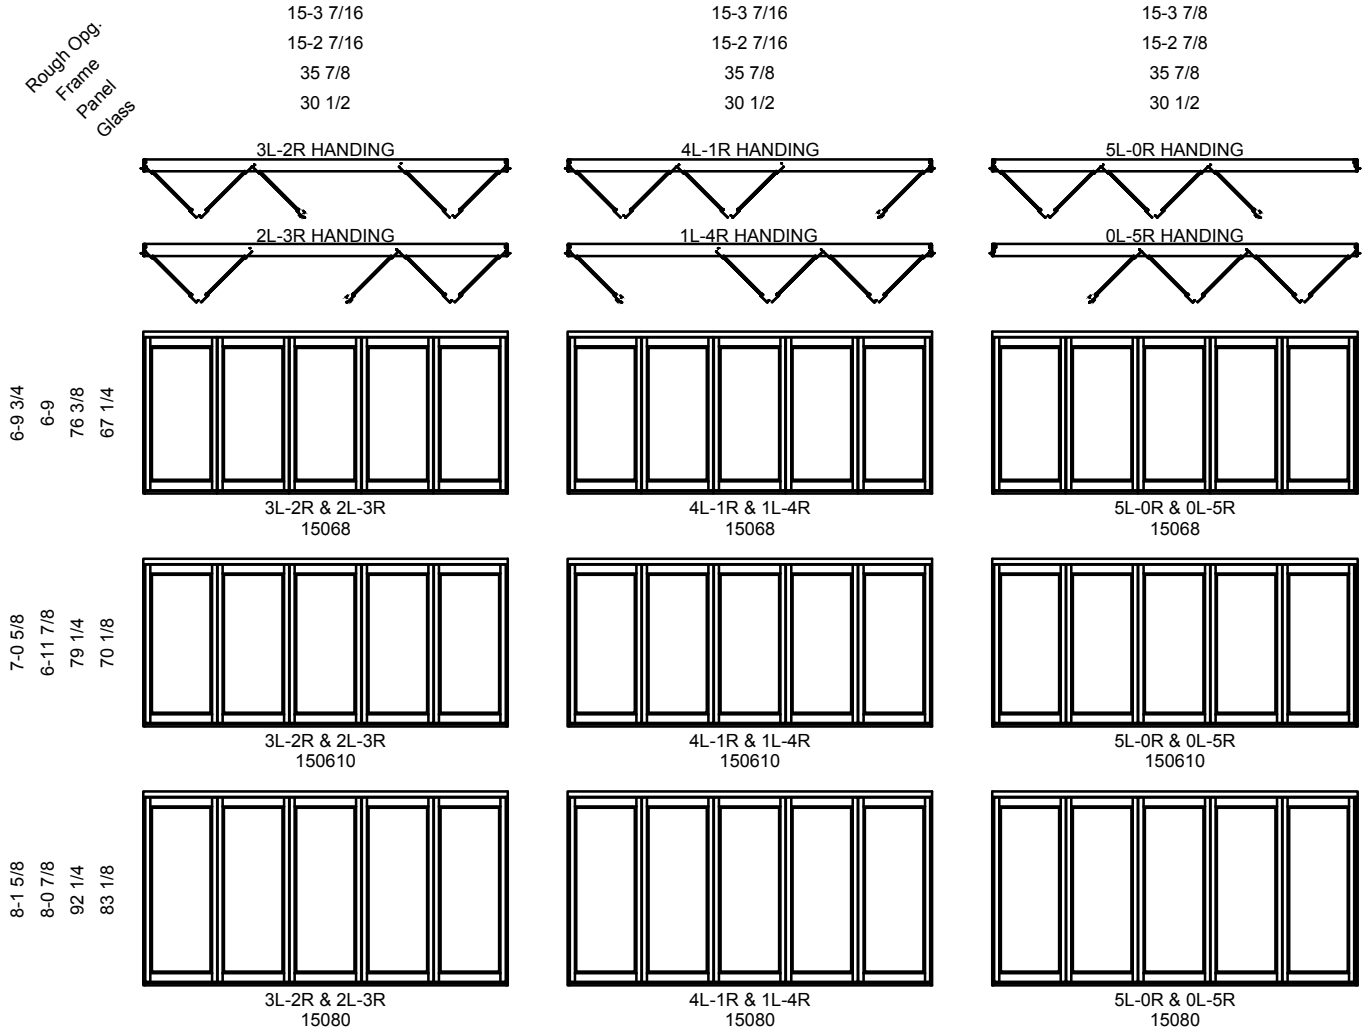

ELEVATIONS: 4 PANELS

SCALE: 1/8" = 1'-0"

NOTES:
* CANNOT BE OPENED FROM THE EXTERIOR

Pinnacle Series

NARROW OUTSWING BI-FOLD DOORS

ELEVATIONS: 5 PANELS

SCALE: 1/8" = 1'-0"

Pinnacle Series

NARROW OUTSWING BI-FOLD DOORS

ELEVATIONS: 6 PANELS

SCALE: 1/8" = 1'-0"

Rough Opp.
Frame
Panel
Glass

18-3 1/4
18-2 1/4
35 7/8
30 1/2

18-3 1/2
18-2 1/2
35 7/8
30 1/2

6-9 3/4
6-9
76 3/8
67 1/4

6L-0R & 0L-6R*
18068

3L-3R**
18068

7-0 5/8
6-11 7/8
79 1/4
70 1/8

6L-0R & 0L-6R*
180610

3L-3R**
180610

8-1 5/8
8-0 7/8
92 1/4
83 1/8

6L-0R & 0L-6R*
18080

3L-3R**
18080

NOTES: