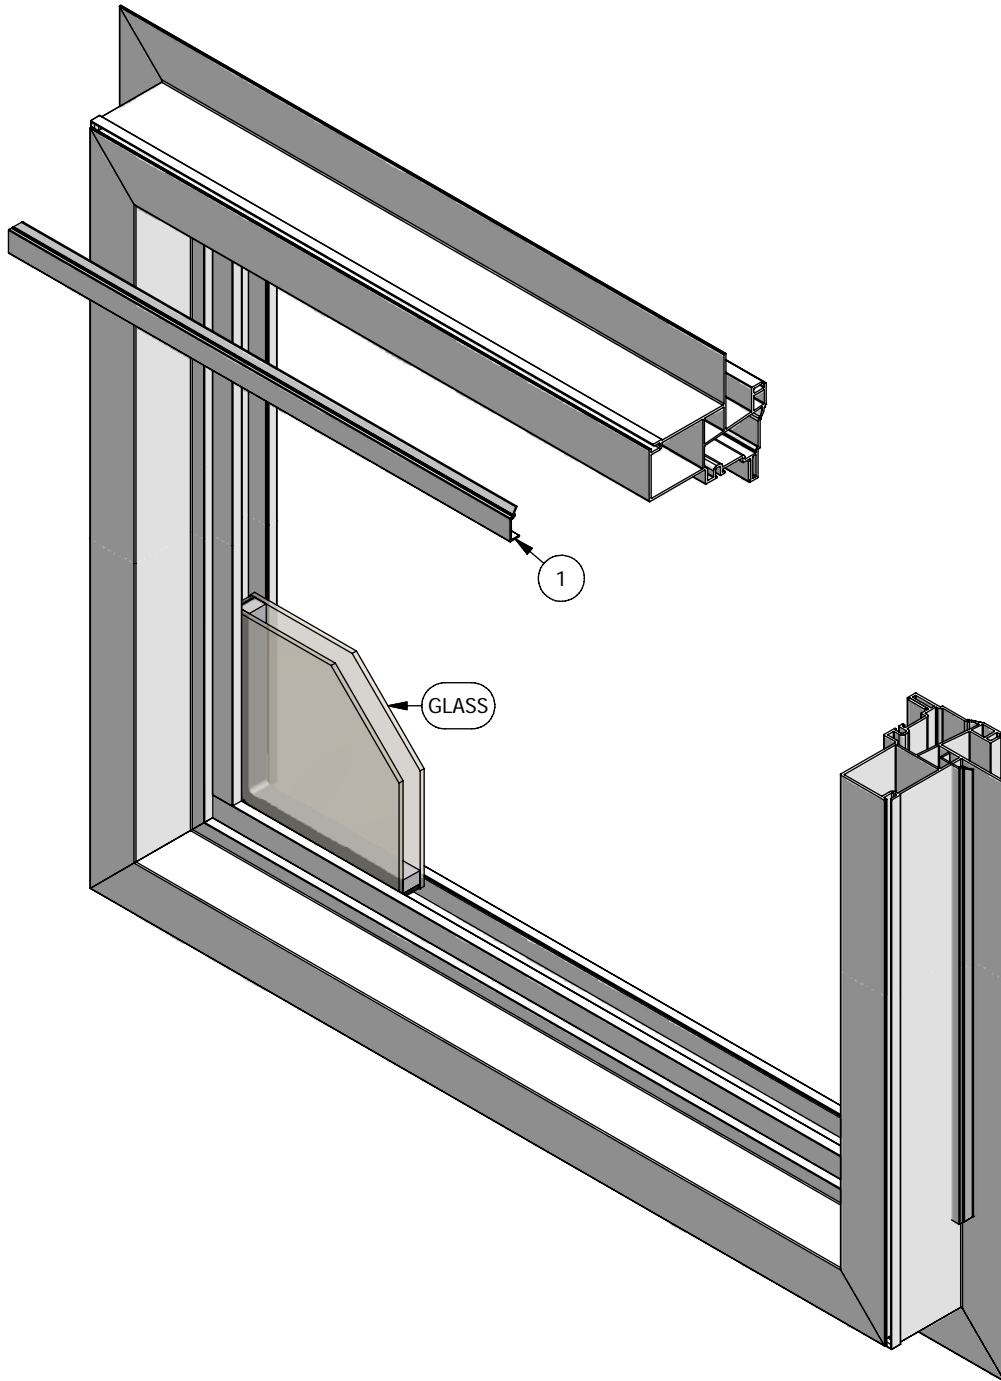

Next Dimension Classic Series

Single Hung (Fixed)

Parts Identification

Next Dimension Classic Series

Single Hung (Fixed)

Parts Identification

Image	Item #	Description	Color / Finish	Spec	Old	New SAP
	1	Glazing Bead	White Clay Bronze Black Tan Ivory Cinnamon Green White	16'	920009 920044 920009-BZ 920009-BK 920009-T 920009-I 920009-C 920009-G 920009-W	10055282 10054413 10116681 10116682 10116678 10116680 10116679 10116676 10116677
No Image		Glazing Tape 1/16" x 1/2"	White	216' Roll	394100	10055200
No Image		Weep Cover	White Clay Black		941019 941020 941026	10054762 10054432 10115568