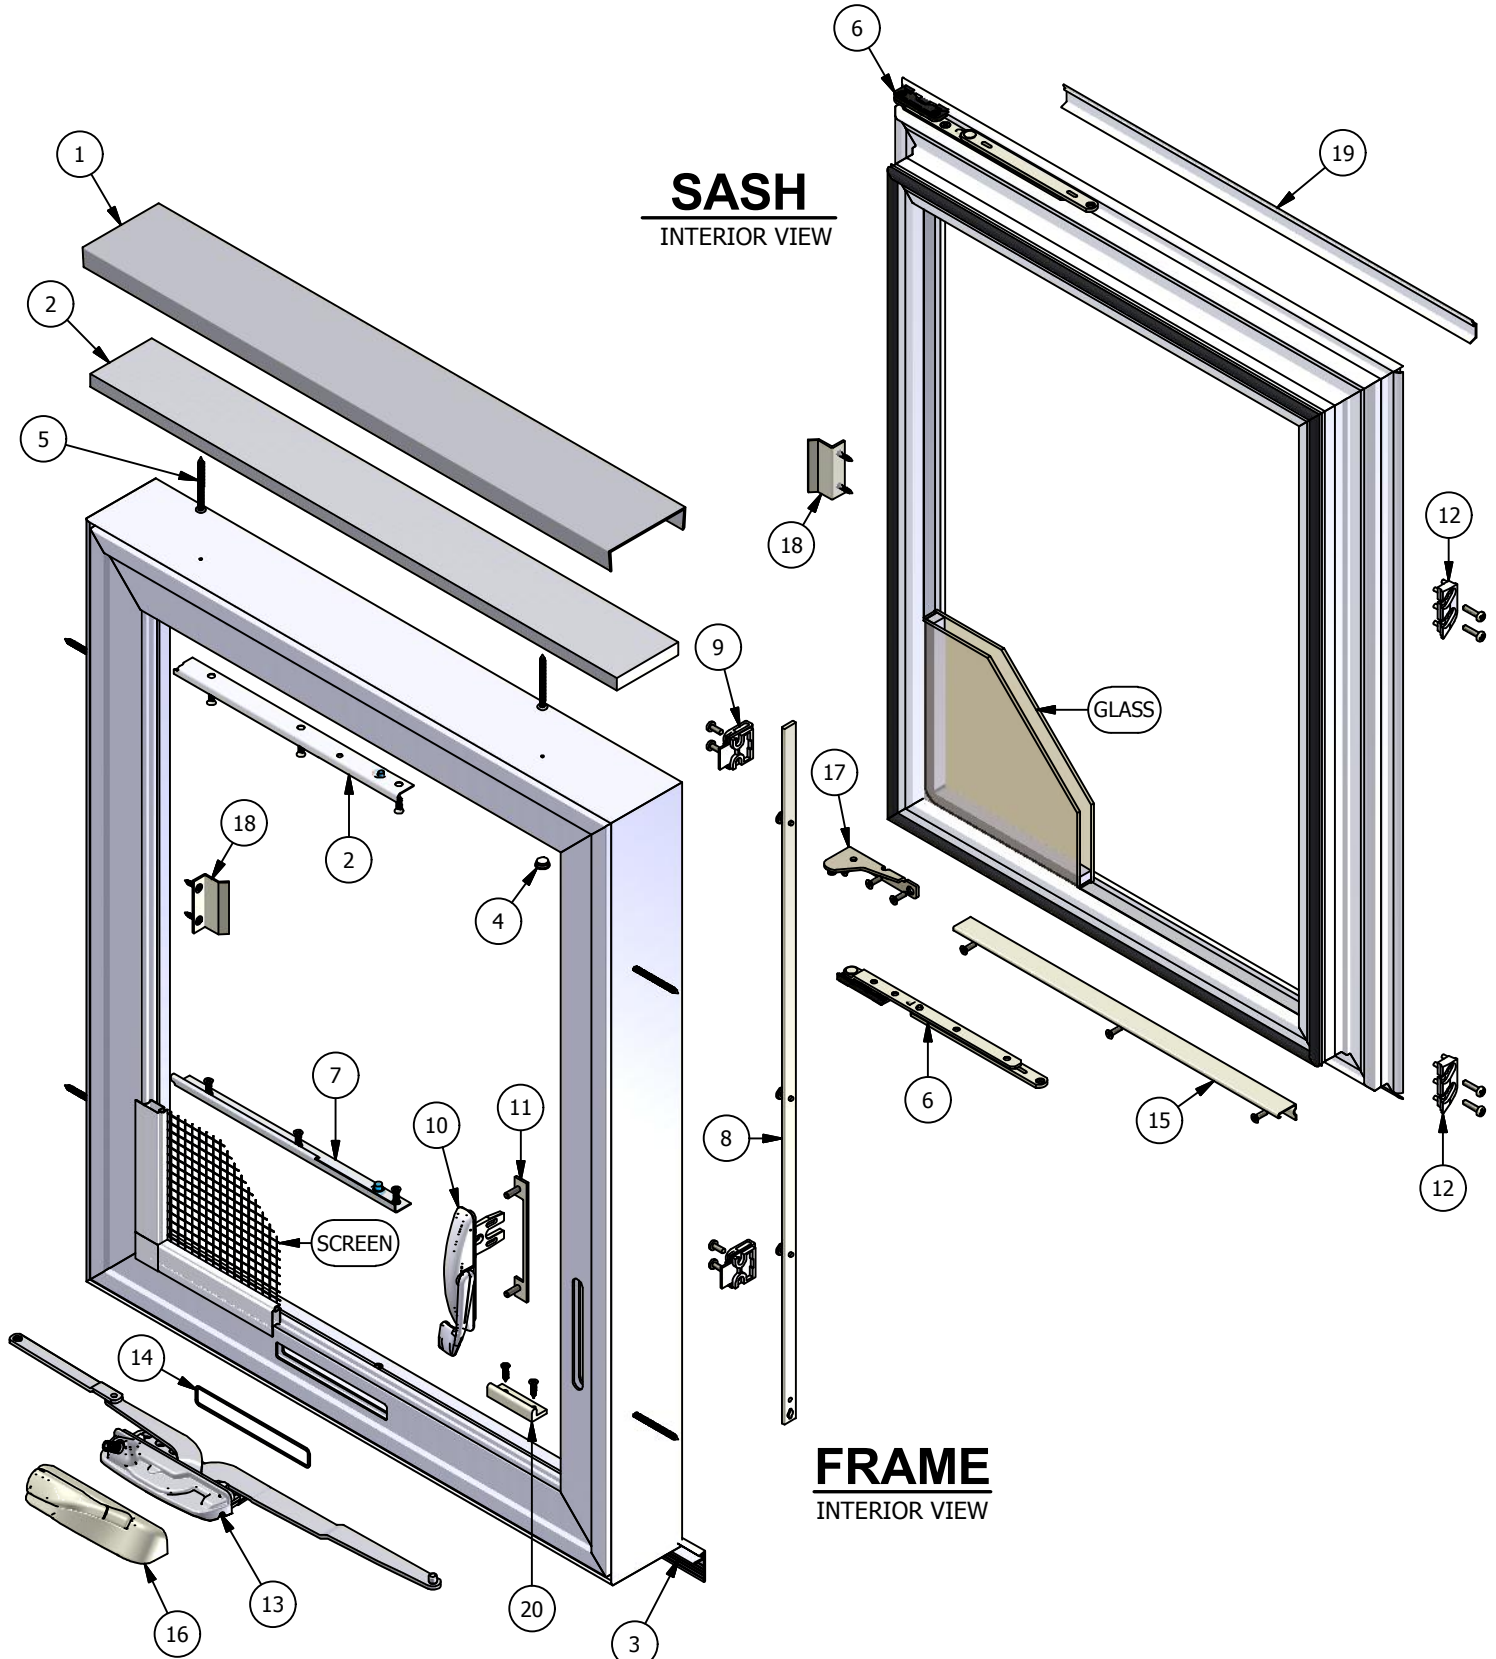

Revive Series Vinyl Casement (Operating) Parts Identification

Revive Series

Vinyl Casement (Operating)

Parts Identification

Image	Item #	Description	Color / Finish	Spec	Old	New SAP
	1	Head Expander (Qty. 1)	White Clay		700018 701018	10054621 10054233
	2	Head Expander Foam (Qty. 1)			2388409	10054569
	3	Sill Cover (Qty. 1)	White Clay		900760 901860	10054722 10054055
	4		White Clay Black		558242 558245 558529	10054614 10054692 10054354
	5	Frame Screw #8 x 2" (Qty. 4)			518200	10056223

Revive Series Vinyl Casement (Operating) Parts Identification

Image	Item #	Description	Color / Finish	Spec	Part #	New SAP	
	6	Hinge Arm (Prior to Aug 2022)	Standard LL/UR (lower left/upper right) UL/LR (upper left/lower right) Egress LL/UR (lower left/upper right) UL/LR (upper left/lower right)		562003 562004 562005 562006	10052938 10052899 10052939 10052878	
		Hinge Arm (Aug 2022 to Current)	Standard LL/UR (lower left/upper right) UL/LR (upper left/lower right) Egress LL/UR (lower left/upper right) UL/LR (upper left/lower right)		462003 462004 462005 462006	10090084 10090109 10090107 10090081	
		Hinge Screws #7 x 5/8" Screw (Qty 4)			508050	10055536	
		7	Hinge Track (Prior to Aug 2022)	LL/UR (lower left/upper right) UL/LR (upper left/lower right)		542040 542045	10052935 10052897
			Hinge Track (Aug 2022 to Current)	LL/UR (lower left/upper right) UL/LR (upper left/lower right)		442040 442045	10090090 10090064
			Hinge Track Screws Prior Aug 2022 #7x 1/2" Screw (Qty 3) Aug 2022 to Current #7x 1/2" Screw (Qty 5)			508165	10055538
	8	Tie Bar	18" (R.O. Height) 24" 30" 36" 42" 48" 54" 60" 66" 72"		558055 558060 558070 558075 558085 558180 558185 558190 558195 558196	10057814 10054339 10054340 10054202 10054611 10054343 10054205 10054781 10054344 10054689	