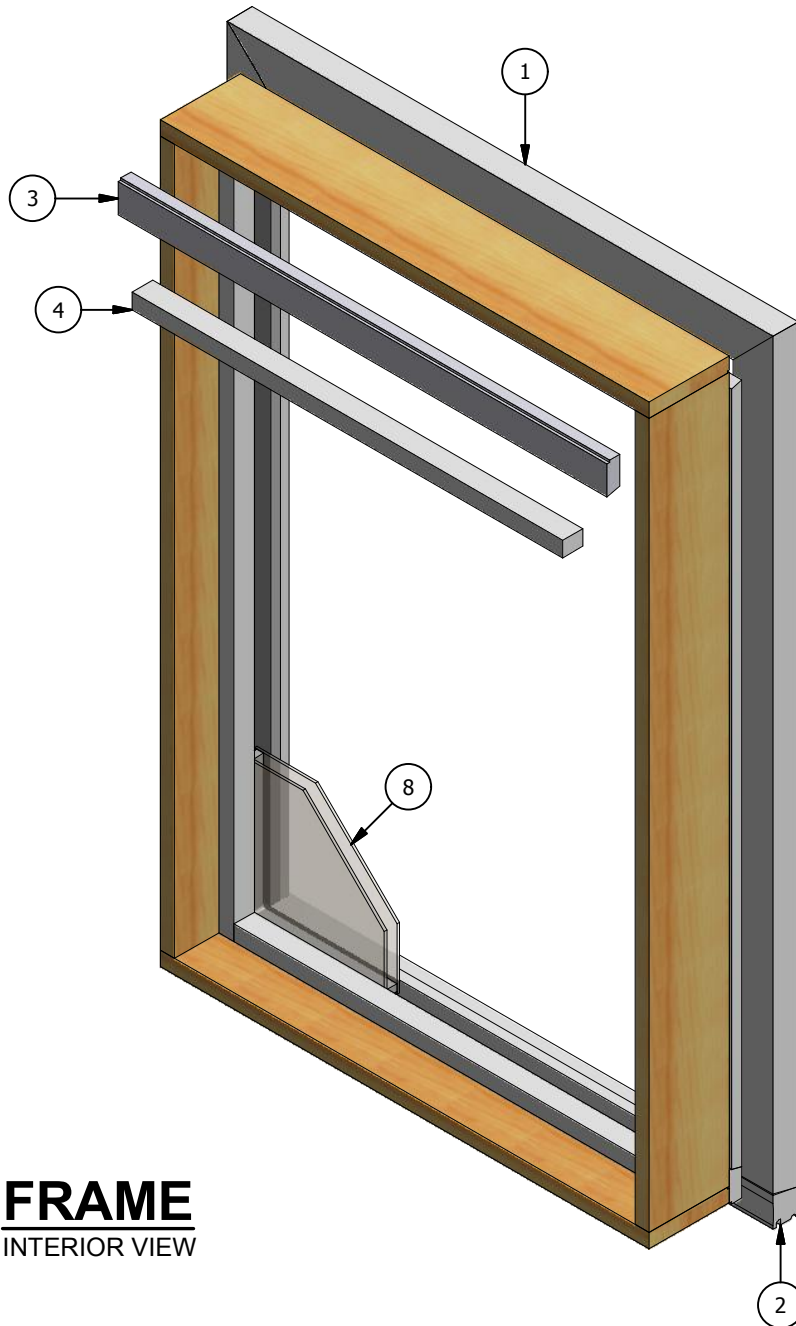

Legend Series

Direct Set

Parts Identification

FRAME
INTERIOR VIEW

Legend Series

Direct Set

Parts Identification

Image	Item #	Description	Color / Finish / Size	Spec	Old	New SAP
	1	Exterior Casing (Head & Sides) (See Accessory section for other options)	14' Lineal Length		2390003	10053119
	2	Sill Nose	12' Lineal Length		2380021	10053214
	4	Outside Stop (All Four Sides)	12' Lineal Length		2390018	10055170
	5	Inside Stop (All Four Sides)	14' Lineal Length		2380048	10055336