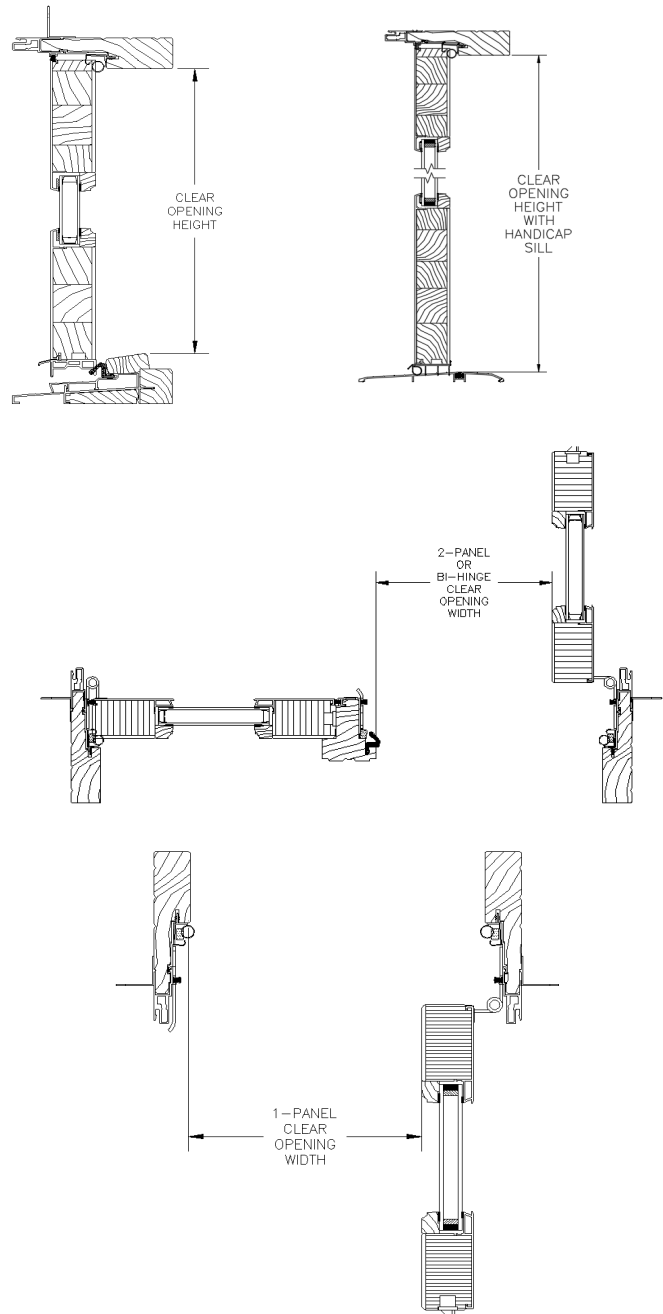

Egress Conversions	
1 Panel	
Width	Frame - 4.535"
Height	Frame - 3.190"
2 Panel & Bi-Hinge	
Width	Frame/2 - 4.348"
Height	Frame - 3.190"