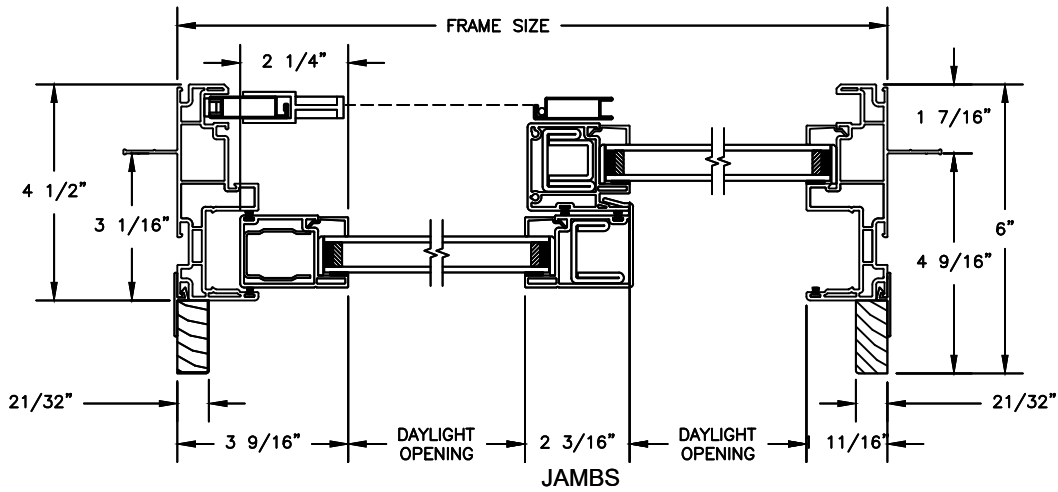

Next Dimension Pro Series

SLIDING PATIO DOOR

SECTION DETAILS

SCALE: 3" = 1'-0"