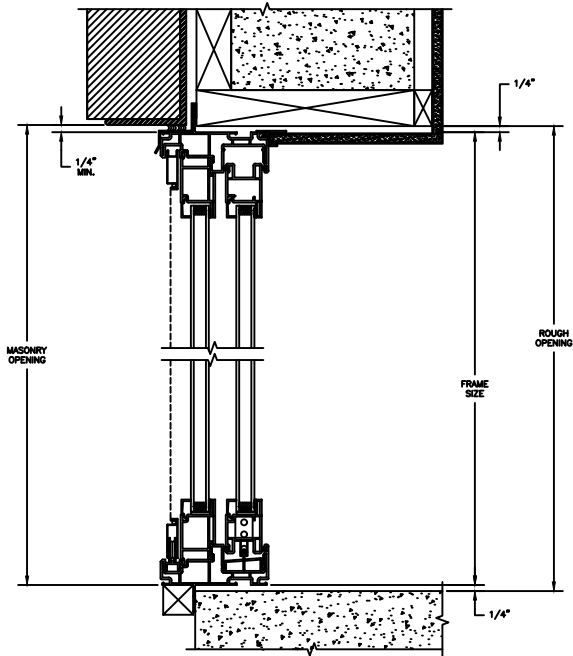

## SLIDING PATIO DOOR

SECTION DETAILS : CONSTRUCTION

SCALE: 1 1/2" = 1'-0"

HEAD JAMB & SILL  
2 X 6 FRAME WITH BRICK VENEER

JAMBS  
2 X 6 FRAME WITH BRICK VENEER

HEAD JAMB & SILL  
8" CONCRETE BLOCK WALL  
WITH BRICK VENEER

JAMBS  
8" CONCRETE BLOCK WALL  
WITH BRICK VENEER