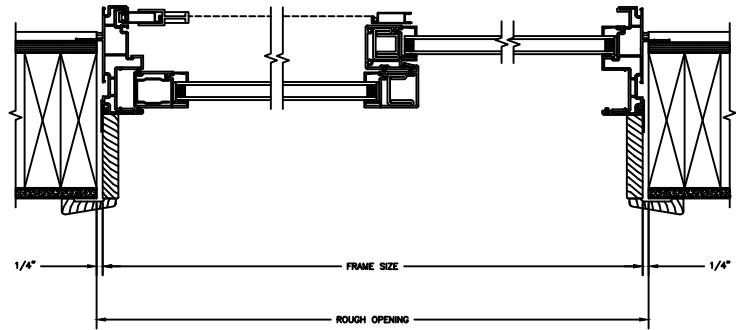

## SLIDING PATIO DOOR

SECTION DETAILS : CONSTRUCTION

SCALE: 1 1/2" = 1'-0"

HEAD JAMB & SILL  
2 X 6 FRAME WITH SIDING

JAMBS  
2 X 6 FRAME WITH SIDING

HEAD JAMB & SILL  
2 X 4 FRAME WITH STUCCO

JAMBS  
2 X 4 FRAME WITH STUCCO