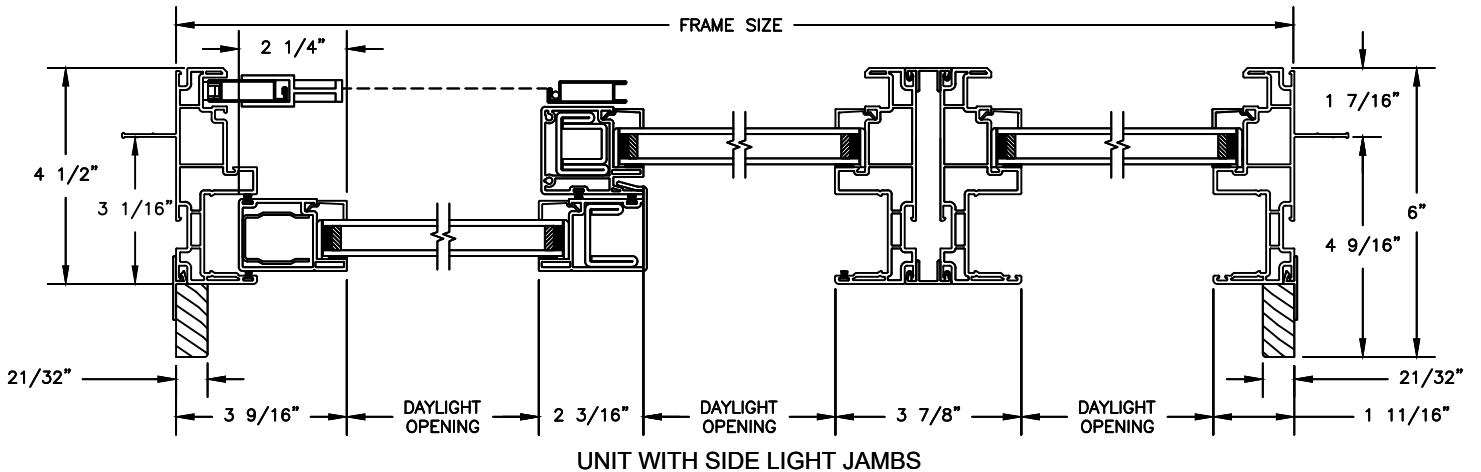

## SLIDING PATIO DOOR

SECTION DETAILS

SCALE: 3" = 1'-0"