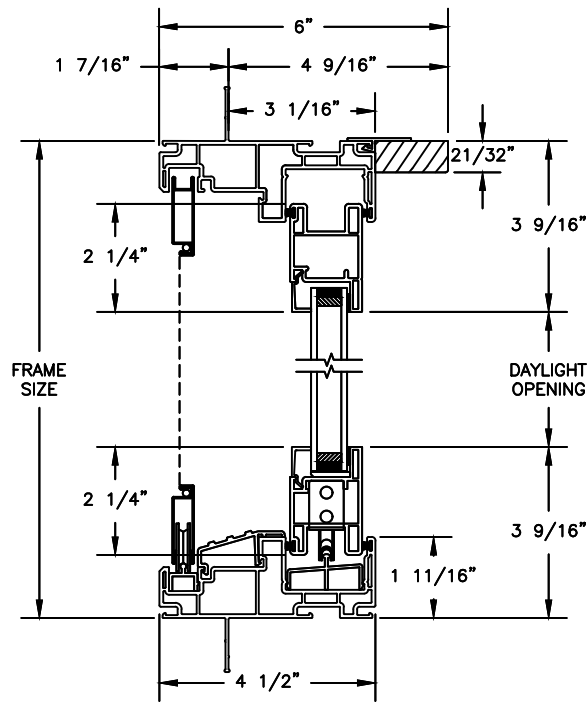

Next Dimension Pro Series

SLIDING PATIO DOOR

SECTION DETAILS

SCALE: 3" = 1'-0"

OPERATING HEAD JAMB & SILL