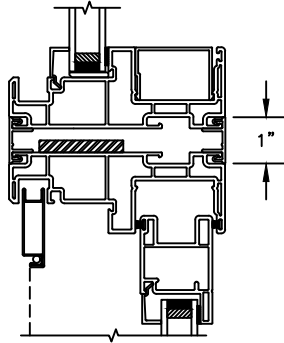

Next Dimension Pro Series

SLIDING PATIO DOOR

SECTION DETAILS: MULLIONS

SCALE: 3" = 1'-0"

HORIZONTAL MULLION
TRANSOM/OPERATOR