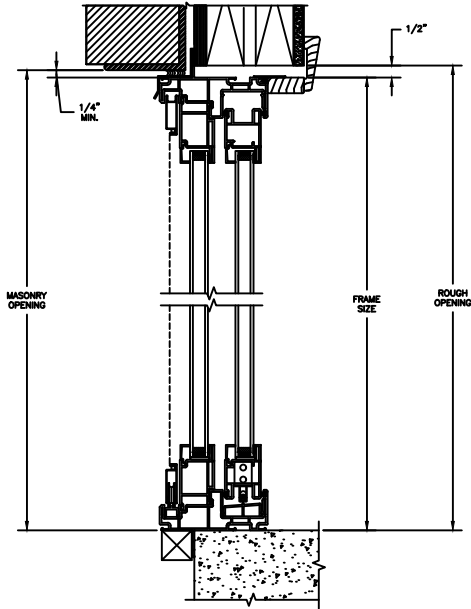

Next Dimension Pro Series

SLIDING PATIO DOOR

SECTION DETAILS : CONSTRUCTION

SCALE: 1 1/2" = 1'-0"

HEAD JAMB & SILL
2 X 6 FRAME WITH BRICK VENEER