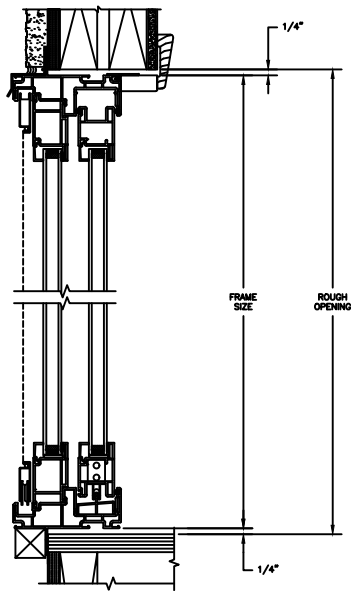

## SLIDING PATIO DOOR

SECTION DETAILS : CONSTRUCTION

SCALE: 1 1/2" = 1'-0"

HEAD JAMB & SILL  
2 X 6 FRAME WITH SIDING

JAMBS  
2 X 6 FRAME WITH SIDING

HEAD JAMB & SILL  
2 X 4 FRAME WITH STUCCO

JAMBS  
2 X 4 FRAME WITH STUCCO

## SLIDING PATIO DOOR

SECTION DETAILS : CONSTRUCTION

SCALE: 1 1/2" = 1'-0"

HEAD JAMB & SILL  
2 X 6 FRAME WITH BRICK VENEER

JAMBS  
2 X 6 FRAME WITH BRICK VENEER

HEAD JAMB & SILL  
8" CONCRETE BLOCK WALL  
WITH BRICK VENEER