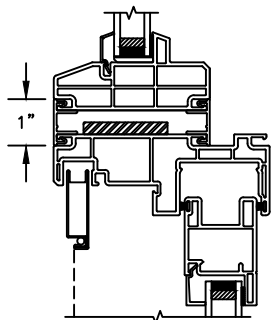

## SLIDING PATIO DOOR

SECTION DETAILS: MULLIONS

SCALE: 3" = 1'-0"

HORIZONTAL MULLION  
TRANSOM/OPERATOR

HORIZONTAL 2" MULLION  
TRANSOM/OPERATOR

HORIZONTAL MULLION  
RADIUS/OPERATOR

HORIZONTAL 2" MULLION  
RADIUS/OPERATOR