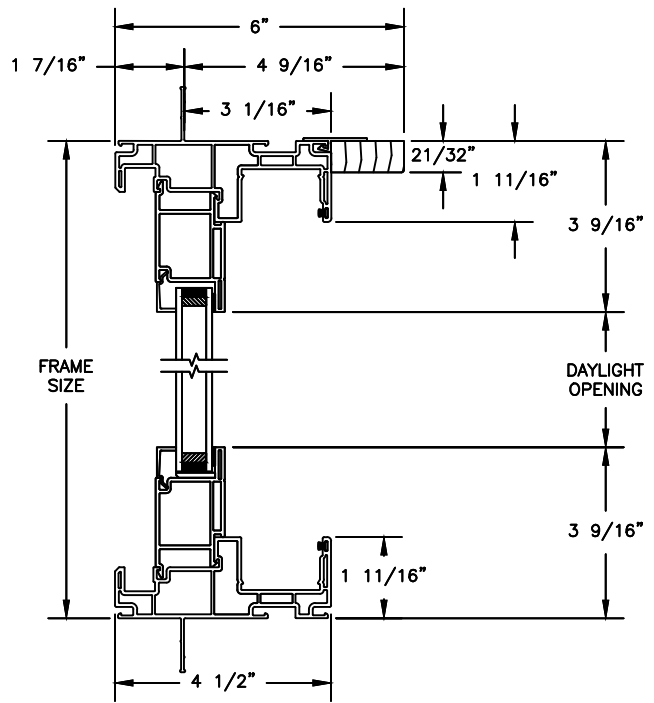

### SECTION DETAILS

SCALE: 3" = 1'-0"

OPERATING HEAD JAMB & SILL

STATIONARY HEAD JAMB & SILL

JAMBS