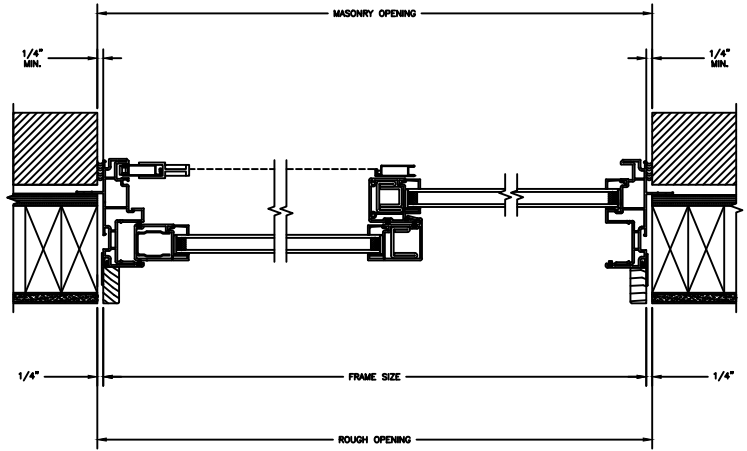

## SLIDING PATIO DOOR

SECTION DETAILS : CONSTRUCTION

SCALE: 1 1/2" = 1'-0"

HEAD JAMB & SILL  
2 X 6 FRAME WITH BRICK VENEER

JAMBS  
2 X 6 FRAME WITH BRICK VENEER

HEAD JAMB & SILL  
8" CONCRETE BLOCK WALL  
WITH BRICK VENEER