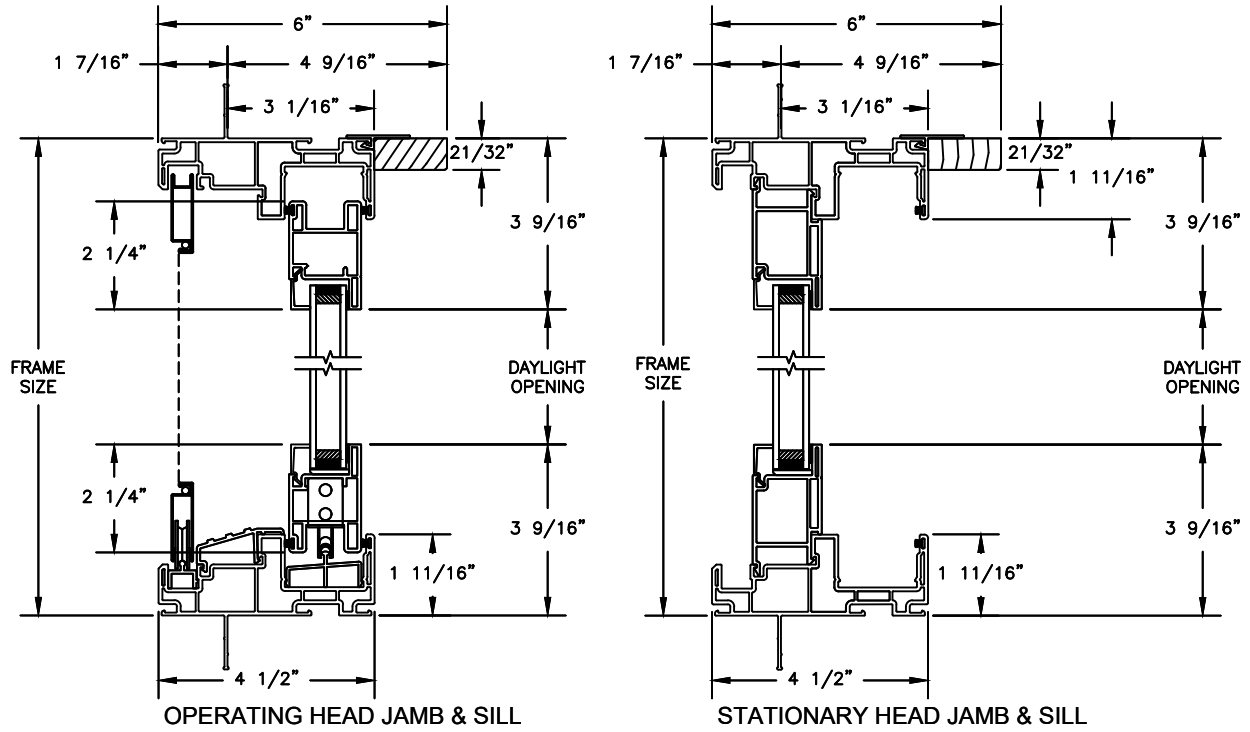

## SLIDING PATIO DOOR

SECTION DETAILS

SCALE: 3" = 1'-0"