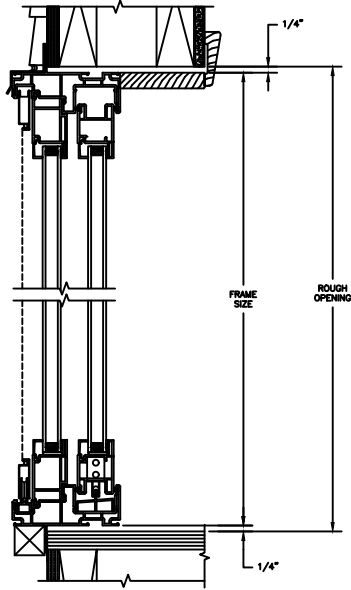

Next Dimension Pro Series

SLIDING PATIO DOOR

SECTION DETAILS : CONSTRUCTION

SCALE: 1 1/2" = 1'-0"

HEAD JAMB & SILL
2 X 6 FRAME WITH SIDING