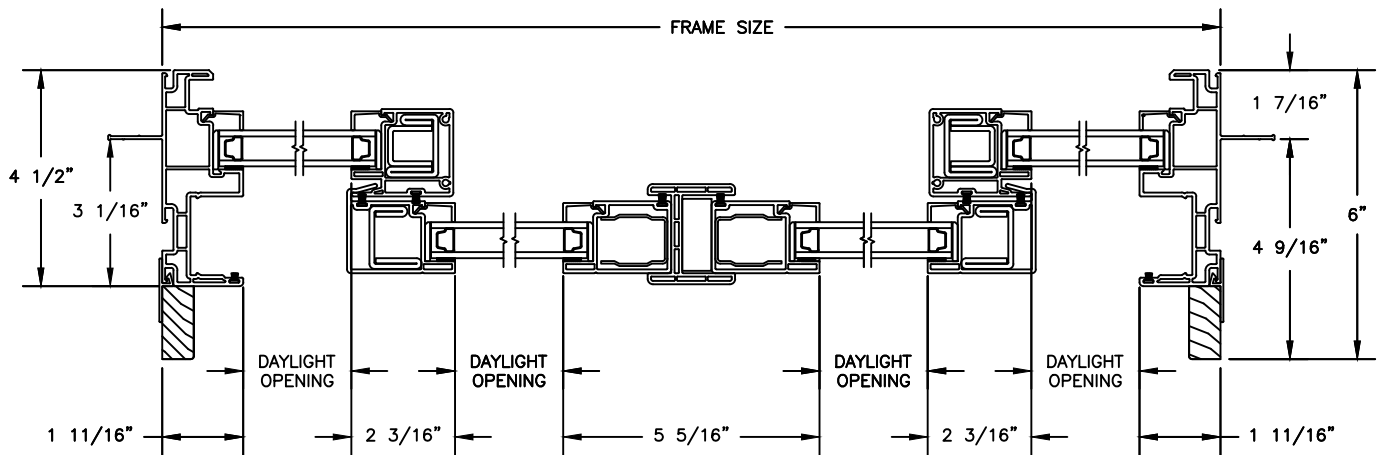

### SECTION DETAILS

SCALE: 3" = 1'-0"

OPERATING HEAD JAMB & SILL

STATIONARY HEAD JAMB & SILL

JAMBS