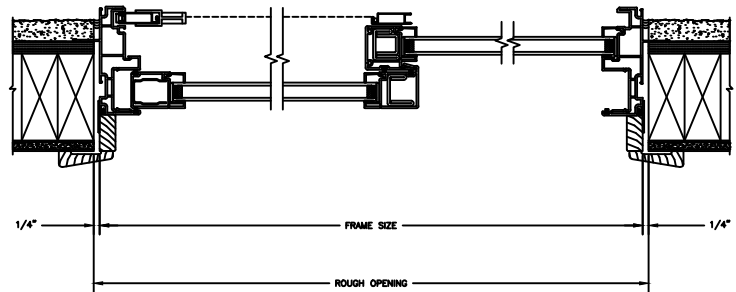

## SLIDING PATIO DOOR

SECTION DETAILS : CONSTRUCTION

SCALE: 1 1/2" = 1'-0"

HEAD JAMB & SILL  
2 X 6 FRAME WITH SIDING

JAMBS  
2 X 6 FRAME WITH SIDING

HEAD JAMB & SILL  
2 X 4 FRAME WITH STUCCO

JAMBS  
2 X 4 FRAME WITH STUCCO