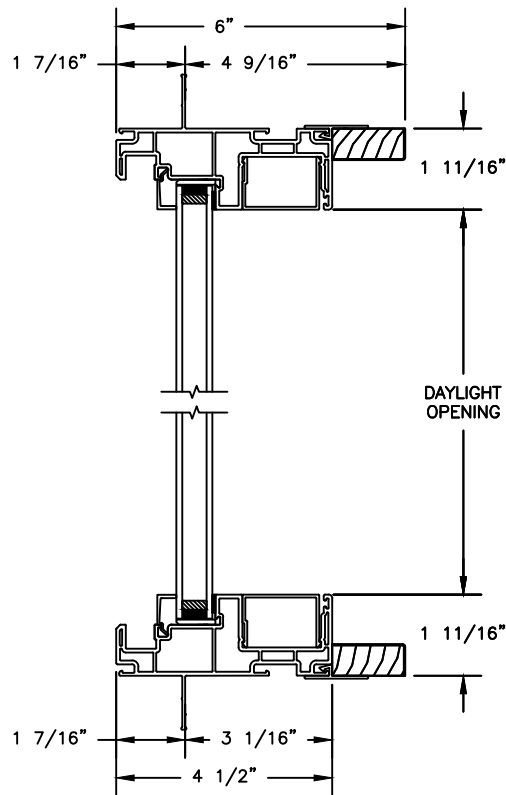

Next Dimension Pro Series

SLIDING PATIO DOOR

SECTION DETAILS: TRANSOM

SCALE: 3" = 1'-0"

HEAD & SILL