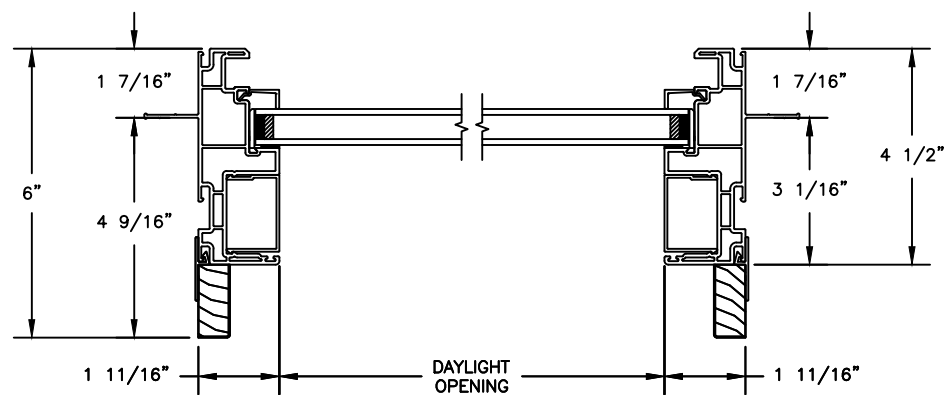

## SLIDING PATIO DOOR

SECTION DETAILS: TRANSOM

SCALE: 3" = 1'-0"

HEAD & SILL

JAMBS