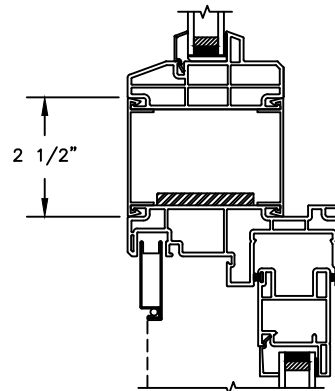

## SLIDING PATIO DOOR

SECTION DETAILS: MULLIONS

SCALE: 3" = 1'-0"

HORIZONTAL MULLION  
TRANSOM/OPERATOR

HORIZONTAL 2" MULLION  
TRANSOM/OPERATOR

HORIZONTAL MULLION  
RADIUS/OPERATOR

HORIZONTAL 2" MULLION  
RADIUS/OPERATOR