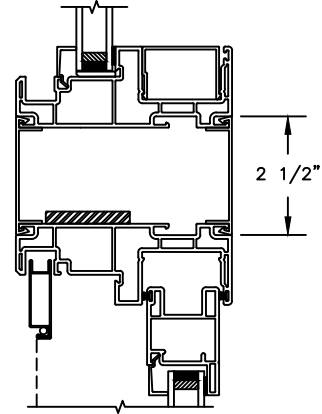

## SLIDING PATIO DOOR

SECTION DETAILS: MULLIONS

SCALE: 3" = 1'-0"

HORIZONTAL MULLION  
TRANSOM/OPERATOR

HORIZONTAL 2" MULLION  
TRANSOM/OPERATOR

HORIZONTAL MULLION  
RADIUS/OPERATOR

HORIZONTAL 2" MULLION  
RADIUS/OPERATOR