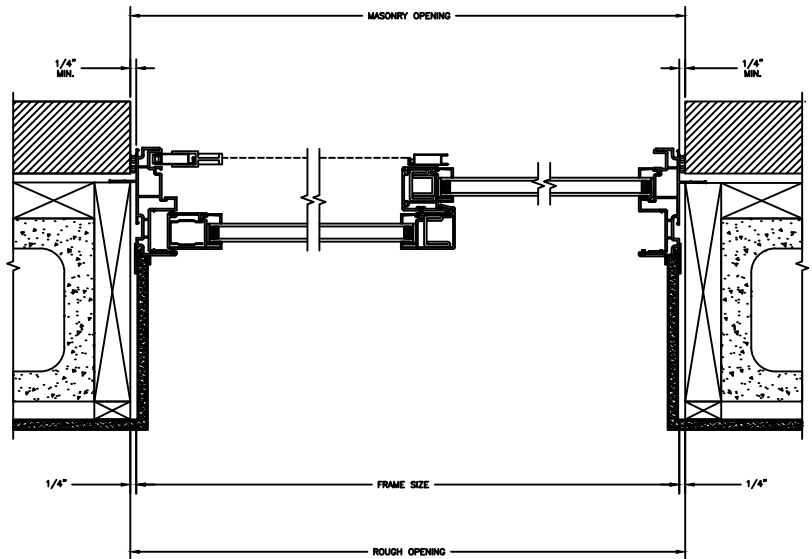

## SLIDING PATIO DOOR

SECTION DETAILS : CONSTRUCTION

SCALE: 1 1/2" = 1'-0"

HEAD JAMB & SILL  
2 X 6 FRAME WITH BRICK VENEER

JAMBS  
2 X 6 FRAME WITH BRICK VENEER

HEAD JAMB & SILL  
8" CONCRETE BLOCK WALL  
WITH BRICK VENEER

JAMBS  
8" CONCRETE BLOCK WALL  
WITH BRICK VENEER