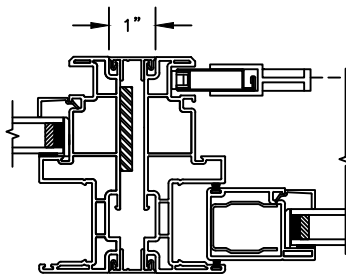

## SLIDING PATIO DOOR

SECTION DETAILS: MULLIONS

SCALE: 3" = 1'-0"

HORIZONTAL MULLION  
TRANSOM/OPERATOR

HORIZONTAL 2" MULLION  
TRANSOM/OPERATOR

HORIZONTAL MULLION  
RADIUS/OPERATOR

HORIZONTAL 2" MULLION  
RADIUS/OPERATOR