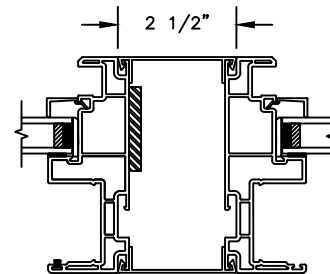

VERTICAL 2" MULLION
STATIONARY/SIDELIGHT