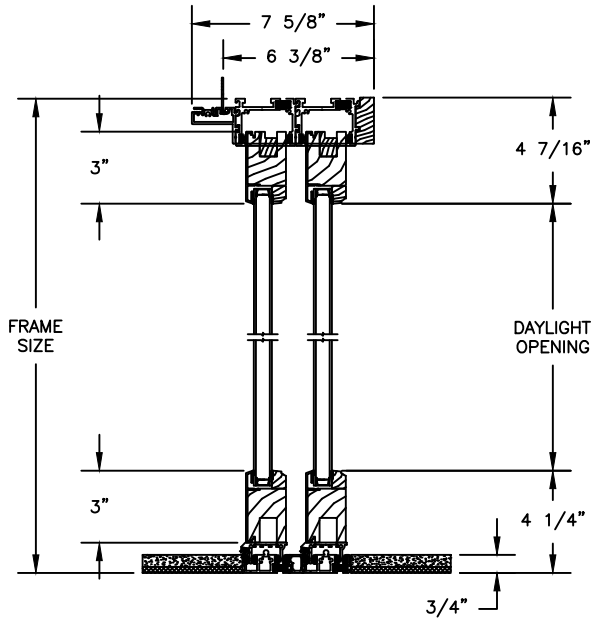

Pinnacle Series

CLAD MULTI-SLIDE PATIO DOOR - NARROW

SECTION DETAILS

SCALE: 1 1/2" = 1'-0"

OPERATING HEAD JAMB & STAGGERED SILL

OPERATING HEAD JAMB & FULL SILL

STACKING

POCKET

Pinnacle Series

CLAD MULTI-SLIDE PATIO DOOR - NARROW BI-PARTING

SECTION DETAILS

SCALE: 1 1/2" = 1'-0"

OPERATING HEAD JAMB & STAGGERED SILL

OPERATING HEAD JAMB & FULL SILL

STACKING

POCKET