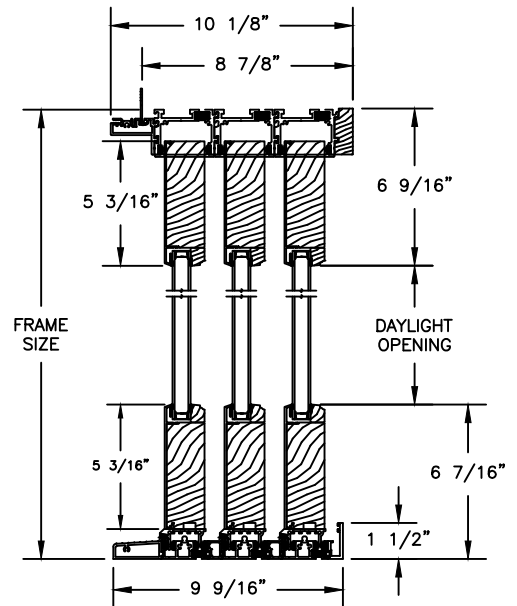

Pinnacle Series

CLAD MULTI-SLIDE PATIO DOOR - FRENCH

SECTION DETAILS WITH 5" BOTTOM RAIL

SCALE: 1 1/2" = 1'-0"

OPERATING HEAD JAMB & STAGGERED SILL

OPERATING HEAD JAMB & FULL SILL

STACKING

POCKET