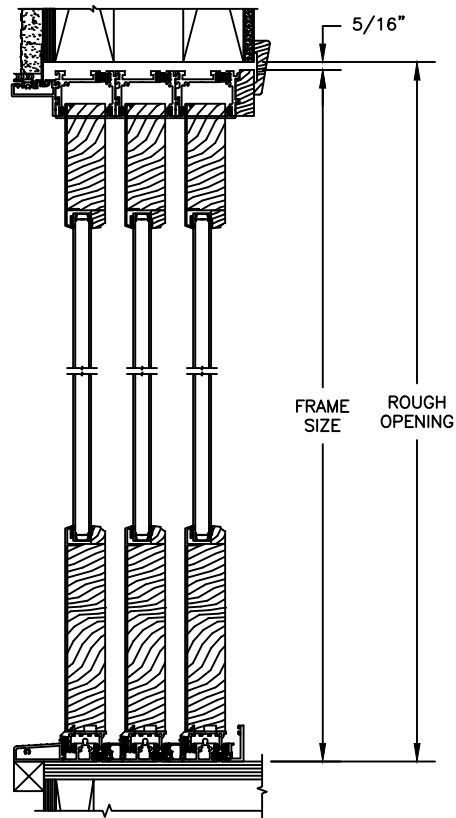

SECTION DETAILS
SCALE: 1 1/2" = 1'-0"

HEAD JAMB & SILL
FRAME WITH BRICK VENEER

JAMBS
FRAME WITH BRICK VENEER

Pinnacle Series

CLAD MULTI-SLIDE PATIO DOOR

SECTION DETAILS

SCALE: 1 1/2" = 1'-0"

HEAD JAMB & SILL
FRAME WITH STUCCO

JAMBS
FRAME WITH STUCCO

Pinnacle Series

CLAD POCKET DOOR

SECTION DETAILS
SCALE: 1 1/2" = 1'-0"

HEAD JAMB & SILL
FRAME WITH BRICK VENEER

JAMBS
FRAME WITH BRICK VENEER

Pinnacle Series CLAD POCKET DOOR

SECTION DETAILS
SCALE: 1 1/2" = 1'-0"