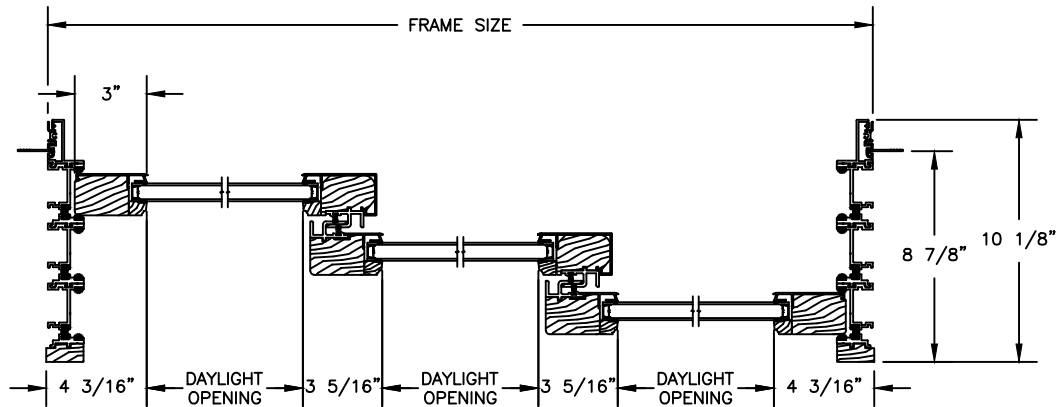

Pinnacle Series

CLAD MULTI-SLIDE PATIO DOOR - NARROW

SECTION DETAILS

SCALE: 1 1/2" = 1'-0"

OPERATING HEAD JAMB & STAGGERED SILL

OPERATING HEAD JAMB & FULL SILL

STACKING

POCKET