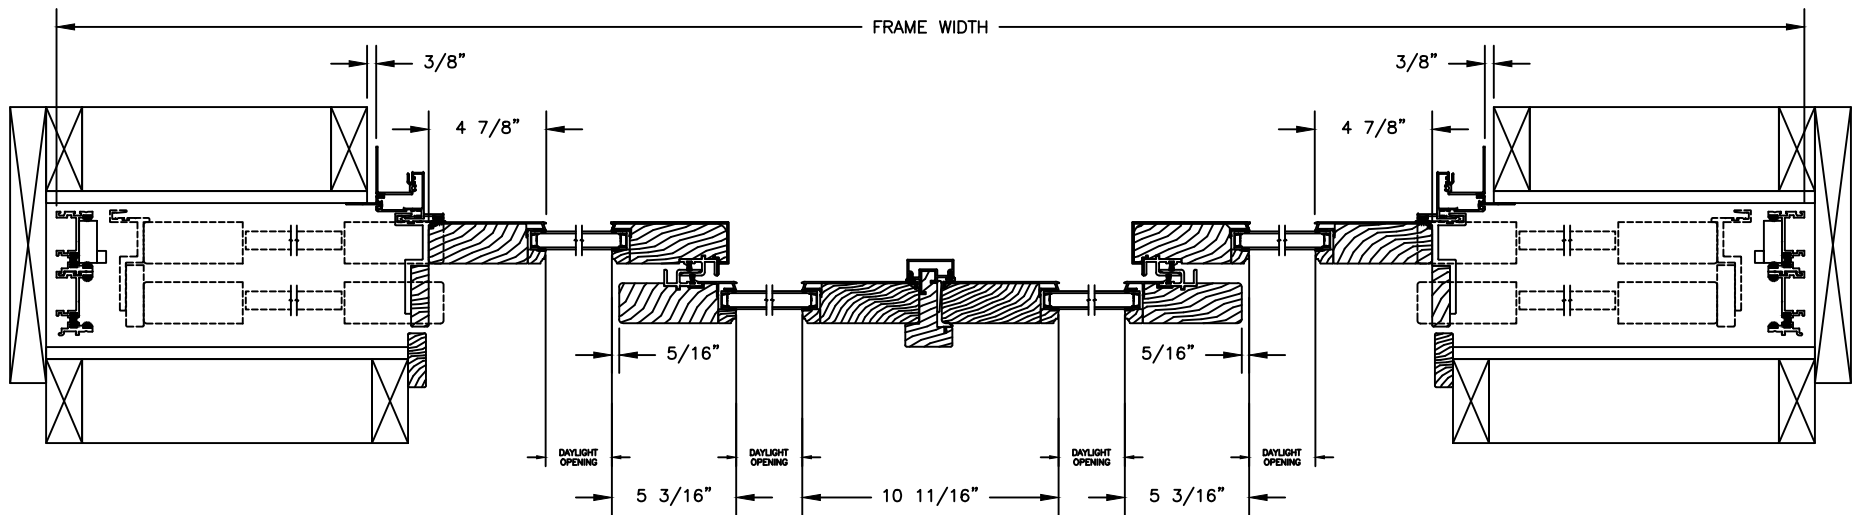

Pinnacle Series

CLAD MULTI-SLIDE PATIO DOOR - FRENCH BI-PARTING

SECTION DETAILS
SCALE: 1 1/2" = 1'-0"

POCKET