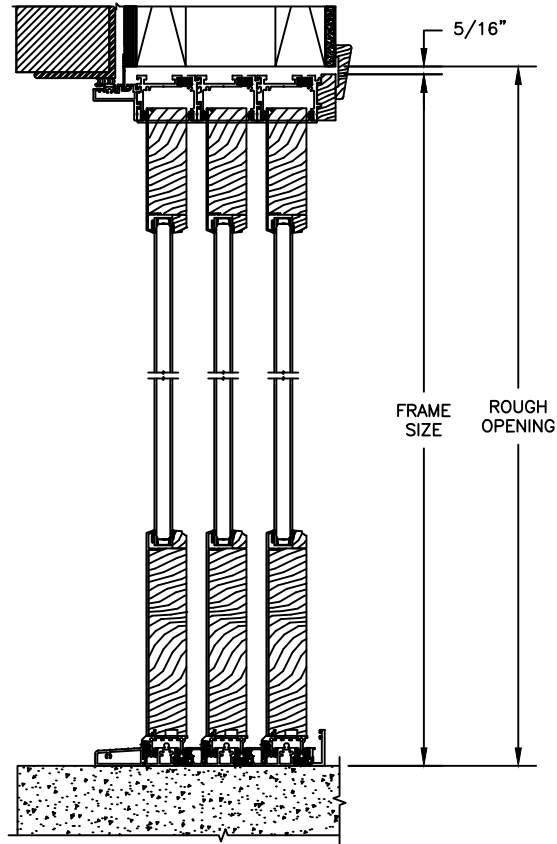

Pinnacle Series

CLAD MULTI-SLIDE PATIO DOOR

SECTION DETAILS
SCALE: 1 1/2" = 1'-0"

HEAD JAMB & SILL
FRAME WITH BRICK VENEER