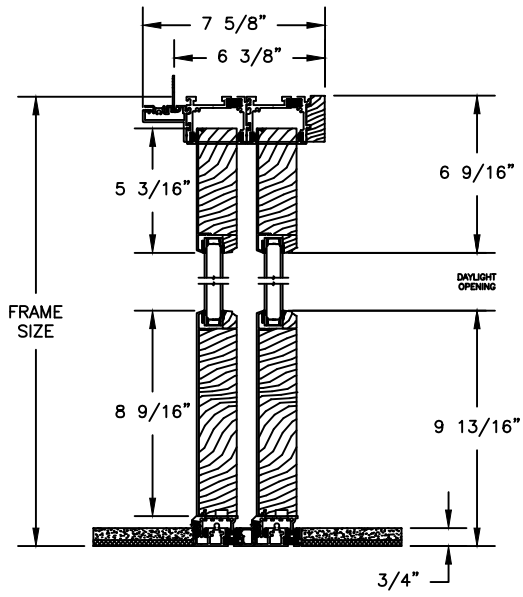

Pinnacle Series

CLAD MULTI-SLIDE PATIO DOOR - FRENCH BI-PARTING

SECTION DETAILS

SCALE: 1 1/2" = 1'-0"

OPERATING HEAD JAMB & STAGGERED SILL

OPERATING HEAD JAMB & FULL SILL

STACKING

Pinnacle Series