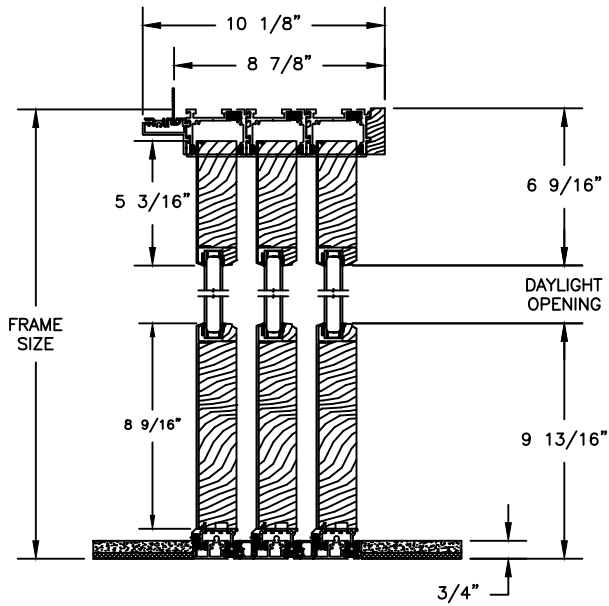

Pinnacle Series

CLAD MULTI-SLIDE PATIO DOOR - FRENCH

SECTION DETAILS

SCALE: 1 1/2" = 1'-0"

OPERATING HEAD JAMB & STAGGERED SILL