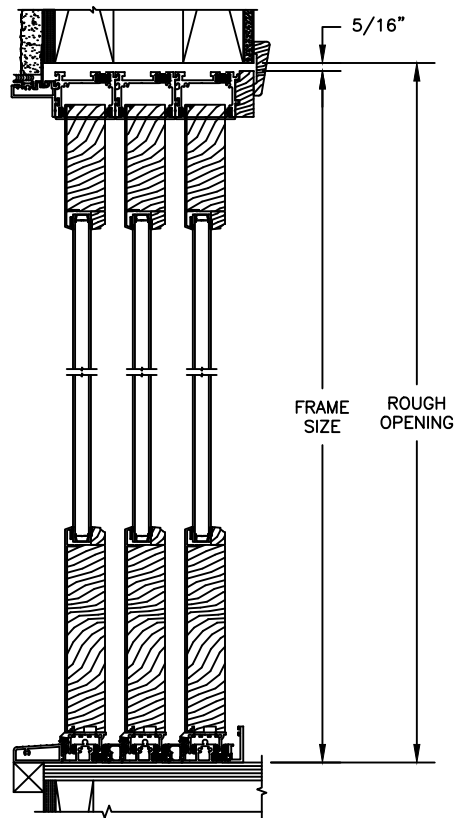

SECTION DETAILS
SCALE: 1 1/2" = 1'-0"

HEAD JAMB & SILL
FRAME WITH BRICK VENEER

JAMBS
FRAME WITH BRICK VENEER

Pinnacle Series

CLAD MULTI-SLIDE PATIO DOOR

SECTION DETAILS

SCALE: 1 1/2" = 1'-0"

HEAD JAMB & SILL
FRAME WITH STUCCO

JAMBS
FRAME WITH STUCCO

Pinnacle Series

CLAD POCKET DOOR

SECTION DETAILS
SCALE: 1 1/2" = 1'-0"

HEAD JAMB & SILL
FRAME WITH BRICK VENEER

JAMBS
FRAME WITH BRICK VENEER

Pinnacle Series CLAD POCKET DOOR

SECTION DETAILS
SCALE: 1 1/2" = 1'-0"

HEAD JAMB & SILL
FRAME WITH STUCCO

JAMBS
FRAME WITH STUCCO