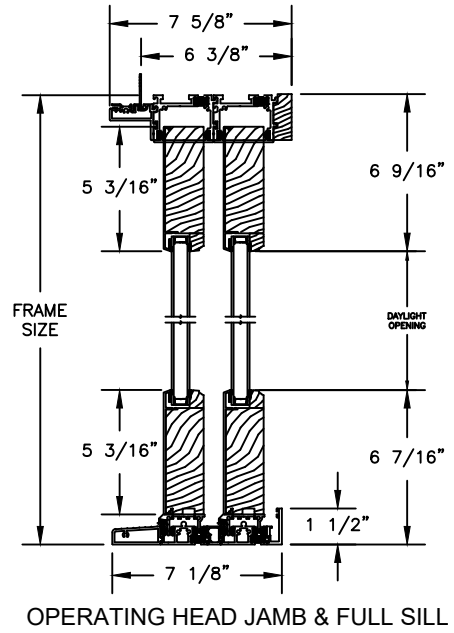

Pinnacle Series

CLAD MULTI-SLIDE PATIO DOOR - FRENCH BI-PARTING

SECTION DETAILS WITH 5" BOTTOM RAIL

SCALE: 1 1/2" = 1'-0"