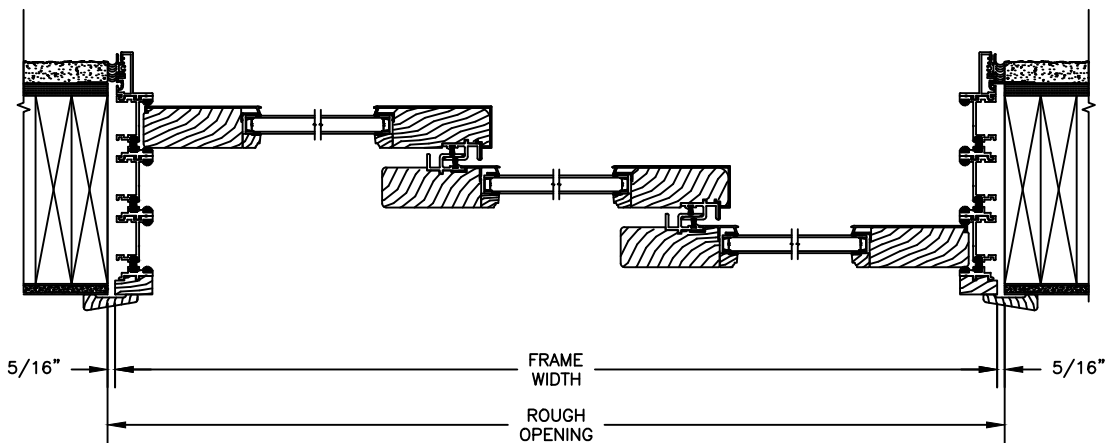

SECTION DETAILS
SCALE: 1 1/2" = 1'-0"

HEAD JAMB & SILL
FRAME WITH BRICK VENEER

JAMBS
FRAME WITH BRICK VENEER

Pinnacle Series

CLAD MULTI-SLIDE PATIO DOOR

SECTION DETAILS

SCALE: 1 1/2" = 1'-0"

HEAD JAMB & SILL
FRAME WITH STUCCO

JAMBS
FRAME WITH STUCCO

Pinnacle Series

CLAD POCKET DOOR

SECTION DETAILS
SCALE: 1 1/2" = 1'-0"

HEAD JAMB & SILL
FRAME WITH BRICK VENEER

JAMBS
FRAME WITH BRICK VENEER

Pinnacle Series CLAD POCKET DOOR

SECTION DETAILS
SCALE: 1 1/2" = 1'-0"