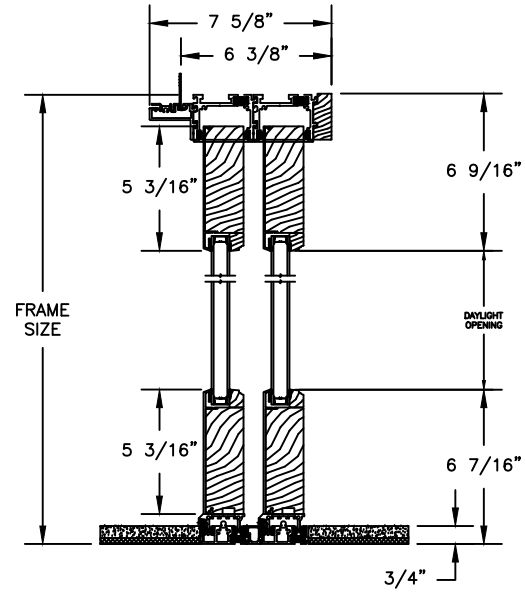

Pinnacle Series

CLAD MULTI-SLIDE PATIO DOOR - FRENCH BI-PARTING

SECTION DETAILS WITH 5" BOTTOM RAIL

SCALE: 1 1/2" = 1'-0"

OPERATING HEAD JAMB & STAGGERED SILL