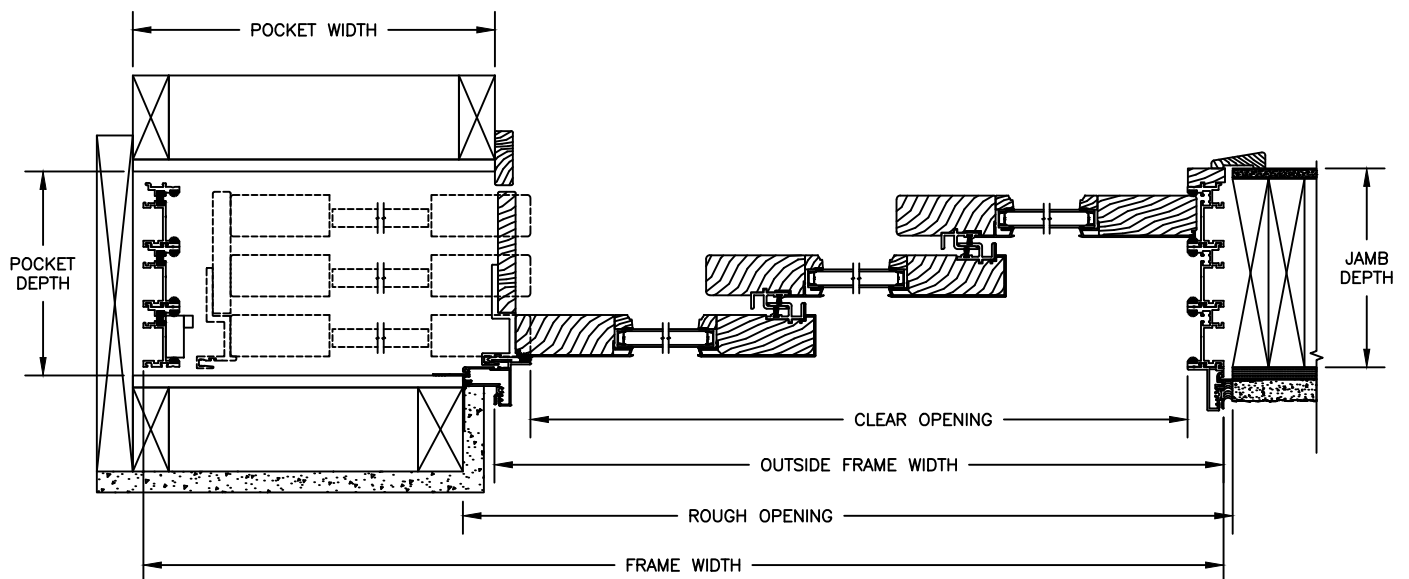

JAMBS
FRAME WITH STUCCO