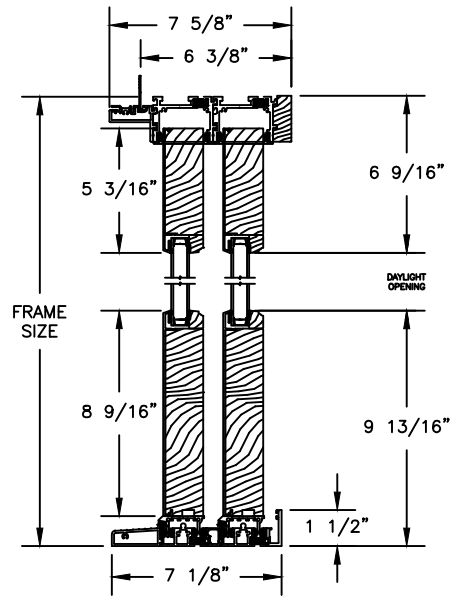

Pinnacle Series

CLAD MULTI-SLIDE PATIO DOOR - FRENCH BI-PARTING

SECTION DETAILS

SCALE: 1 1/2" = 1'-0"

OPERATING HEAD JAMB & STAGGERED SILL

OPERATING HEAD JAMB & FULL SILL

STACKING

Pinnacle Series