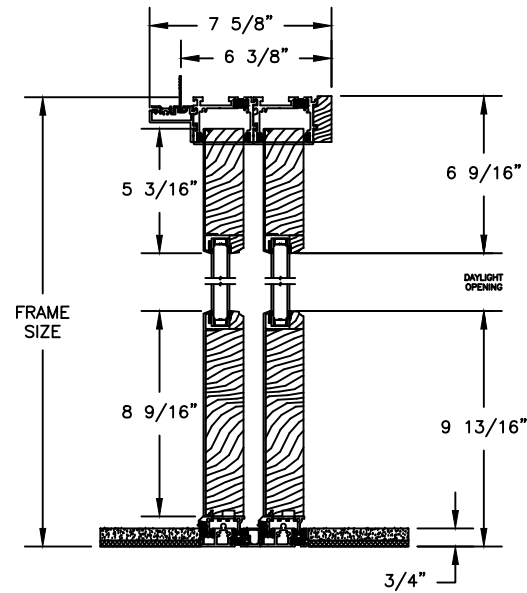

CLAD MULTI-SLIDE PATIO DOOR - FRENCH BI-PARTING

SECTION DETAILS WITH 5" BOTTOM RAIL

SCALE: 1 1/2" = 1'-0"

Pinnacle Series

CLAD MULTI-SLIDE PATIO DOOR - FRENCH BI-PARTING

SECTION DETAILS
 SCALE: 1 1/2" = 1'-0"