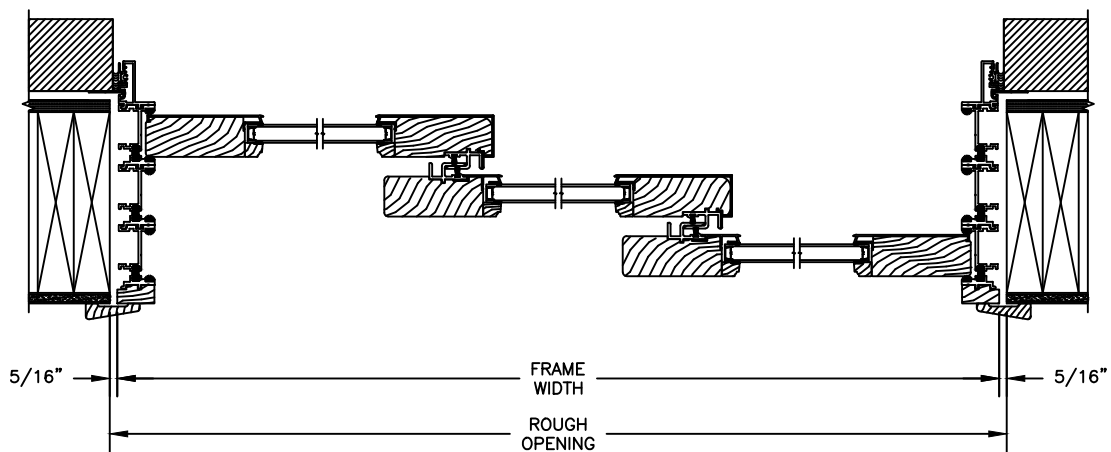

JAMBS
FRAME WITH BRICK VENEER