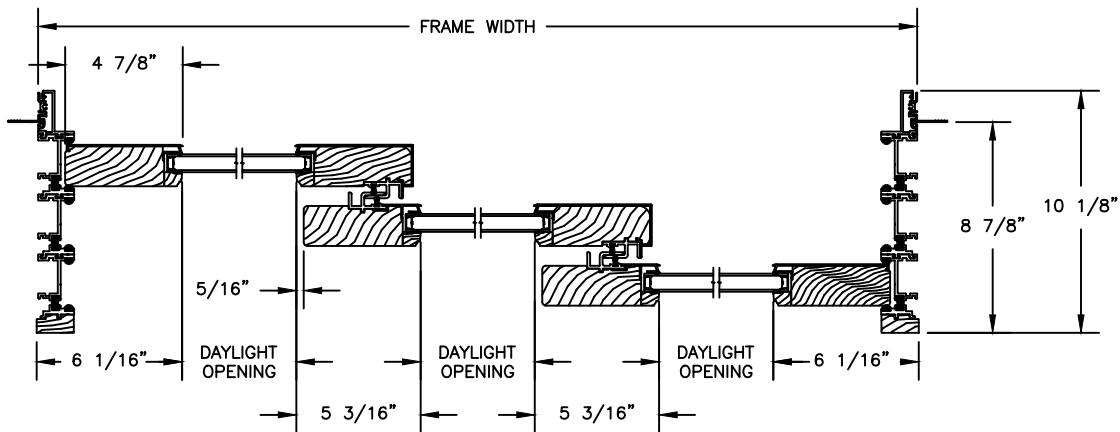

Pinnacle Series

CLAD MULTI-SLIDE PATIO DOOR - FRENCH

SECTION DETAILS

SCALE: 1 1/2" = 1'-0"

OPERATING HEAD JAMB & STAGGERED SILL

OPERATING HEAD JAMB & FULL SILL

STACKING

POCKET