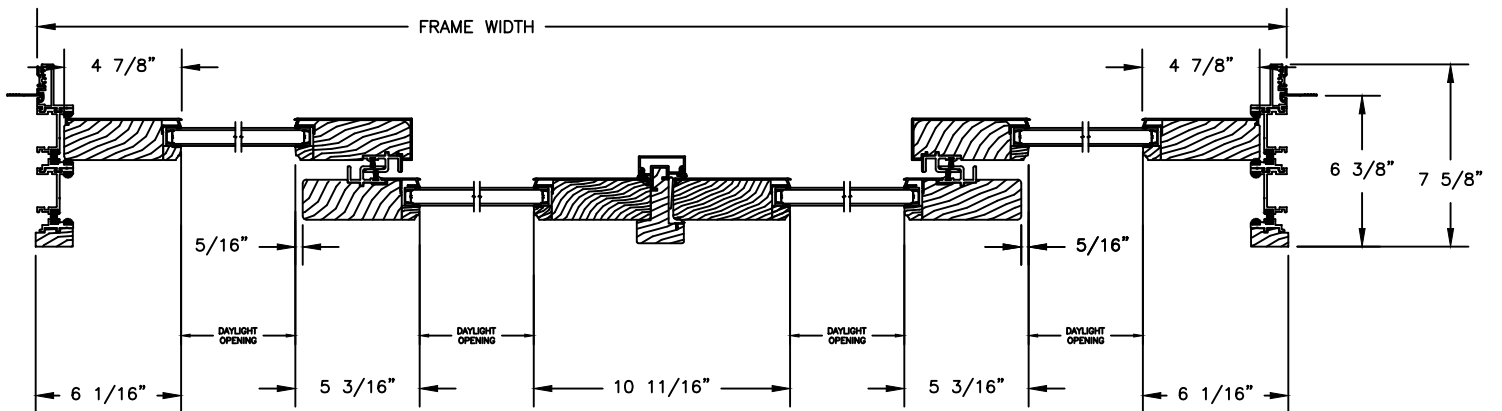

Pinnacle Series

CLAD MULTI-SLIDE PATIO DOOR - FRENCH BI-PARTING

SECTION DETAILS

SCALE: 1 1/2" = 1'-0"

OPERATING HEAD JAMB & STAGGERED SILL

OPERATING HEAD JAMB & FULL SILL

STACKING

Pinnacle Series