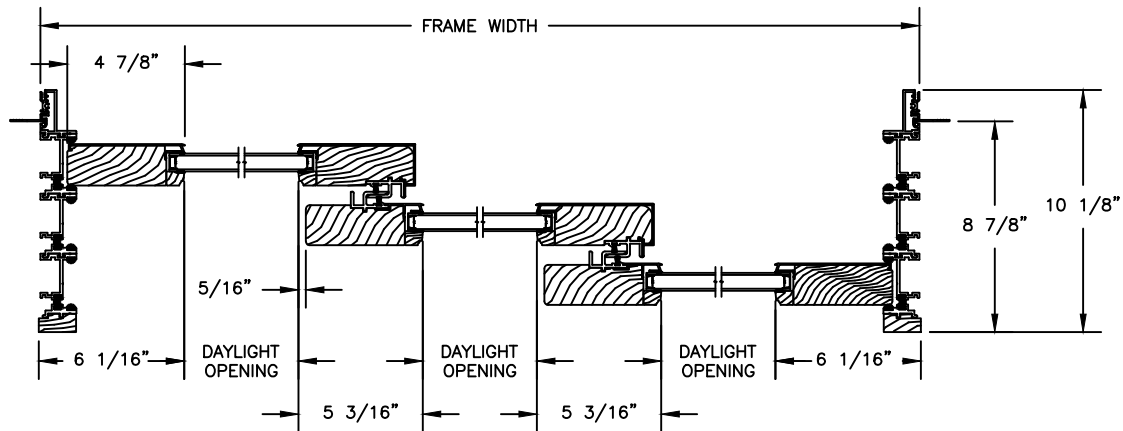

Pinnacle Series

CLAD MULTI-SLIDE PATIO DOOR - FRENCH

SECTION DETAILS WITH 5" BOTTOM RAIL

SCALE: 1 1/2" = 1'-0"

OPERATING HEAD JAMB & STAGGERED SILL

OPERATING HEAD JAMB & FULL SILL

STACKING

POCKET