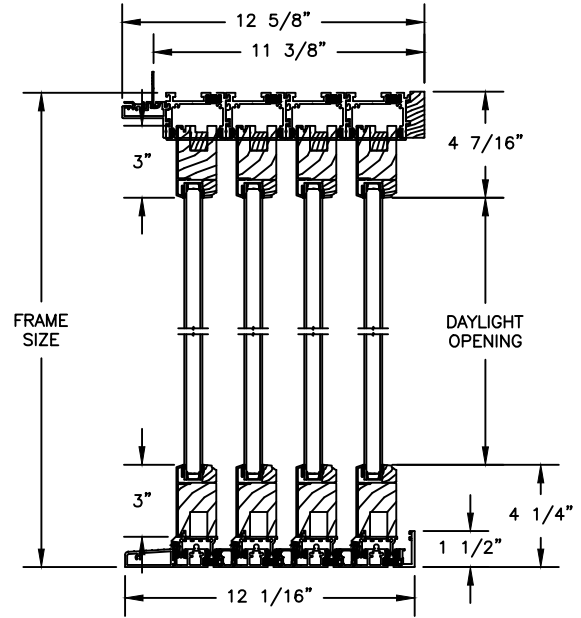

Pinnacle Series

CLAD MULTI-SLIDE PATIO DOOR - NARROW

SECTION DETAILS 4 PANEL

SCALE: 1 1/2" = 1'-0"

OPERATING HEAD JAMB & STAGGERED SILL

OPERATING HEAD JAMB & FULL SILL

STACKING

POCKET