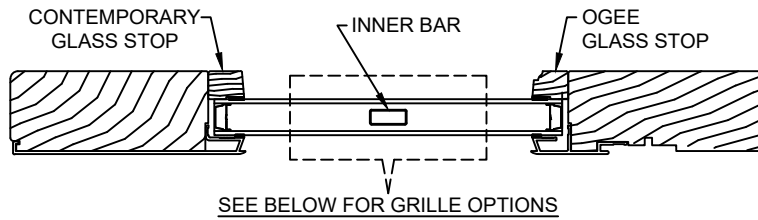

OPERATING HEAD JAMB & FULL SILL

POCKET

Pinnacle Series

CLAD MULTI-SLIDE PATIO DOOR - SIMULATED MIDRAIL

SECTION DETAILS

SCALE: 1 1/2" = 1'-0"

Pinnacle Series

CLAD PATIO DOOR - MULTI-SLIDE

SECTION DETAILS: GLASS STOP & DIVIDED LITE OPTIONS

SCALE: 3" = 1'-0"

AVAILABLE STYLES

-  - PUTTY
-  - OGEE
-  - CONTEMPORARY

	5/8" WDL WITH INNER BAR	7/8" WDL WITH INNERBAR	1 1/4" WDL WITH INNERBAR	2" WDL WITH INNERBAR
STANDARD INSULATING GLASS				
13/16" INNERGRILLE				
3/4" PROFILED INNERGRILLE				
1" PROFILED INNERGRILLE				
7/8" STICK GRILLE				
1 1/4" STICK GRILLE				