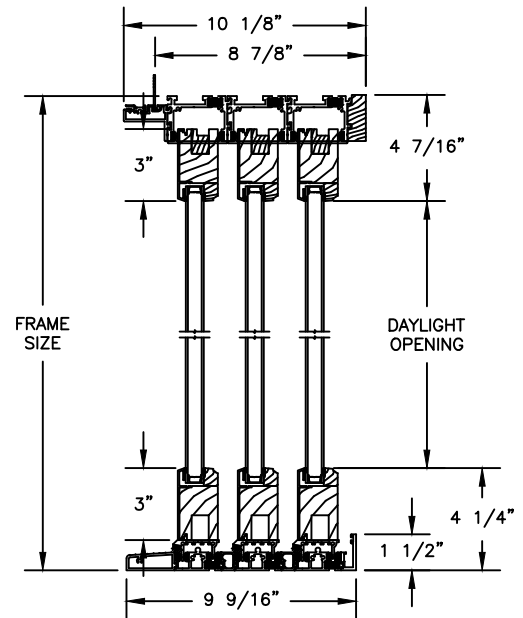

Pinnacle Series

CLAD MULTI-SLIDE PATIO DOOR - NARROW

SECTION DETAILS

SCALE: 1 1/2" = 1'-0"

OPERATING HEAD JAMB & STAGGERED SILL

OPERATING HEAD JAMB & FULL SILL

STACKING

POCKET

Pinnacle Series

CLAD MULTI-SLIDE PATIO DOOR - NARROW BI-PARTING

SECTION DETAILS

SCALE: 1 1/2" = 1'-0"

OPERATING HEAD JAMB & STAGGERED SILL

OPERATING HEAD JAMB & FULL SILL

STACKING

POCKET