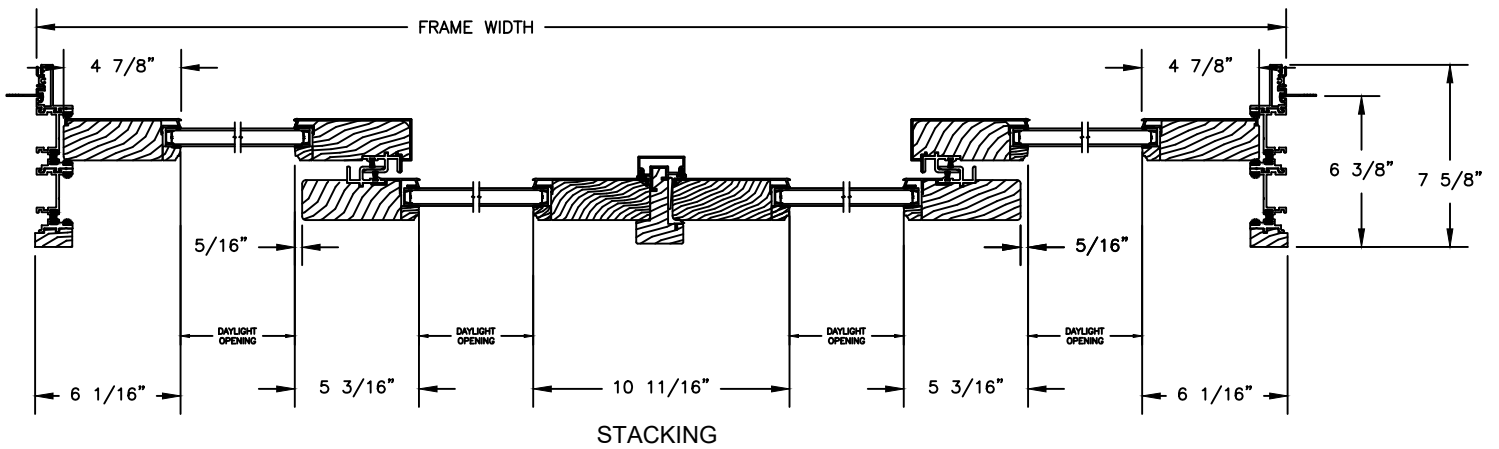

Pinnacle Series

CLAD MULTI-SLIDE PATIO DOOR - FRENCH BI-PARTING

SECTION DETAILS WITH 5" BOTTOM RAIL

SCALE: 1 1/2" = 1'-0"