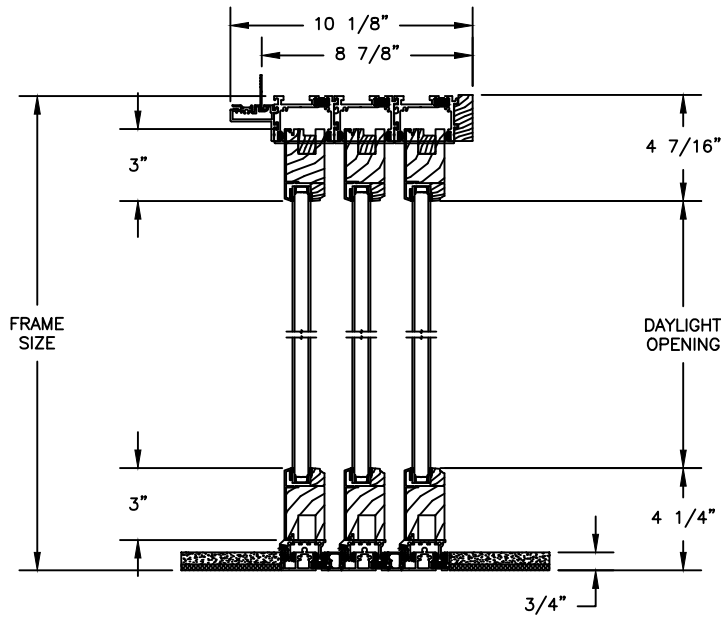

Pinnacle Series

CLAD MULTI-SLIDE PATIO DOOR - NARROW

SECTION DETAILS

SCALE: 1 1/2" = 1'-0"

OPERATING HEAD JAMB & STAGGERED SILL