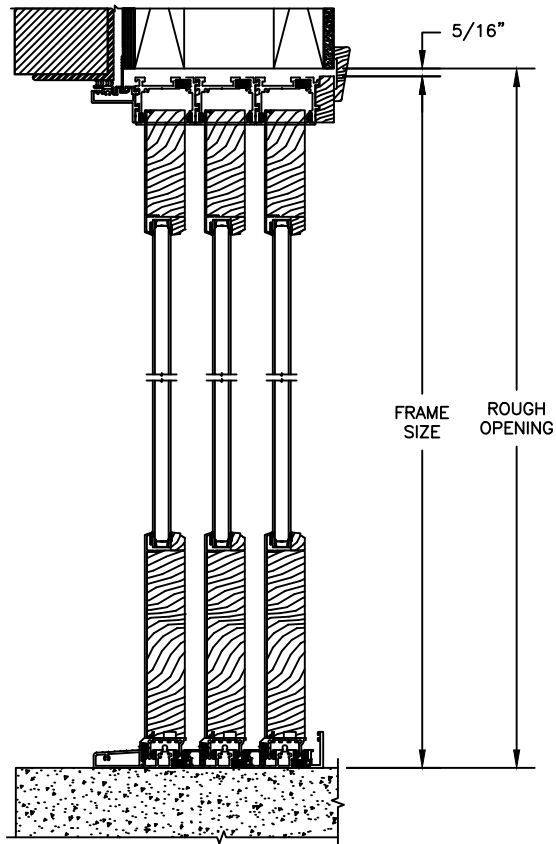

SECTION DETAILS
SCALE: 1 1/2" = 1'-0"

HEAD JAMB & SILL
FRAME WITH BRICK VENEER

JAMBS
FRAME WITH BRICK VENEER

Pinnacle Series

CLAD MULTI-SLIDE PATIO DOOR

SECTION DETAILS

SCALE: 1 1/2" = 1'-0"

HEAD JAMB & SILL
FRAME WITH STUCCO

JAMBS
FRAME WITH STUCCO

Pinnacle Series

CLAD POCKET DOOR

SECTION DETAILS
SCALE: 1 1/2" = 1'-0"

HEAD JAMB & SILL
FRAME WITH BRICK VENEER

JAMBS
FRAME WITH BRICK VENEER

Pinnacle Series CLAD POCKET DOOR

SECTION DETAILS
SCALE: 1 1/2" = 1'-0"