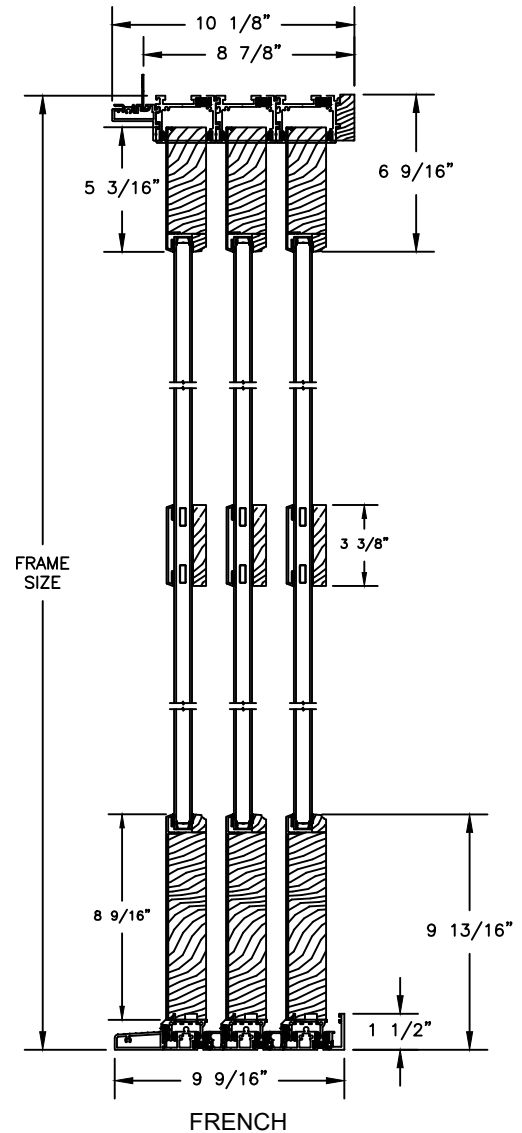

Pinnacle Series

CLAD MULTI-SLIDE PATIO DOOR - SIMULATED MIDRAIL

SECTION DETAILS

SCALE: 1 1/2" = 1'-0"