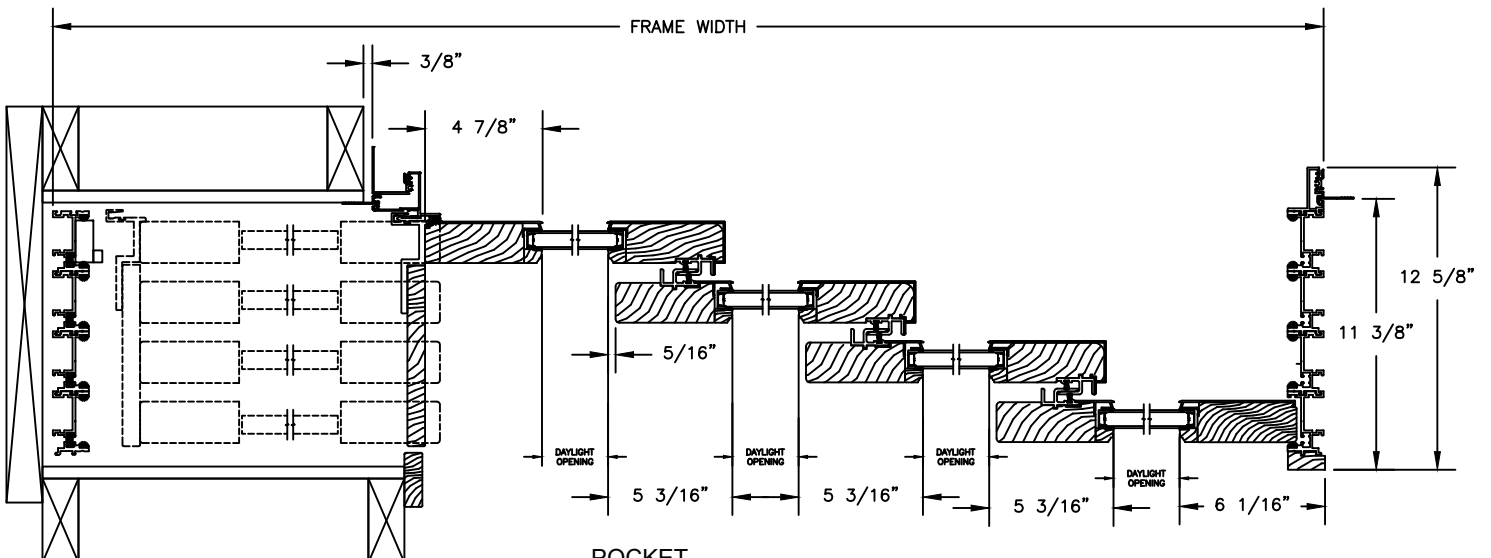

Pinnacle Series

CLAD MULTI-SLIDE PATIO DOOR - FRENCH

SECTION DETAILS 4 PANEL

SCALE: 1 1/2" = 1'-0"

OPERATING HEAD JAMB & STAGGERED SILL

OPERATING HEAD JAMB & FULL SILL

STACKING

POCKET