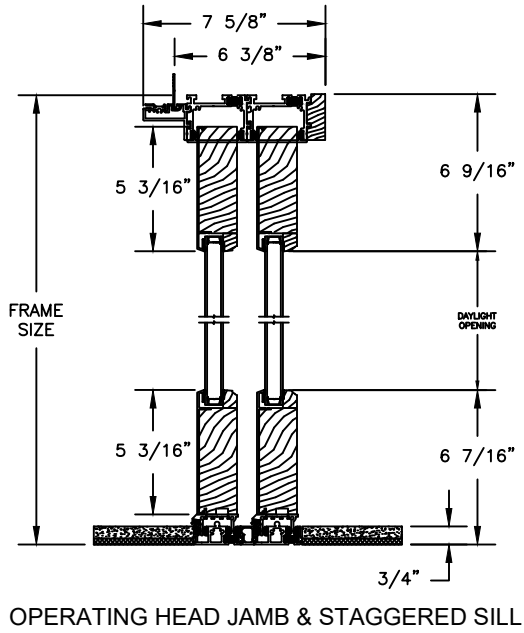

Pinnacle Series

CLAD MULTI-SLIDE PATIO DOOR - FRENCH BI-PARTING

SECTION DETAILS WITH 5" BOTTOM RAIL

SCALE: 1 1/2" = 1'-0"