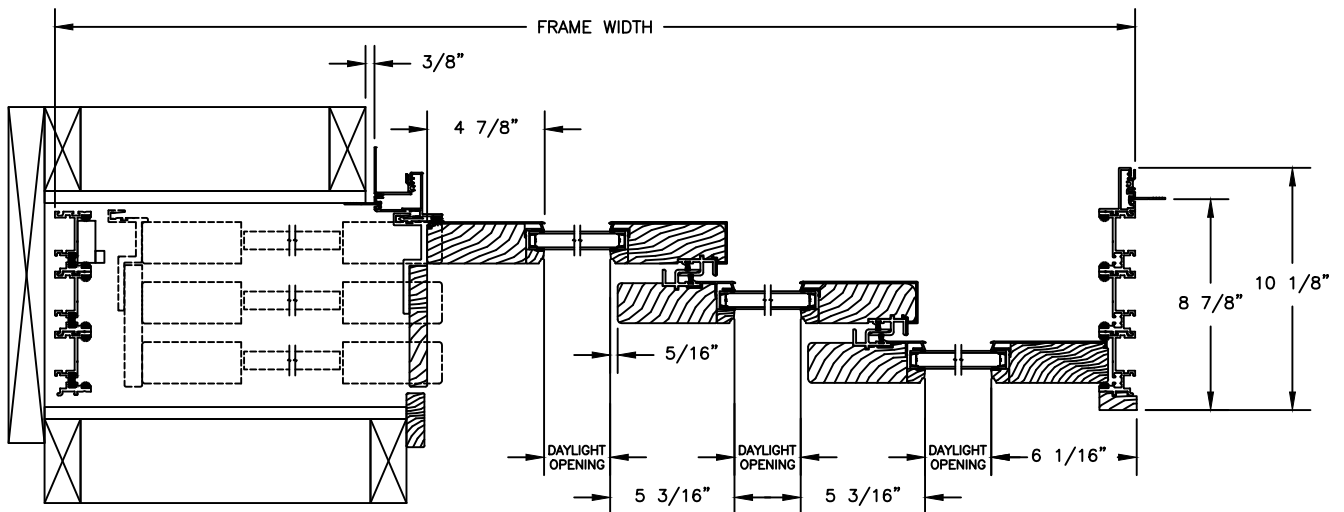

Pinnacle Series

CLAD MULTI-SLIDE PATIO DOOR - FRENCH

SECTION DETAILS WITH 5" BOTTOM RAIL

SCALE: 1 1/2" = 1'-0"

OPERATING HEAD JAMB & STAGGERED SILL

OPERATING HEAD JAMB & FULL SILL

STACKING

POCKET