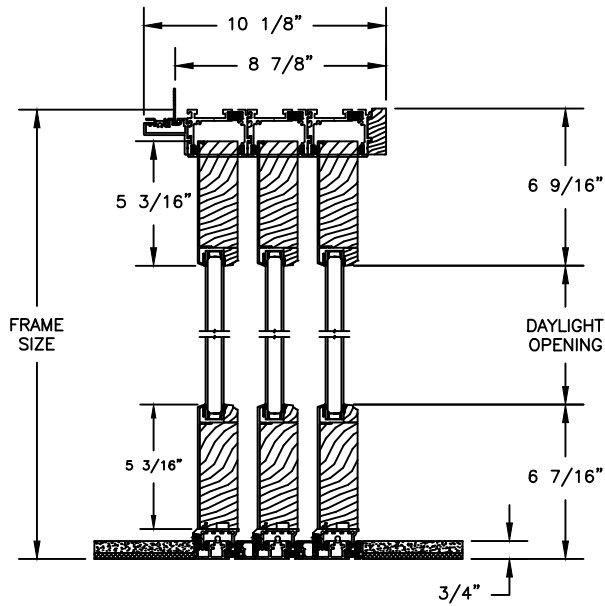

Pinnacle Series

CLAD MULTI-SLIDE PATIO DOOR - FRENCH

SECTION DETAILS WITH 5" BOTTOM RAIL

SCALE: 1 1/2" = 1'-0"

OPERATING HEAD JAMB & STAGGERED SILL