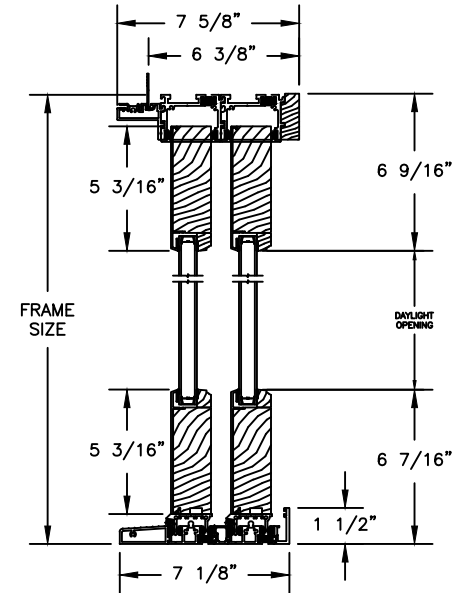

OPERATING HEAD JAMB & FULL SILL