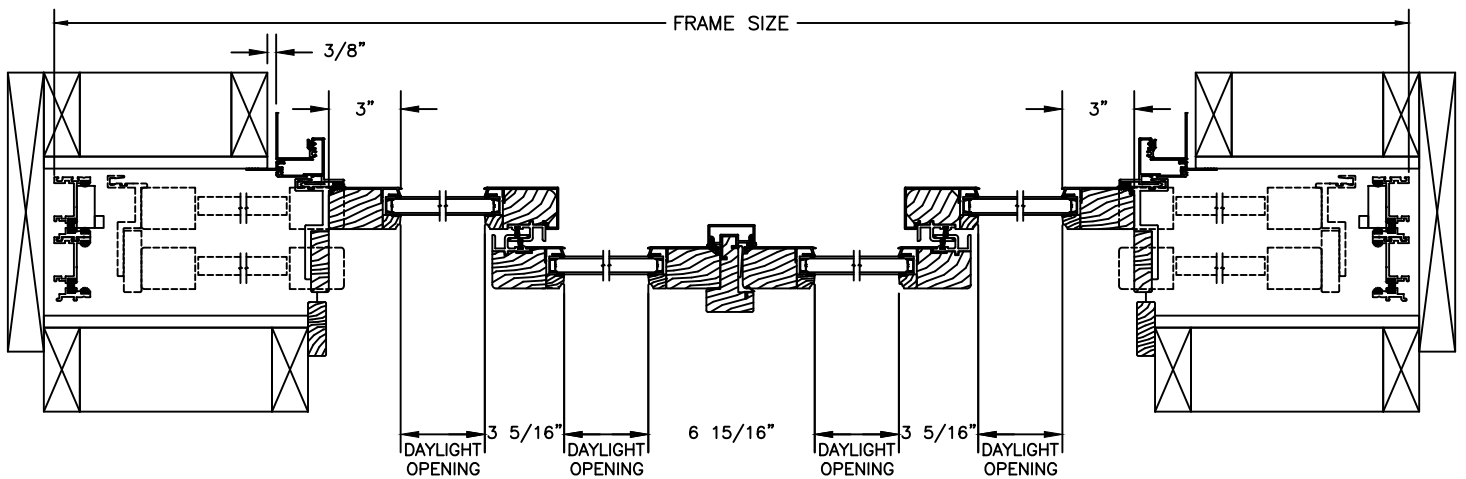

Pinnacle Series

CLAD MULTI-SLIDE PATIO DOOR - NARROW BI-PARTING

SECTION DETAILS

SCALE: 1 1/2" = 1'-0"

OPERATING HEAD JAMB & STAGGERED SILL

OPERATING HEAD JAMB & FULL SILL

STACKING

POCKET