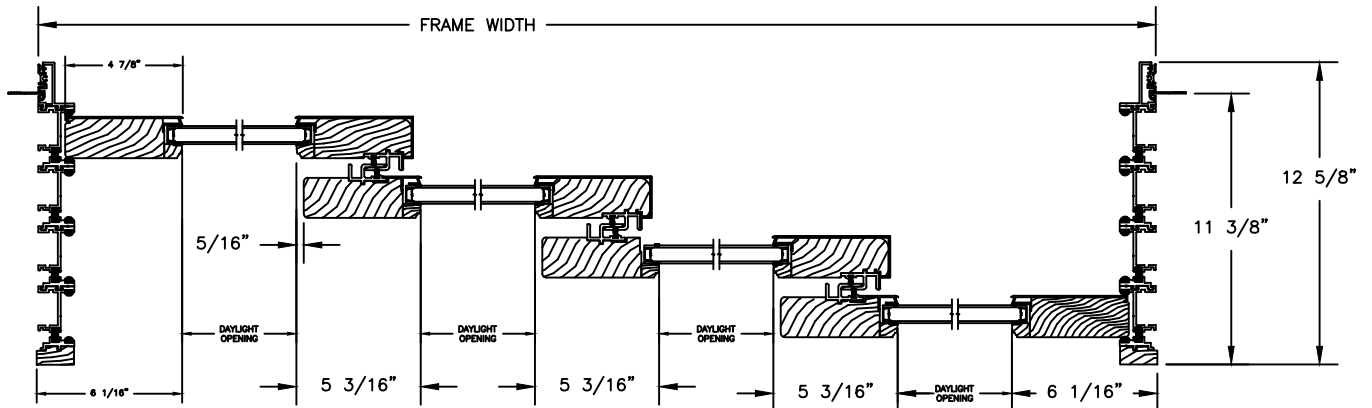

Pinnacle Series

CLAD MULTI-SLIDE PATIO DOOR - FRENCH

SECTION DETAILS 4 PANEL

SCALE: 1 1/2" = 1'-0"

OPERATING HEAD JAMB & STAGGERED SILL

OPERATING HEAD JAMB & FULL SILL

STACKING

POCKET