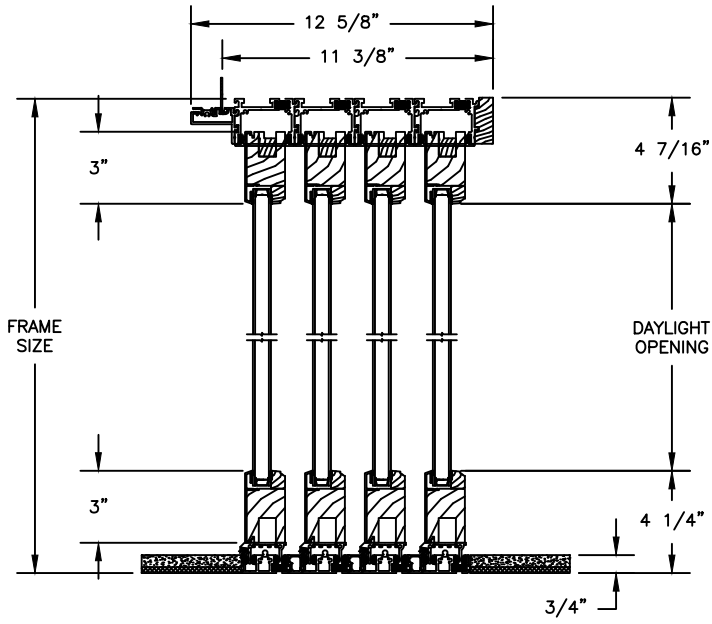

Pinnacle Series

CLAD MULTI-SLIDE PATIO DOOR - NARROW

SECTION DETAILS 4 PANEL

SCALE: 1 1/2" = 1'-0"

OPERATING HEAD JAMB & STAGGERED SILL