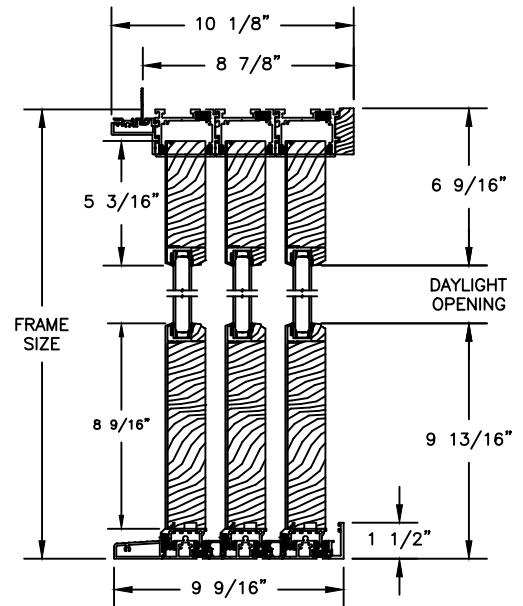

Pinnacle Series

CLAD MULTI-SLIDE PATIO DOOR - FRENCH

SECTION DETAILS

SCALE: 1 1/2" = 1'-0"

OPERATING HEAD JAMB & STAGGERED SILL

OPERATING HEAD JAMB & FULL SILL

STACKING

POCKET