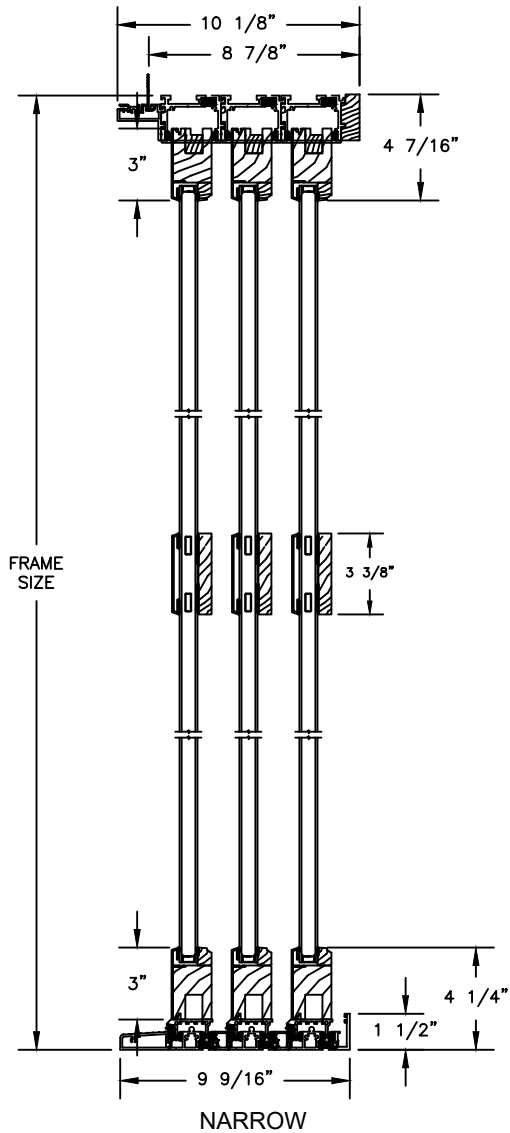

Pinnacle Series

CLAD MULTI-SLIDE PATIO DOOR - SIMULATED MIDRAIL

SECTION DETAILS

SCALE: 1 1/2" = 1'-0"