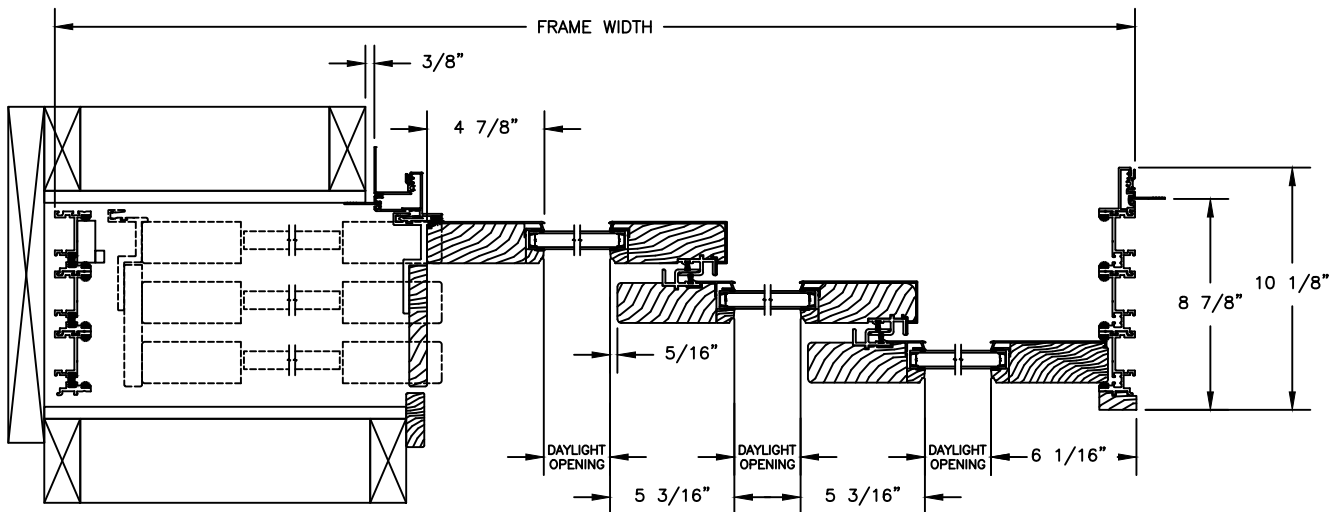

Pinnacle Series

CLAD MULTI-SLIDE PATIO DOOR - FRENCH

SECTION DETAILS

SCALE: 1 1/2" = 1'-0"

OPERATING HEAD JAMB & STAGGERED SILL

OPERATING HEAD JAMB & FULL SILL

STACKING

POCKET