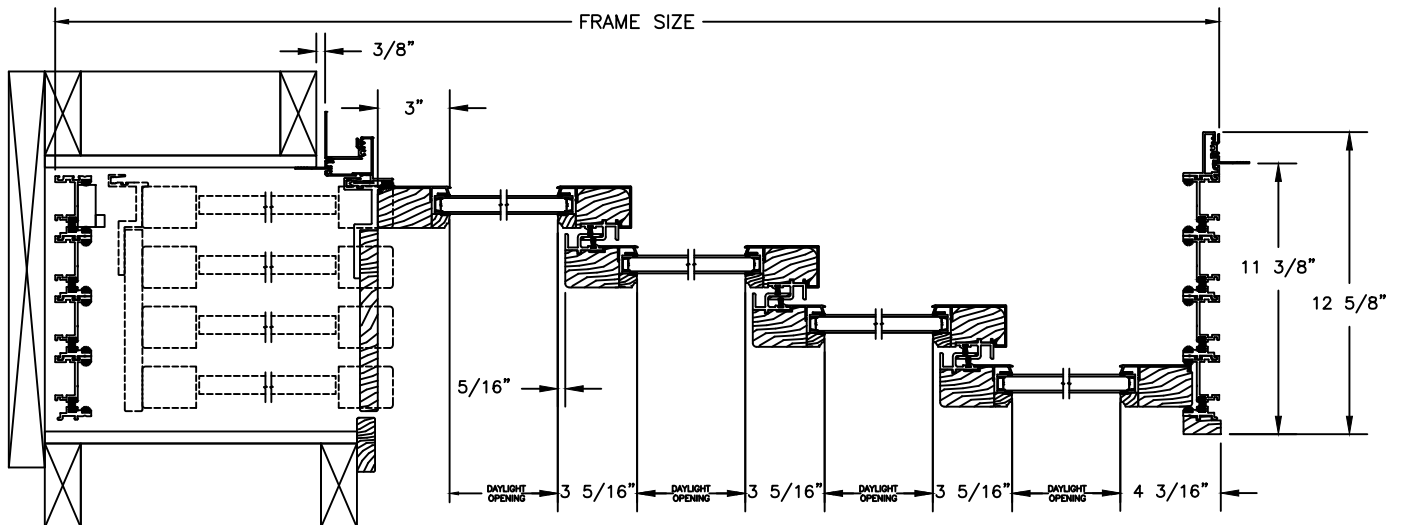

Pinnacle Series

CLAD MULTI-SLIDE PATIO DOOR - NARROW

SECTION DETAILS 4 PANEL

SCALE: 1 1/2" = 1'-0"

OPERATING HEAD JAMB & STAGGERED SILL

OPERATING HEAD JAMB & FULL SILL

STACKING

POCKET