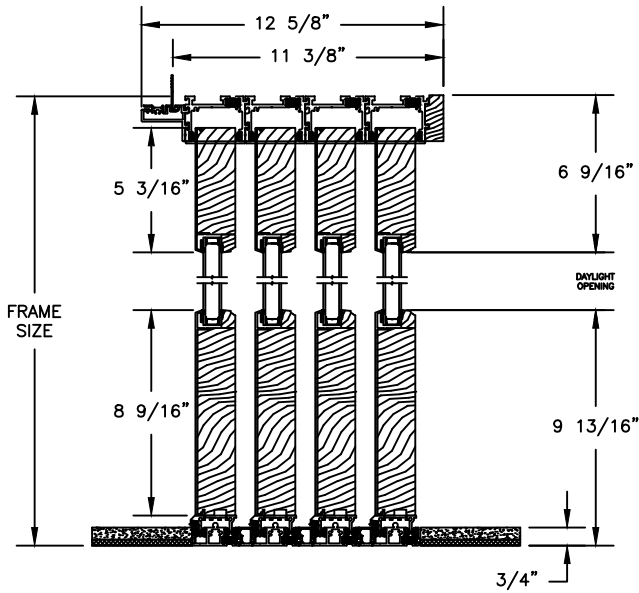

Pinnacle Series

CLAD MULTI-SLIDE PATIO DOOR - FRENCH

SECTION DETAILS 4 PANEL

SCALE: 1 1/2" = 1'-0"

OPERATING HEAD JAMB & STAGGERED SILL