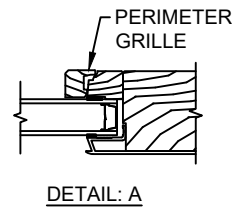

OPERATING HEAD JAMB & FULL SILL

POCKET

Pinnacle Series

CLAD MULTI-SLIDE PATIO DOOR - SIMULATED MIDRAIL

SECTION DETAILS

SCALE: 1 1/2" = 1'-0"

Pinnacle Series

CLAD PATIO DOOR - MULTI-SLIDE

SECTION DETAILS: GLASS STOP & DIVIDED LITE OPTIONS

SCALE: 3" = 1'-0"

AVAILABLE STYLES

-  - PUTTY
-  - OGEE
-  - CONTEMPORARY

	5/8" WDL WITH INNER BAR	7/8" WDL WITH INNERBAR	1 1/4" WDL WITH INNERBAR	2" WDL WITH INNERBAR
STANDARD INSULATING GLASS				
13/16" INNERGRILLE				
3/4" PROFILED INNERGRILLE				
1" PROFILED INNERGRILLE				
7/8" STICK GRILLE				
1 1/4" STICK GRILLE				