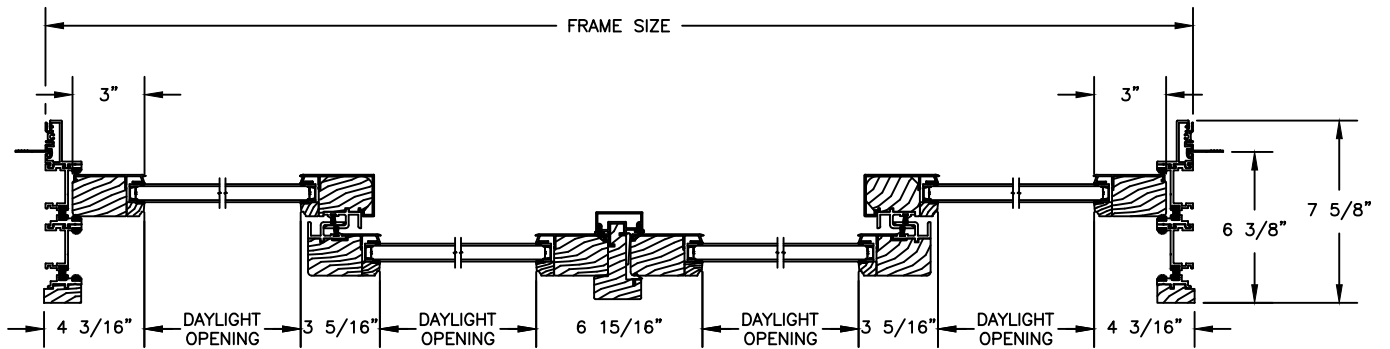

Pinnacle Series

CLAD MULTI-SLIDE PATIO DOOR - NARROW BI-PARTING

SECTION DETAILS

SCALE: 1 1/2" = 1'-0"

OPERATING HEAD JAMB & STAGGERED SILL

OPERATING HEAD JAMB & FULL SILL

STACKING

POCKET