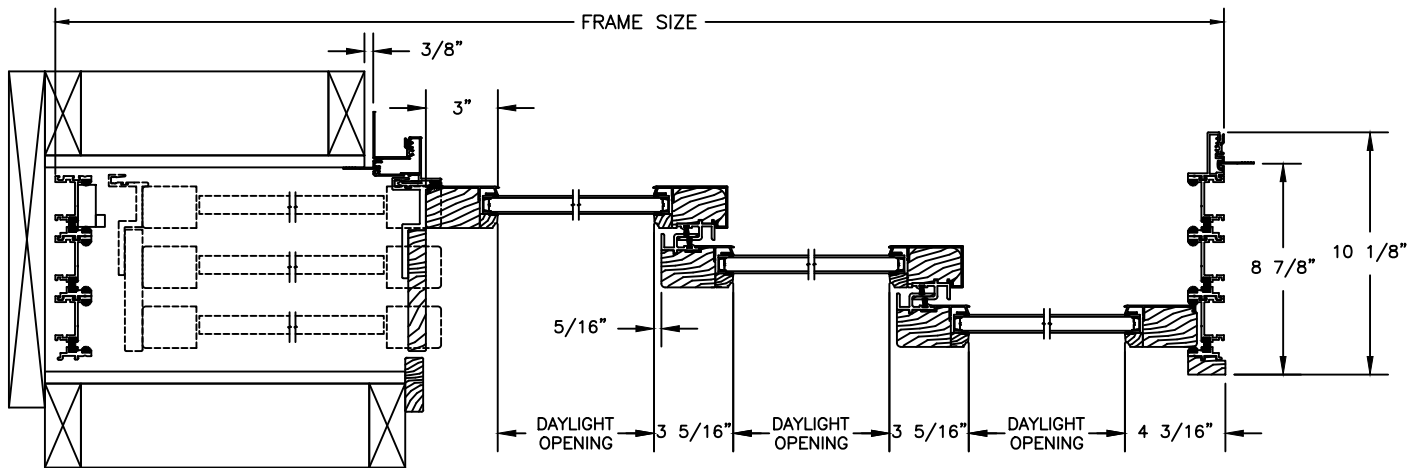

Pinnacle Series

CLAD MULTI-SLIDE PATIO DOOR - NARROW

SECTION DETAILS

SCALE: 1 1/2" = 1'-0"

OPERATING HEAD JAMB & STAGGERED SILL

OPERATING HEAD JAMB & FULL SILL

STACKING

POCKET