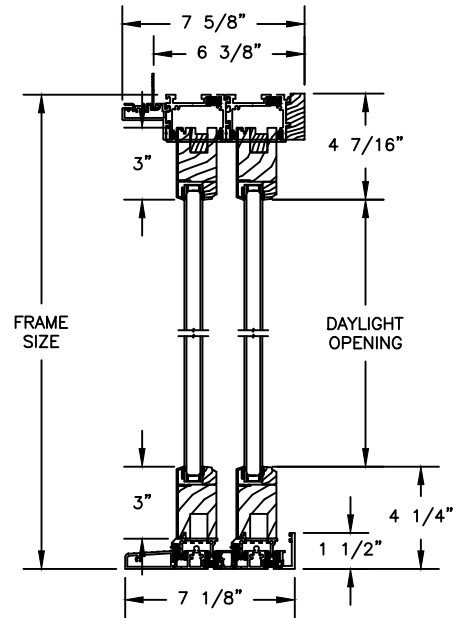

Pinnacle Series

CLAD MULTI-SLIDE PATIO DOOR - NARROW BI-PARTING

SECTION DETAILS

SCALE: 1 1/2" = 1'-0"

OPERATING HEAD JAMB & STAGGERED SILL

OPERATING HEAD JAMB & FULL SILL

STACKING

POCKET