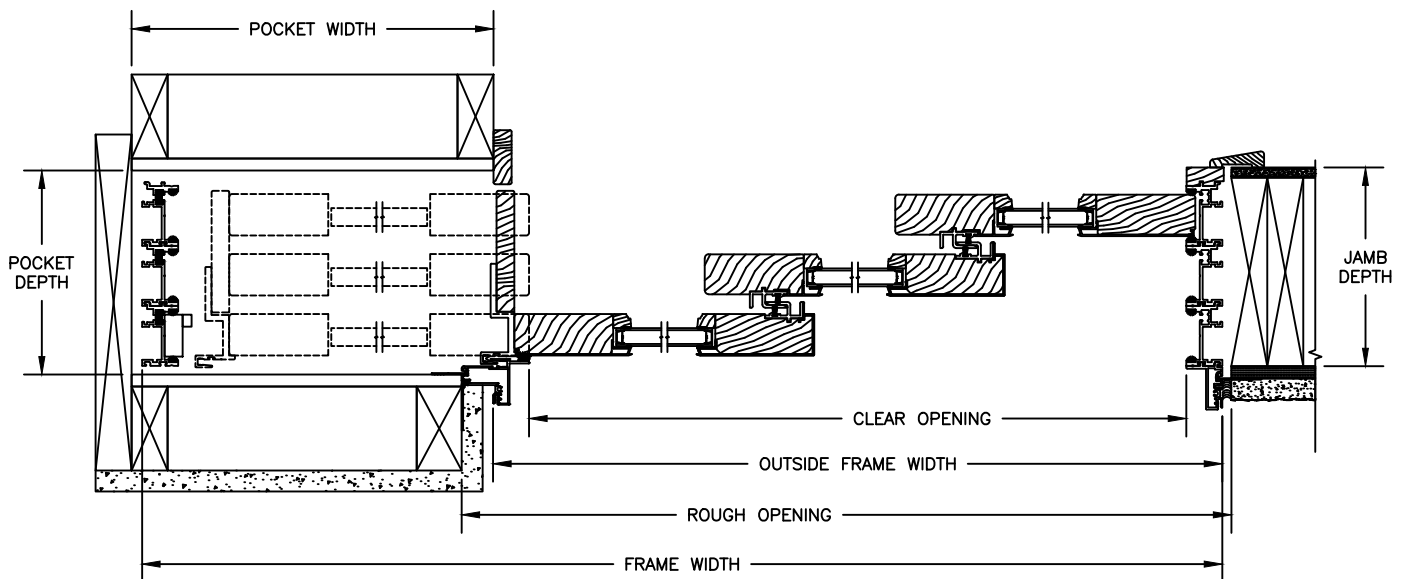

JAMBS
FRAME WITH STUCCO

Pinnacle Series

CLAD POCKET DOOR

SECTION DETAILS
SCALE: 1 1/2" = 1'-0"

HEAD JAMB & SILL
FRAME WITH BRICK VENEER

JAMBS
FRAME WITH BRICK VENEER

Pinnacle Series CLAD POCKET DOOR

SECTION DETAILS
SCALE: 1 1/2" = 1'-0"