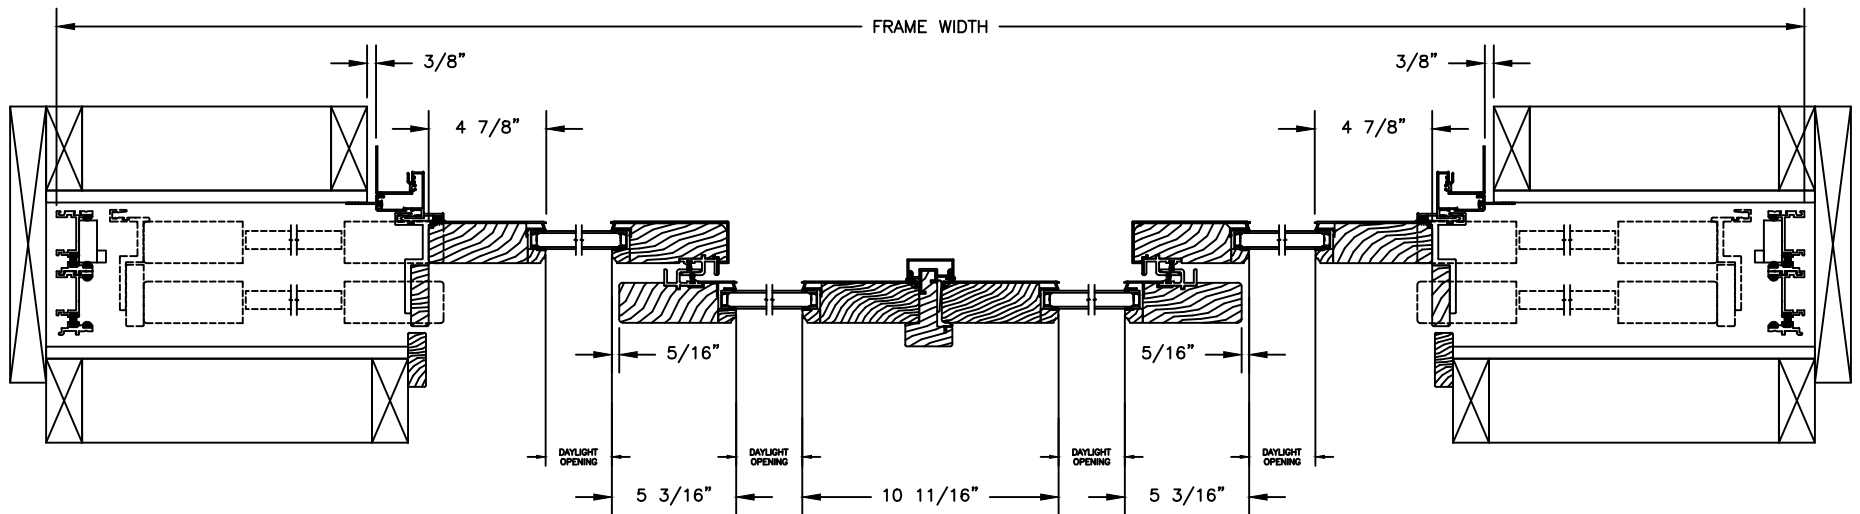

Pinnacle Series

CLAD MULTI-SLIDE PATIO DOOR - FRENCH BI-PARTING

SECTION DETAILS WITH 5" BOTTOM RAIL

SCALE: 1 1/2" = 1'-0"

POCKET