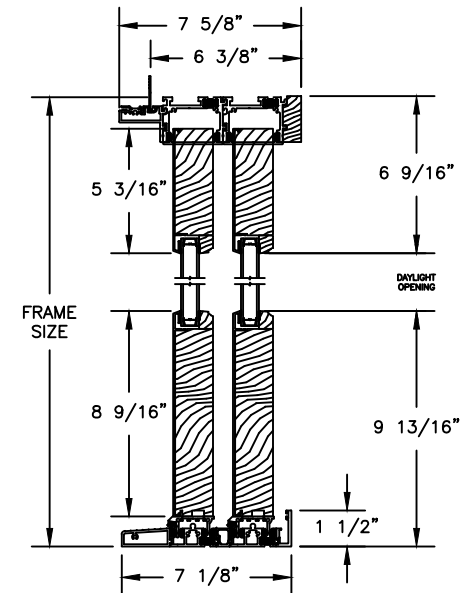

OPERATING HEAD JAMB & FULL SILL