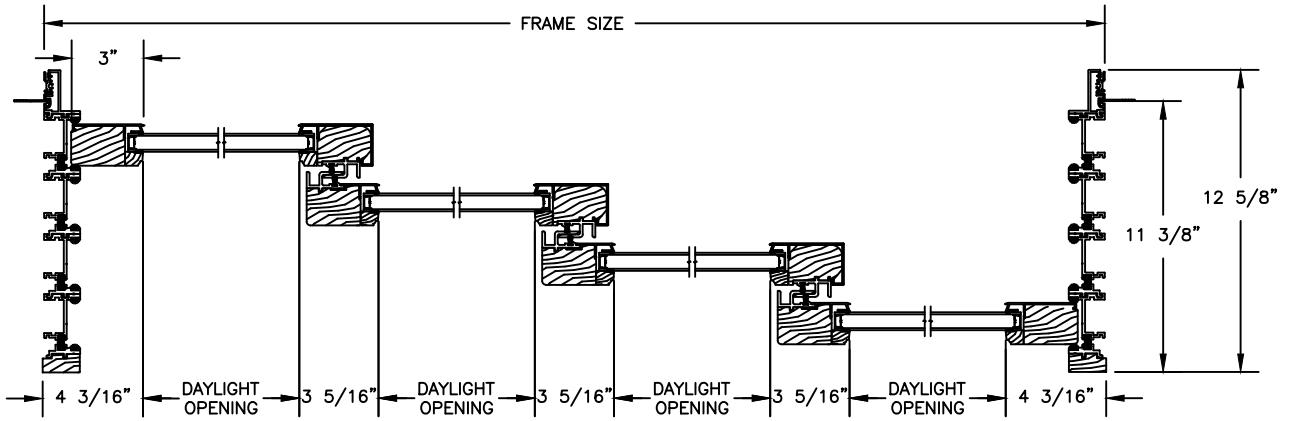

Pinnacle Series

CLAD MULTI-SLIDE PATIO DOOR - NARROW

SECTION DETAILS 4 PANEL

SCALE: 1 1/2" = 1'-0"

OPERATING HEAD JAMB & STAGGERED SILL

OPERATING HEAD JAMB & FULL SILL

STACKING

POCKET