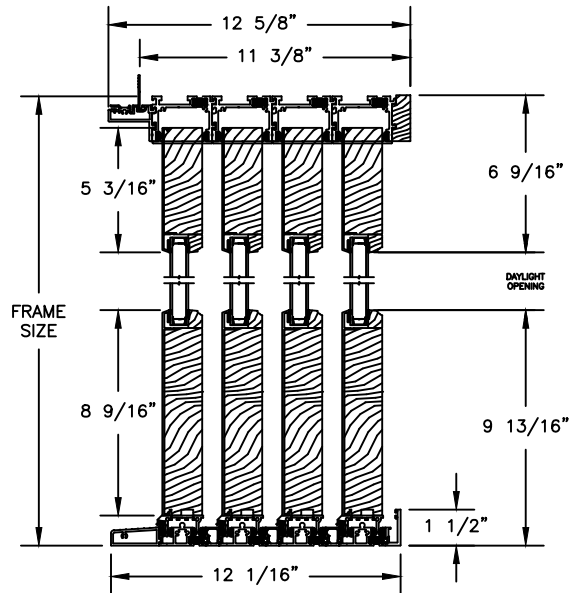

Pinnacle Series

CLAD MULTI-SLIDE PATIO DOOR - FRENCH

SECTION DETAILS 4 PANEL

SCALE: 1 1/2" = 1'-0"

OPERATING HEAD JAMB & STAGGERED SILL

OPERATING HEAD JAMB & FULL SILL

STACKING

POCKET