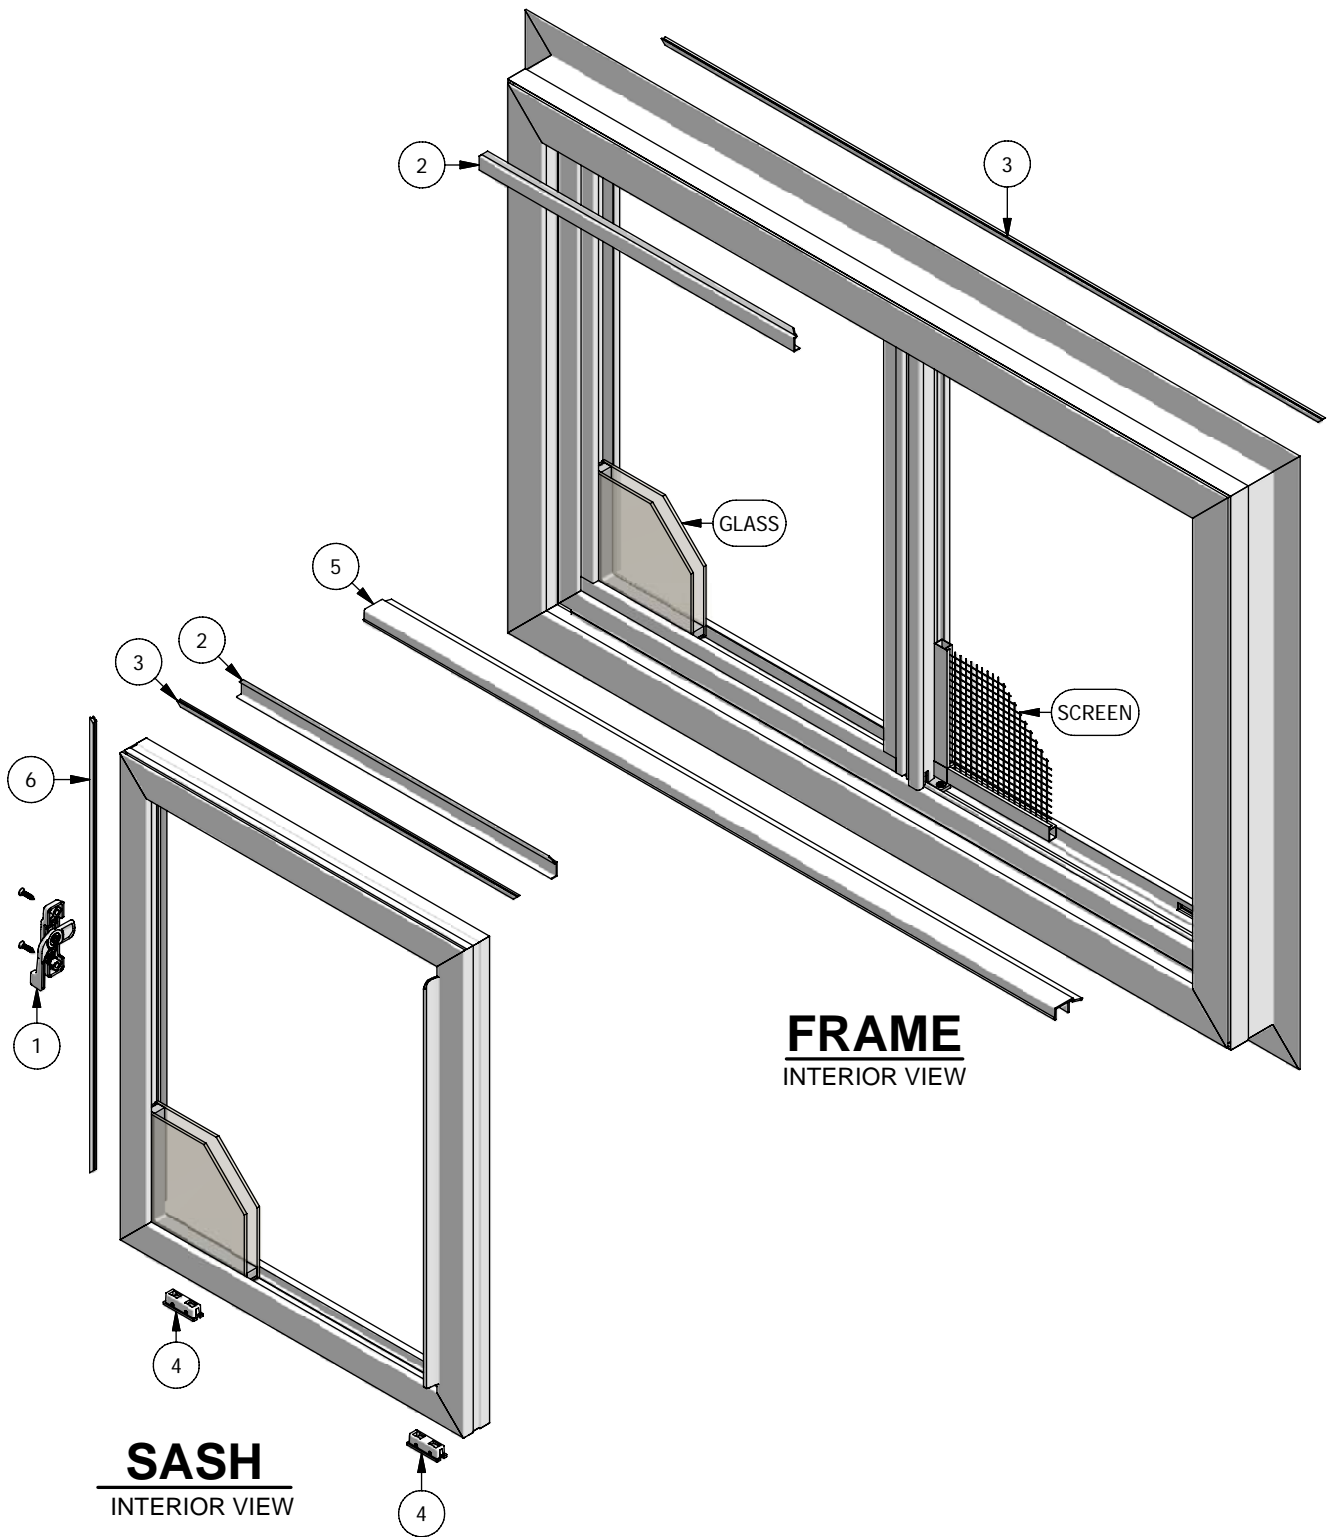

WINDSOR
WINDOWS & DOORS
A Woodgrain Millwork Company

Next Dimension Classic Series

Slider

Parts Identification

WINDSOR
WINDOWS & DOORS
A Woodgrain Millwork Company

Next Dimension Classic Series

Slider

Parts Identification

Image	Item #	Description	Color / Finish	Spec	Old	New SAP
	1	Lock	White Clay Black		941001 941002 941000	10054758 10054426 10054801
		Lock Screws #6 x 5/8" Screw (Qty.2)	White Clay Black		508085 538080 508039	10056199 10056701 10056859
	2	Glazing Bead	White Clay Bronze Black Tan Ivory Cinnamon Green White	16'	920009 920044 920009-BZ 920009-BK 920009-T 920009-I 920009-C 920009-G 920009-W	10055282 10054413 10116681 10116682 10116678 10116680 10116679 10116676 10116677
	4	Rollers			941007	10054270
	5	Roller Track/Anti-Lift Block	White Clay	16' 16'	920014 920049	10054256 10054414
 Not Shown on Assembly Dwg		Screen Stop 4" pieces (Qty 3)	White Clay Bronze Black Tan Ivory Cinnamon Green White	16'	920015 920050 920015-BZ 920015-BK 920015-T 920015-I 920015-C 920015-G 920015-W	10054585 10054259 10116550 10116551 10116547 10116549 10116548 10116545 10116546
	6	Weatherstrip	White Clay Black	FT FT FT	478067 478073 531102	10057107 10054322 10057173

WINDSOR
WINDOWS & DOORS
A Woodgrain Millwork Company

Next Dimension Classic Series

Slider

Parts Identification

Image	Item #	Description	Color / Finish	Spec	Old	New SAP
No Image		Meeting Rail Corner Pad For Bottom Cut to 1/2" x 3/8" (Qty 1) For Top Cut to 1/2" x 1" (Qty 1)	White Black	LF LF	951015 951016	10054594 10054159
No Image		Glazing Tape 1 1/2" x 1/2"	White Black	216' Roll 216' Roll	394100 394099	10055200 10056179
 Not Shown on Assembly Dwg		Window Opening Control Device (Includes screws & Instructions) Field Applied Only	White White Clay Clay Black Black	XO OX XO OX XO OX	9410018 9410019 9410021 9410022 9410001 9410002	10117066 10117057 10117067 10117056 10054268 10054757