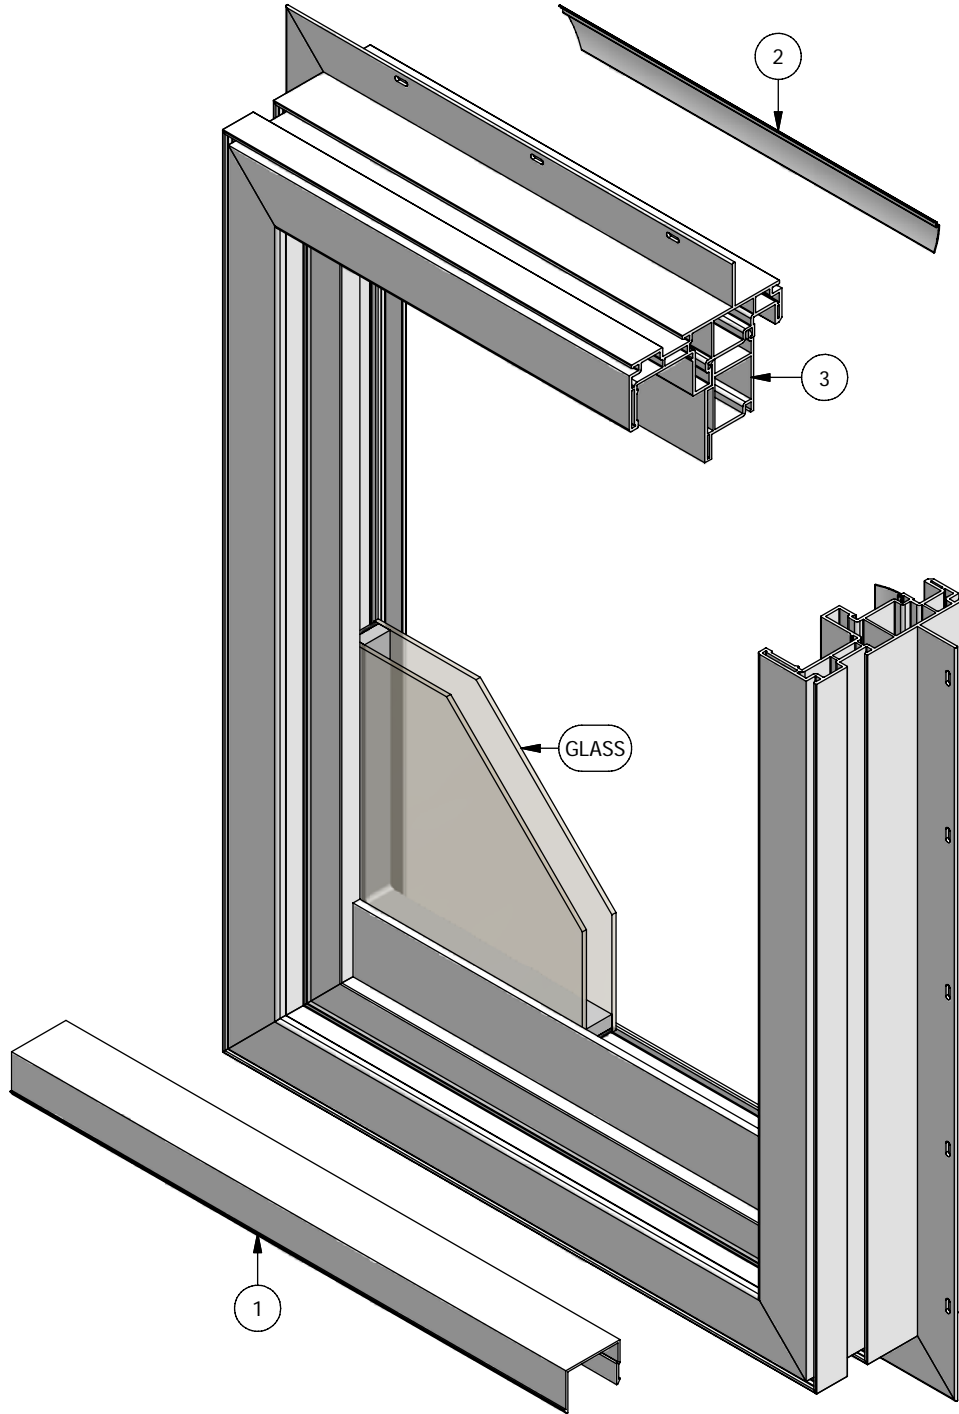

Next Dimension Classic Series Sliding Patio Door (Sidelite) Parts Identification

Next Dimension Classic Series

Sliding Patio Door (Sidelite)

Parts Identification

Image	Item #	Description	Color / Finish	Spec	Old	New SAP
	1	Frame Filler	White Clay	13'-0"	2370283 2371284	10054275 10054769
	2	Square Glazing Bead	White Clay Bronze Black Tan Ivory Cinnamon Green White	13'-0"	700013 701013 700013-BZ 700013-BK 700013-T 700013-I 700013-C 700013-G 700013-W	10057671 10054232 10116645 10116646 10116642 10116644 10116643 10116640 10116641
		Glazing Tape 1/16" x 1/2"	White	216 ft	394100	10055200