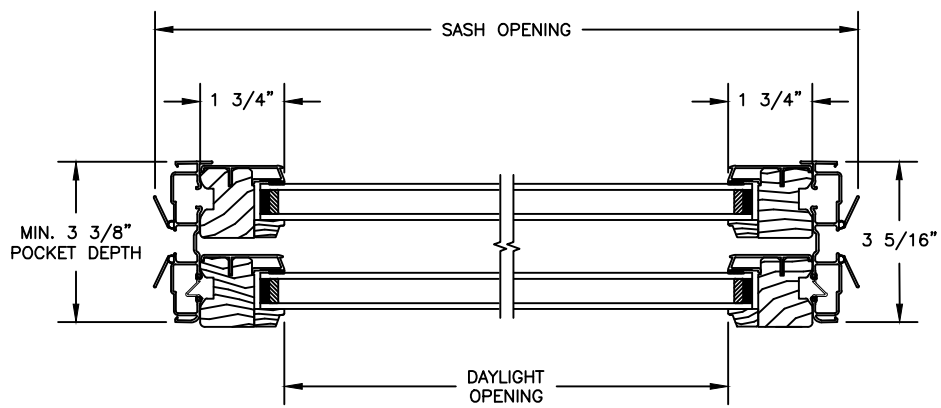

## CLAD DOUBLE HUNG

SECTION DETAILS :SASH PACK REPLACEMENT KIT

SCALE: 3" = 1'-0"

HEAD JAMB & SILL

JAMBS