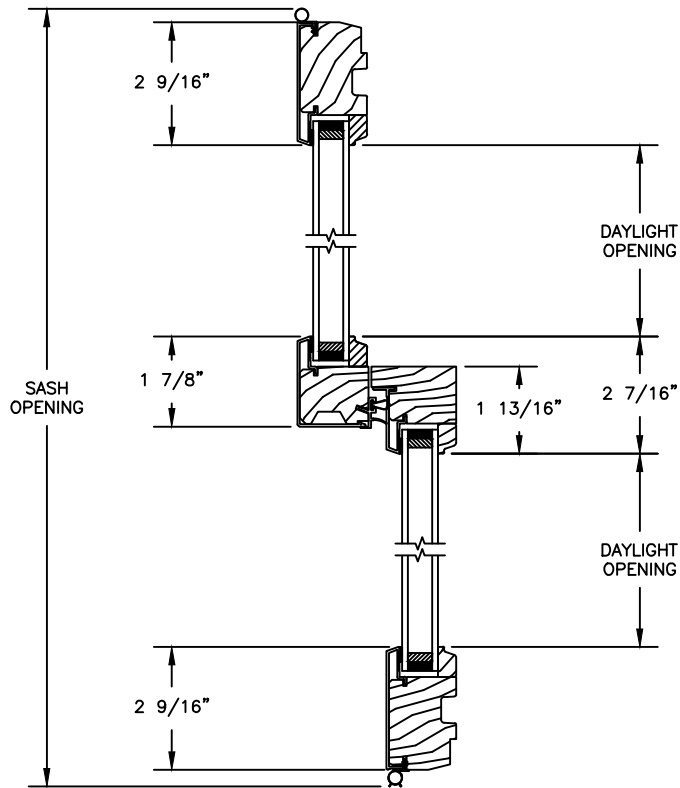

## CLAD DOUBLE HUNG

SECTION DETAILS :SASH PACK REPLACEMENT KIT

SCALE: 3" = 1'-0"

HEAD JAMB & SILL

JAMBS