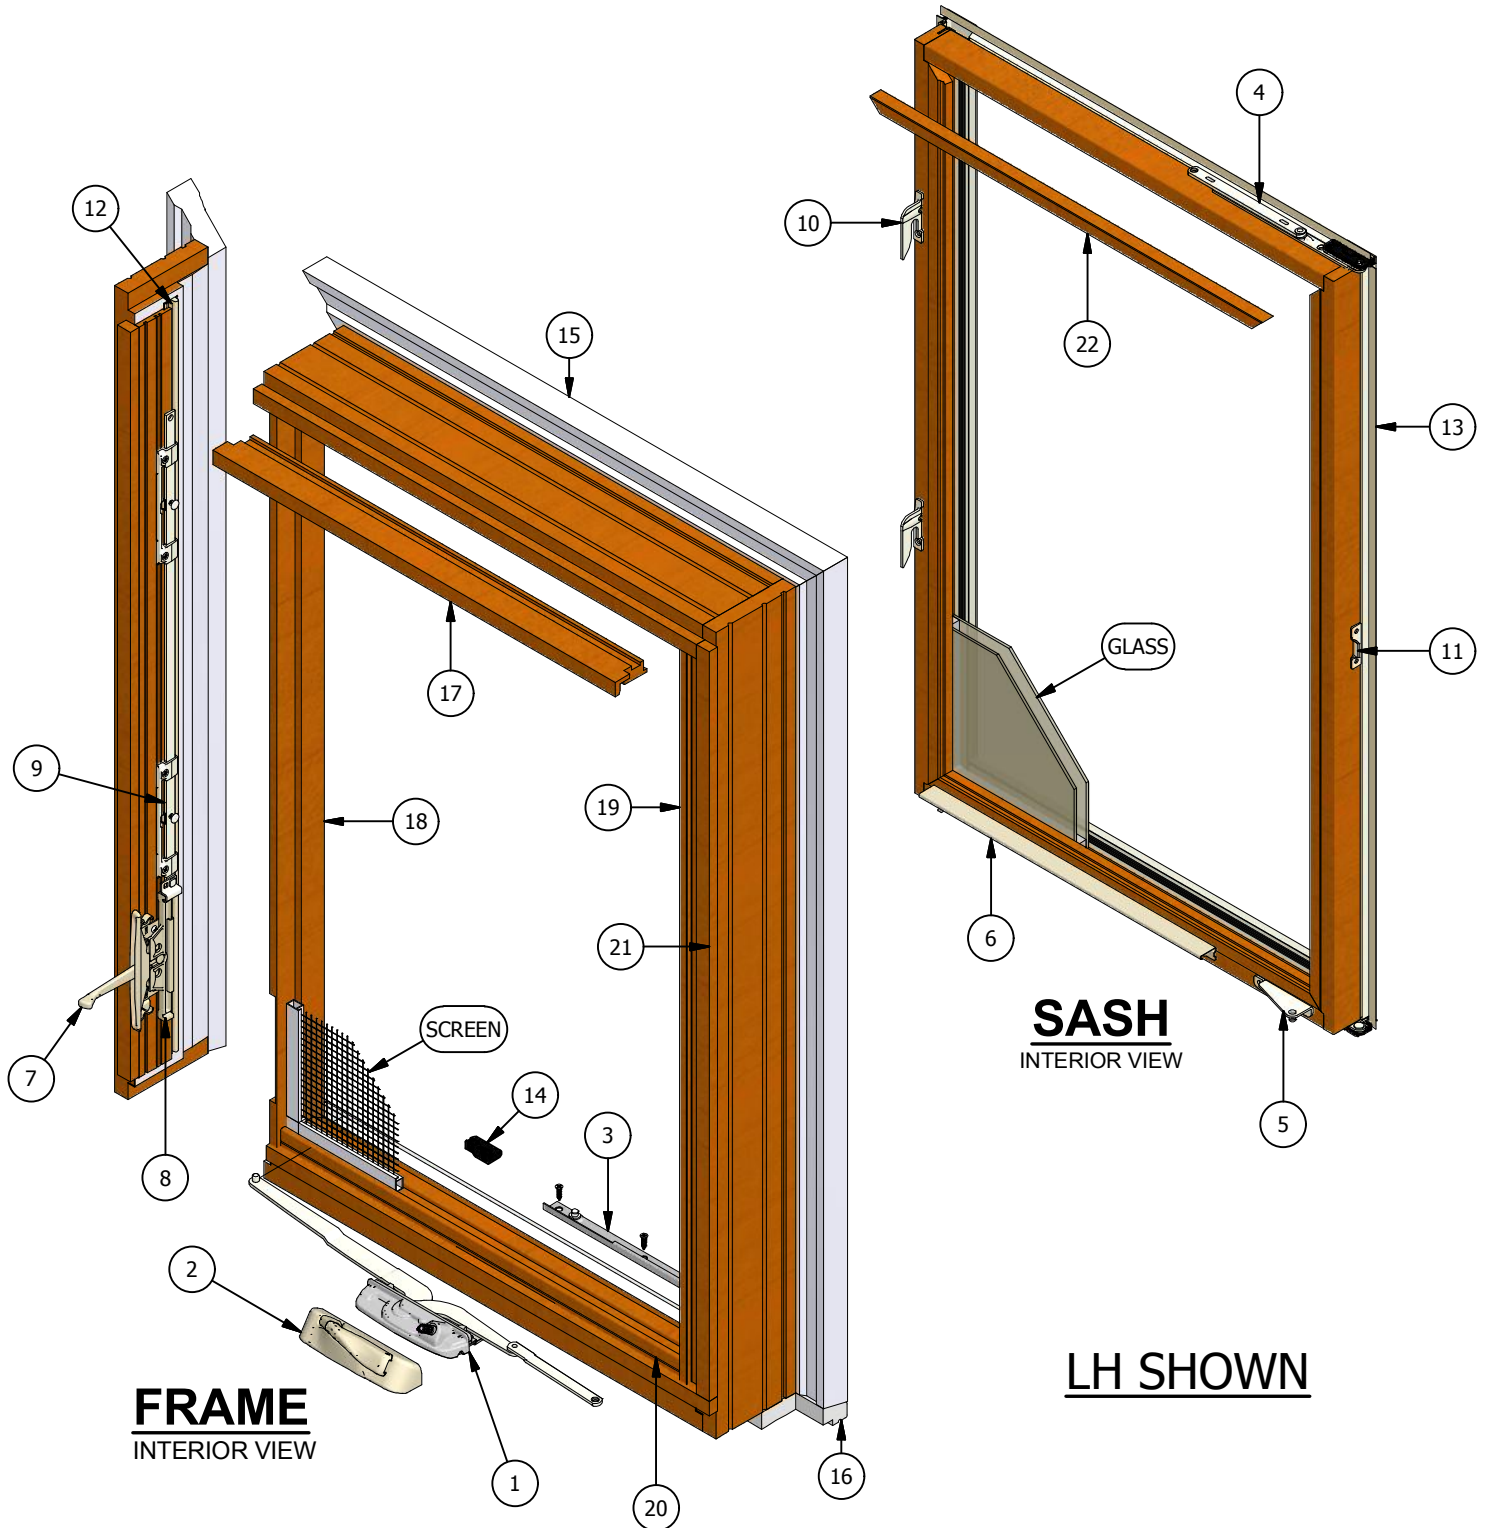

Legend HBR Series Casement (Operating) Parts Identification

WINDSOR
WINDOWS & DOORS
A Woodgrain Millwork Company

Legend HBR Series Casement (Operating) Parts Identification

Image	Item #	Description	Color / Finish / Size	Spec	Old	New SAP		
	1	Dual Arm Operator (LH Shown) Used on 20-32 Sizes	Standard Standard Seacoast Seacoast	LH RH LH RH	542019 542119 542130 542131	10052934 10052936 10053131 10053409		
		Dyad Operator (LH Shown) Used on 14-16 Sizes	Standard Standard Seacoast Seacoast	LH RH LH RH	542021 542121 542132 542133	10052863 10052877 10053274 10053179		
		Single Arm Operator	Standard Standard	LH RH	540023 540024	10055218 10056256		
		Operator Screws #8 x 7/8" Screw (Qty.4)	Standard Seacoast		508150 518150	10053396 10053400		
			2	Traditional Crank Handle & Crank Cover (LH Shown) (April '06 - Current) For Dyad Operator, Use Opposite Handing	Matte Black (After 10/7/16)	LH	553015	10117053
					Black (10/7/16 & Prior)	LH	552015	10055570
					Bronze	LH	552014	10117040
					Champagne	LH	552013	10117048
					Brass	LH	552018	10117050
					Satin Nickel	LH	552017	10117037
					White	LH	552012	10117033
					Oil Rubbed Bronze	LH	552016	10117049
Faux Bronze	LH				552019	10117041		
Matte Black (After 10/7/16)	RH				553115	10117046		
Black (10/7/16 & Prior)	RH				552115	10056275		
Bronze	RH				552114	10117042		
Champagne	RH				552113	10117051		
Brass	RH				552118	10117043		
Satin Nickel	RH				552117	10117052		
White	RH				552112	10117035		
Oil Rubbed Bronze	RH				552116	10117038		
Faux Bronze	RH				552119	10117034		