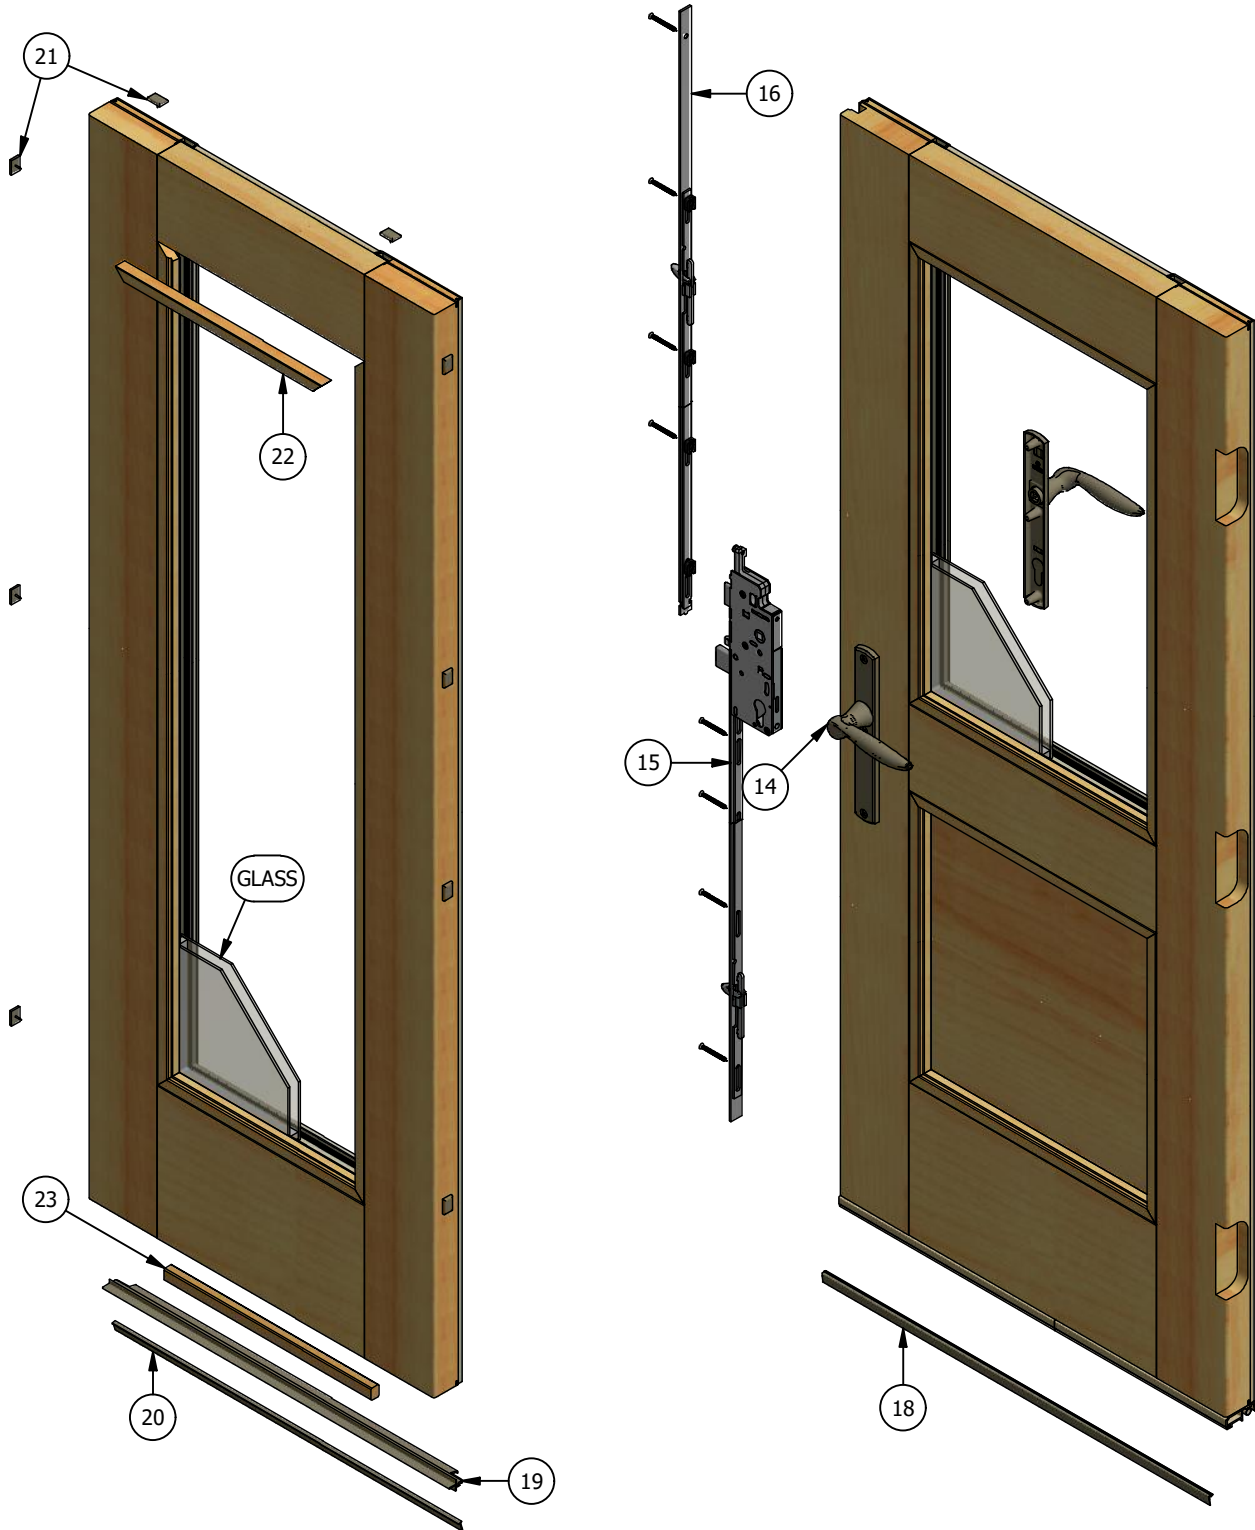

Pinnacle Series

Clad Inswing Patio Door (Stat-Active)

Parts Identification

FRAME
INTERIOR VIEW

WINDSOR
WINDOWS & DOORS
A Woodgrain Millwork Company

Pinnacle Series

Clad Inswing Patio Door (Stat-Active)

Parts Identification

STATIONARY PANEL
INTERIOR VIEW

ACTIVE PANEL
INTERIOR VIEW
(PANEL OPTION SHOWN)

WINDSOR
WINDOWS & DOORS
A Woodgrain Millwork Company

Pinnacle Series

Clad Inswing Patio Door (Stat-Active)

Parts Identification

Adjustable Hinge Notes:

- Door heights less than 8-0 require 2 guide hinges and 1 set hinge. Door heights above 8-0 require 3 guide hinges and 1 set hinge.
- Handing is determined by which side of the panel the hinges are mounted as viewed from the exterior.
- Doors manufactured prior to Jan, 2010 have a different style of adjustable hinge. The hinges above will fit into the existing routes, however, they will look slightly different. To maintain a consistent look, replace all hinges at once.