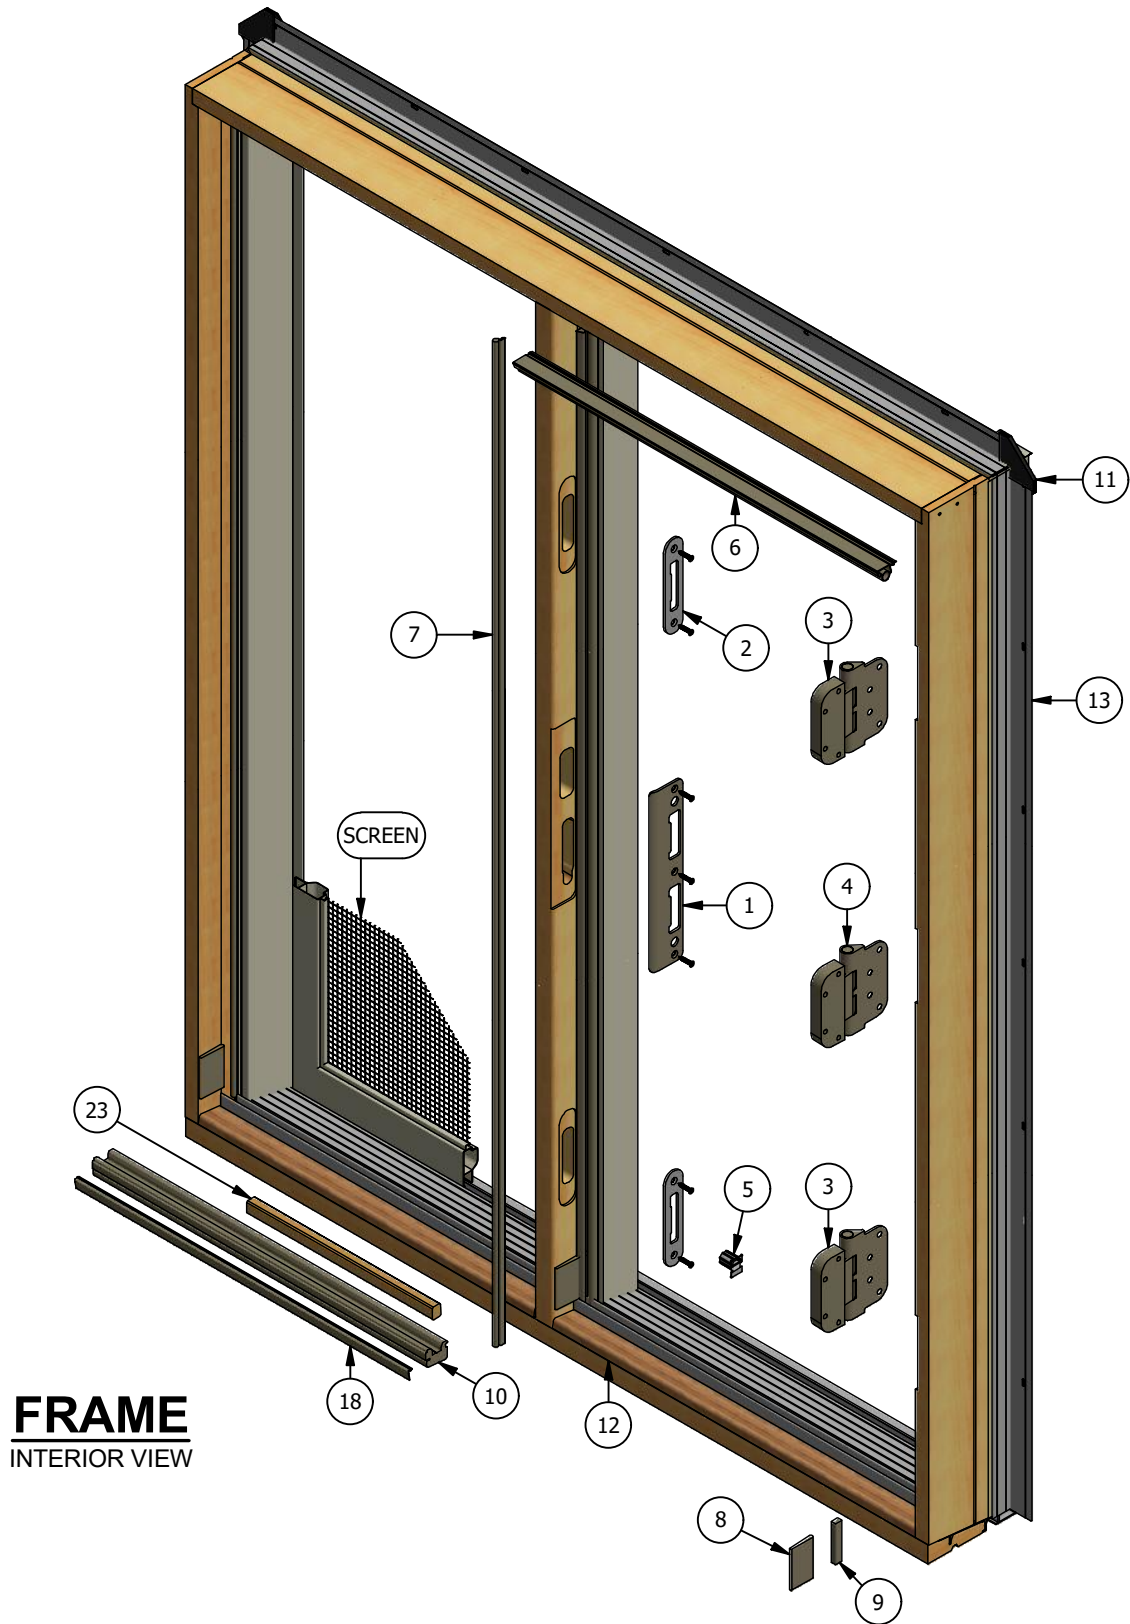

Pinnacle Series

Clad Inswing Patio Door (Stat-Active)

Parts Identification

FRAME
INTERIOR VIEW

WINDSOR
WINDOWS & DOORS
A Woodgrain Millwork Company

Pinnacle Series

Clad Inswing Patio Door (Stat-Active)

Parts Identification

STATIONARY PANEL
INTERIOR VIEW

ACTIVE PANEL
INTERIOR VIEW
(PANEL OPTION SHOWN)

WINDSOR
WINDOWS & DOORS
A Woodgrain Millwork Company

Pinnacle Series

Clad Inswing Patio Door (Stat-Active)

Parts Identification

Adjustable Hinge Notes:

- Door heights less than 8-0 require 2 guide hinges and 1 set hinge. Door heights above 8-0 require 3 guide hinges and 1 set hinge.
- Handing is determined by which side of the panel the hinges are mounted as viewed from the exterior.
- Doors manufactured prior to Jan, 2010 have a different style of adjustable hinge. The hinges above will fit into the existing routes, however, they will look slightly different. To maintain a consistent look, replace all hinges at once.