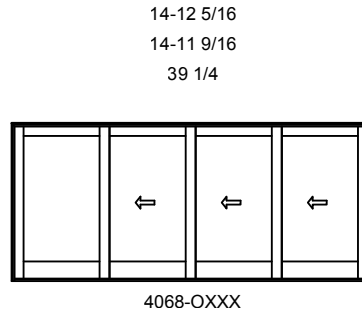

Pinnacle Series

MULTI - SLIDE PATIO DOOR - FRENCH STACKING

ELEVATIONS

SCALE: 1/8" = 1'-0"

Rough Opq.
Frame
* Glass

6-7 1/2
6-7 1/8
64