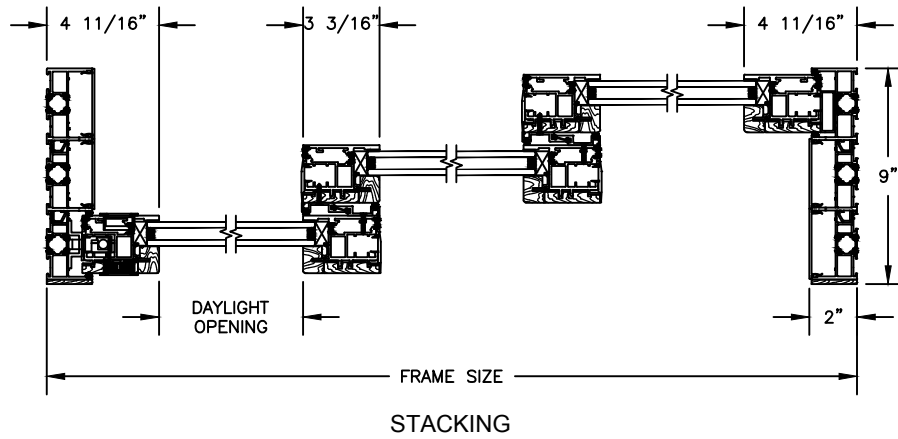

Pinnacle Select CLAD SLIDING DOOR

SECTION DETAILS
SCALE: 3" = 1'-0"

Pinnacle Select CLAD SLIDING DOOR

SECTION DETAILS

SCALE: 3" = 1'-0"

Pinnacle Select CLAD SLIDING DOOR

SECTION DETAILS
SCALE: 3" = 1'-0"

Pinnacle Select

CLAD MULTI-SLIDE (ONE-DIRECTION)

SECTION DETAILS

SCALE: 1 1/2" = 1'-0"

Pinnacle Select

CLAD MULTI-SLIDE (BI-PARTING)

SECTION DETAILS
SCALE: 1 1/2" = 1'-0"

Pinnacle Select

CLAD MULTI-SLIDE (BI-PARTING)

SECTION DETAILS
SCALE: 1 1/2" = 1'-0"