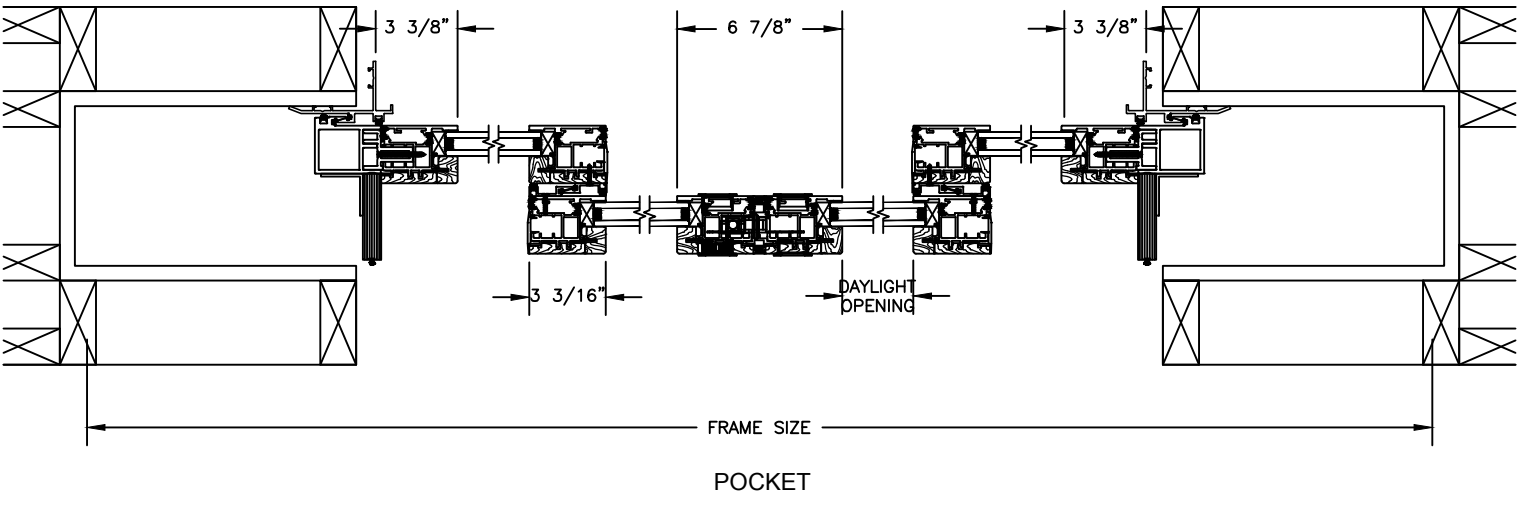

Pinnacle Select CLAD SLIDING DOOR

SECTION DETAILS
SCALE: 3" = 1'-0"

Pinnacle Select CLAD SLIDING DOOR

SECTION DETAILS

SCALE: 3" = 1'-0"

Pinnacle Select CLAD SLIDING DOOR

SECTION DETAILS
SCALE: 3" = 1'-0"

Pinnacle Select

CLAD MULTI-SLIDE (ONE-DIRECTION)

SECTION DETAILS

SCALE: 1 1/2" = 1'-0"

Pinnacle Select

CLAD MULTI-SLIDE (BI-PARTING)

SECTION DETAILS
SCALE: 1 1/2" = 1'-0"

Pinnacle Select

CLAD MULTI-SLIDE (BI-PARTING)

SECTION DETAILS
SCALE: 1 1/2" = 1'-0"