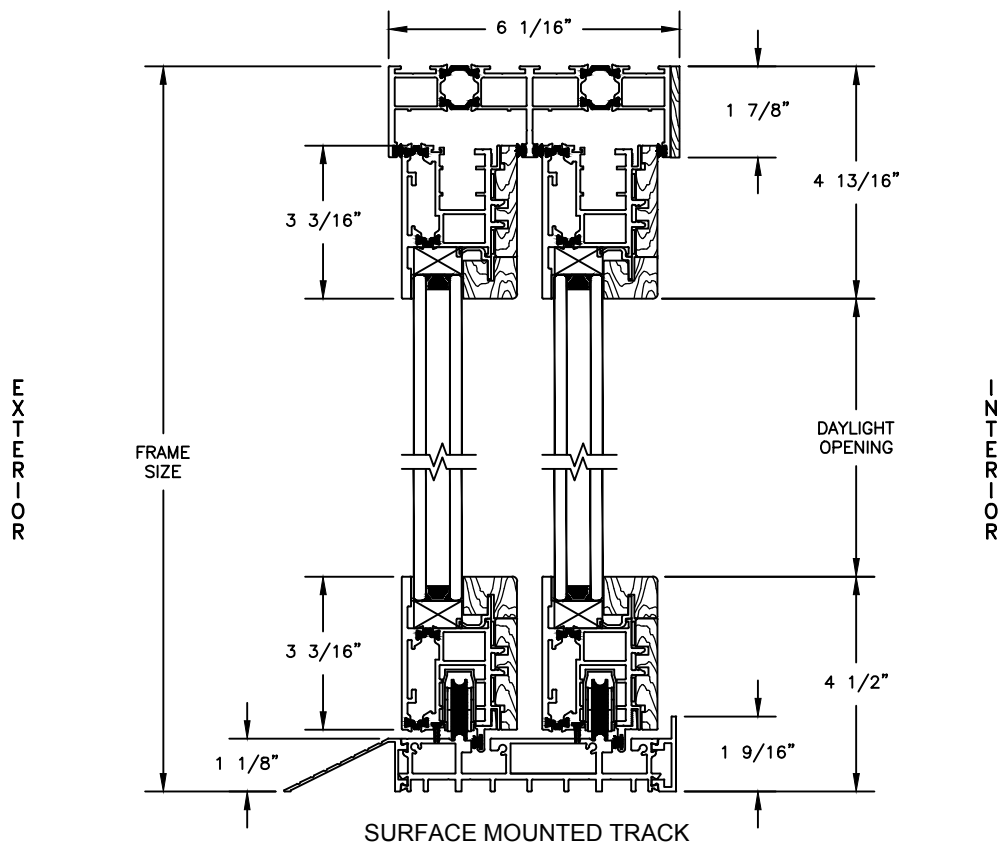

Pinnacle Select CLAD SLIDING DOOR

SECTION DETAILS
SCALE: 3" = 1'-0"

Pinnacle Select CLAD SLIDING DOOR

SECTION DETAILS

SCALE: 3" = 1'-0"

Pinnacle Select CLAD SLIDING DOOR

SECTION DETAILS
SCALE: 3" = 1'-0"

Pinnacle Select

CLAD MULTI-SLIDE (ONE-DIRECTION)

SECTION DETAILS

SCALE: 1 1/2" = 1'-0"

Pinnacle Select

CLAD MULTI-SLIDE (BI-PARTING)

SECTION DETAILS
SCALE: 1 1/2" = 1'-0"

Pinnacle Select

CLAD MULTI-SLIDE (BI-PARTING)

SECTION DETAILS
SCALE: 1 1/2" = 1'-0"