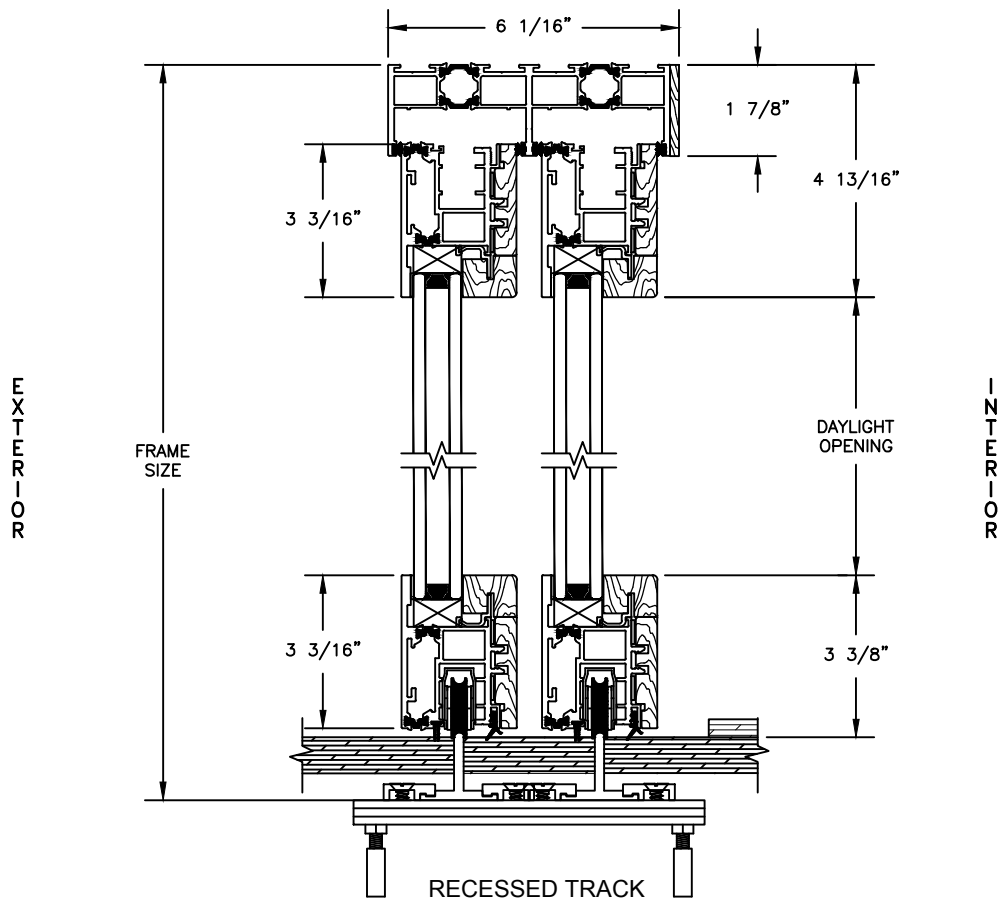

Pinnacle Select CLAD SLIDING DOOR

SECTION DETAILS
SCALE: 3" = 1'-0"

Pinnacle Select CLAD SLIDING DOOR

SECTION DETAILS

SCALE: 3" = 1'-0"

Pinnacle Select CLAD SLIDING DOOR

SECTION DETAILS
SCALE: 3" = 1'-0"

Pinnacle Select

CLAD MULTI-SLIDE (ONE-DIRECTION)

SECTION DETAILS

SCALE: 1 1/2" = 1'-0"

Pinnacle Select

CLAD MULTI-SLIDE (BI-PARTING)

SECTION DETAILS
SCALE: 1 1/2" = 1'-0"

Pinnacle Select

CLAD MULTI-SLIDE (BI-PARTING)

SECTION DETAILS
SCALE: 1 1/2" = 1'-0"