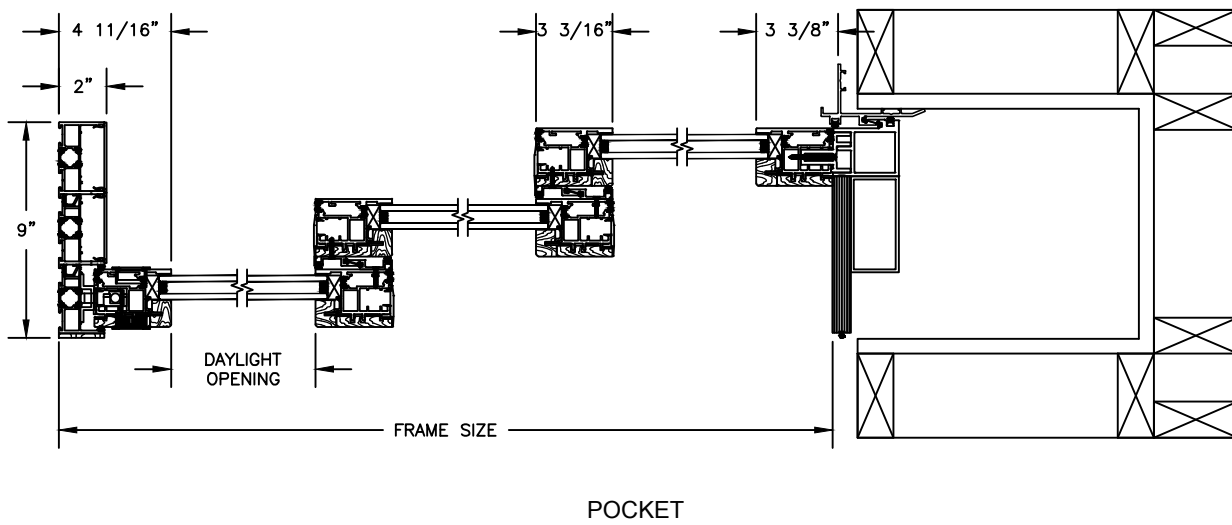

Pinnacle Select CLAD SLIDING DOOR

SECTION DETAILS
SCALE: 3" = 1'-0"

Pinnacle Select CLAD SLIDING DOOR

SECTION DETAILS

SCALE: 3" = 1'-0"

Pinnacle Select CLAD SLIDING DOOR

SECTION DETAILS
SCALE: 3" = 1'-0"

Pinnacle Select

CLAD MULTI-SLIDE (ONE-DIRECTION)

SECTION DETAILS

SCALE: 1 1/2" = 1'-0"

Pinnacle Select

CLAD MULTI-SLIDE (BI-PARTING)

SECTION DETAILS
SCALE: 1 1/2" = 1'-0"

Pinnacle Select

CLAD MULTI-SLIDE (BI-PARTING)

SECTION DETAILS
SCALE: 1 1/2" = 1'-0"