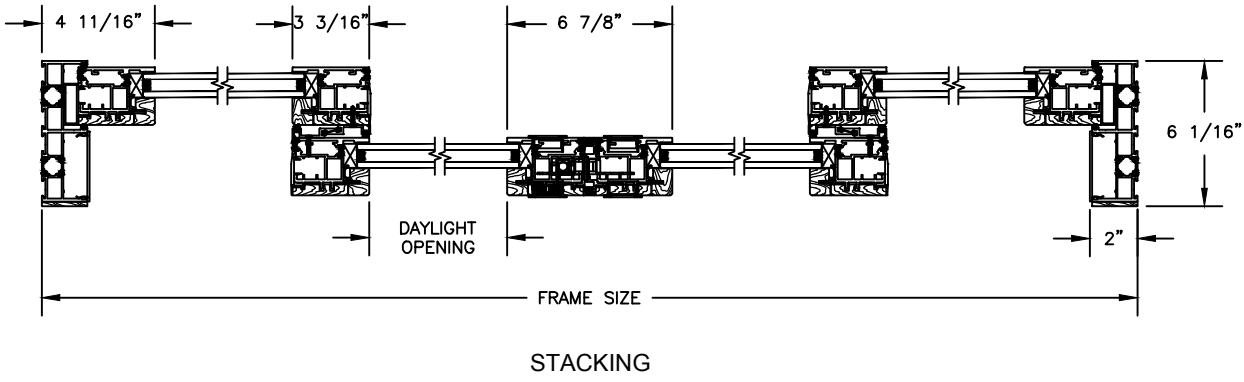

Pinnacle Select CLAD SLIDING DOOR

SECTION DETAILS
SCALE: 3" = 1'-0"

Pinnacle Select CLAD SLIDING DOOR

SECTION DETAILS

SCALE: 3" = 1'-0"

Pinnacle Select CLAD SLIDING DOOR

SECTION DETAILS
SCALE: 3" = 1'-0"

Pinnacle Select

CLAD MULTI-SLIDE (ONE-DIRECTION)

SECTION DETAILS

SCALE: 1 1/2" = 1'-0"

Pinnacle Select

CLAD MULTI-SLIDE (BI-PARTING)

SECTION DETAILS
SCALE: 1 1/2" = 1'-0"

Pinnacle Select

CLAD MULTI-SLIDE (BI-PARTING)

SECTION DETAILS
SCALE: 1 1/2" = 1'-0"