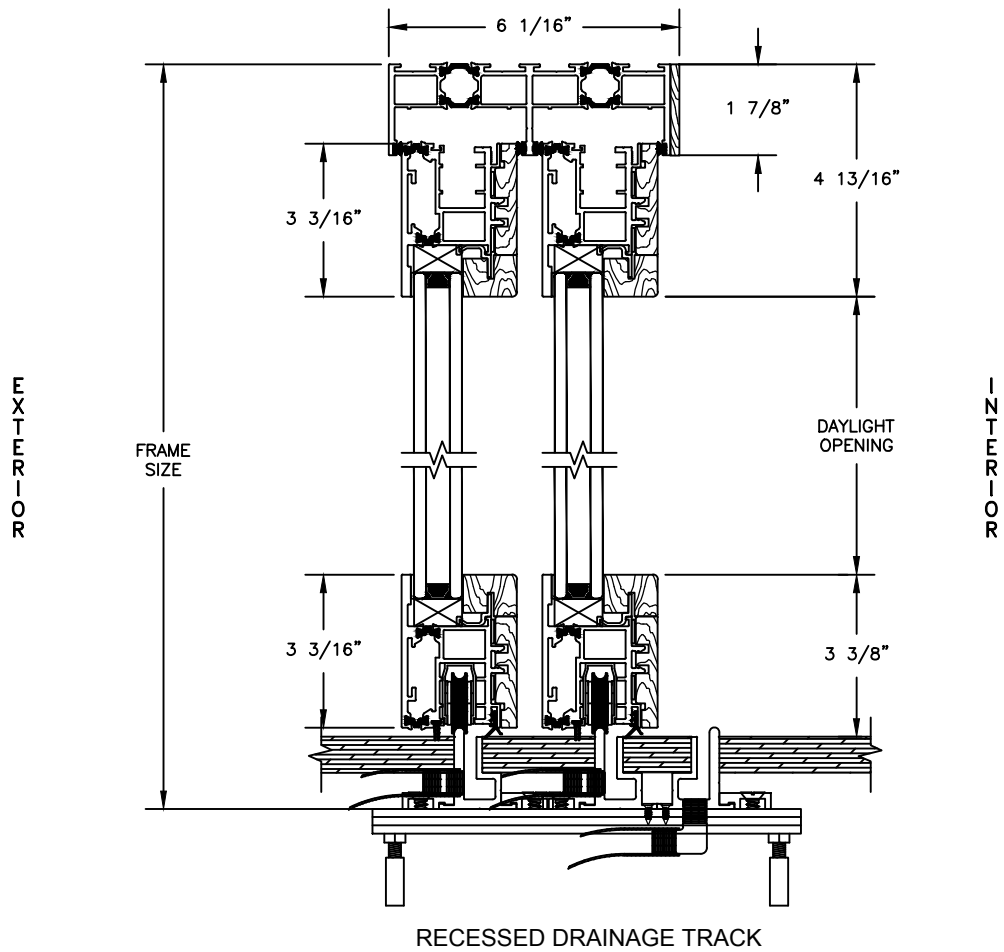

Pinnacle Select CLAD SLIDING DOOR

SECTION DETAILS
SCALE: 3" = 1'-0"

Pinnacle Select CLAD SLIDING DOOR

SECTION DETAILS

SCALE: 3" = 1'-0"

Pinnacle Select CLAD SLIDING DOOR

SECTION DETAILS
SCALE: 3" = 1'-0"

Pinnacle Select

CLAD MULTI-SLIDE (ONE-DIRECTION)

SECTION DETAILS

SCALE: 1 1/2" = 1'-0"

Pinnacle Select

CLAD MULTI-SLIDE (BI-PARTING)

SECTION DETAILS
SCALE: 1 1/2" = 1'-0"

Pinnacle Select

CLAD MULTI-SLIDE (BI-PARTING)

SECTION DETAILS
SCALE: 1 1/2" = 1'-0"