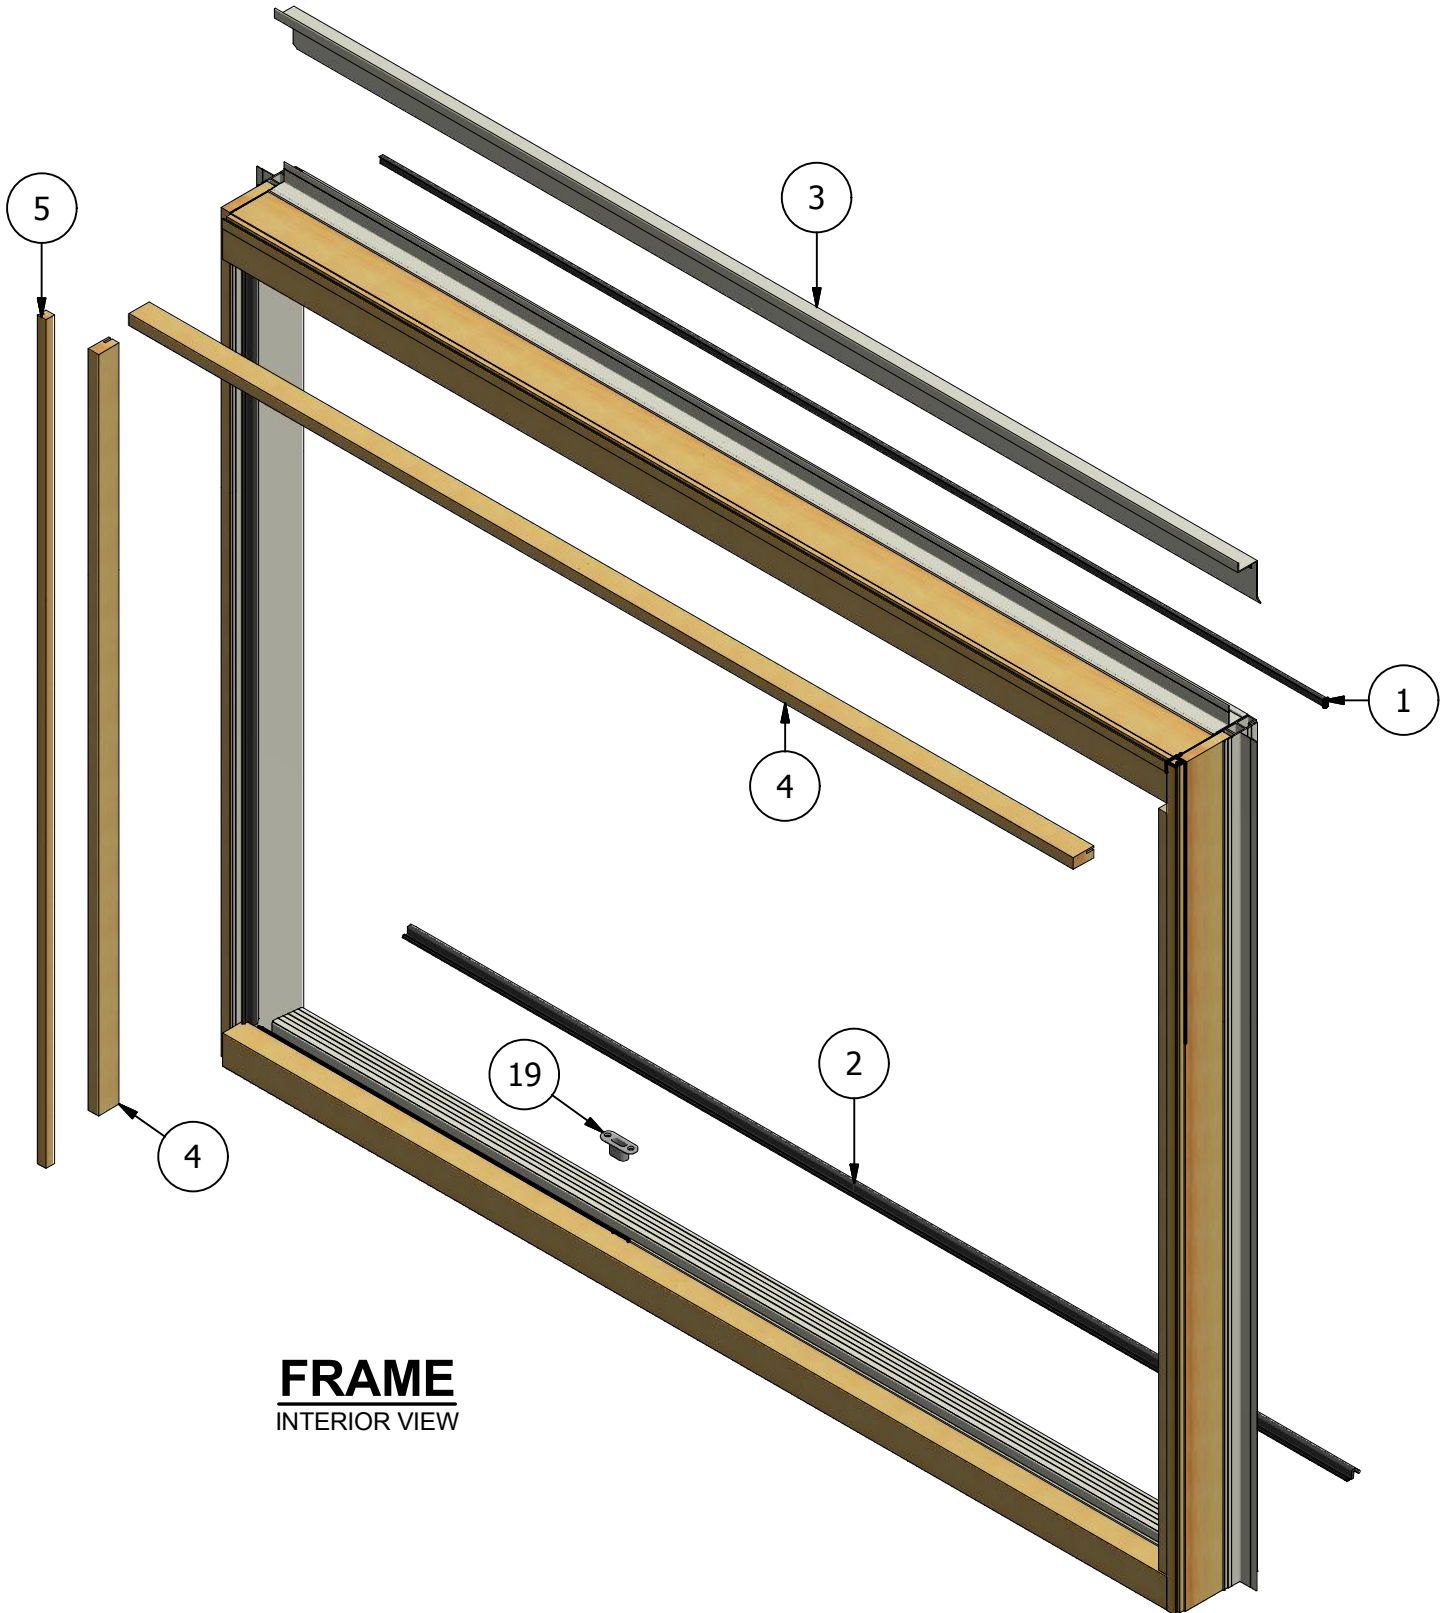

Windsor Series Bi-Fold Door (1L-2R) Parts Identification

Windsor Series Bi-Fold Door (1L-2R) Parts Identification

Windsor Series

Bi-Fold Door (1L-2R)

Parts Identification

Image	Item #	Description	Color / Finish / Size	Spec	Part #
	1	Head Jamb Pile Weatherstrip	Black	LF	4009R
	2	Head & Sill Weatherstrip	Black	LF	4017R
	3	Drip Cap	Mill Only	LF	2002R
	4	Head & Side Inside Stop (3/4" x 1 7/8")	Clear Pine	LF	1021R
	5	4 9/16" Jamb Extension (5/8" x 5/8")	Clear Pine	LF	1019R
		2 5/8" Jamb Extension (6 9/16" Jamb) (21/32" x 2 5/8")	Clear Pine	LF	140123
	6	Panel Foam Weatherstrip (2 Per Panel)	Black	LF	4013R
	7	Panel Pile Weatherstrip (1 Per Panel/Passage Panel Only)	Black	LF	4001R

Windsor Series Bi-Fold Door (1L-2R) Parts Identification

Image	Item #	Description	Color / Finish / Size	Spec	Part #
	8	Sweep (Used With Part #3097R)	Black	EA	3085R
		Sweep Pile Weatherstrip (Used With Part #3085R)	Black	LF	3097R
		Sweep Screws #6 x 1 1/2"			8094
	9	Concealed Pivot Set	Oil Rubbed Bronze Stainless Steel Brass		3021R 3022R 3023R

Windsor Series Bi-Fold Door (1L-2R) Parts Identification

Image	Item #	Description	Color / Finish / Size	Spec	Part #
	10	Wall Pivot Set	Oil Rubbed Bronze		3024R
			Stainless Steel		3025R
			Brass		3026R
	11	Carrier Set (Left)	Oil Rubbed Bronze		3017R
			Stainless Steel		3098R
			Brass		3018R
		Carrier Set (Right-Not Shown)	Oil Rubbed Bronze		3019R
			Stainless Steel		3099R
			Brass		3020R