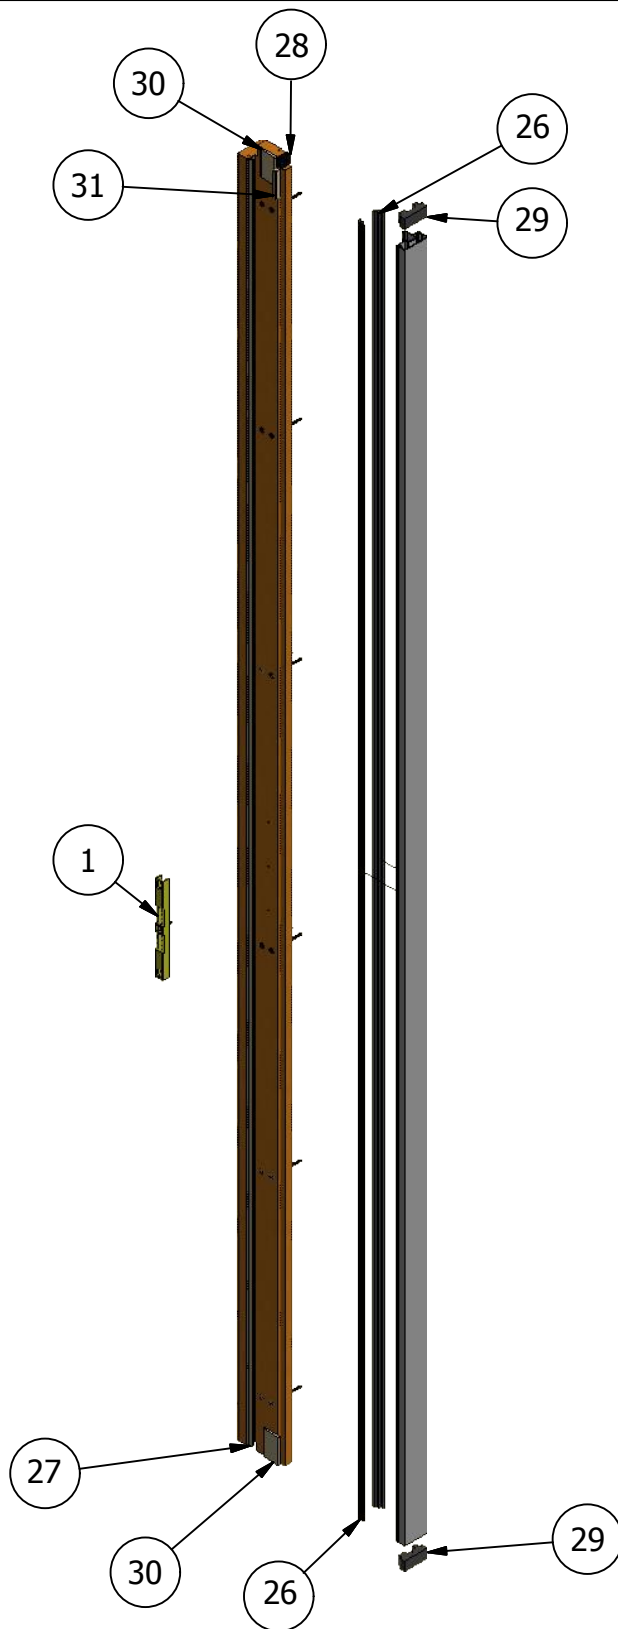

Pinnacle Series

Clad Multi-Slide Patio Door (French Pocket)

Parts Identification

MULTISLIDE ASTRAGAL