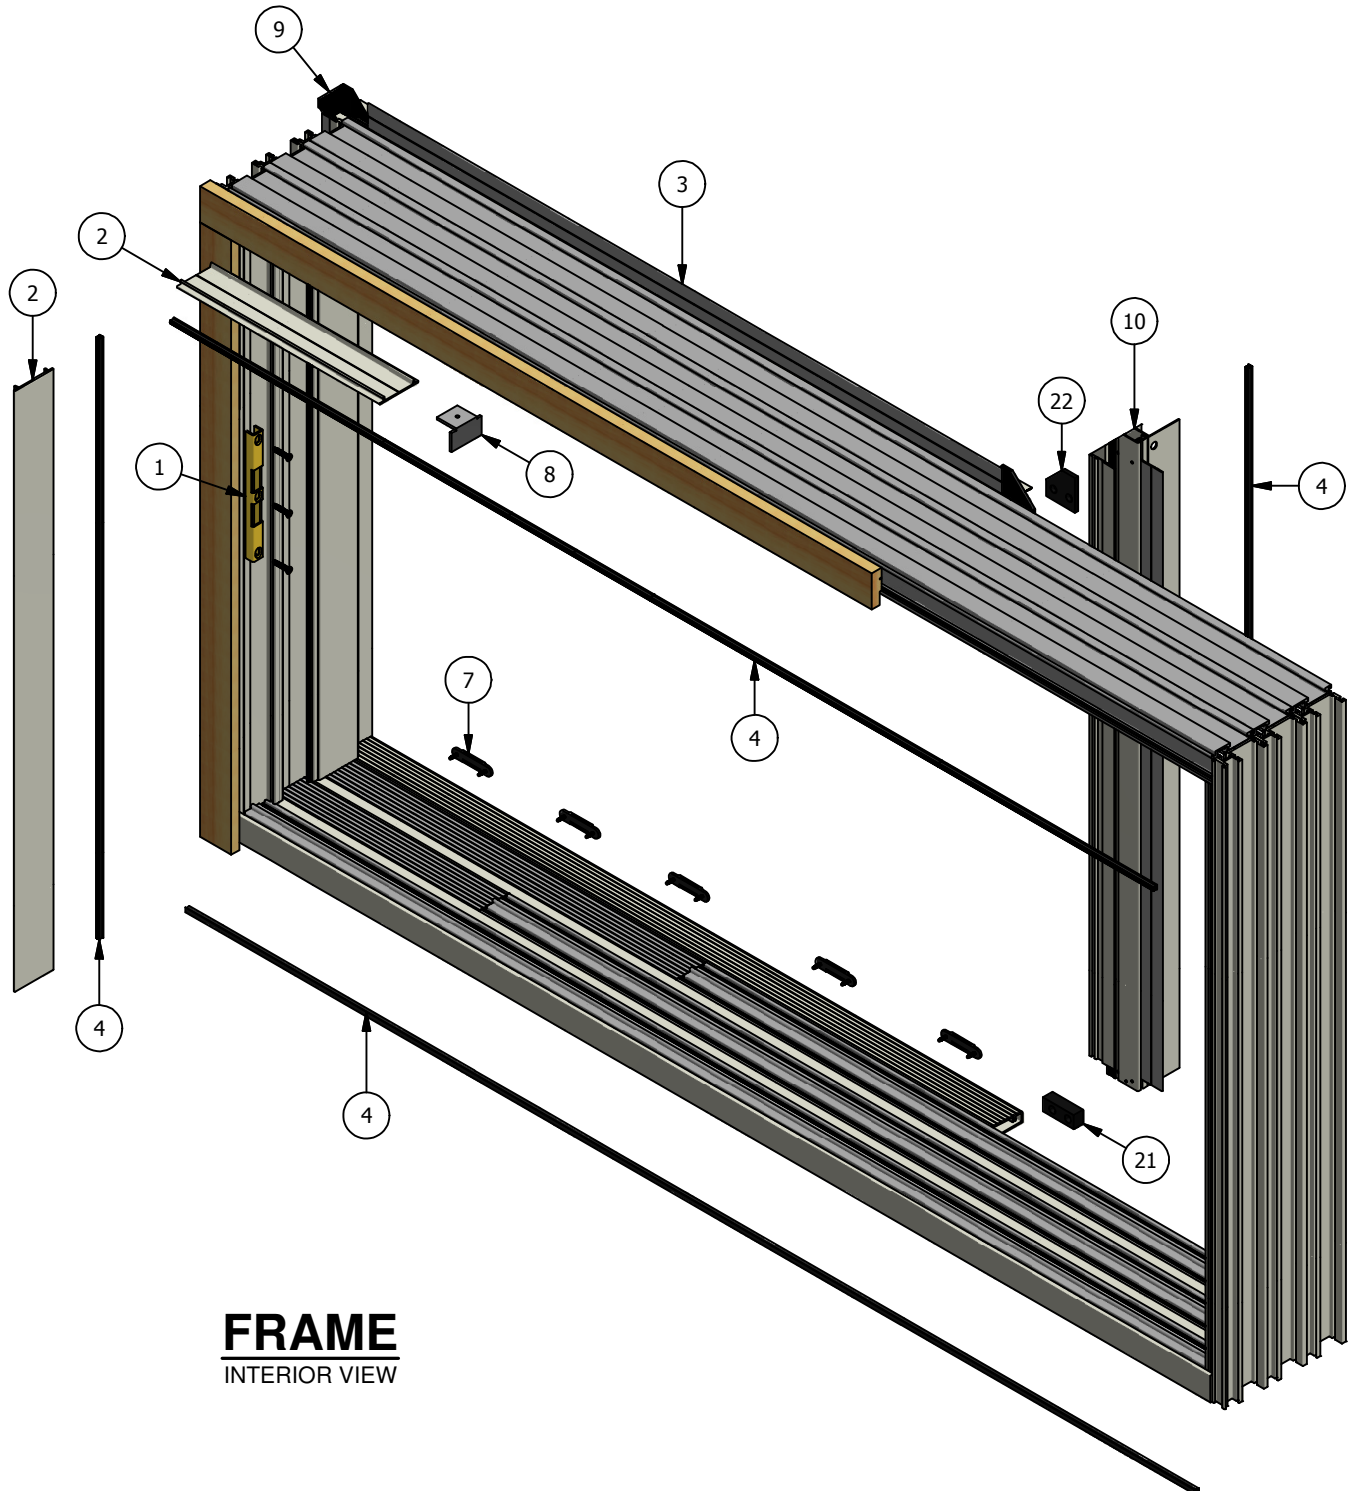

Pinnacle Series

Clad Multi-Slide Patio Door (French Pocket)

Parts Identification

FRAME
INTERIOR VIEW

Pinnacle Series

Clad Multi-Slide Patio Door (French Pocket)

Parts Identification

Pinnacle Series

Clad Multi-Slide Patio Door (French Pocket)

Parts Identification

| Image | Item # | Description | Color / Finish / Size | Spec | Old | New SAP |
|--|--------|--|-----------------------|------|--------------------|----------------------|
|  | 1 | Keeper | Standard Seacoast | | 2480053 2480056 | 10054771 10055183 |
| | | Keeper Screws #10 x 1 1/4" Screw (Qty. 3) | Standard Seacoast | | 508105 518105 | 10056200 10056222 |
|  | 2 | Head & Side Jamb Cover | Mill | 20' | 2100SW | 10057006 |
|  | 3 | Head & Side Nail Fin | Call For Details | | | |
|  | 4 | Head Track, Sill Track, Side Track and Mull Post Pile Weatherstrip | Call For Details | | | |
|  | 5 | Interlock - Beige / Black | Active | 6-8 | 2384760 / 2384860 | 10055920 |
| | | | Inactive | | 2384761 / 2384861 | 10054892 |
| | | | Active | 6-10 | 2384762 / 2384862 | 10056652 |
| | | | Inactive | | 2384763 / 2384863 | 10055921 |
| | | | Active | 8-0 | 2384764 / 2384864 | 10055395 |
| | | | Inactive | | 2384765 / 2384865 | 10055922 |
| | | | Active | 9-0 | 2384766 / 2384866 | 10055137 |
| | | | Inactive | | 2384767 / 2384867 | 10055923 |
| | | | Active | 10-0 | 2384871 / 2384890 | 10055140 |
| | | | Inactive | | 2384870 / 2384868 | 10055934 |
| | | | 12' Lineal | 12' | 2384769 | 10055396 |
| | | Interlock Screws #8 x 3/4" Screw | | | 508152 | 10053263 |
|  | 6 | Interlock Weatherstrip | Black | | 2384110 | 10054906 |
| *When ordering aluminum lineals in 2604 or 2605 standard or feature color, please order the mill part number to that extrusion, then specify color and either 2604 or 2605 finish. | | | | | | |