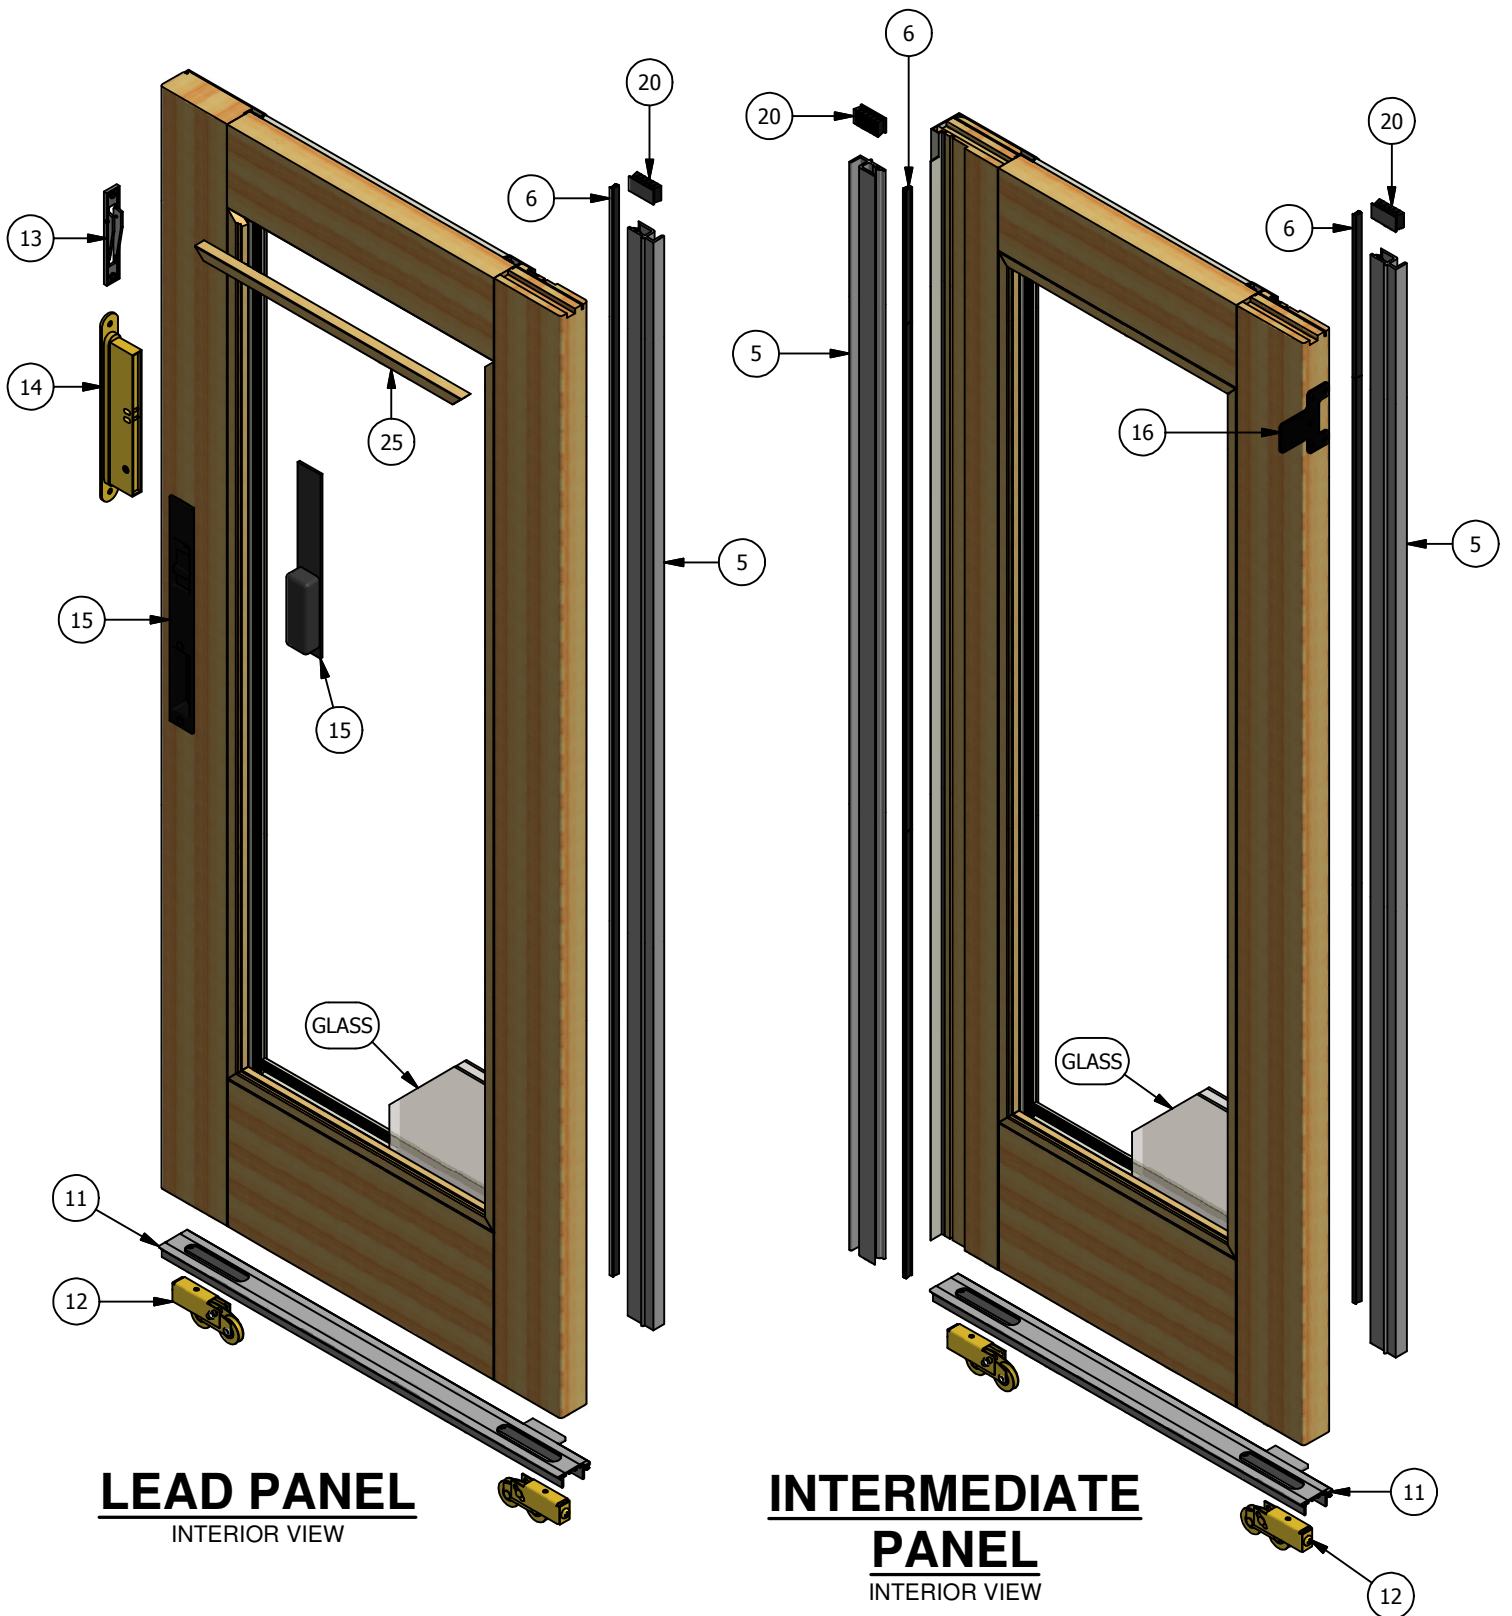

Pinnacle Series

Clad Multi-Slide Patio Door (French Pocket)

Parts Identification

FRAME
INTERIOR VIEW

Pinnacle Series

Clad Multi-Slide Patio Door (French Pocket)

Parts Identification

Pinnacle Series

Clad Multi-Slide Patio Door (French Pocket)

Parts Identification

POCKET PANEL
INTERIOR VIEW

Pinnacle Series

Clad Multi-Slide Patio Door (French Pocket)

Parts Identification

MULTISLIDE ASTRAGAL

Pinnacle Series