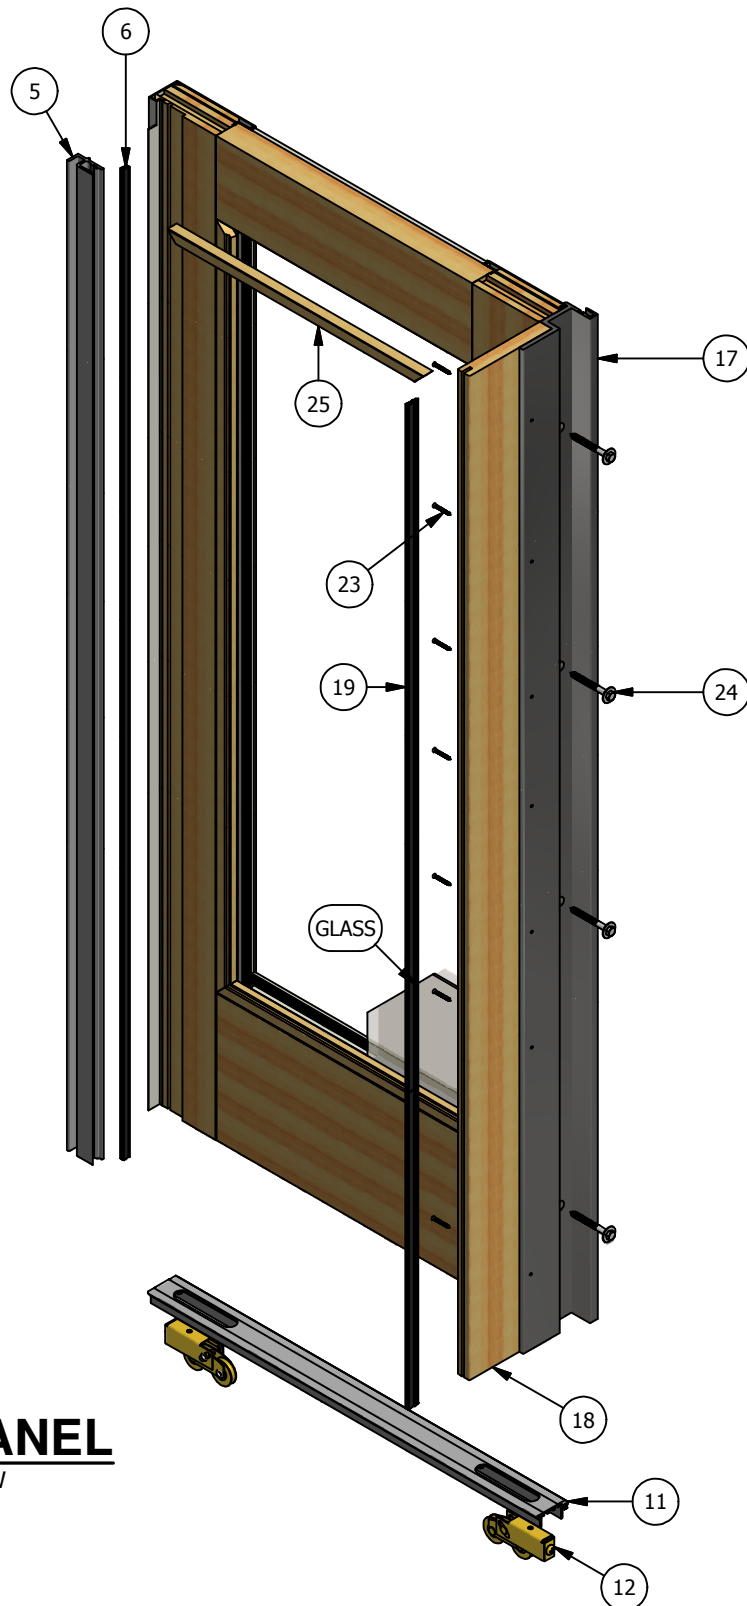

Pinnacle Series

Clad Multi-Slide Patio Door (French Pocket)

Parts Identification

FRAME
INTERIOR VIEW

Pinnacle Series

Clad Multi-Slide Patio Door (French Pocket)

Parts Identification

Pinnacle Series

Clad Multi-Slide Patio Door (French Pocket)

Parts Identification

POCKET PANEL
INTERIOR VIEW

Pinnacle Series

Clad Multi-Slide Patio Door (French Pocket)

Parts Identification

MULTISLIDE ASTRAGAL

Pinnacle Series